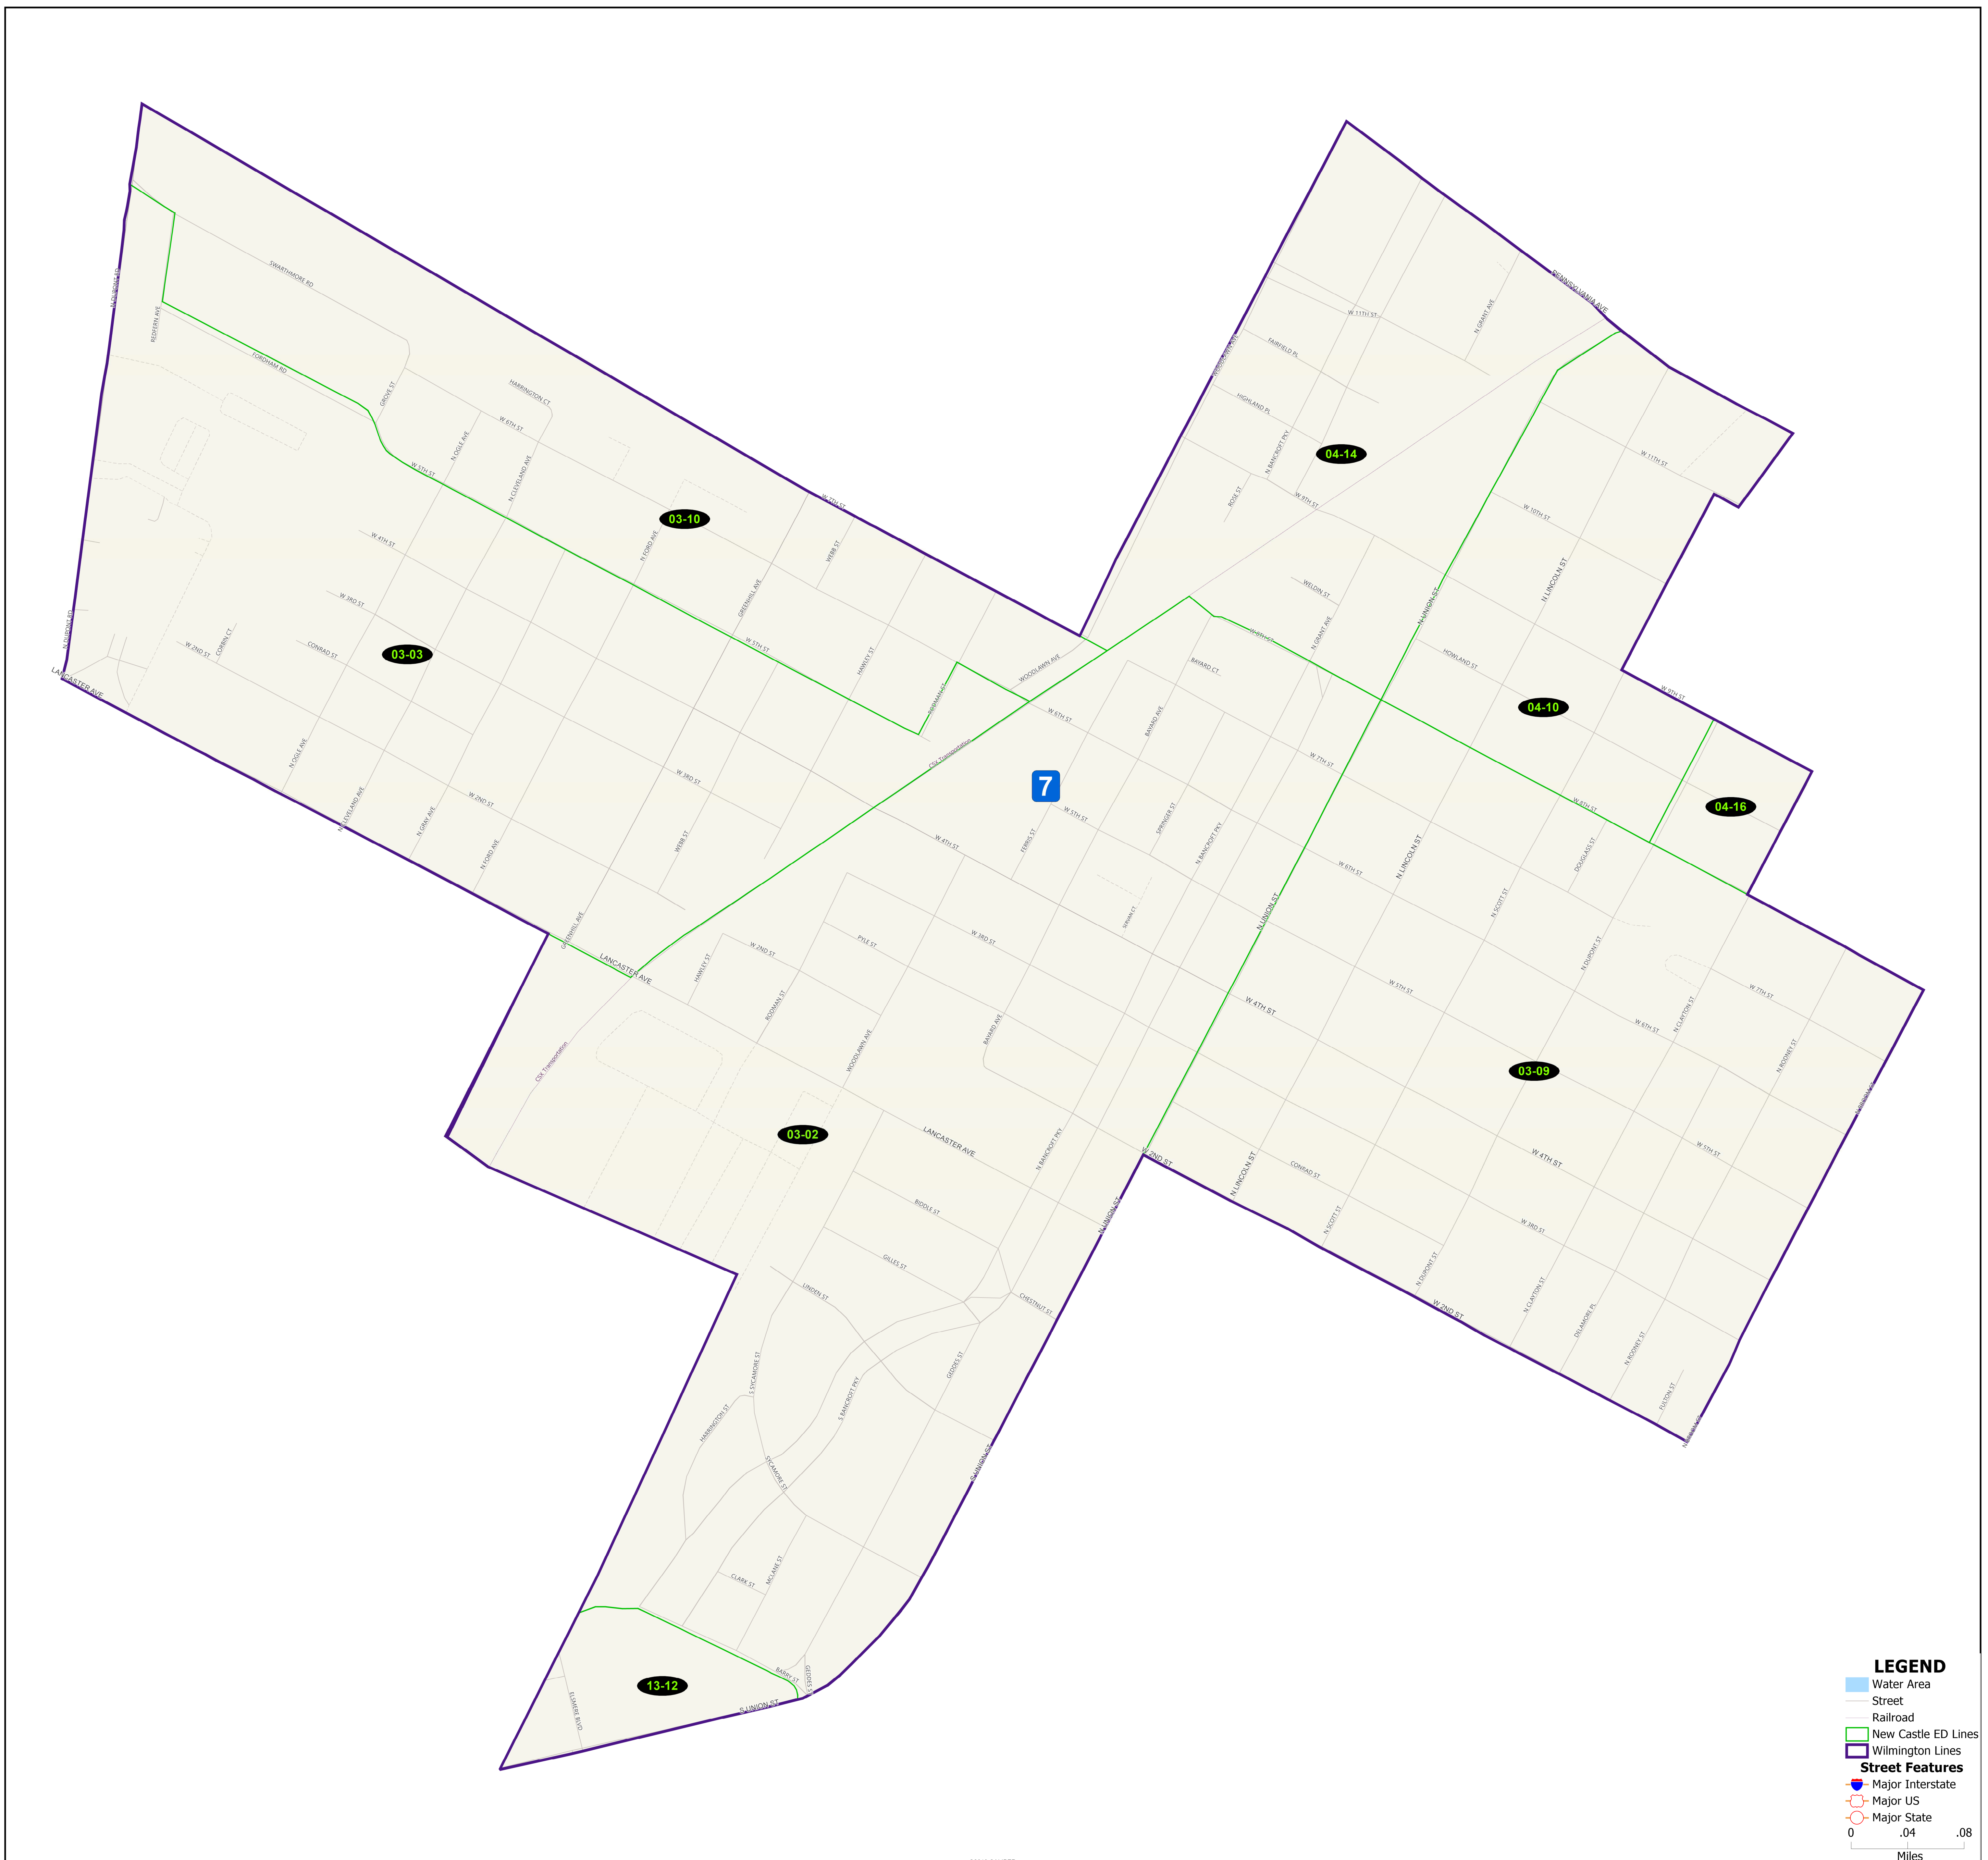

City of Wilmington City Council District 7

LEGEND

- Water Area
- Street
- Railroad
- New Castle ED Lines
- Wilmington Lines
- Street Features**
- Major Interstate
- Major US
- Major State

0 .04 .08
Miles