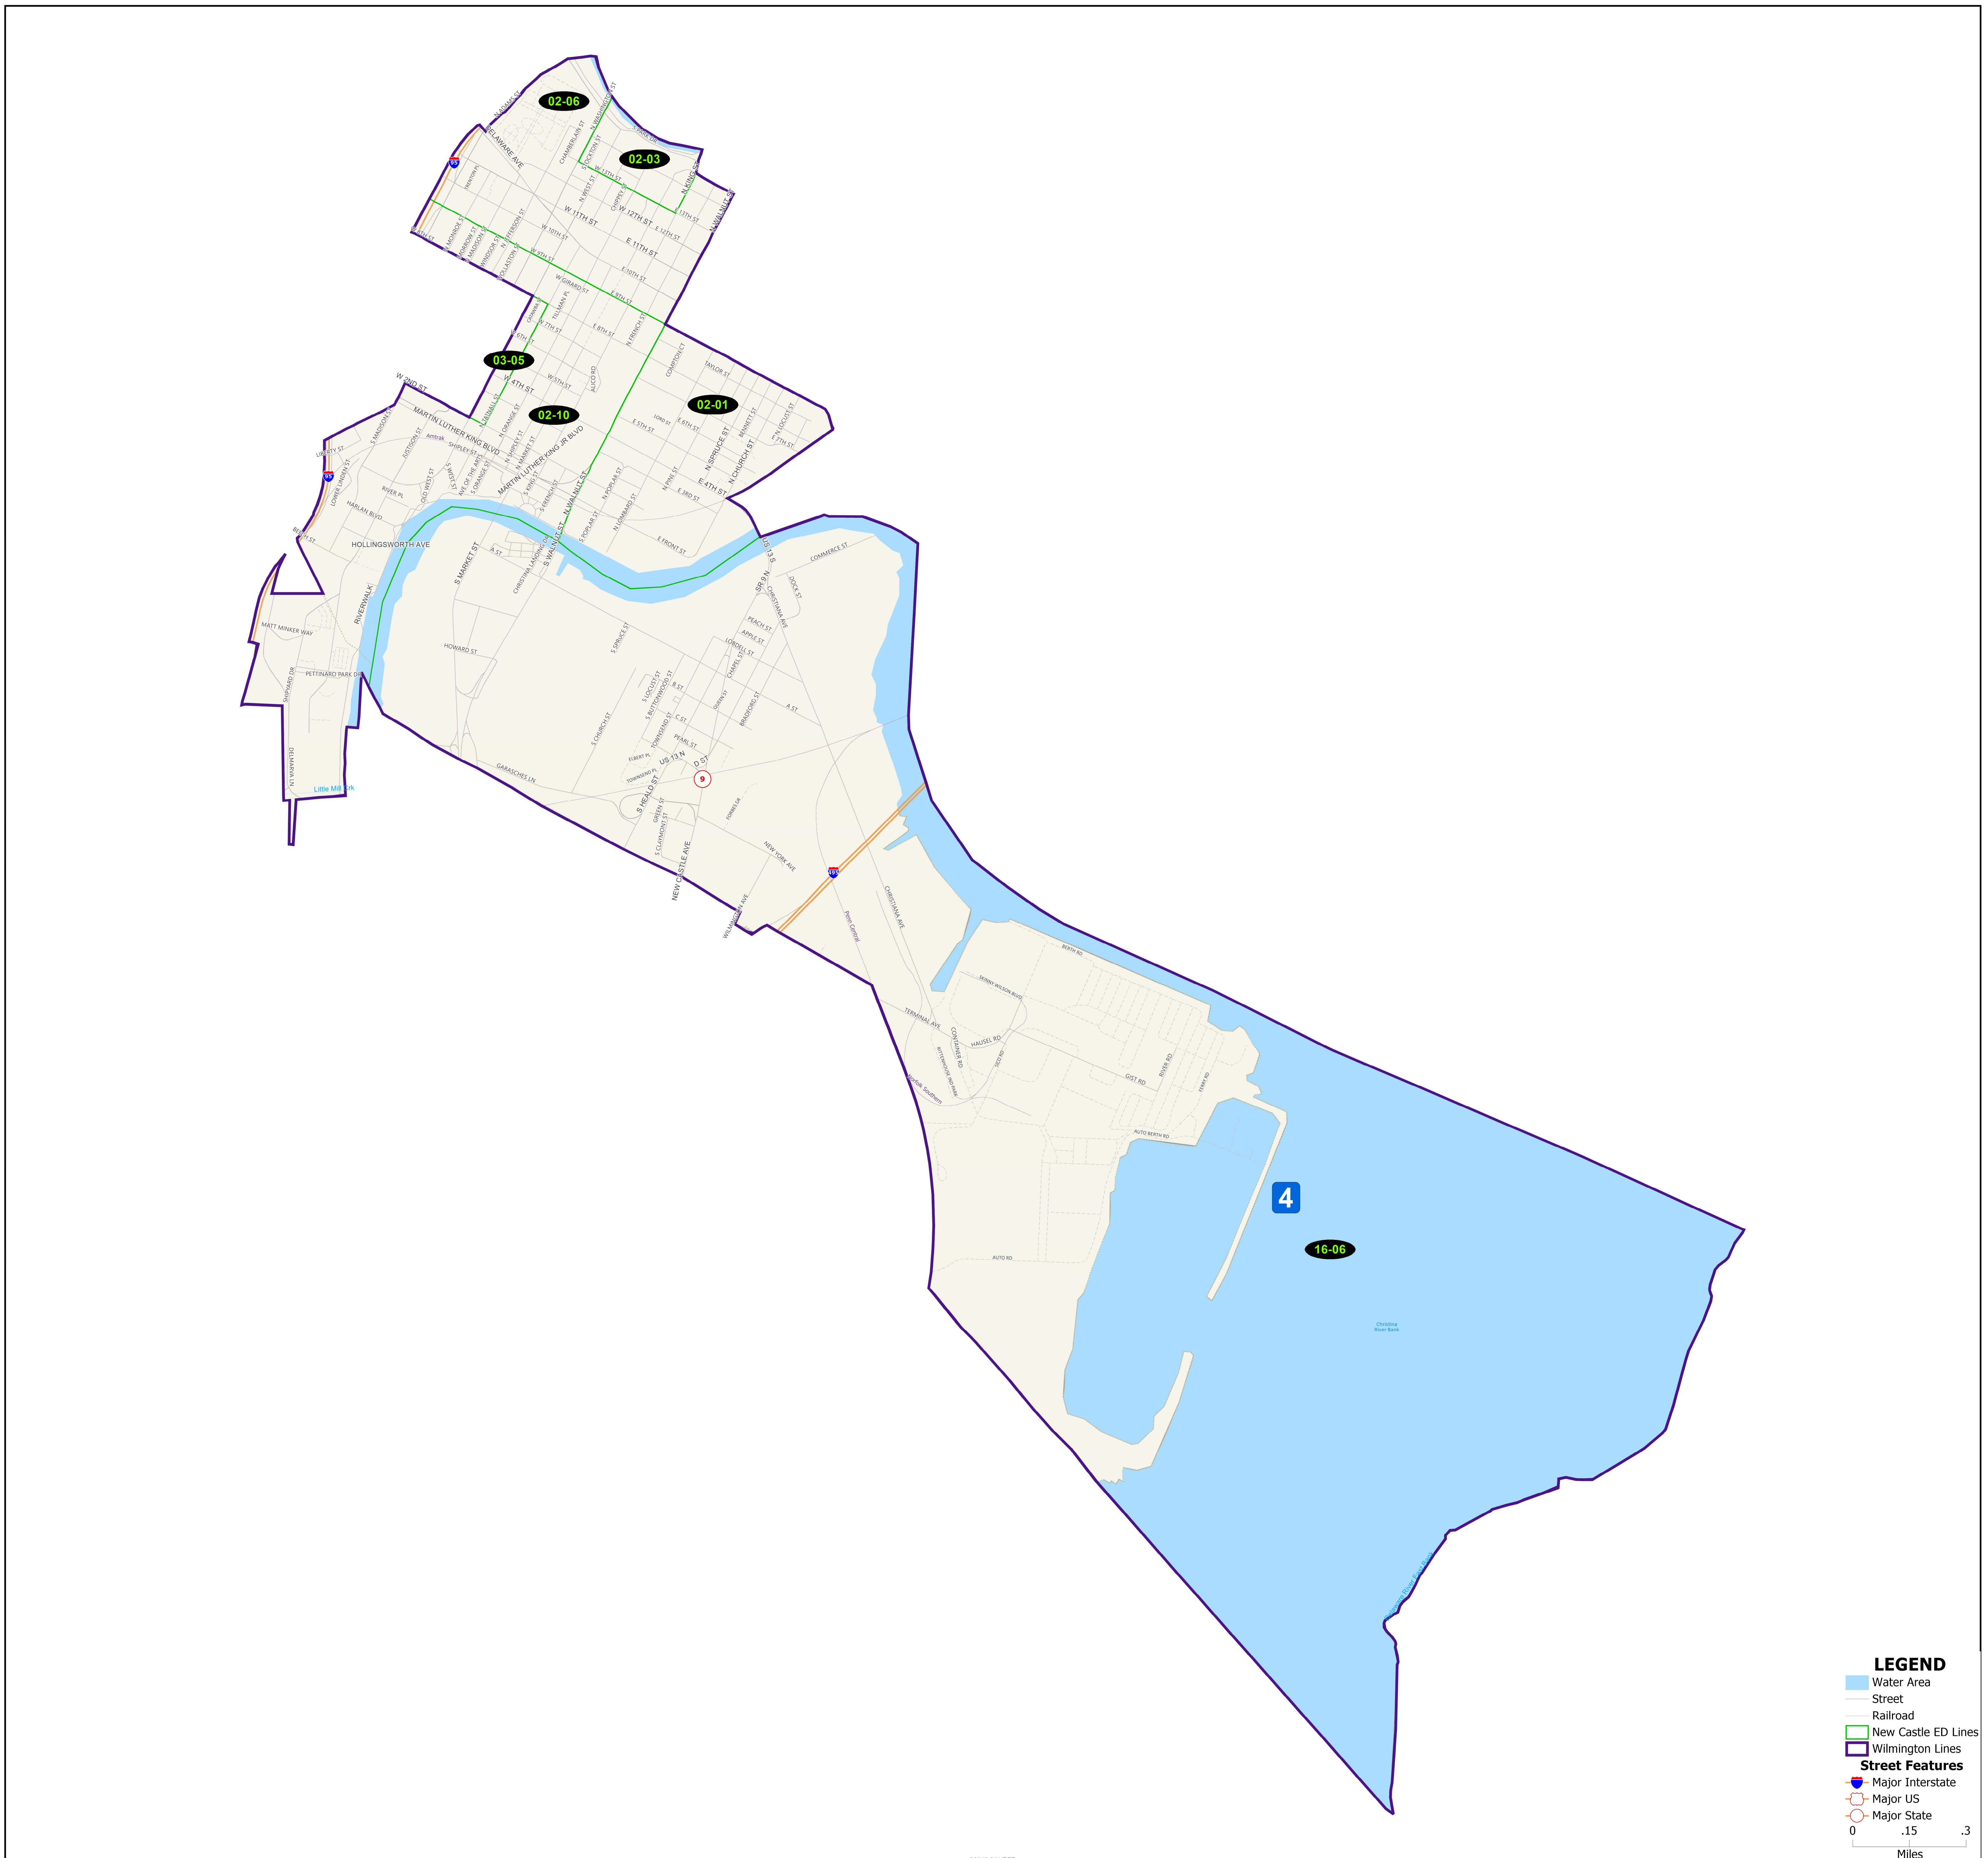

City of Wilmington City Council District 4

LEGEND

- Water Area
- Street
- Railroad
- New Castle ED Lines
- Wilmington Lines
- Street Features**
- Major Interstate
- Major US
- Major State

0 .15 .3
Miles