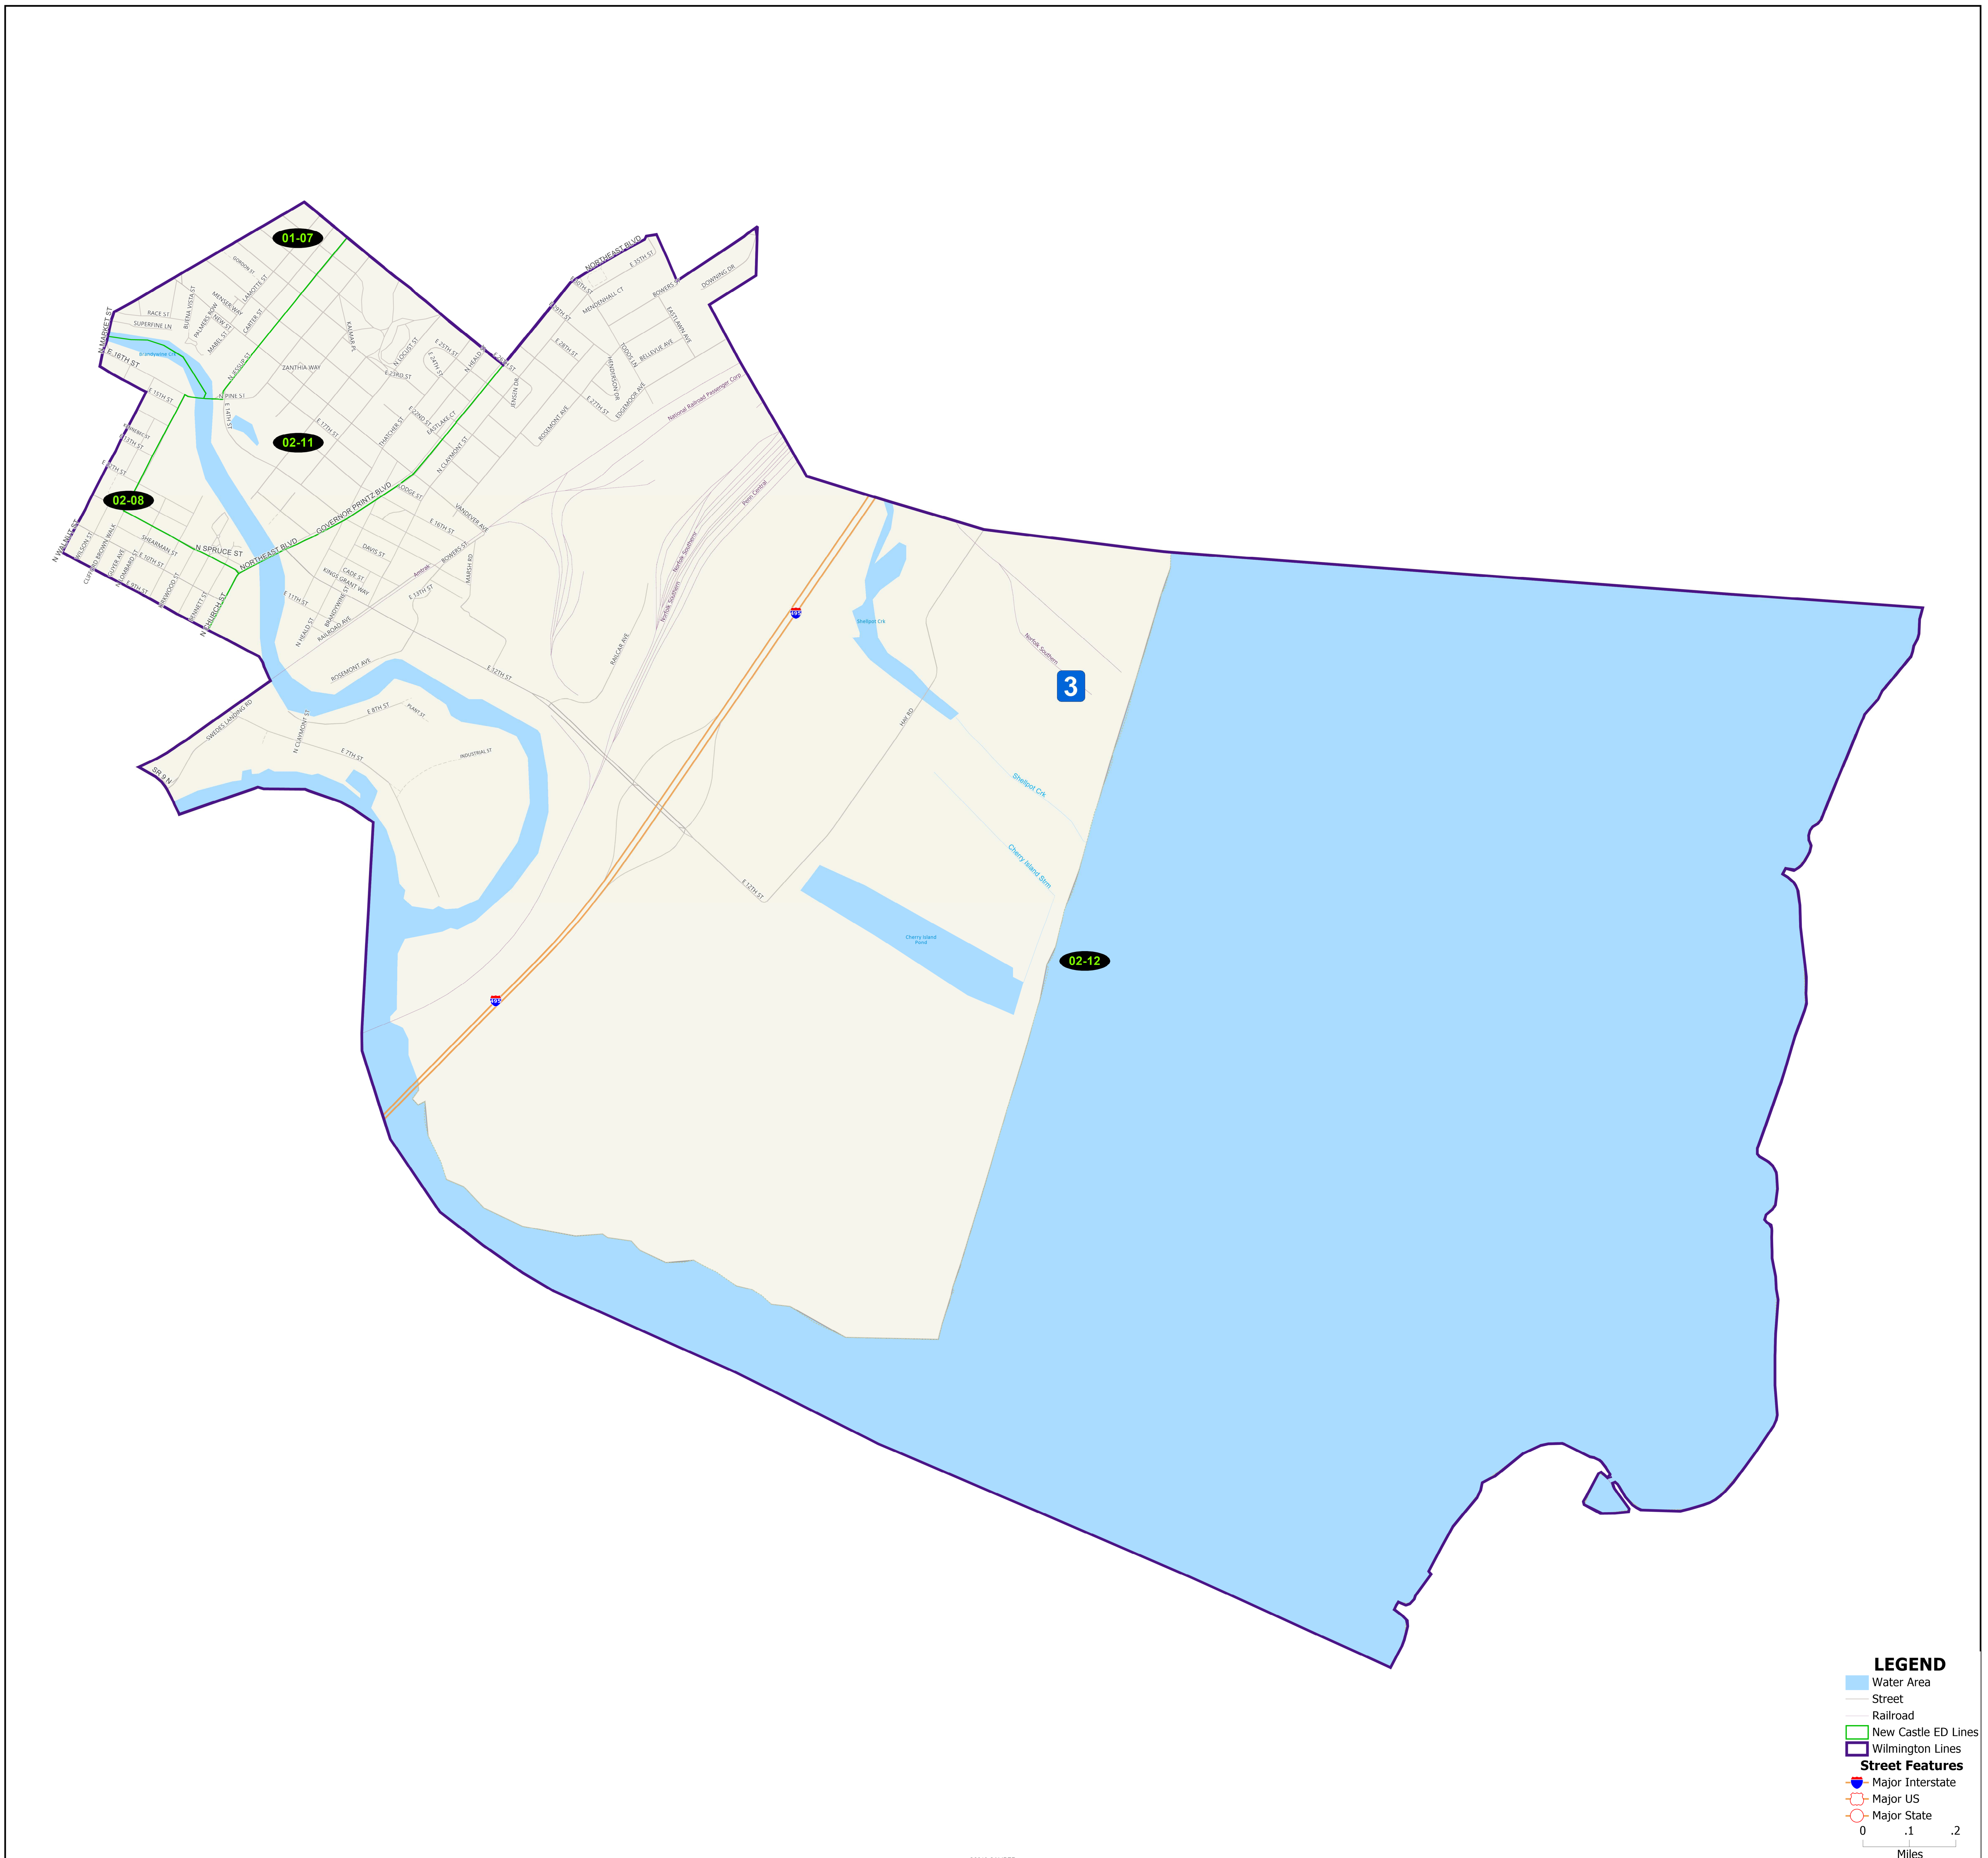

City of Wilmington City Council District 3

LEGEND

- Water Area
- Street
- Railroad
- New Castle ED Lines
- Wilmington Lines

Street Features

- Major Interstate
- Major US
- Major State

0 .1 .2
Miles