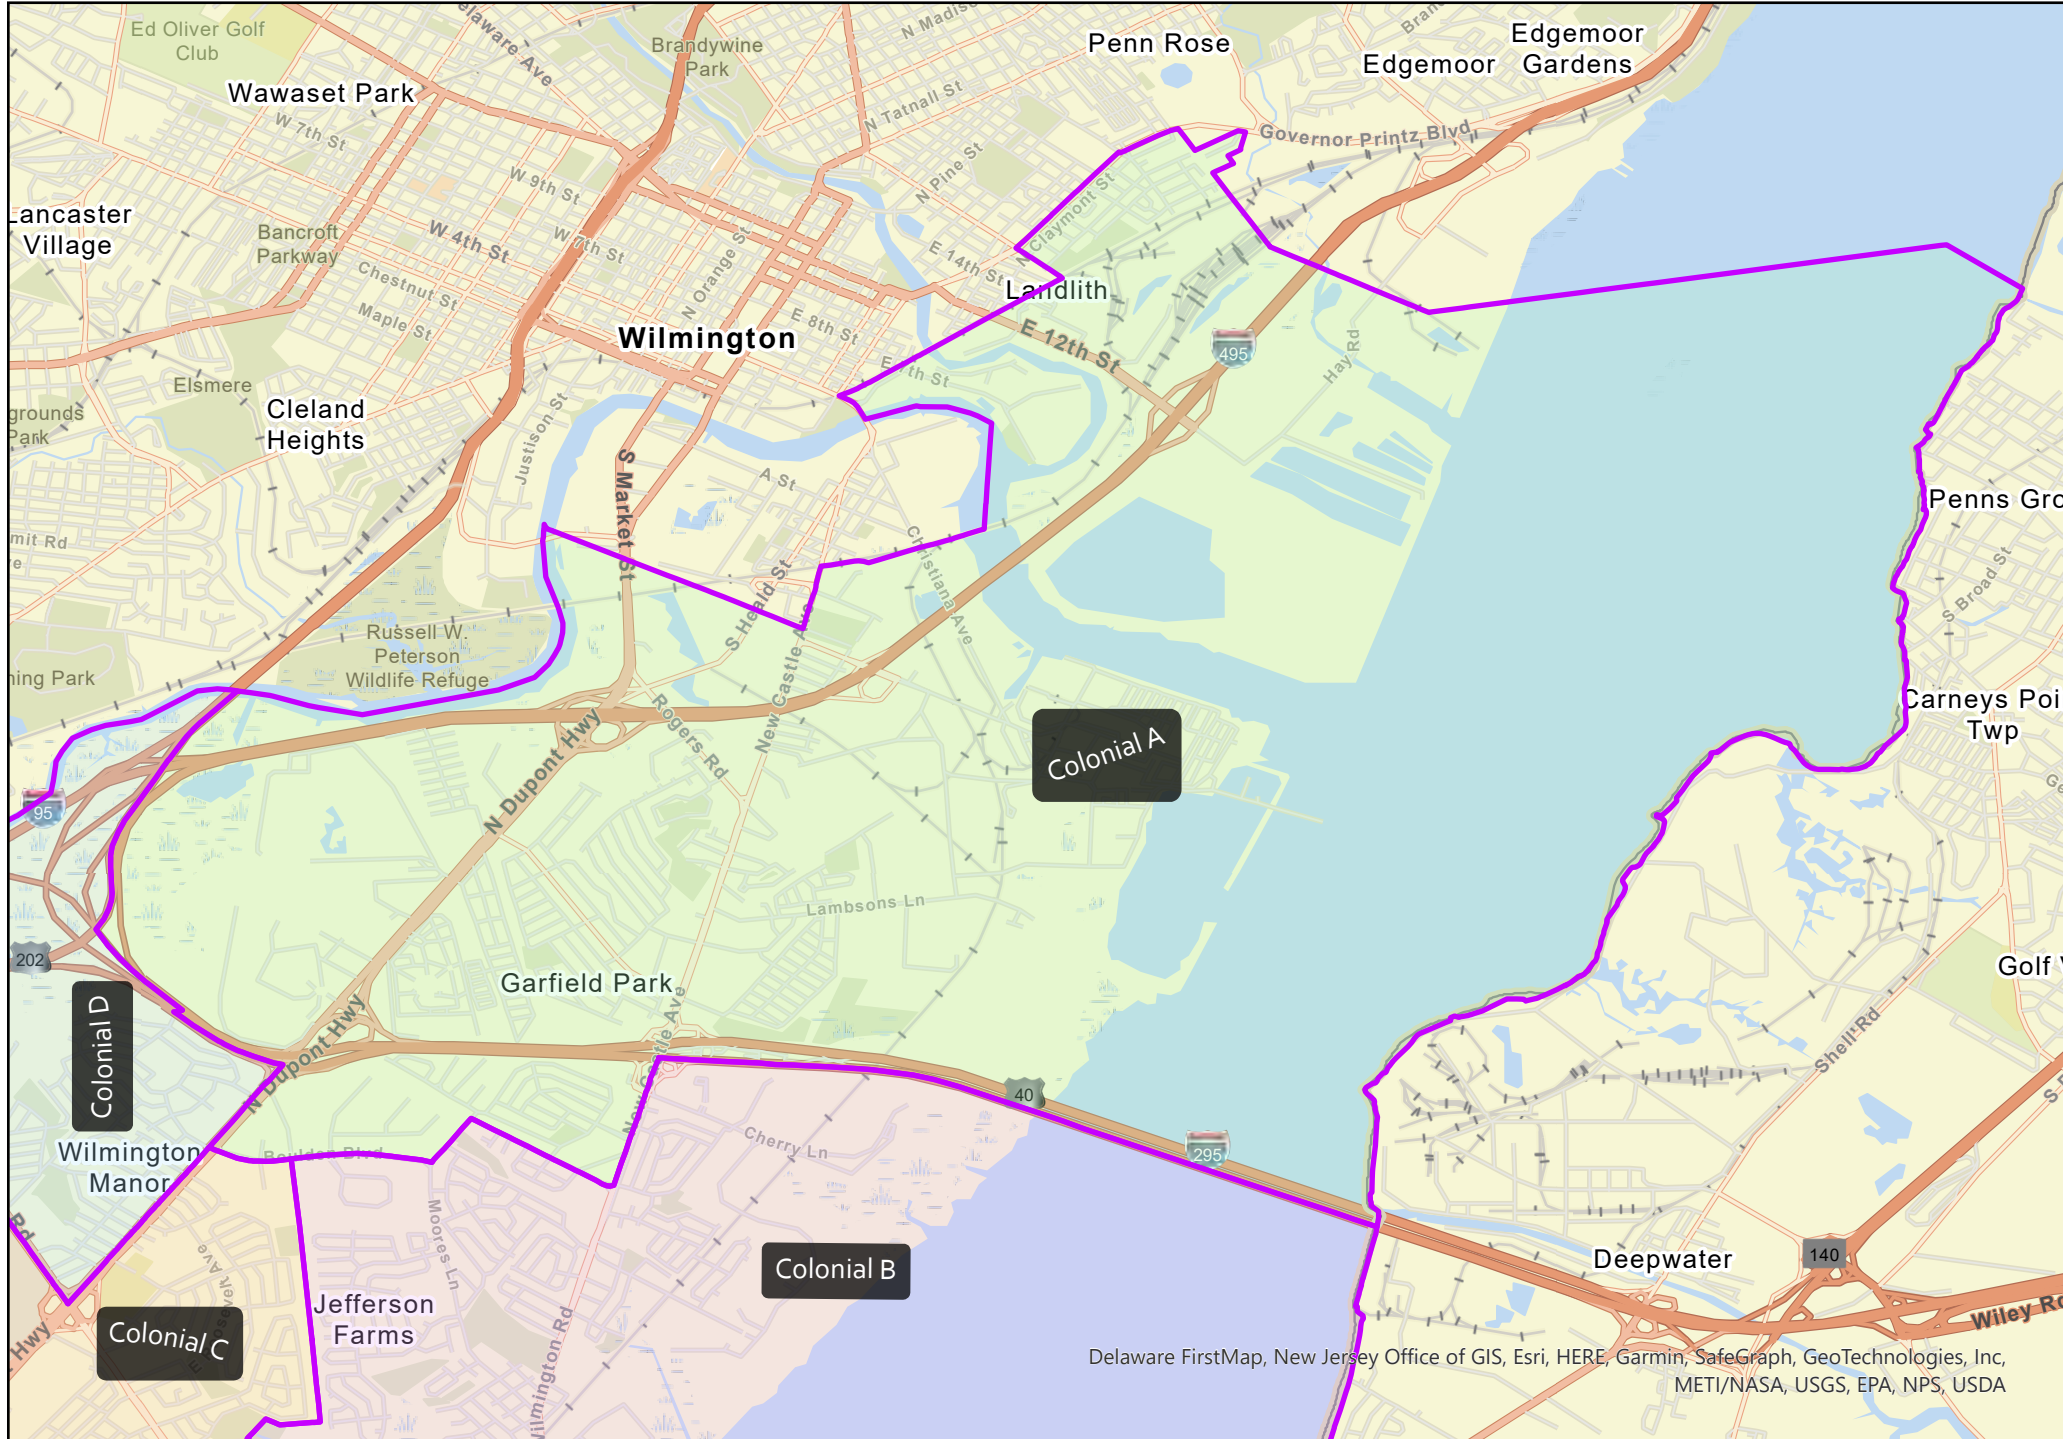

2021 Colonial School District

Nominating District Reapportionment

Adopted by the State Board of Elections: December 13, 2021

Adopted by the State Board of Education: December 16, 2021

Colonial School District Nominating District Overview

Nominating Districts effective for the 2022 School Board Elections

Colonial School District Nominating District A

Nominating Districts effective for the 2022 School Board Elections

Delaware FirstMap, New Jersey Office of GIS, Esri, HERE, Garmin, SafeGraph, GeoTechnologies, Inc, METI/NASA, USGS, EPA, NPS, USDA