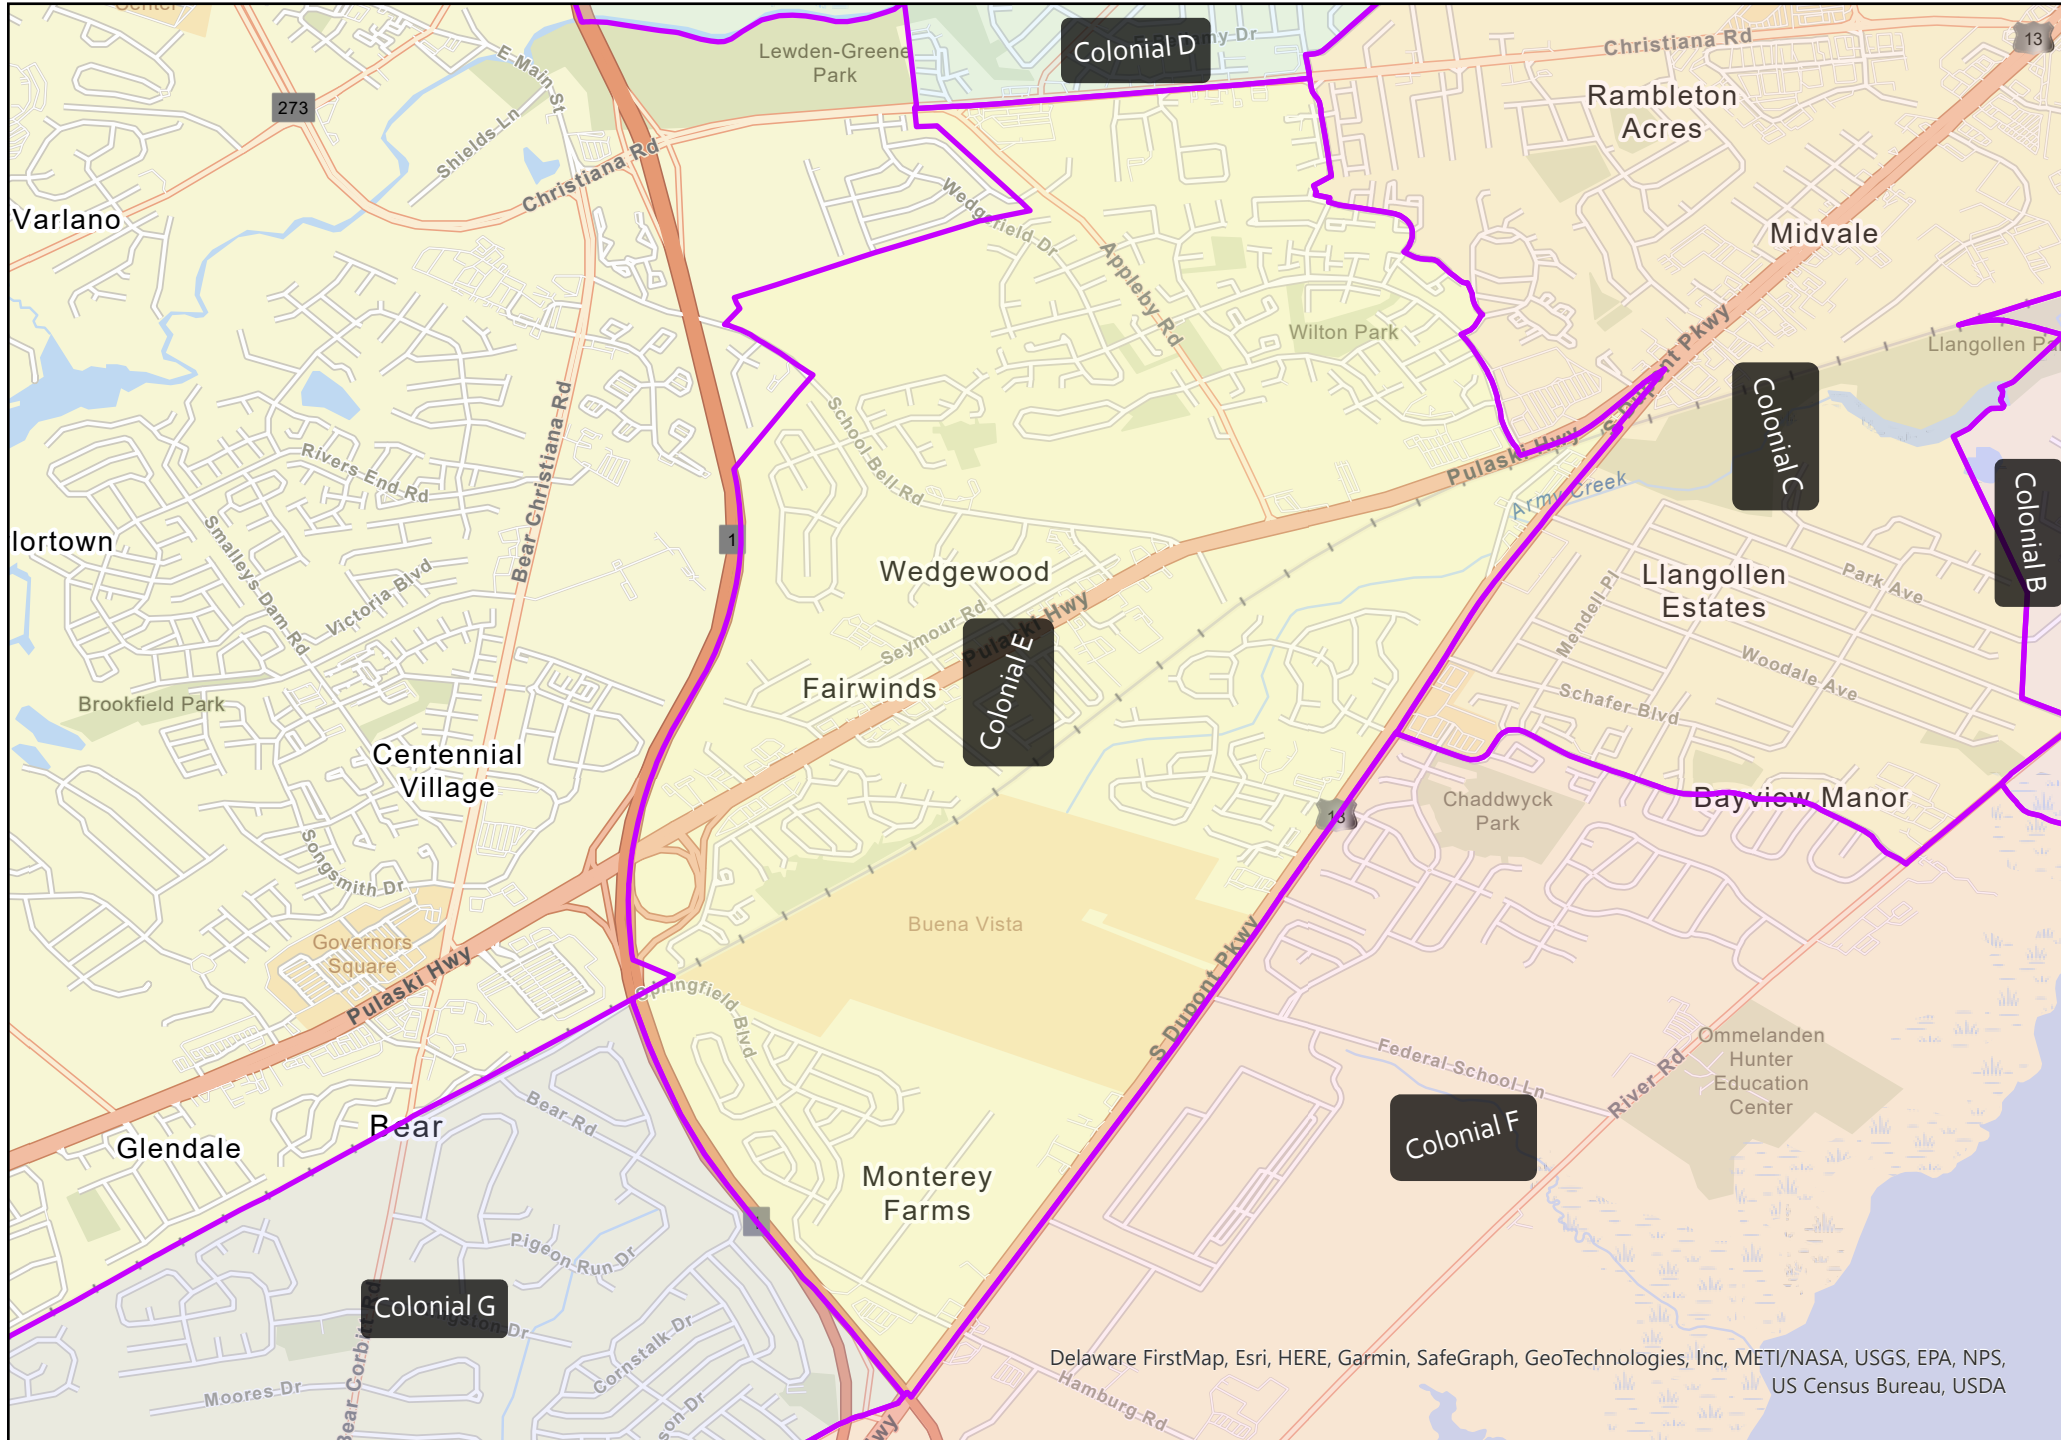

Nominating Districts effective for the 2022 School Board Elections

Colonial School District Nominating District A

Nominating Districts effective for the 2022 School Board Elections

Delaware FirstMap, New Jersey Office of GIS, Esri, HERE, Garmin, SafeGraph, GeoTechnologies, Inc, METI/NASA, USGS, EPA, NPS, USDA

Colonial School District Nominating District B

Nominating Districts effective for the 2022 School Board Elections

Colonial School District Nominating District C

Nominating Districts effective for the 2022 School Board Elections

Colonial School District Nominating District D

Nominating Districts effective for the 2022 School Board Elections

Colonial School District Nominating District E

Nominating Districts effective for the 2022 School Board Elections