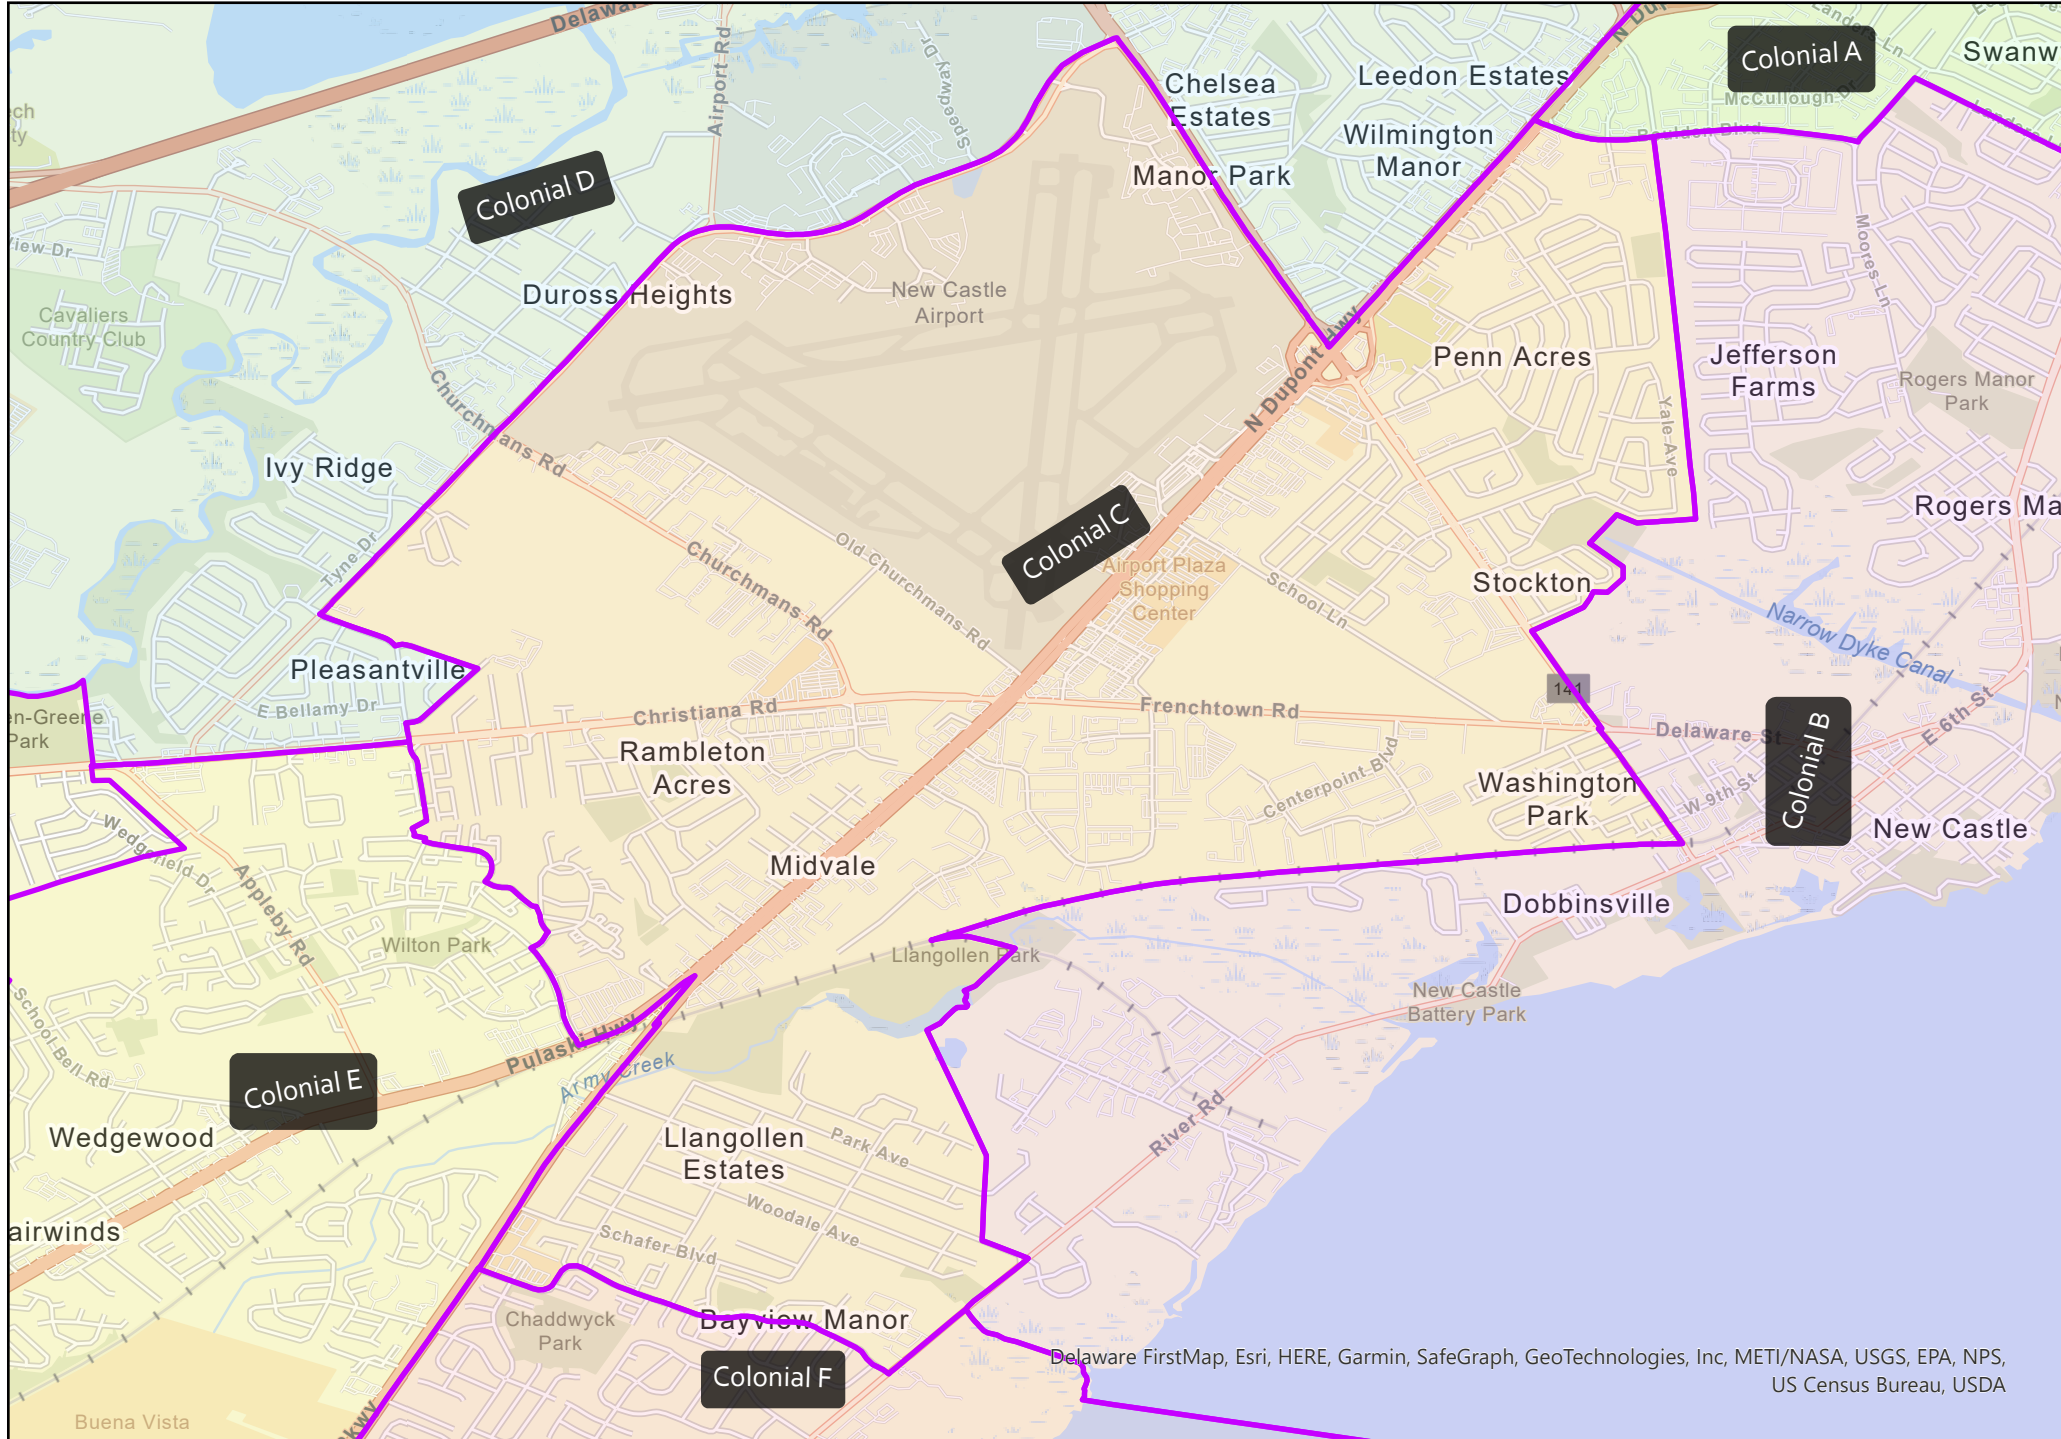

Nominating Districts effective for the 2022 School Board Elections

Colonial School District Nominating District A

Nominating Districts effective for the 2022 School Board Elections

Delaware FirstMap, New Jersey Office of GIS, Esri, HERE, Garmin, SafeGraph, GeoTechnologies, Inc, METI/NASA, USGS, EPA, NPS, USDA

Colonial School District Nominating District B

Nominating Districts effective for the 2022 School Board Elections

Colonial School District Nominating District C

Nominating Districts effective for the 2022 School Board Elections