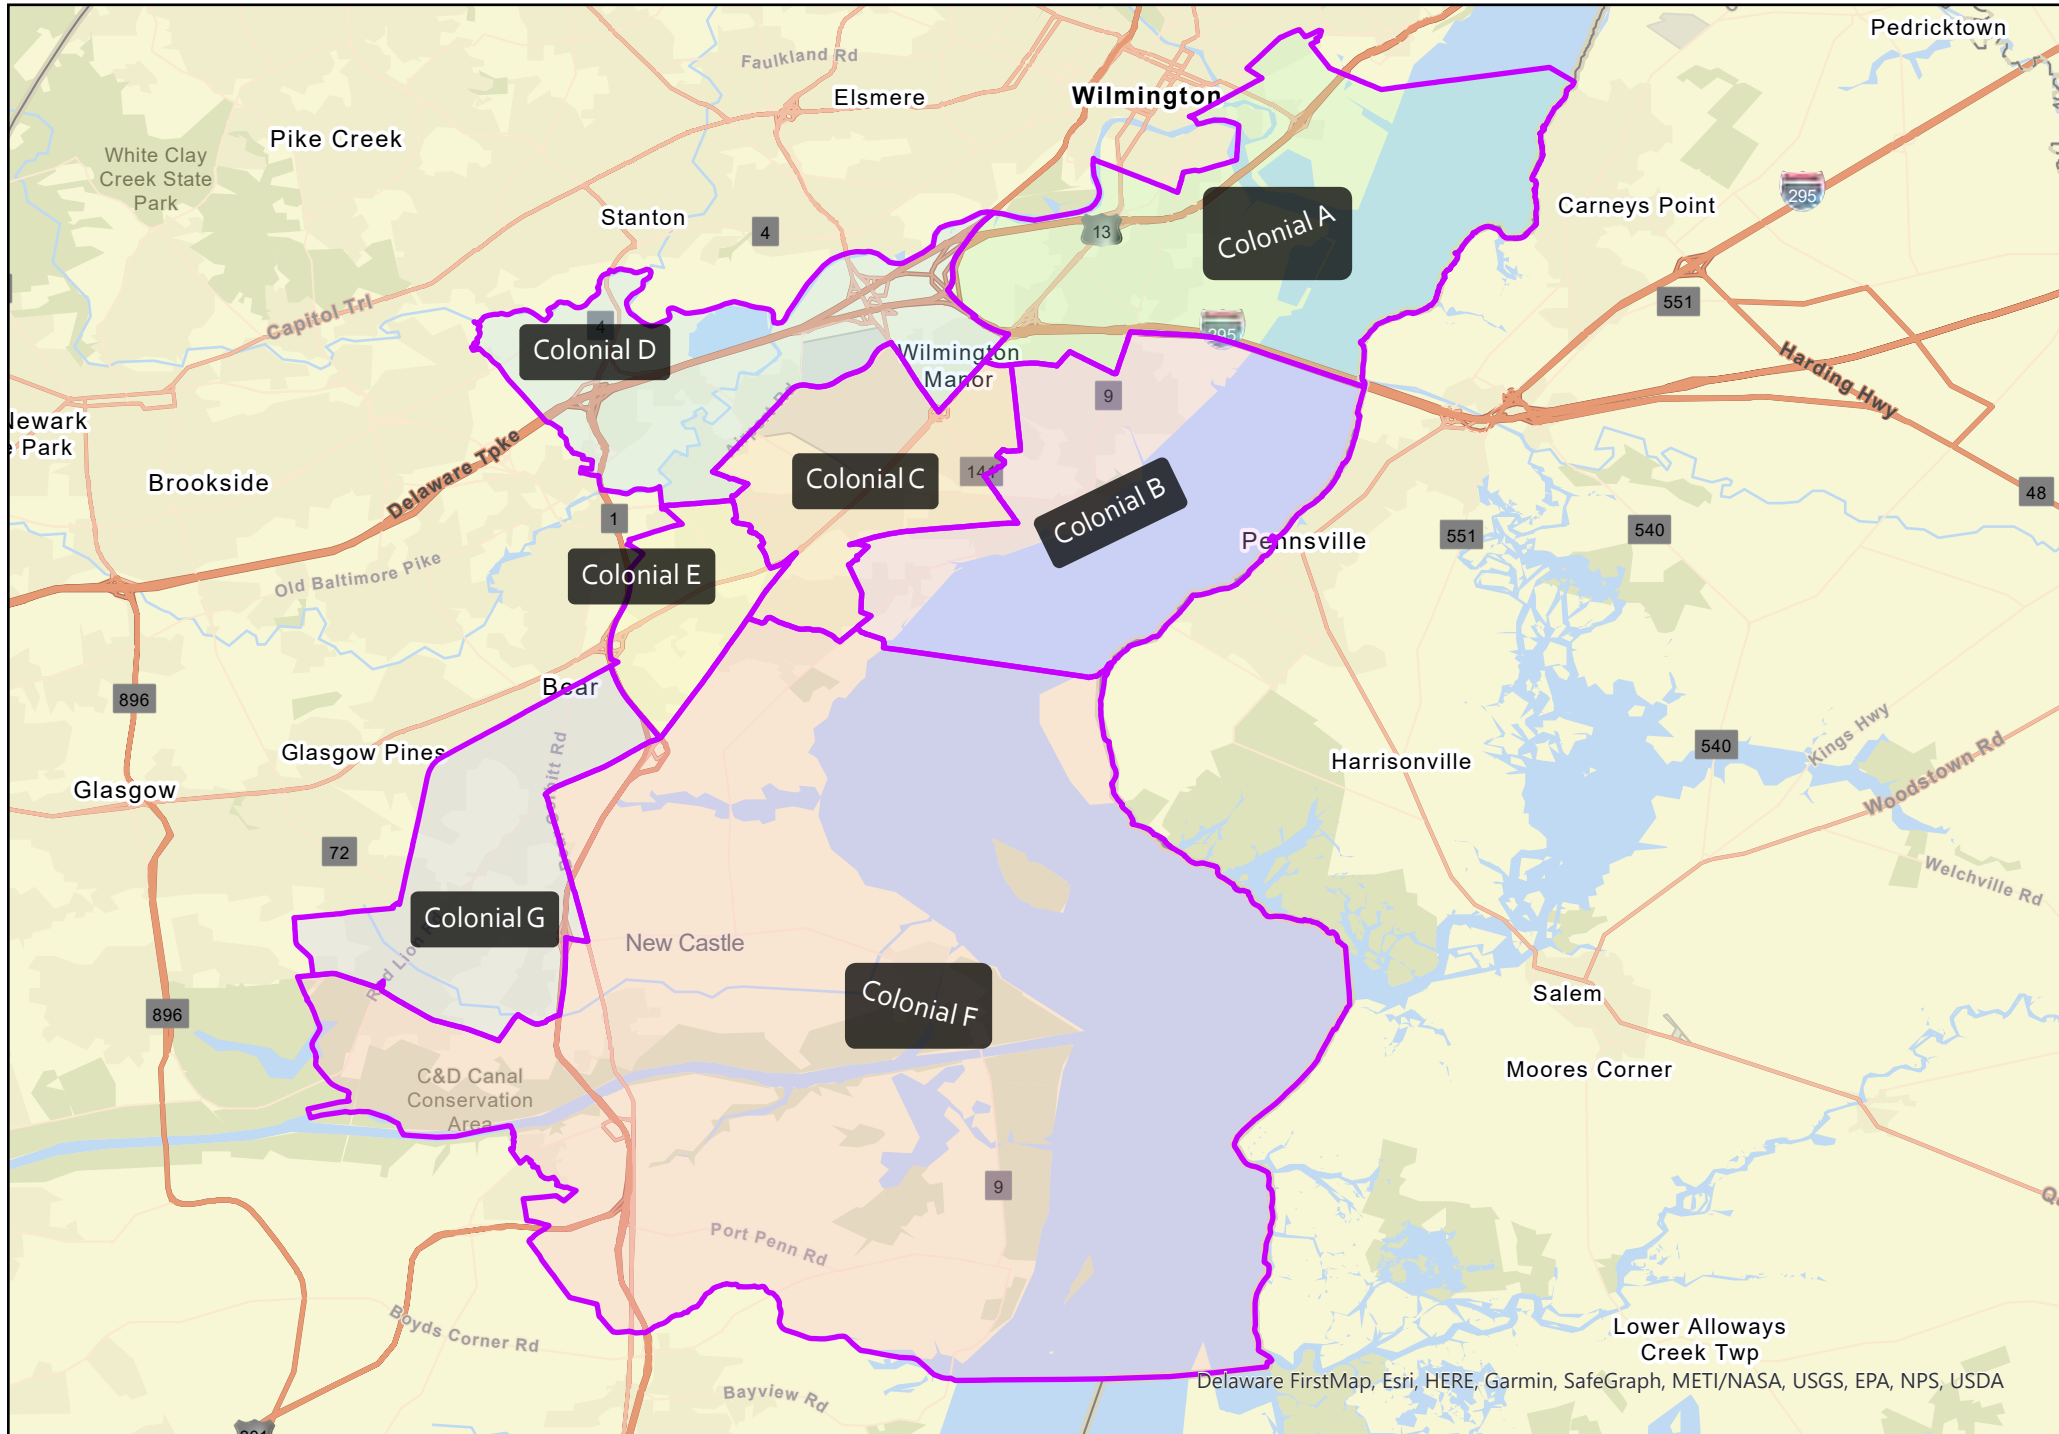

2021 Colonial School District

Nominating District Reapportionment

Adopted by the State Board of Elections: December 13, 2021

Adopted by the State Board of Education: December 16, 2021

Colonial School District Nominating District Overview

Nominating Districts effective for the 2022 School Board Elections

Colonial School District Nominating District A

Nominating Districts effective for the 2022 School Board Elections

Delaware FirstMap, New Jersey Office of GIS, Esri, HERE, Garmin, SafeGraph, GeoTechnologies, Inc, METI/NASA, USGS, EPA, NPS, USDA

Colonial School District Nominating District B

Nominating Districts effective for the 2022 School Board Elections

Colonial School District Nominating District C

Nominating Districts effective for the 2022 School Board Elections

Colonial School District Nominating District D

Nominating Districts effective for the 2022 School Board Elections

Colonial School District Nominating District E

Nominating Districts effective for the 2022 School Board Elections