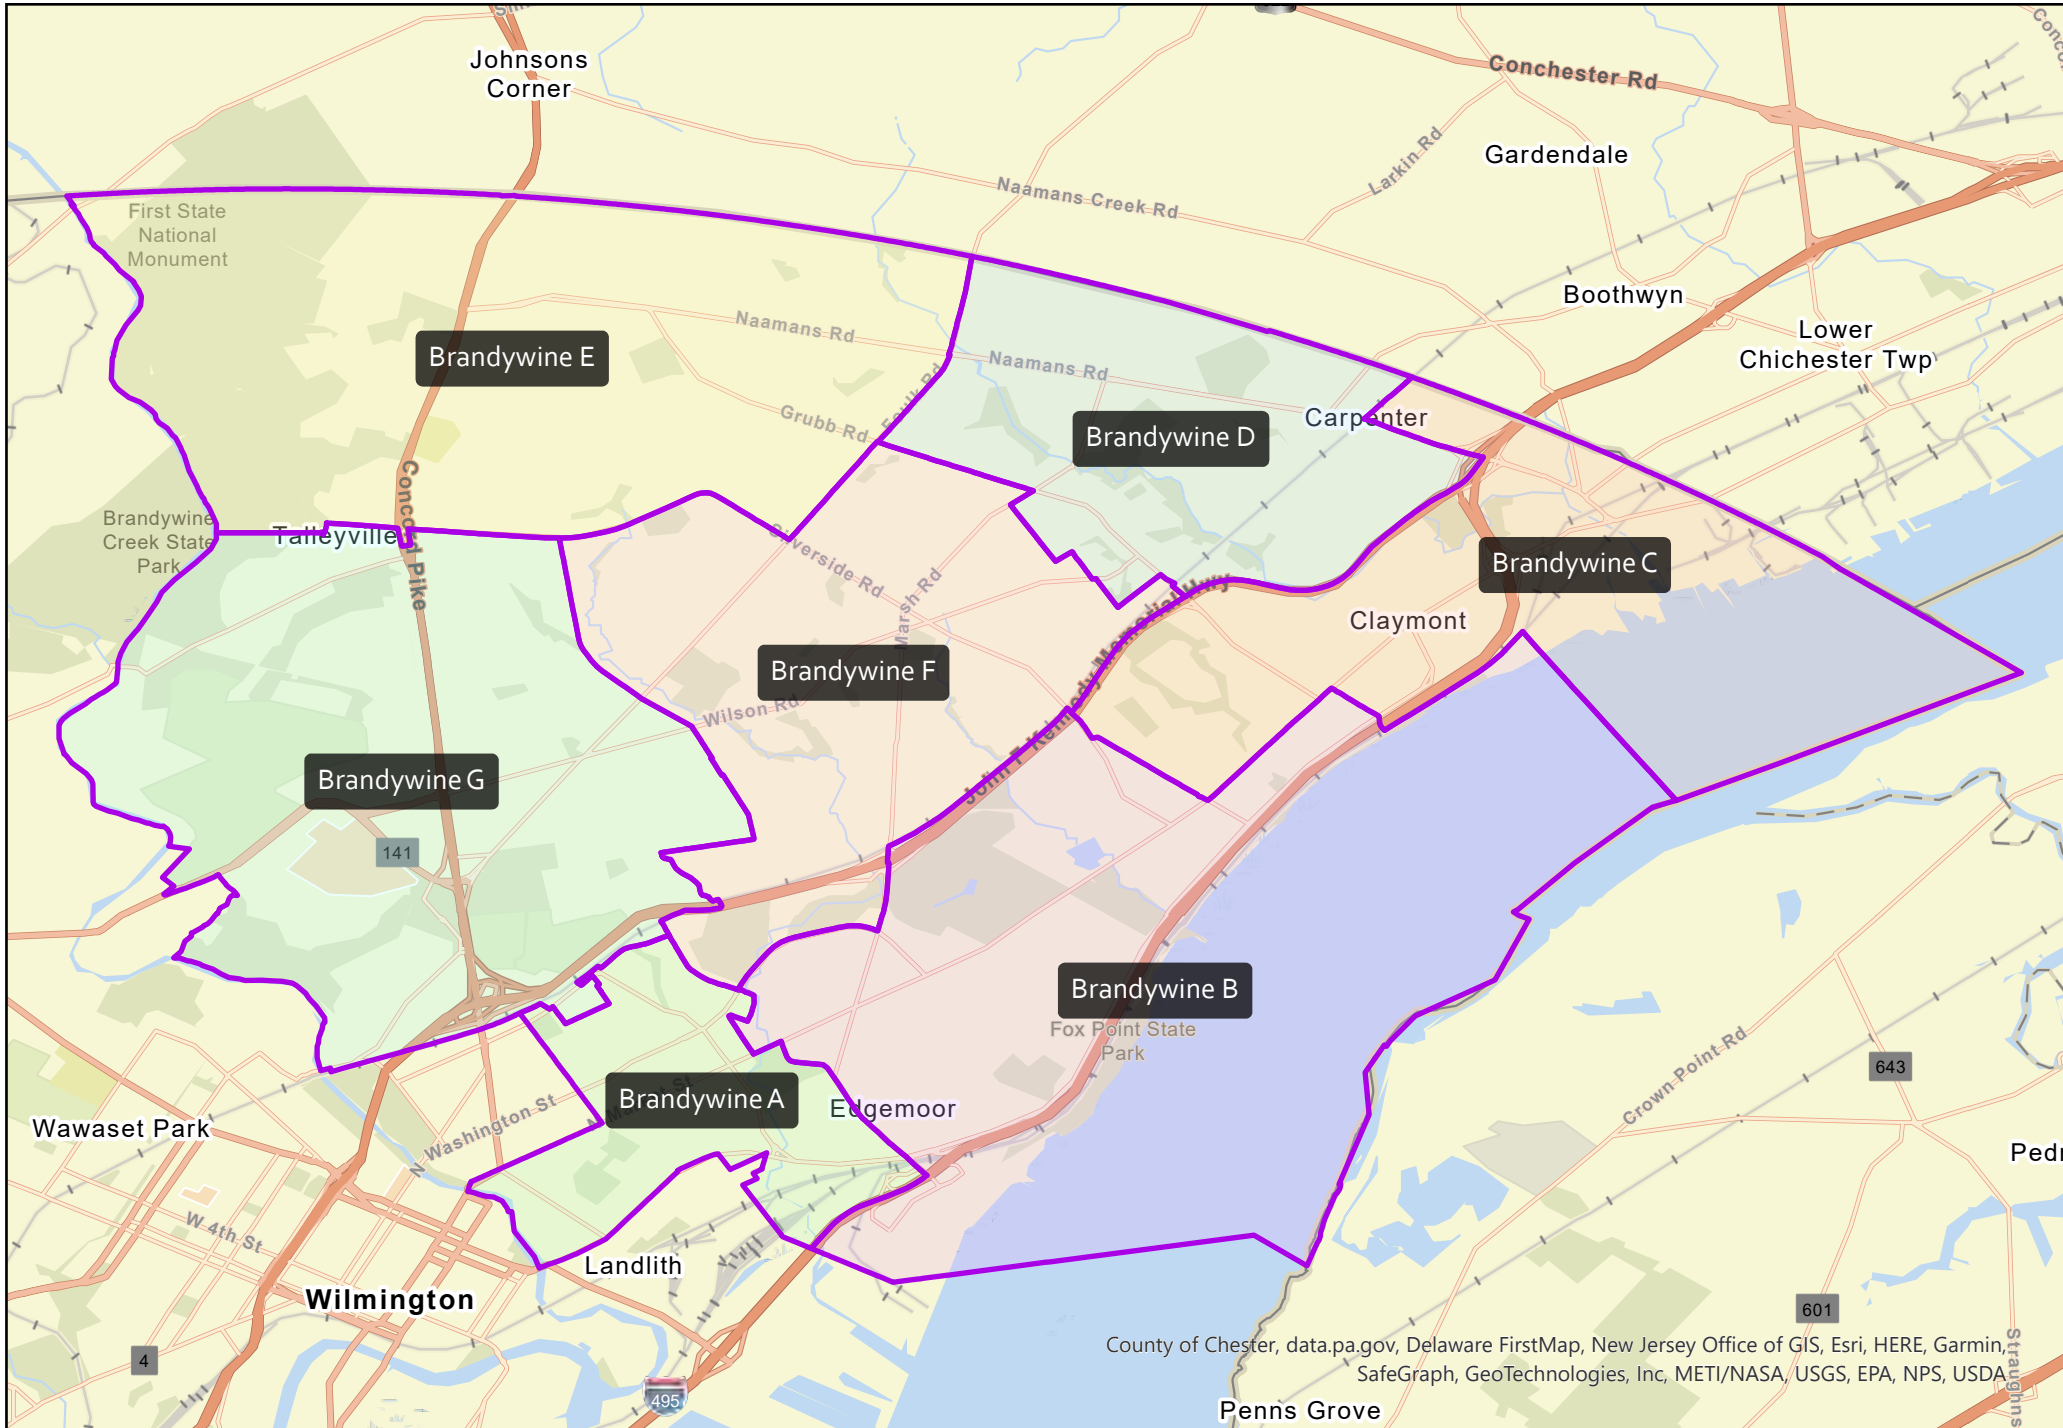

2021 Brandywine School District Nominating District Reapportionment

**Adopted by the State Board of Elections: December 13, 2021
Adopted by the State Board of Education: December 16, 2021**

Brandywine School District Nominating District Overview

Nominating Districts effective for the 2022 School Board Elections

County of Chester, data.pa.gov, Delaware FirstMap, New Jersey Office of GIS, Esri, HERE, Garmin, SafeGraph, GeoTechnologies, Inc, METI/NASA, USGS, EPA, NPS, USDA