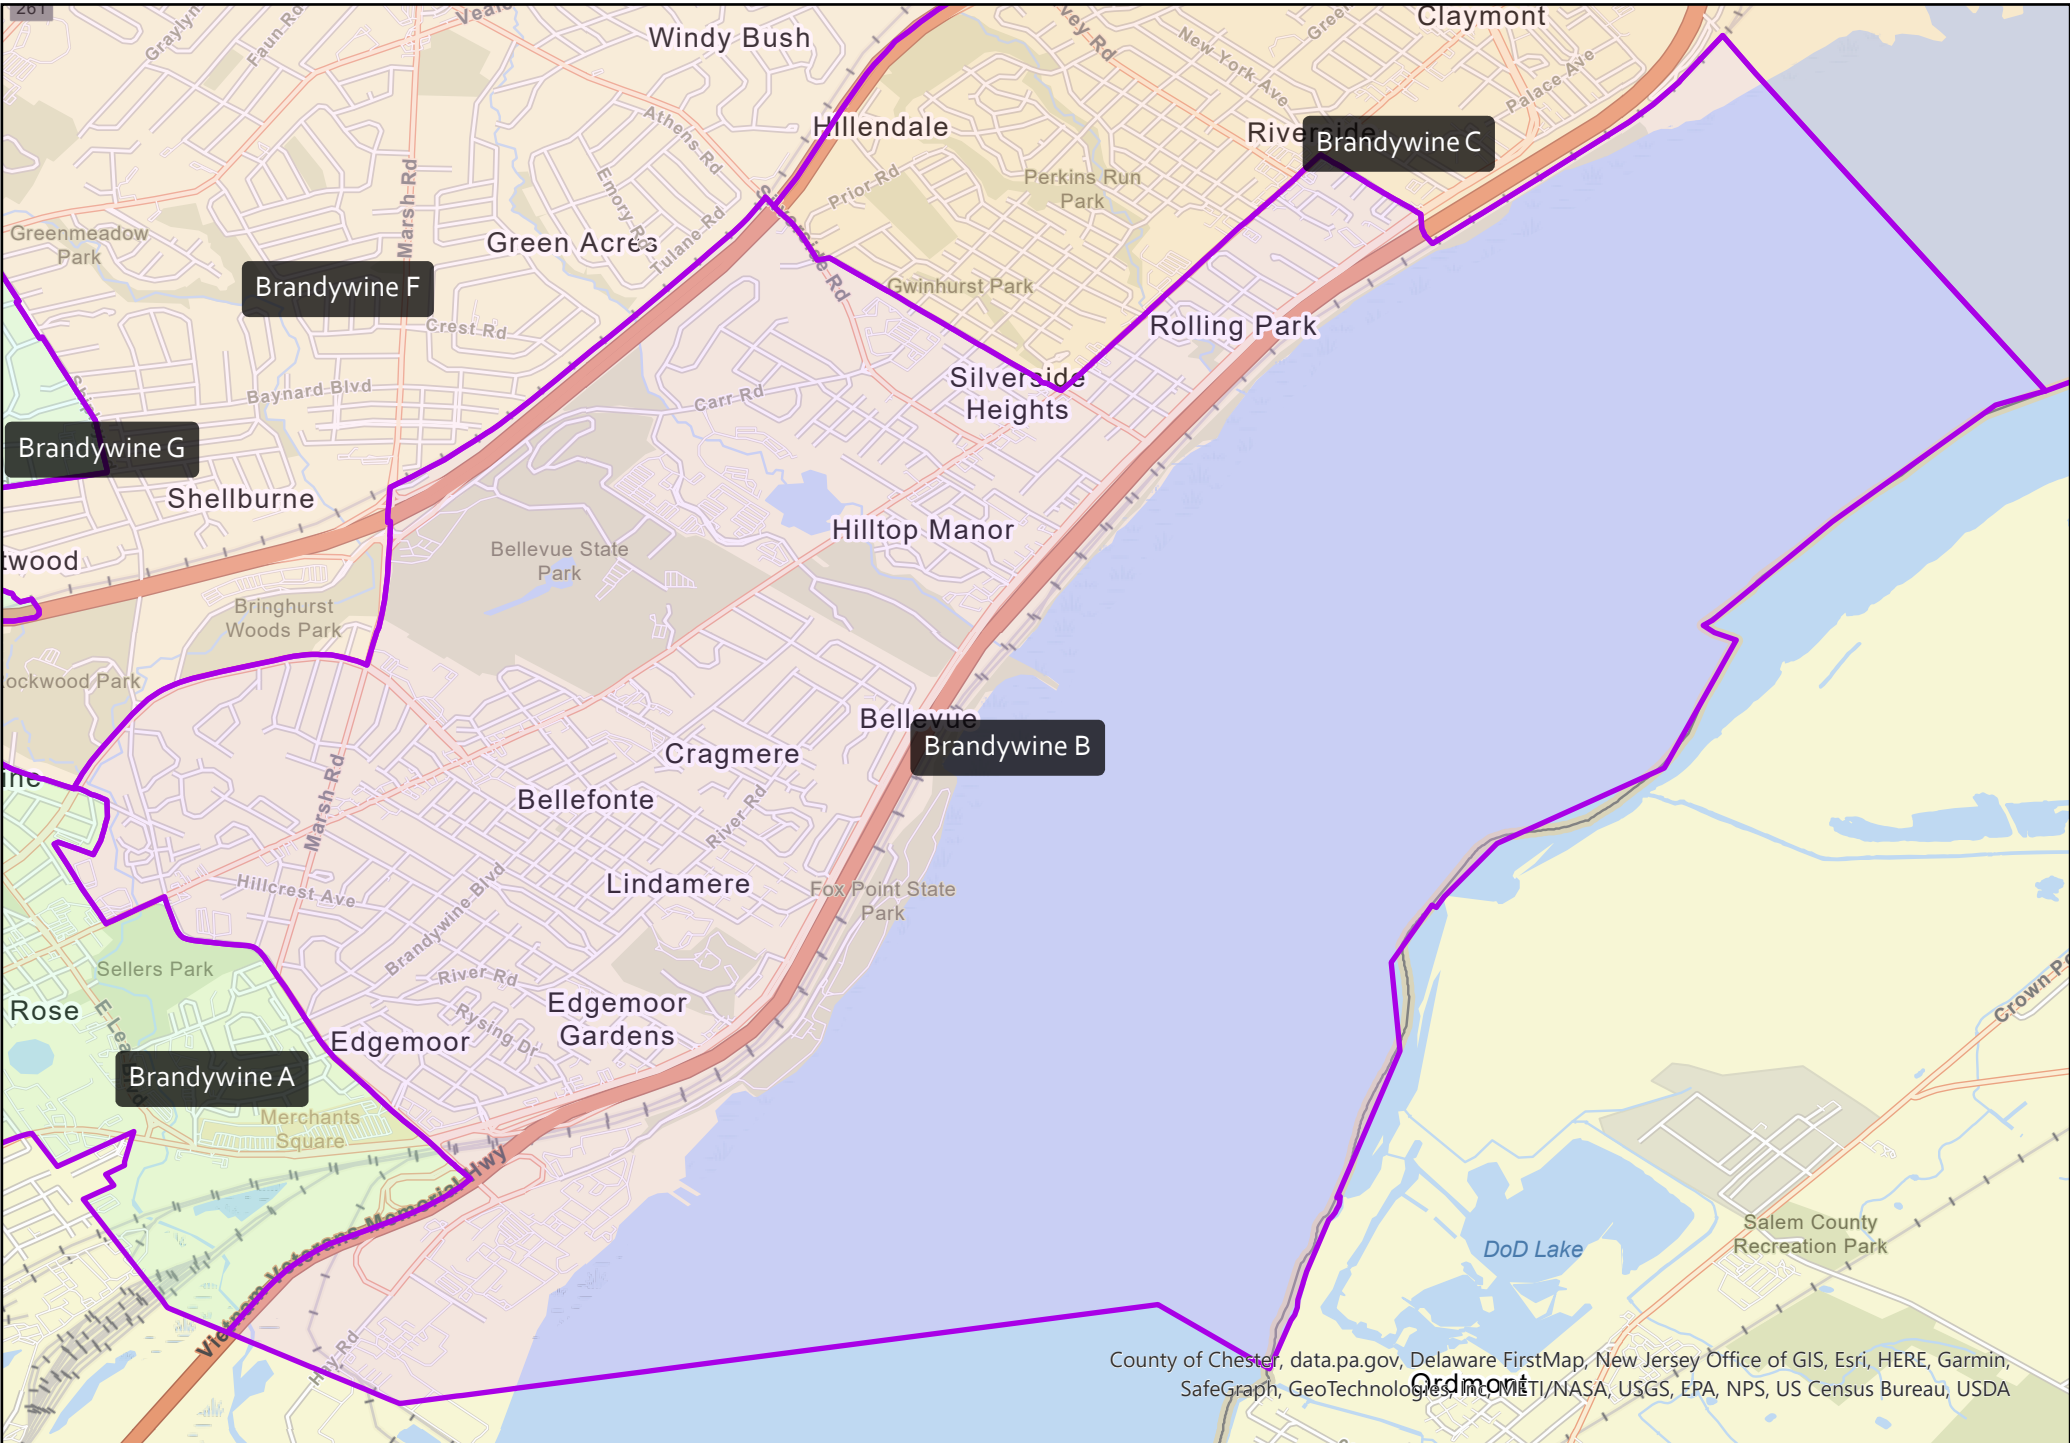

Brandywine School District Nominating District A

Nominating Districts effective for the 2022 School Board Elections

County of Chester, data.pa.gov, Delaware FirstMap, New Jersey Office of GIS, Esri, HERE, Garmin, SafeGraph, GeoTechnologies, Inc, METI/NASA, USGS, EPA, NPS, US Census Bureau, USDA

Brandywine School District

Nominating District B

Nominating Districts effective for the 2022 School Board Elections

Brandywine School District

Nominating District C

Nominating Districts effective for the 2022 School Board Elections