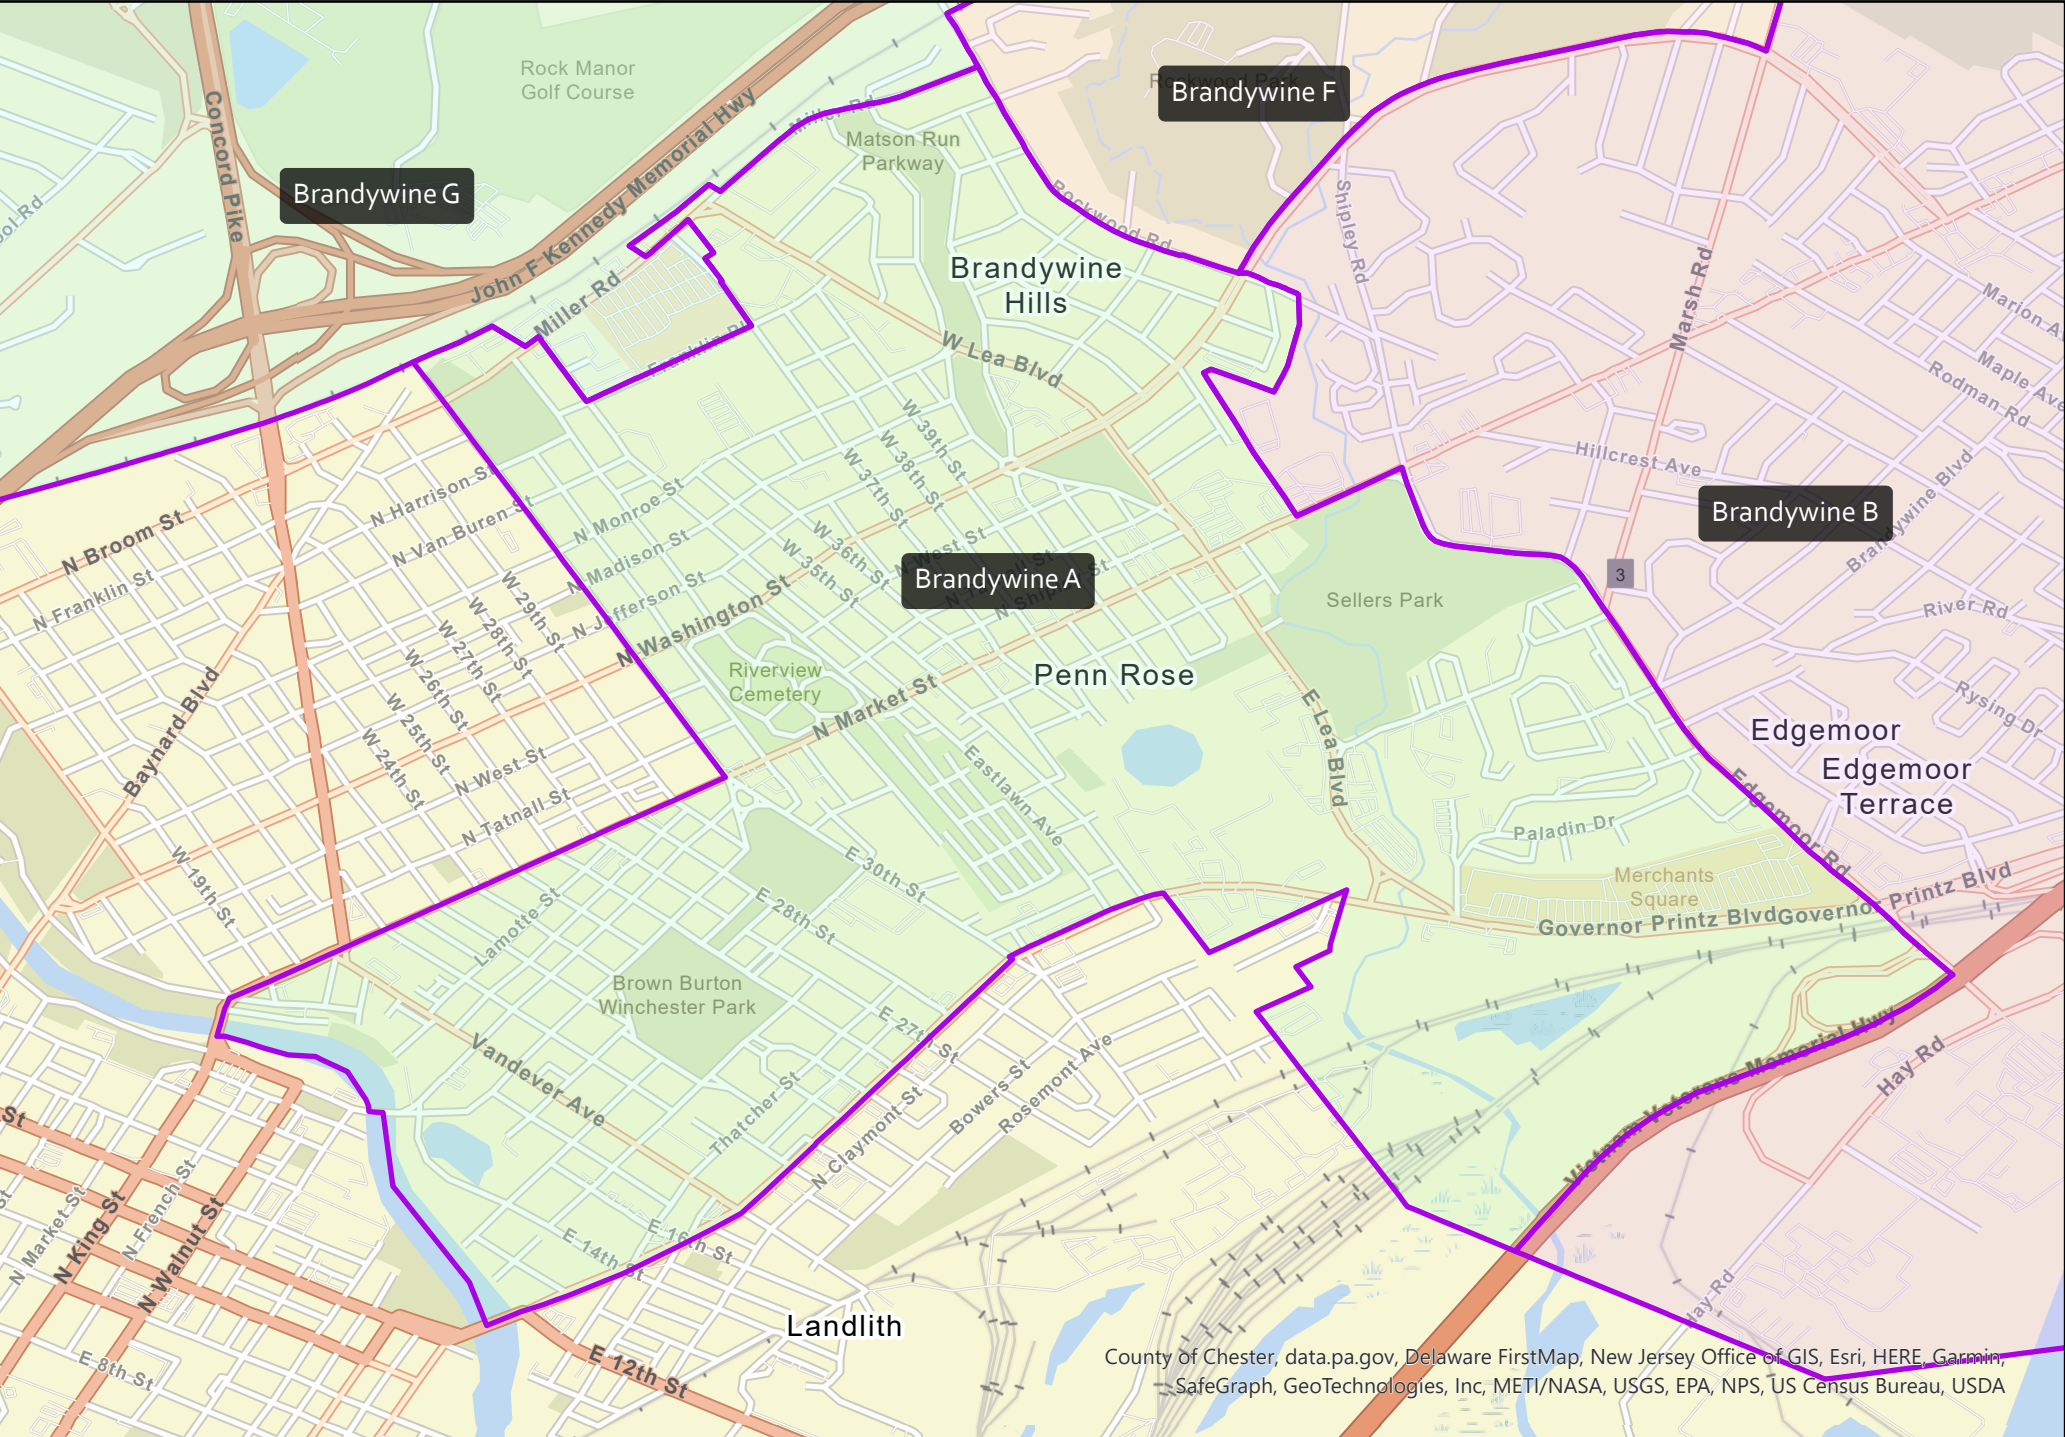

Brandywine School District Nominating District A

Nominating Districts effective for the 2022 School Board Elections

County of Chester, data.pa.gov, Delaware FirstMap, New Jersey Office of GIS, Esri, HERE, Garmin, SafeGraph, GeoTechnologies, Inc, METI/NASA, USGS, EPA, NPS, US Census Bureau, USDA