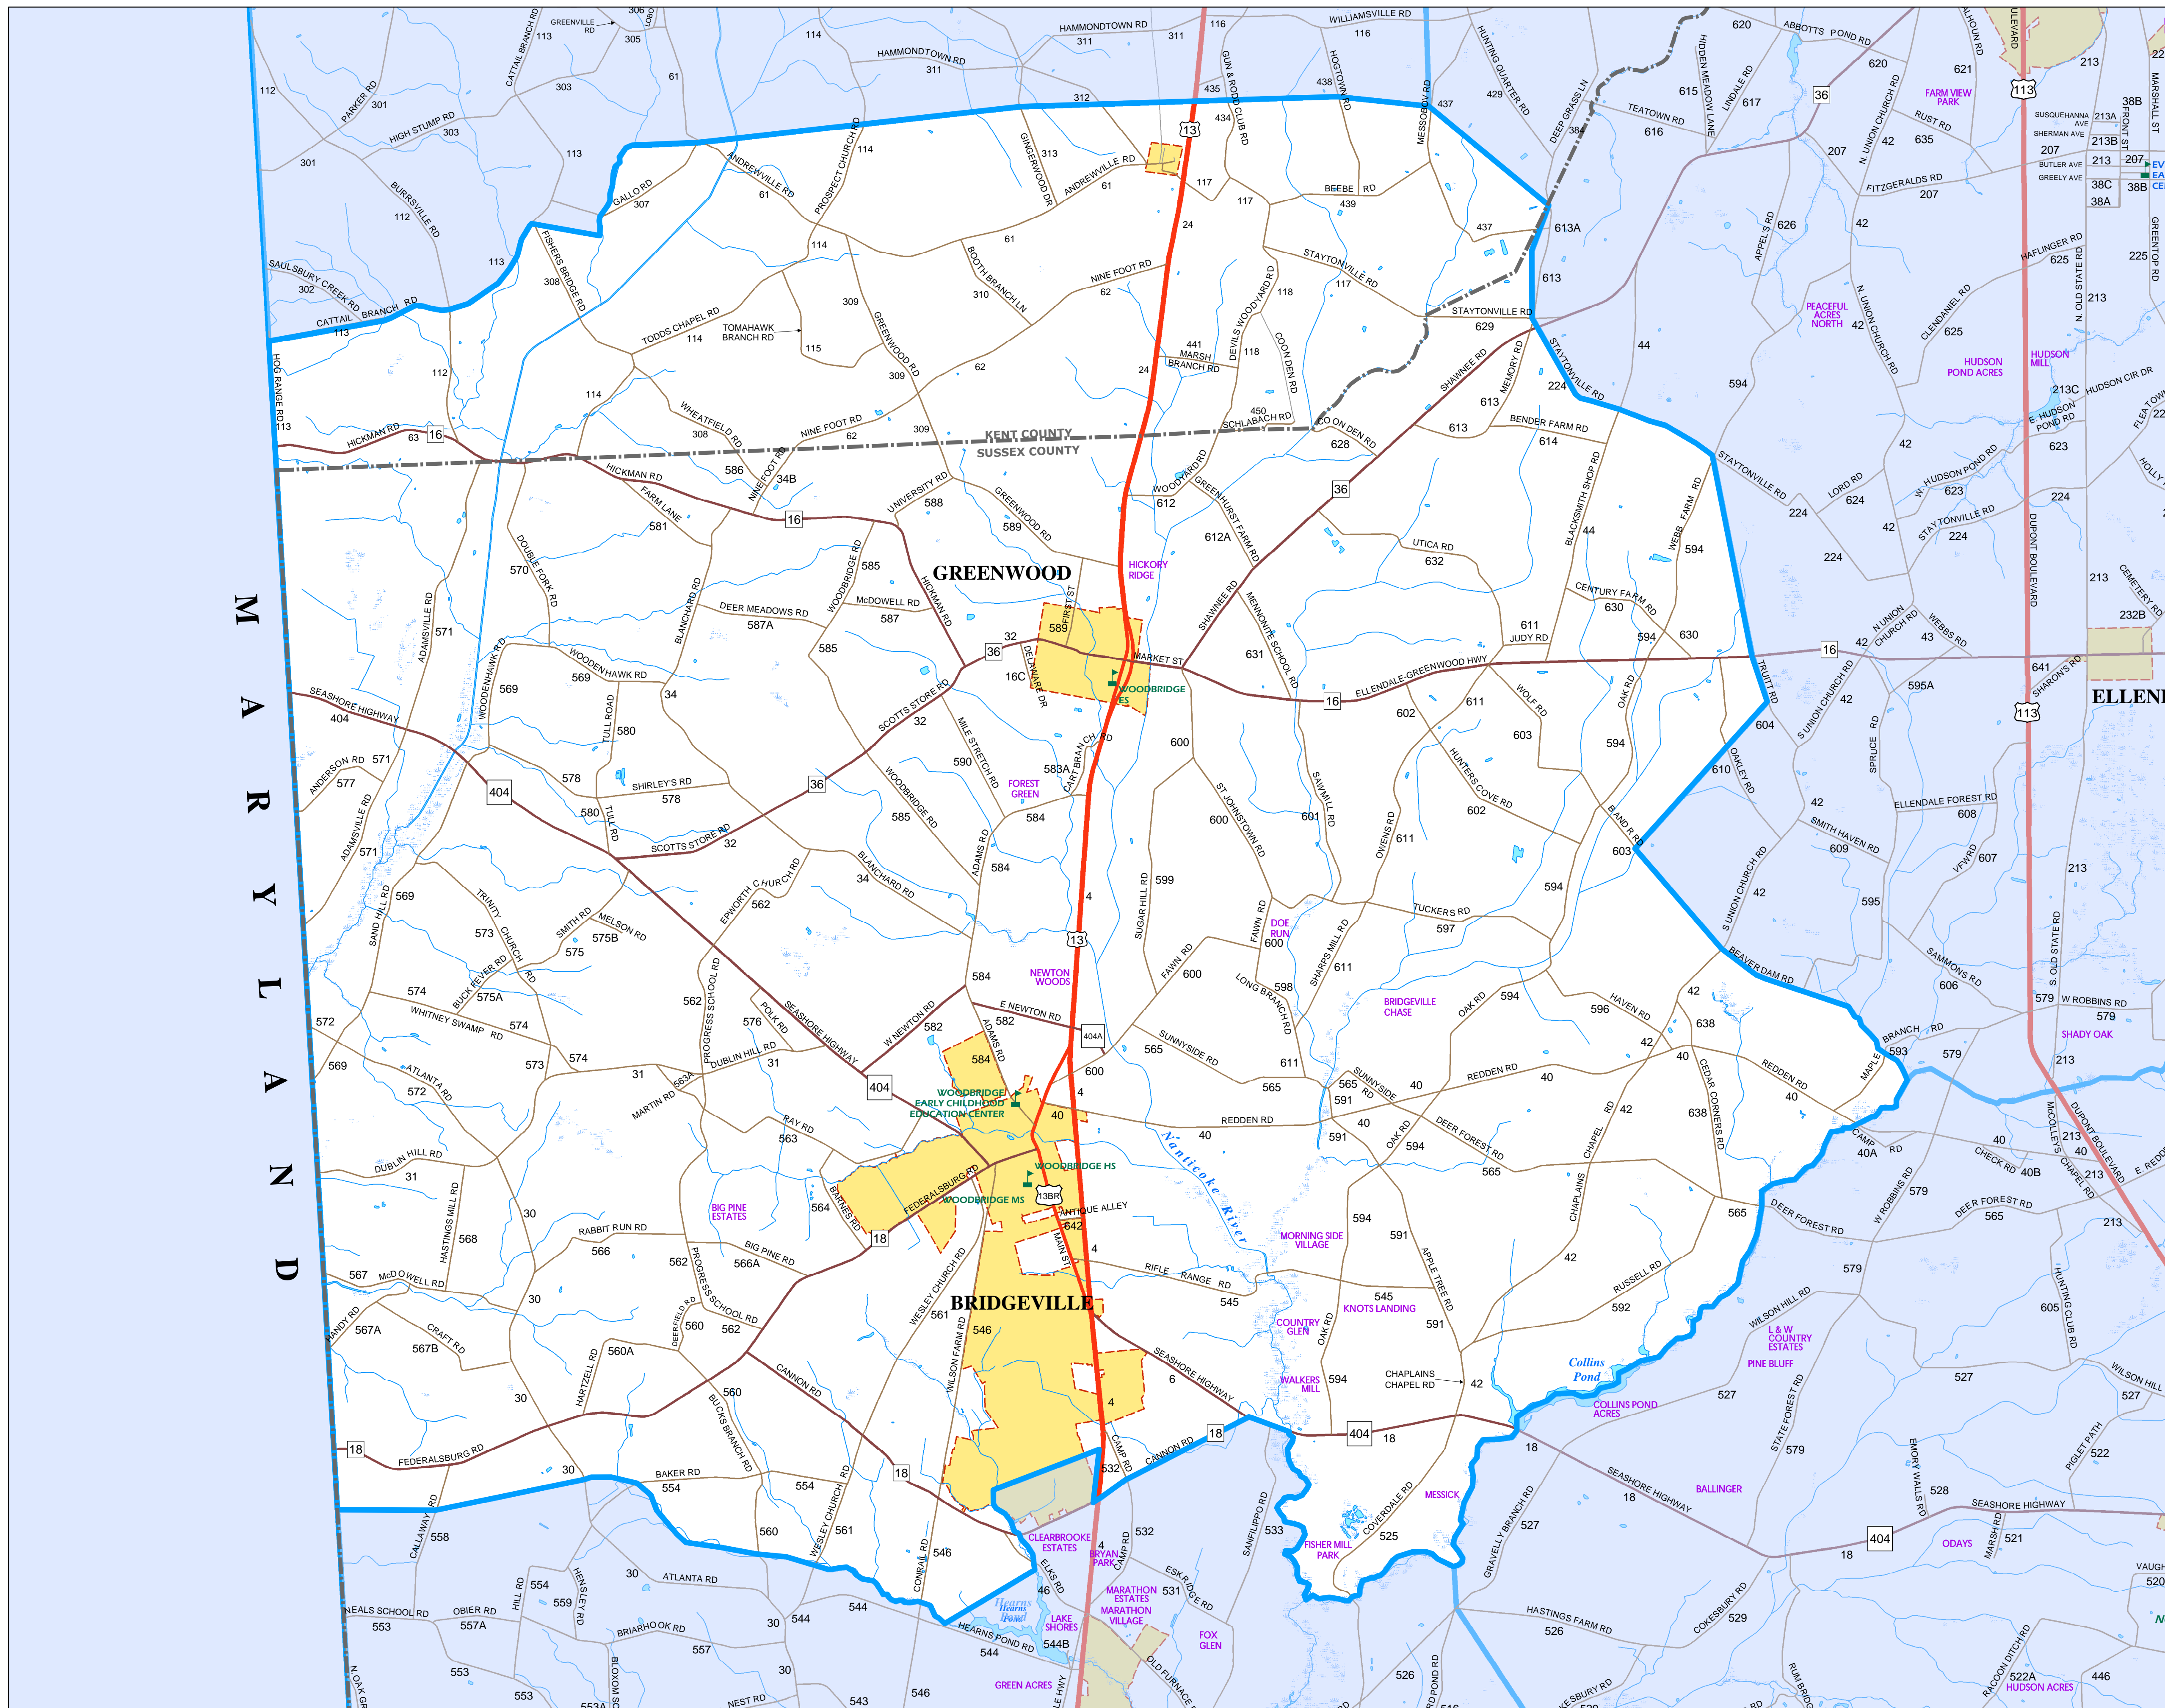

WOODBIDGE SCHOOL DISTRICT

SUSSEX COUNTY SCHOOL DISTRICTS

LEGEND

- SCHOOL DISTRICT
- WATER BODY
- MUNICIPALITY
- SUBDIVISION NAME
- PUBLIC SCHOOL
- SHORELINE, RIVER
- US ROUTE
- STATE ROUTE
- COUNTY ROUTE
- OTHER ROADS

OCTOBER 2003

Created for
**DEPARTMENT OF ELECTIONS
 FOR SUSSEX COUNTY**
 119 NORTH RACE STREET
 GEORGETOWN, DELAWARE
 19947

THOMPSON MAPPING SYSTEMS, INC.