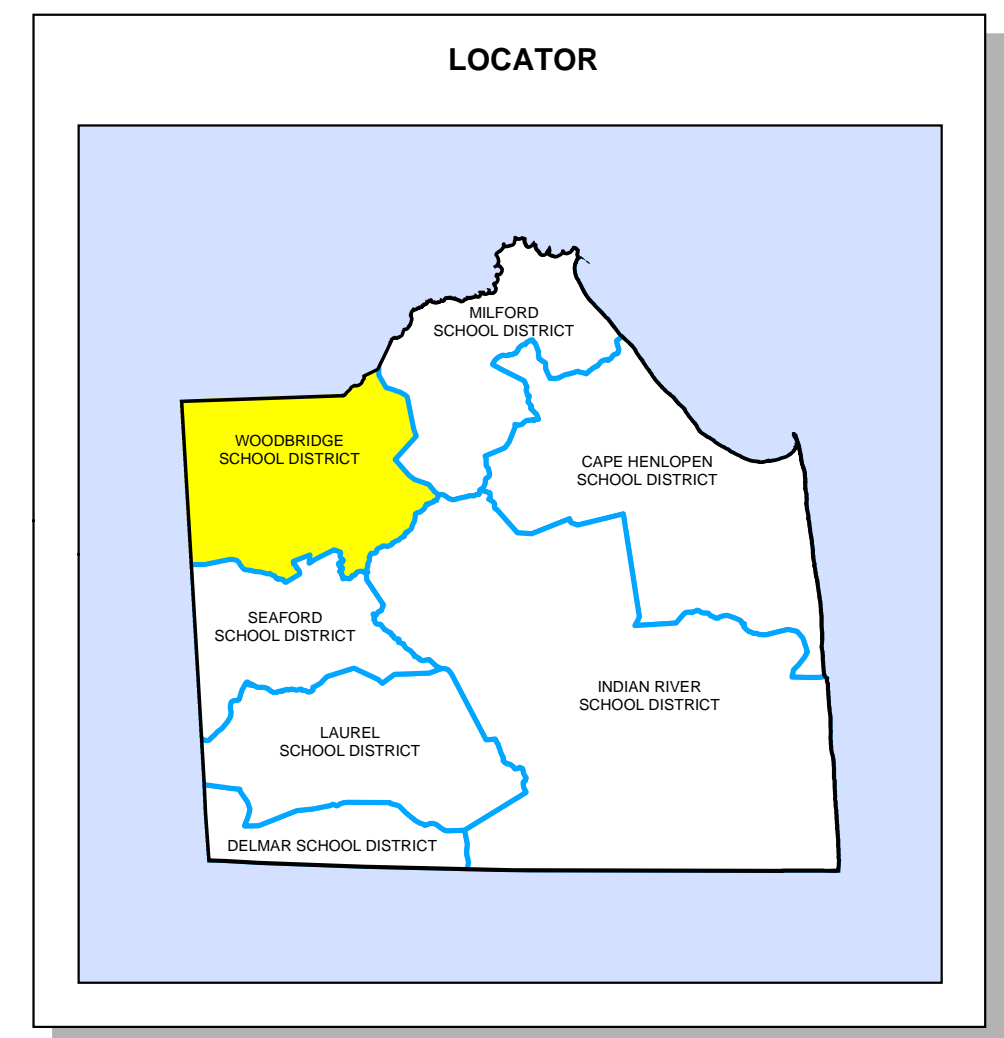

WOODBIDGE SCHOOL DISTRICT

SUSSEX COUNTY SCHOOL DISTRICTS

LEGEND

- SCHOOL DISTRICT
- WATER BODY
- MUNICIPALITY
- SUBDIVISION NAME
- PUBLIC SCHOOL
- SHORELINE, RIVER
- US ROUTE
- STATE ROUTE
- COUNTY ROUTE
- OTHER ROADS

OCTOBER 2003

Created for
**DEPARTMENT OF ELECTIONS
 FOR SUSSEX COUNTY**
 119 NORTH RACE STREET
 GEORGETOWN, DELAWARE
 19947

THOMPSON MAPPING SYSTEMS, INC.