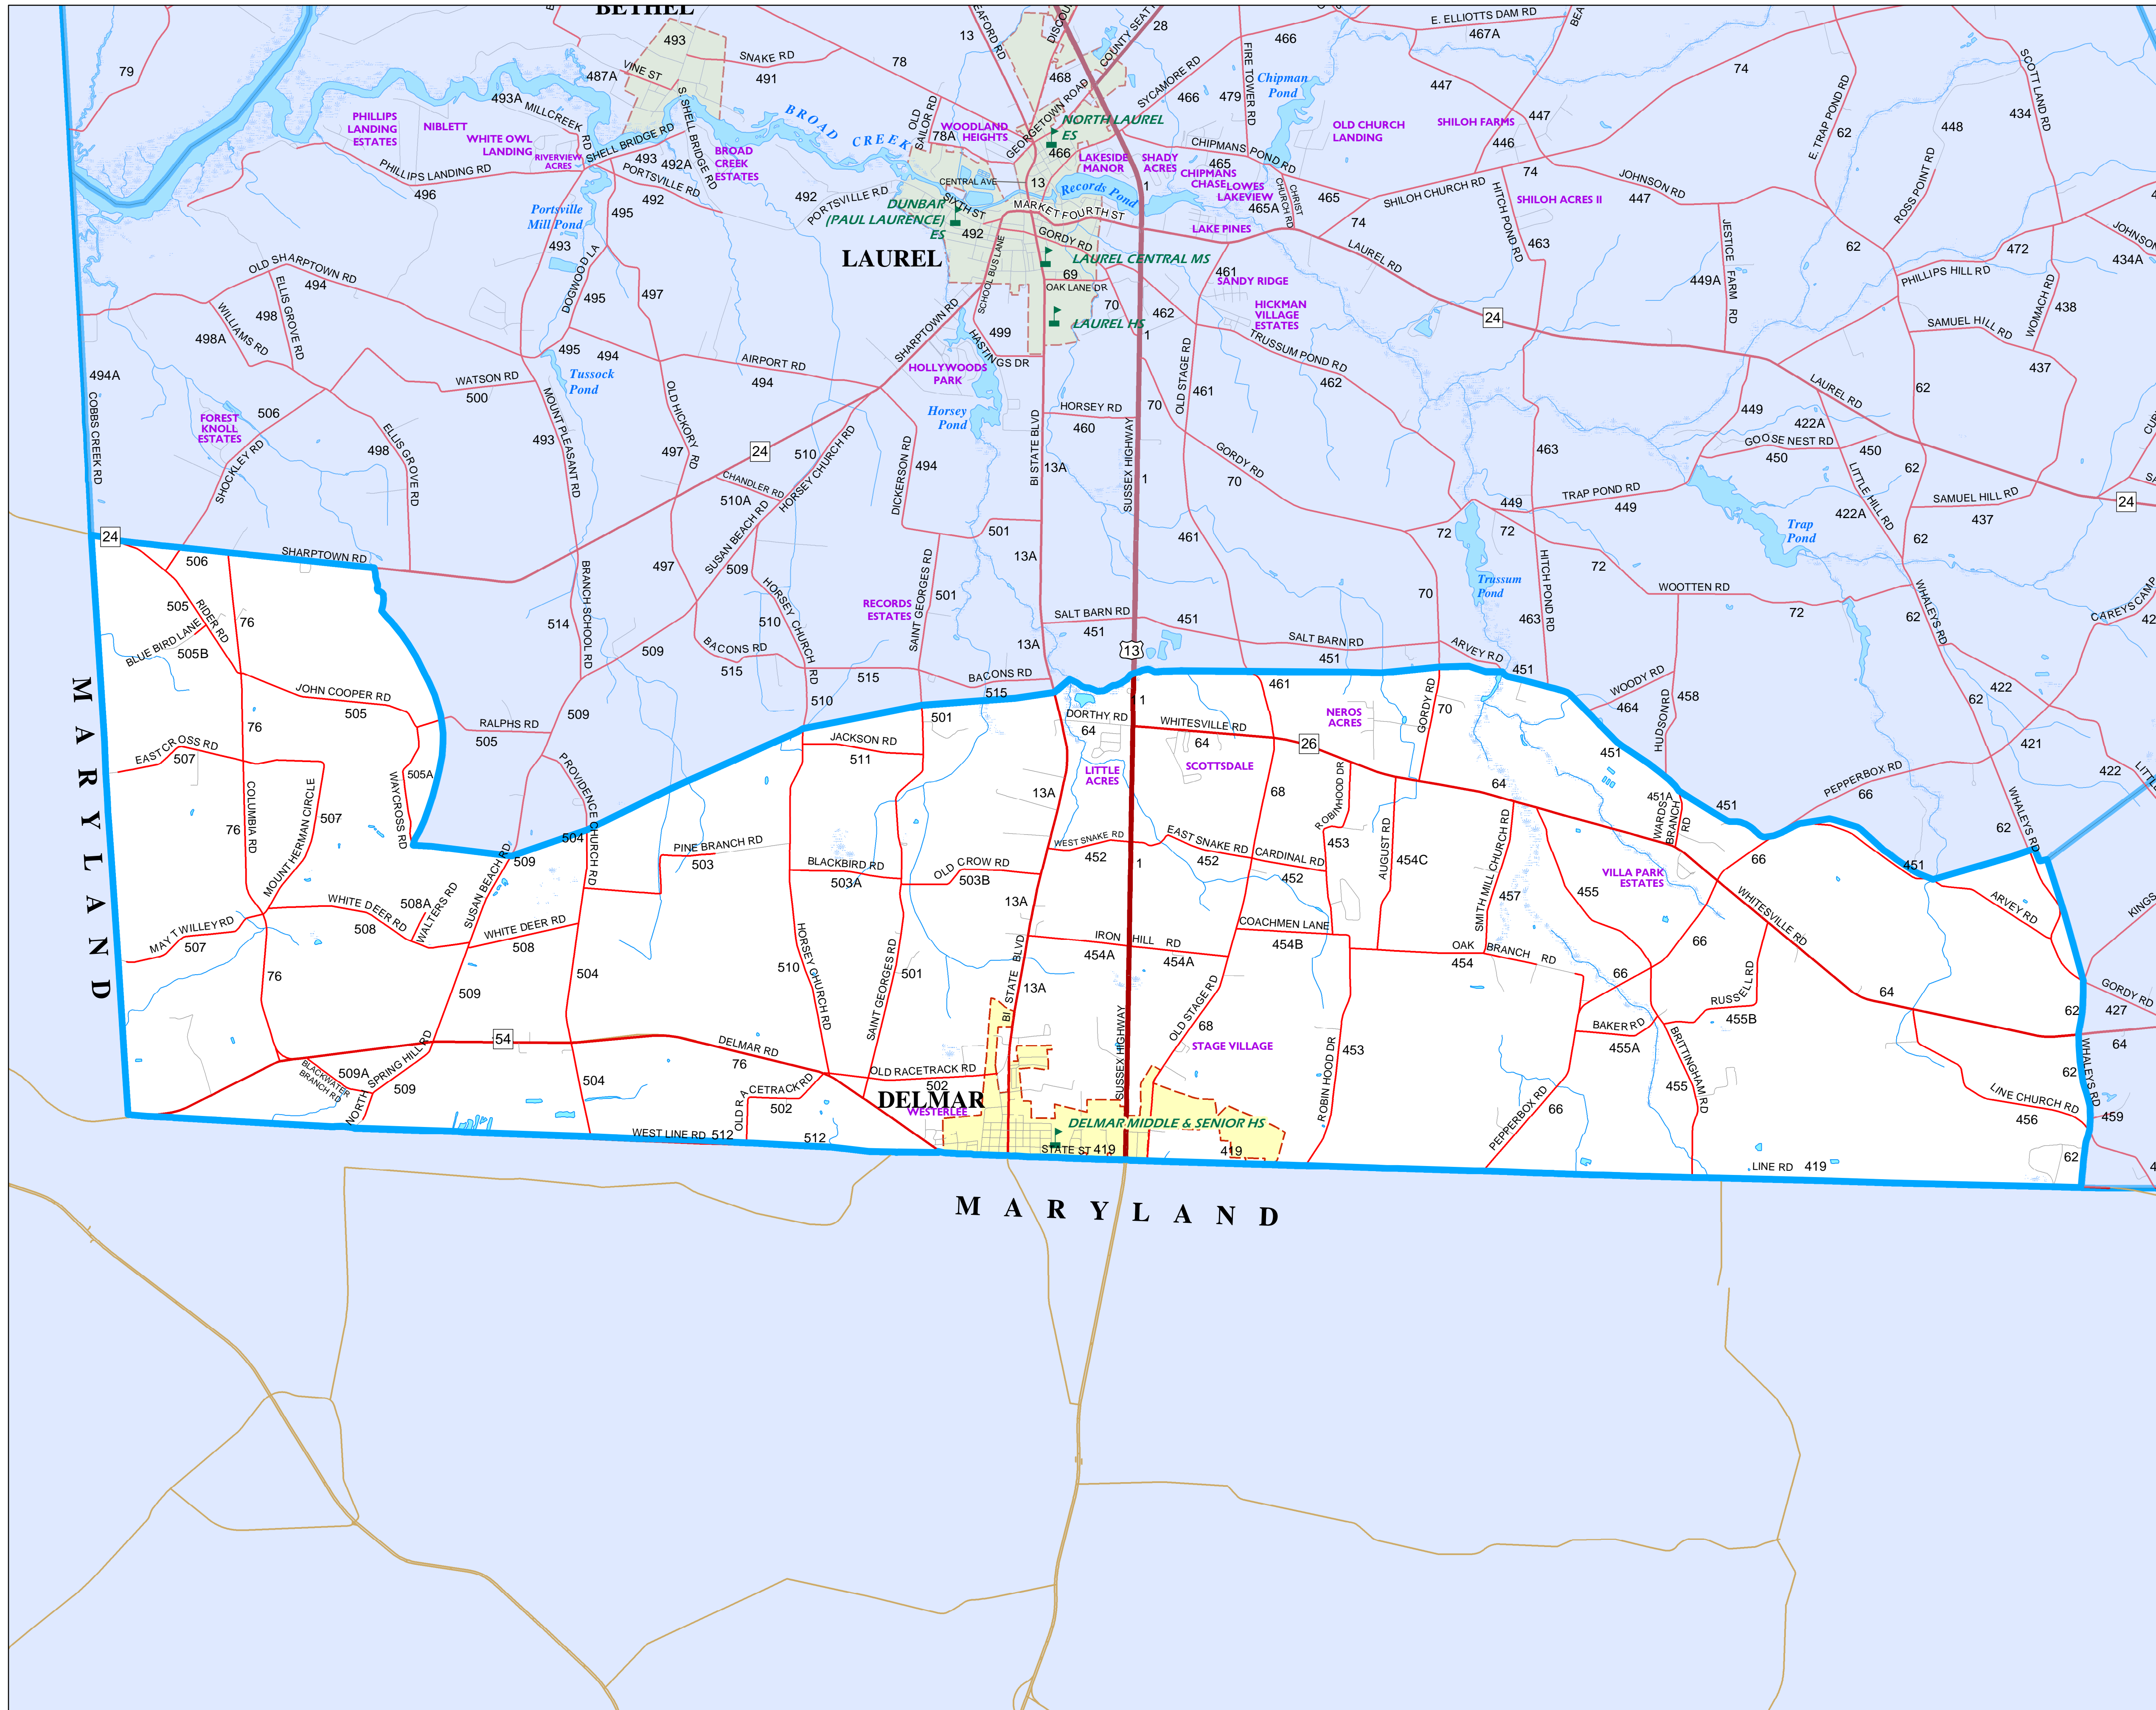

# DELMAR SCHOOL DISTRICT

## SUSSEX COUNTY SCHOOL DISTRICTS

JUNE 2008

By  
  
**THOMPSON MAPPING**  
 SYSTEMS INCORPORATED  
 P.O. BOX 151  
 DOVER, DE 19903  
 www.smartmap.com