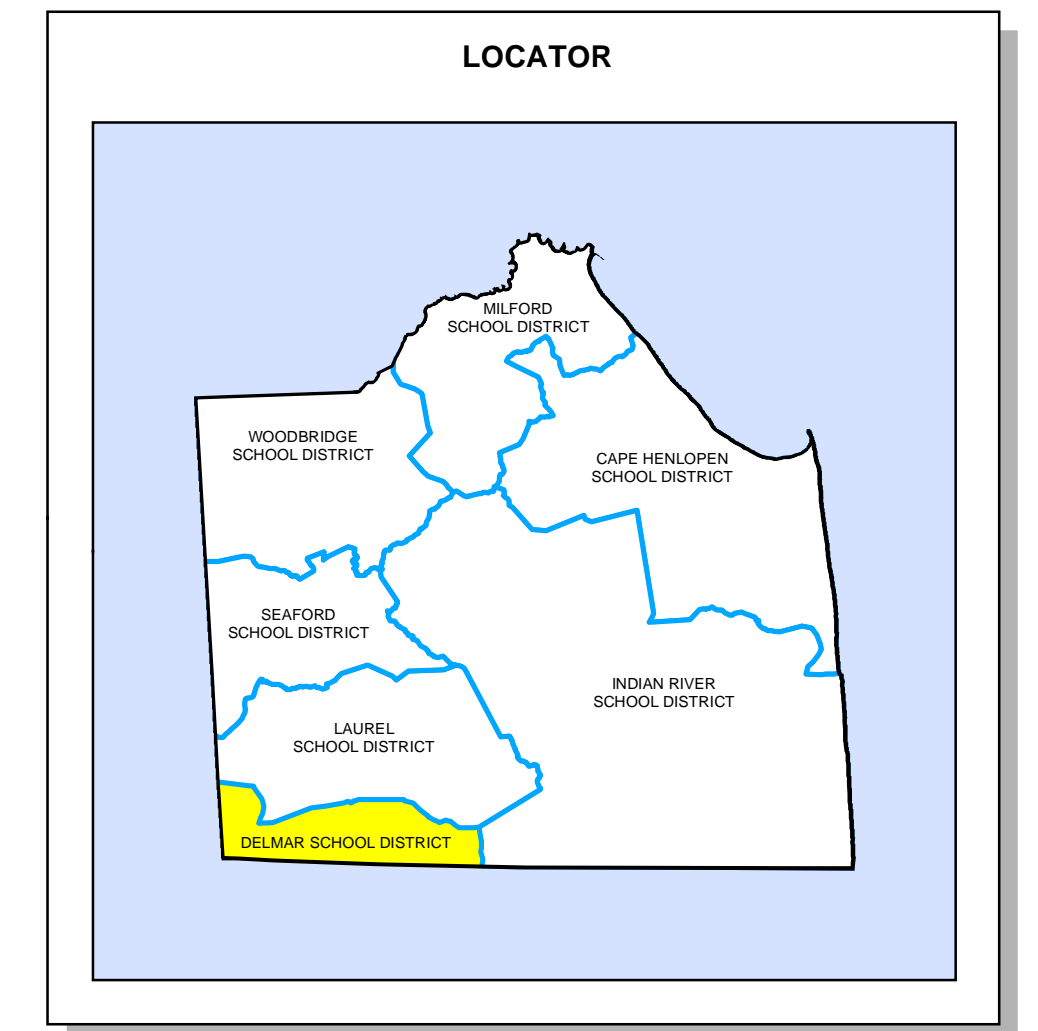

# DELMAR SCHOOL DISTRICT

## SUSSEX COUNTY SCHOOL DISTRICTS

JUNE 2008

By  
  
**THOMPSON MAPPING**  
 SYSTEMS INCORPORATED  
 P.O. BOX 151  
 DOVER, DE 19903  
 www.smartmap.com