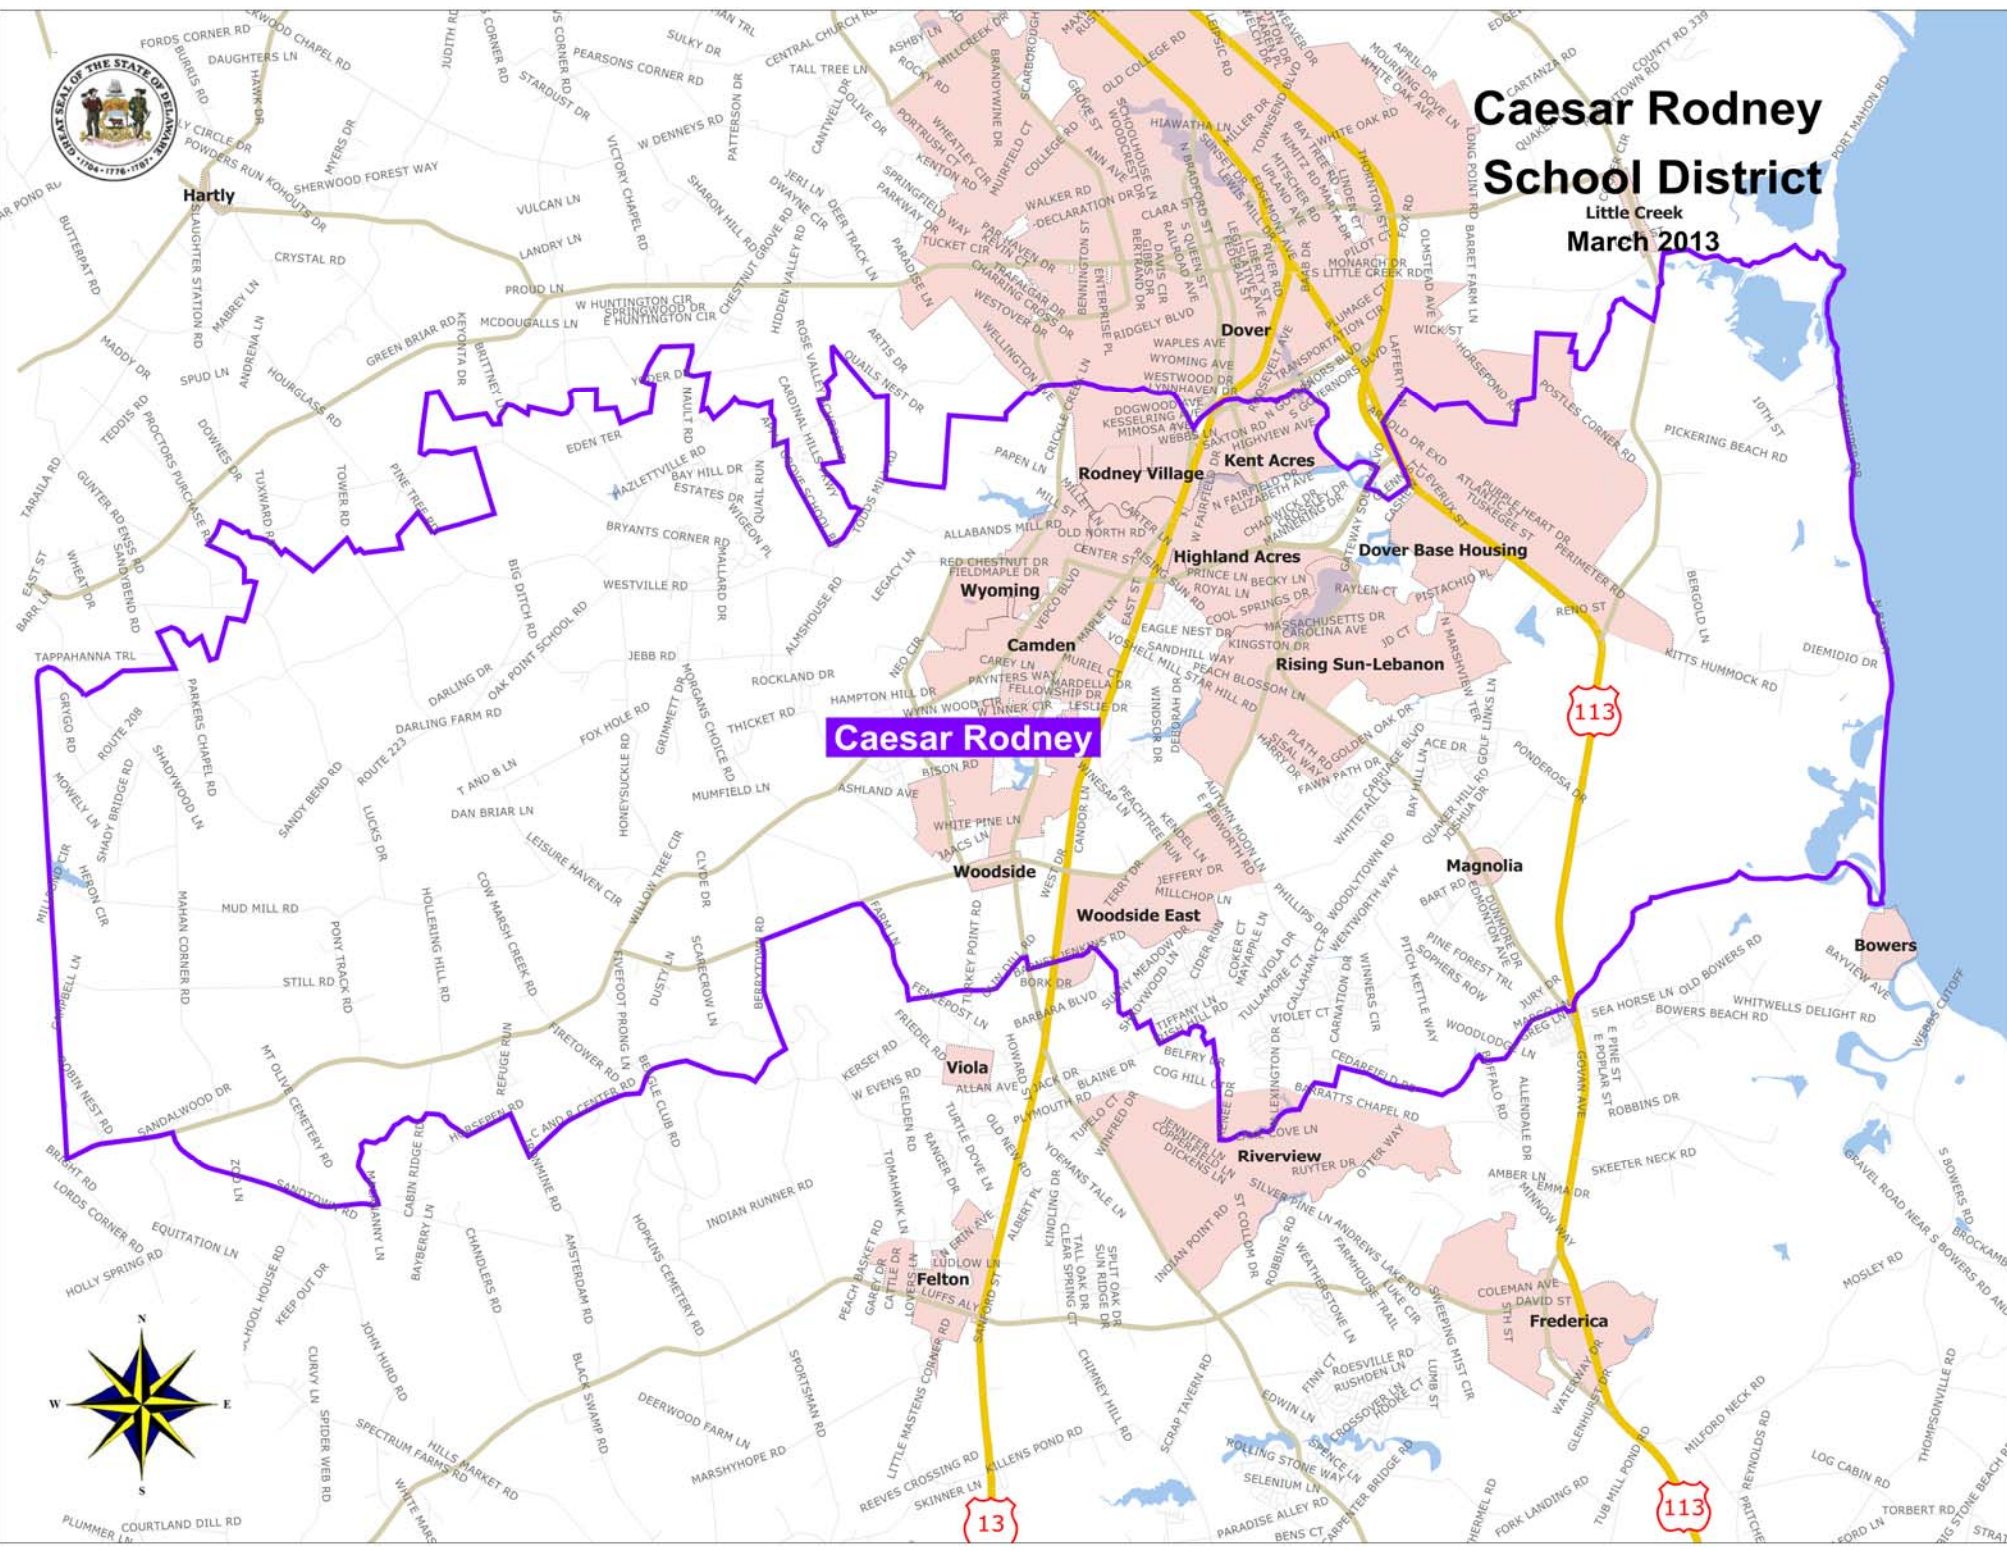

Caesar Rodney School District

Little Creek
March 2013

Caesar Rodney

Hartly

Dover

Rodney Village

Kent Acres

Highland Acres

Dover Base Housing

Wyoming

Camden

Rising Sun-Lebanon

Woodside

Woodside East

Magnolia

Bowers