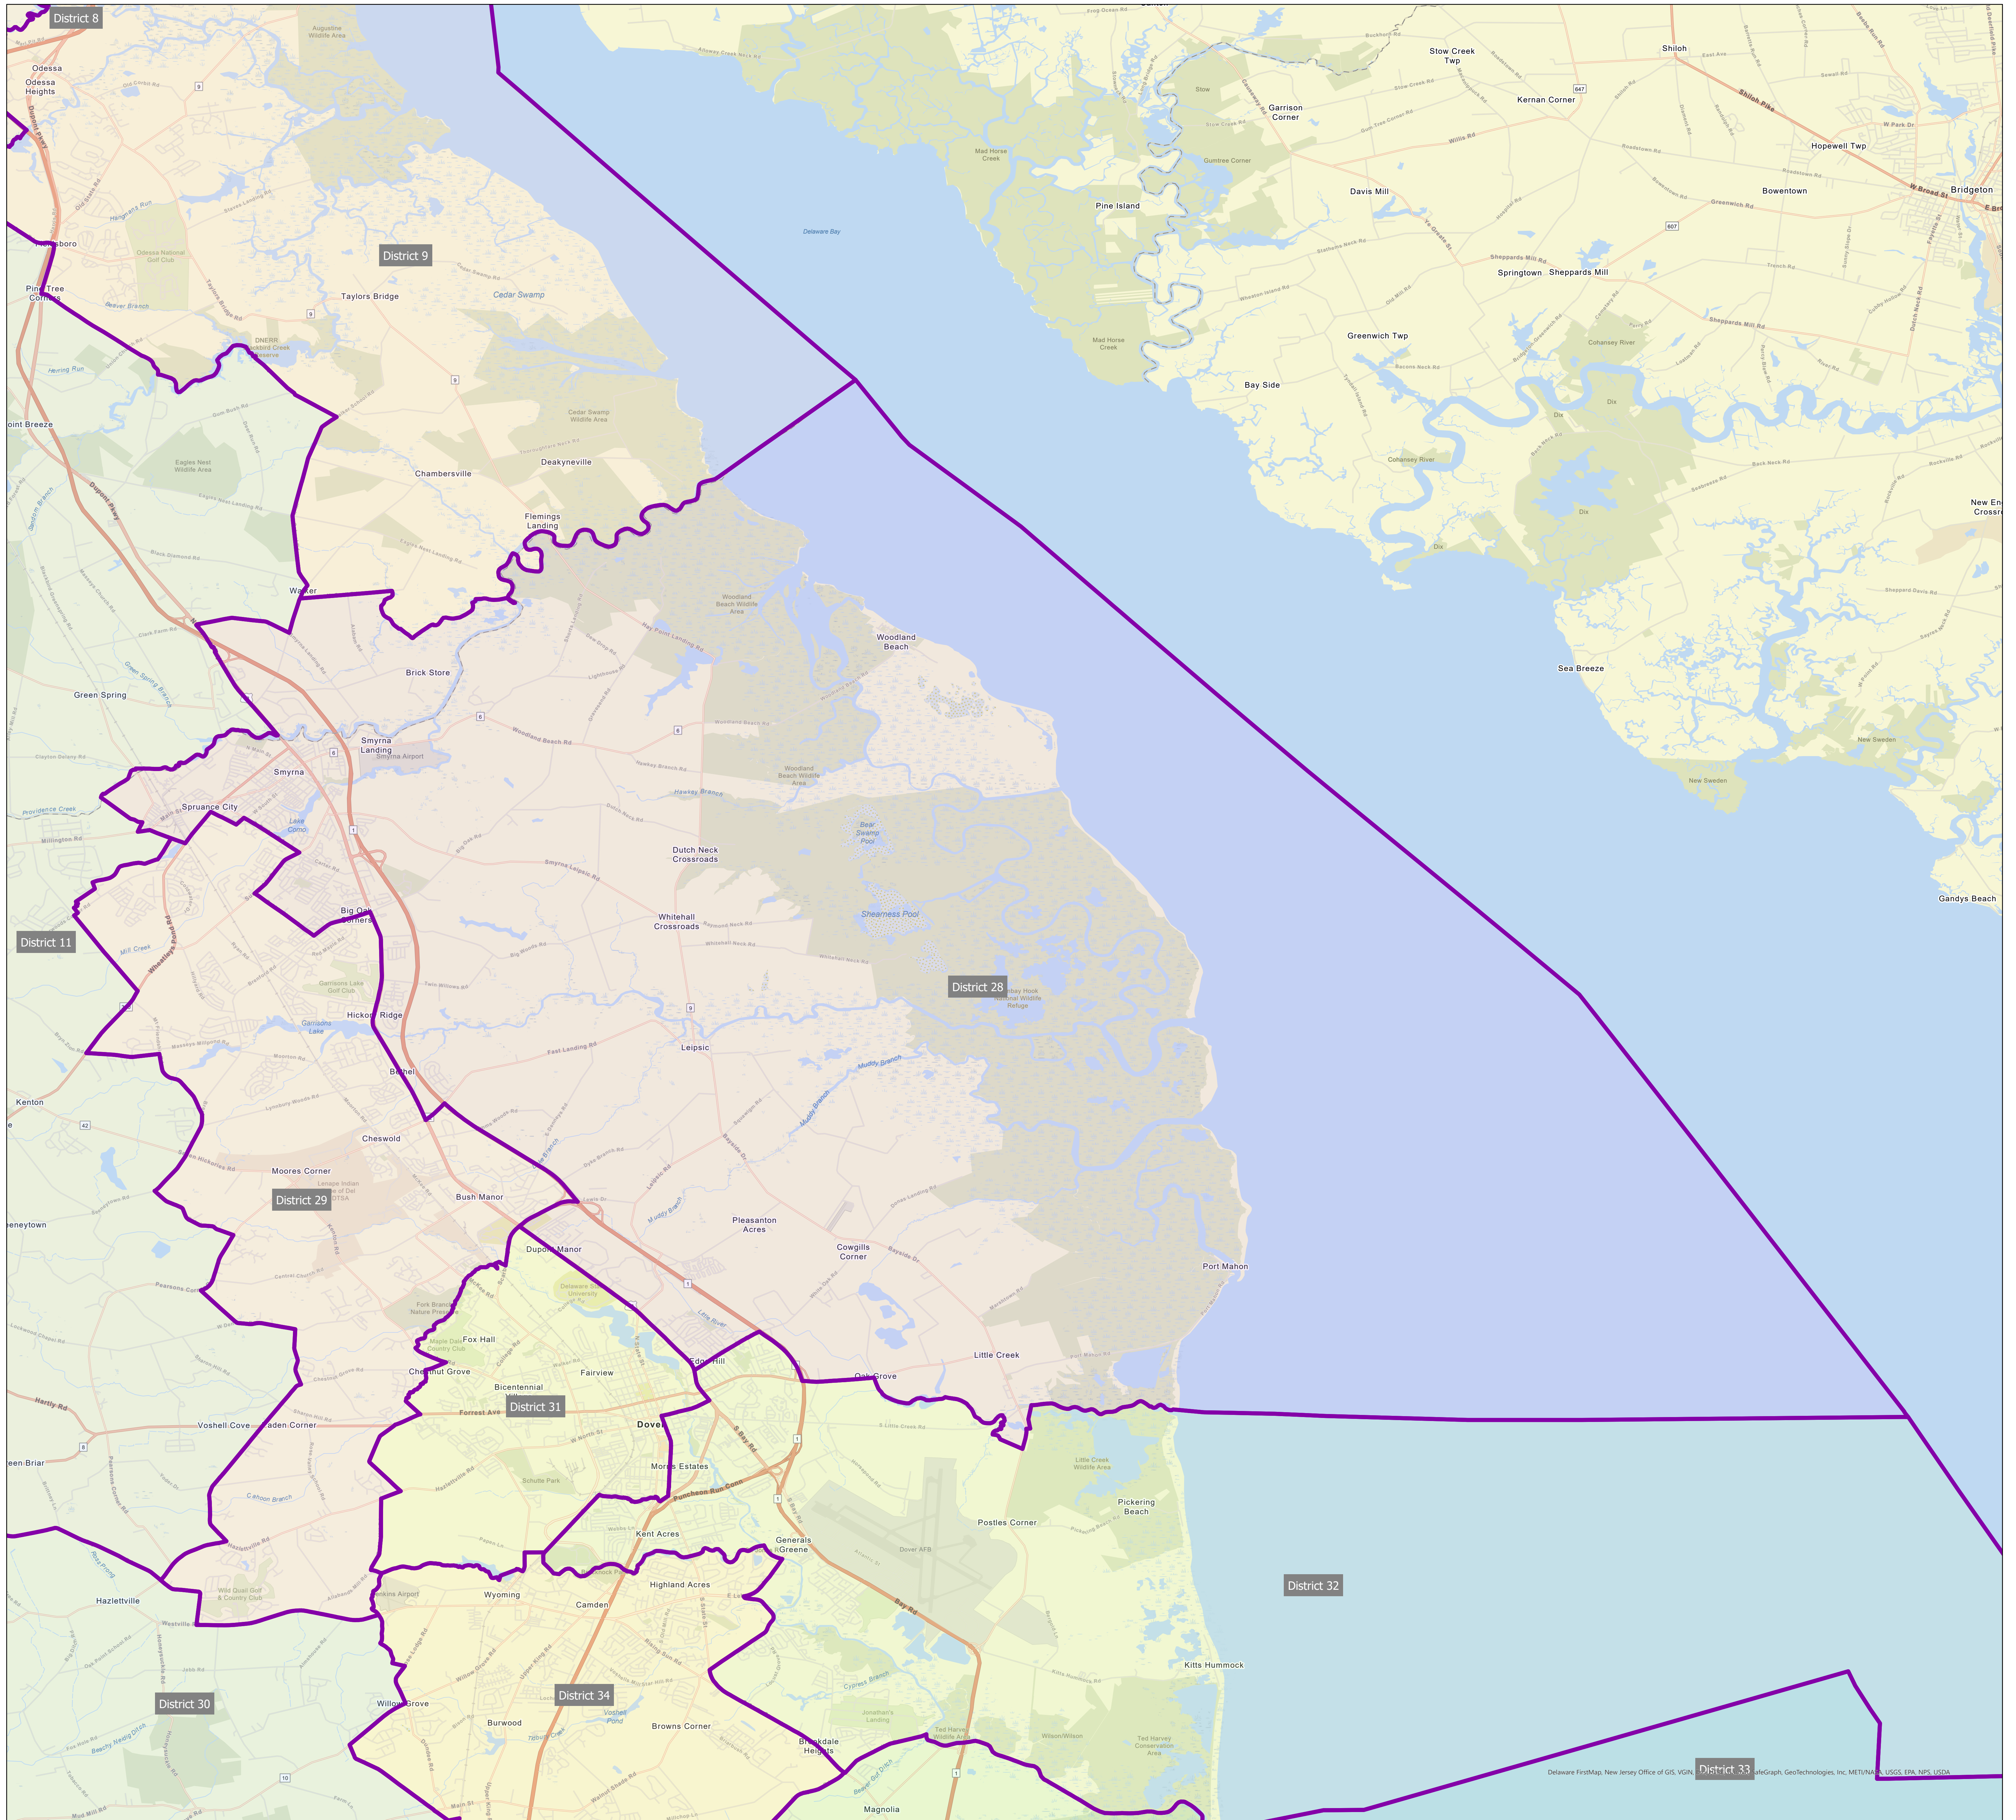

State Representative District 28