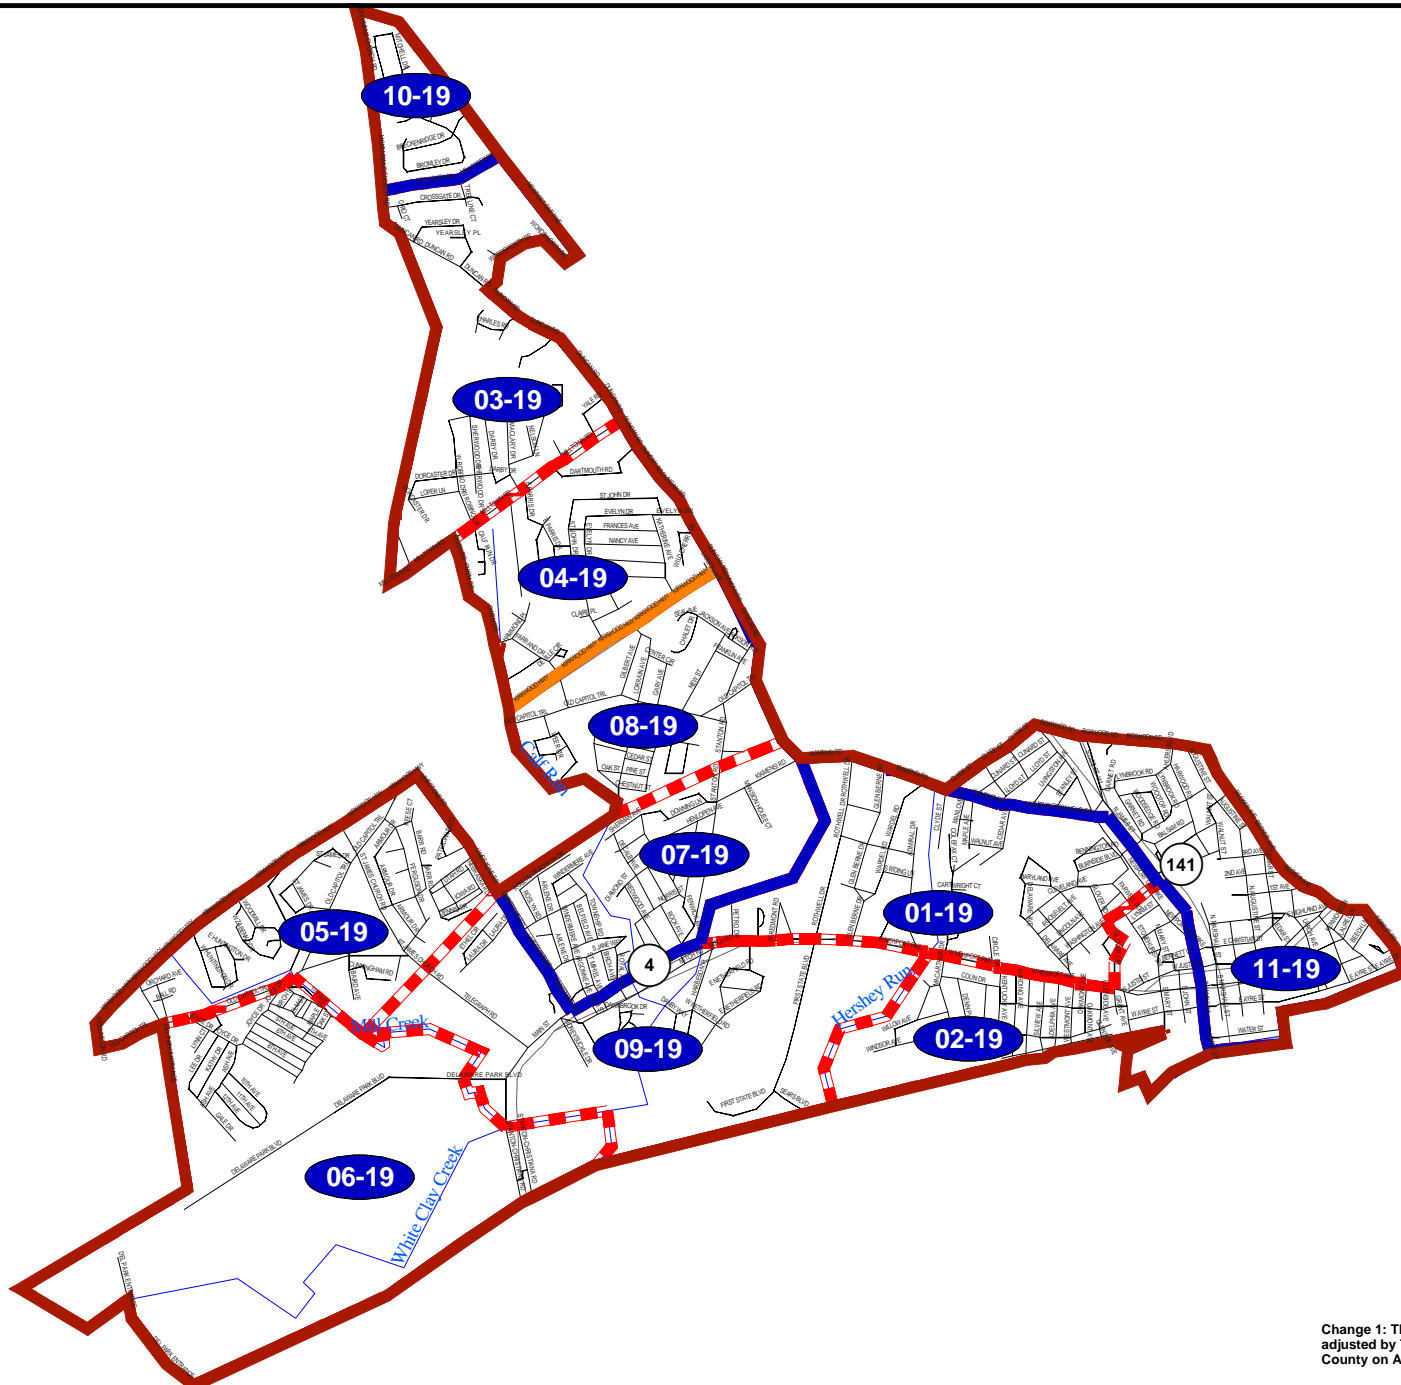

NEW CASTLE COUNTY, DELAWARE
HOUSE DISTRICT 19

Change 1: The line between 01-19 and 09-19 was adjusted by The Board of Elections for New Castle County on August 6, 2002.