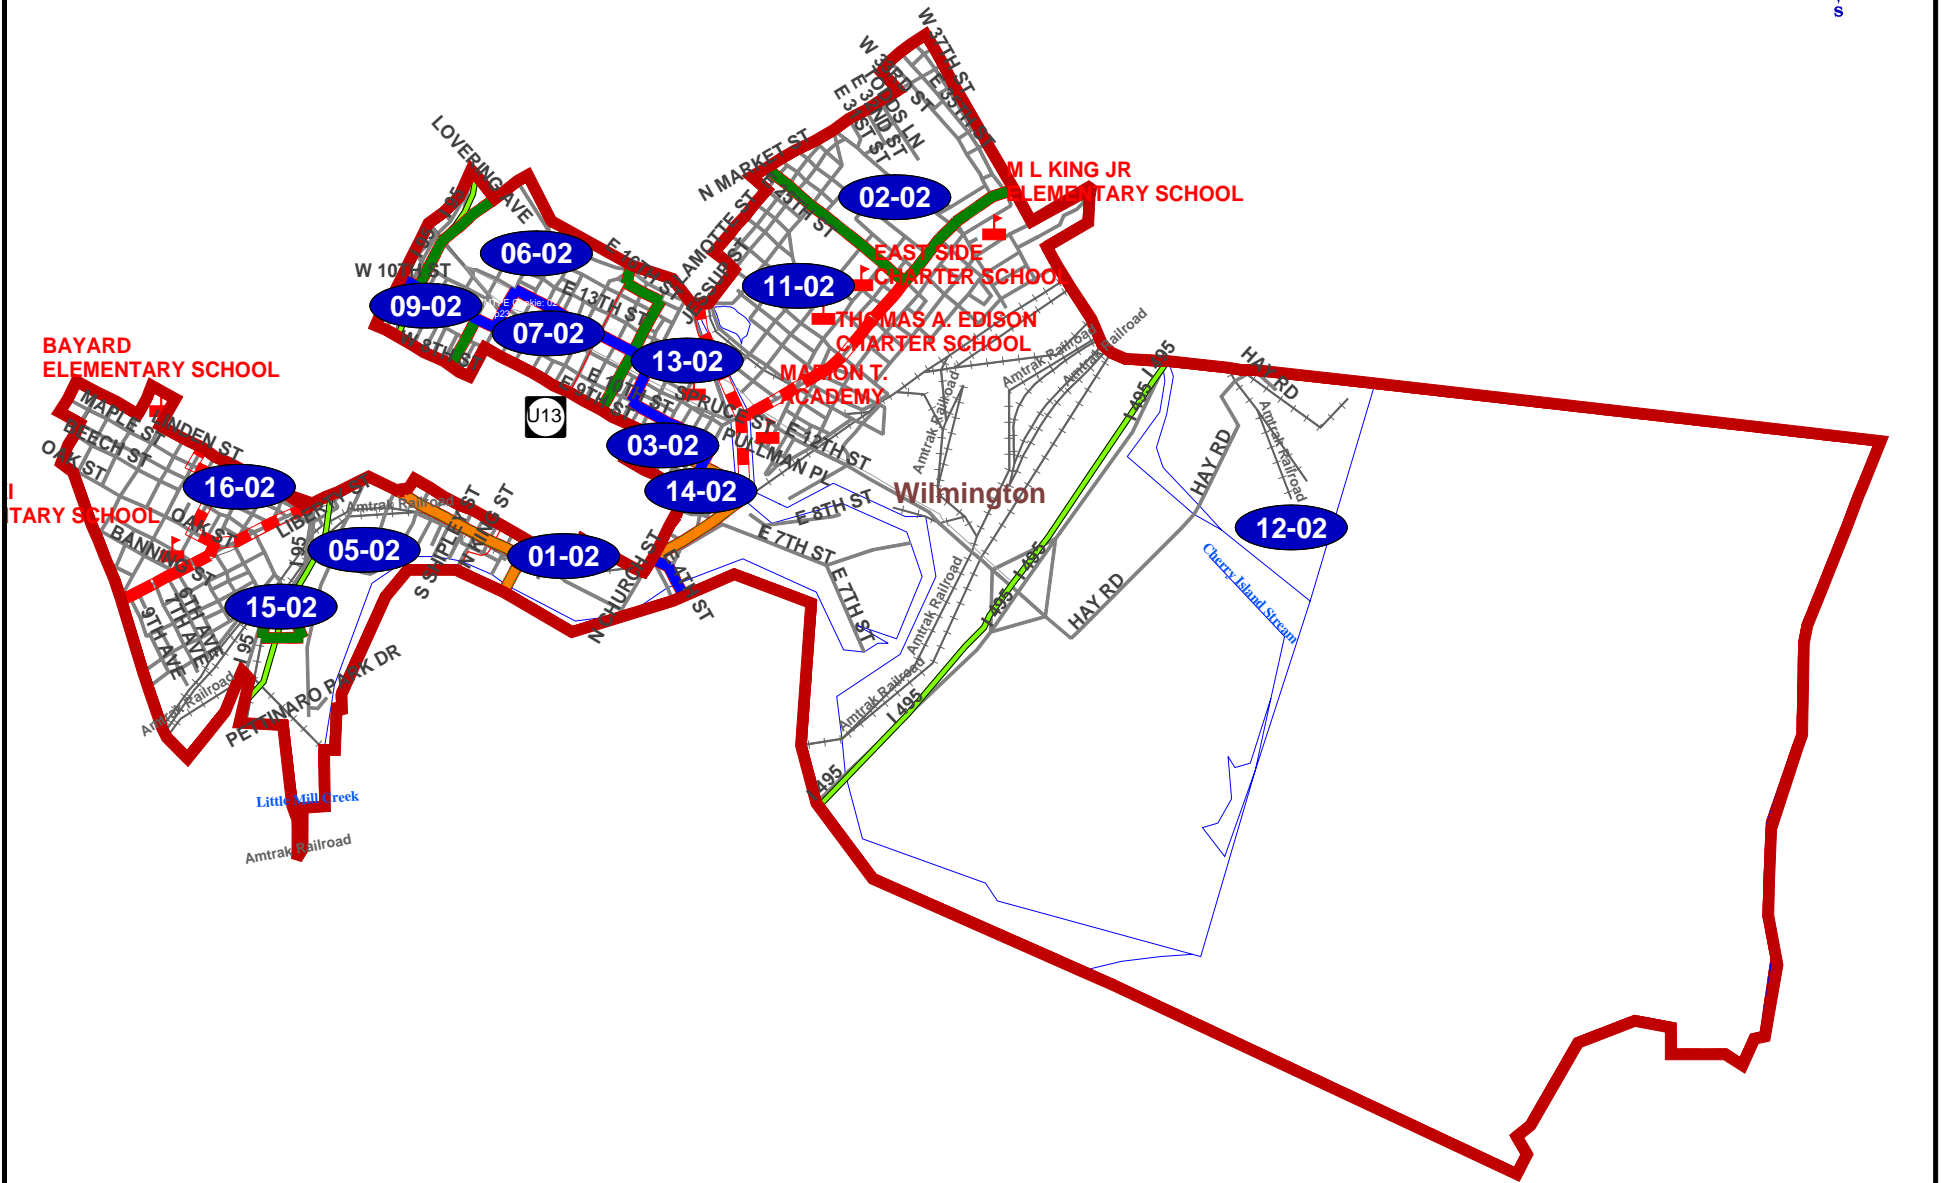

NEW CASTLE COUNTY, DELAWARE
HOUSE DISTRICT 02

Change 1 Addition of Election District 16-02. Approved by the Board of Elections for New Castle County on July 13, 2004.