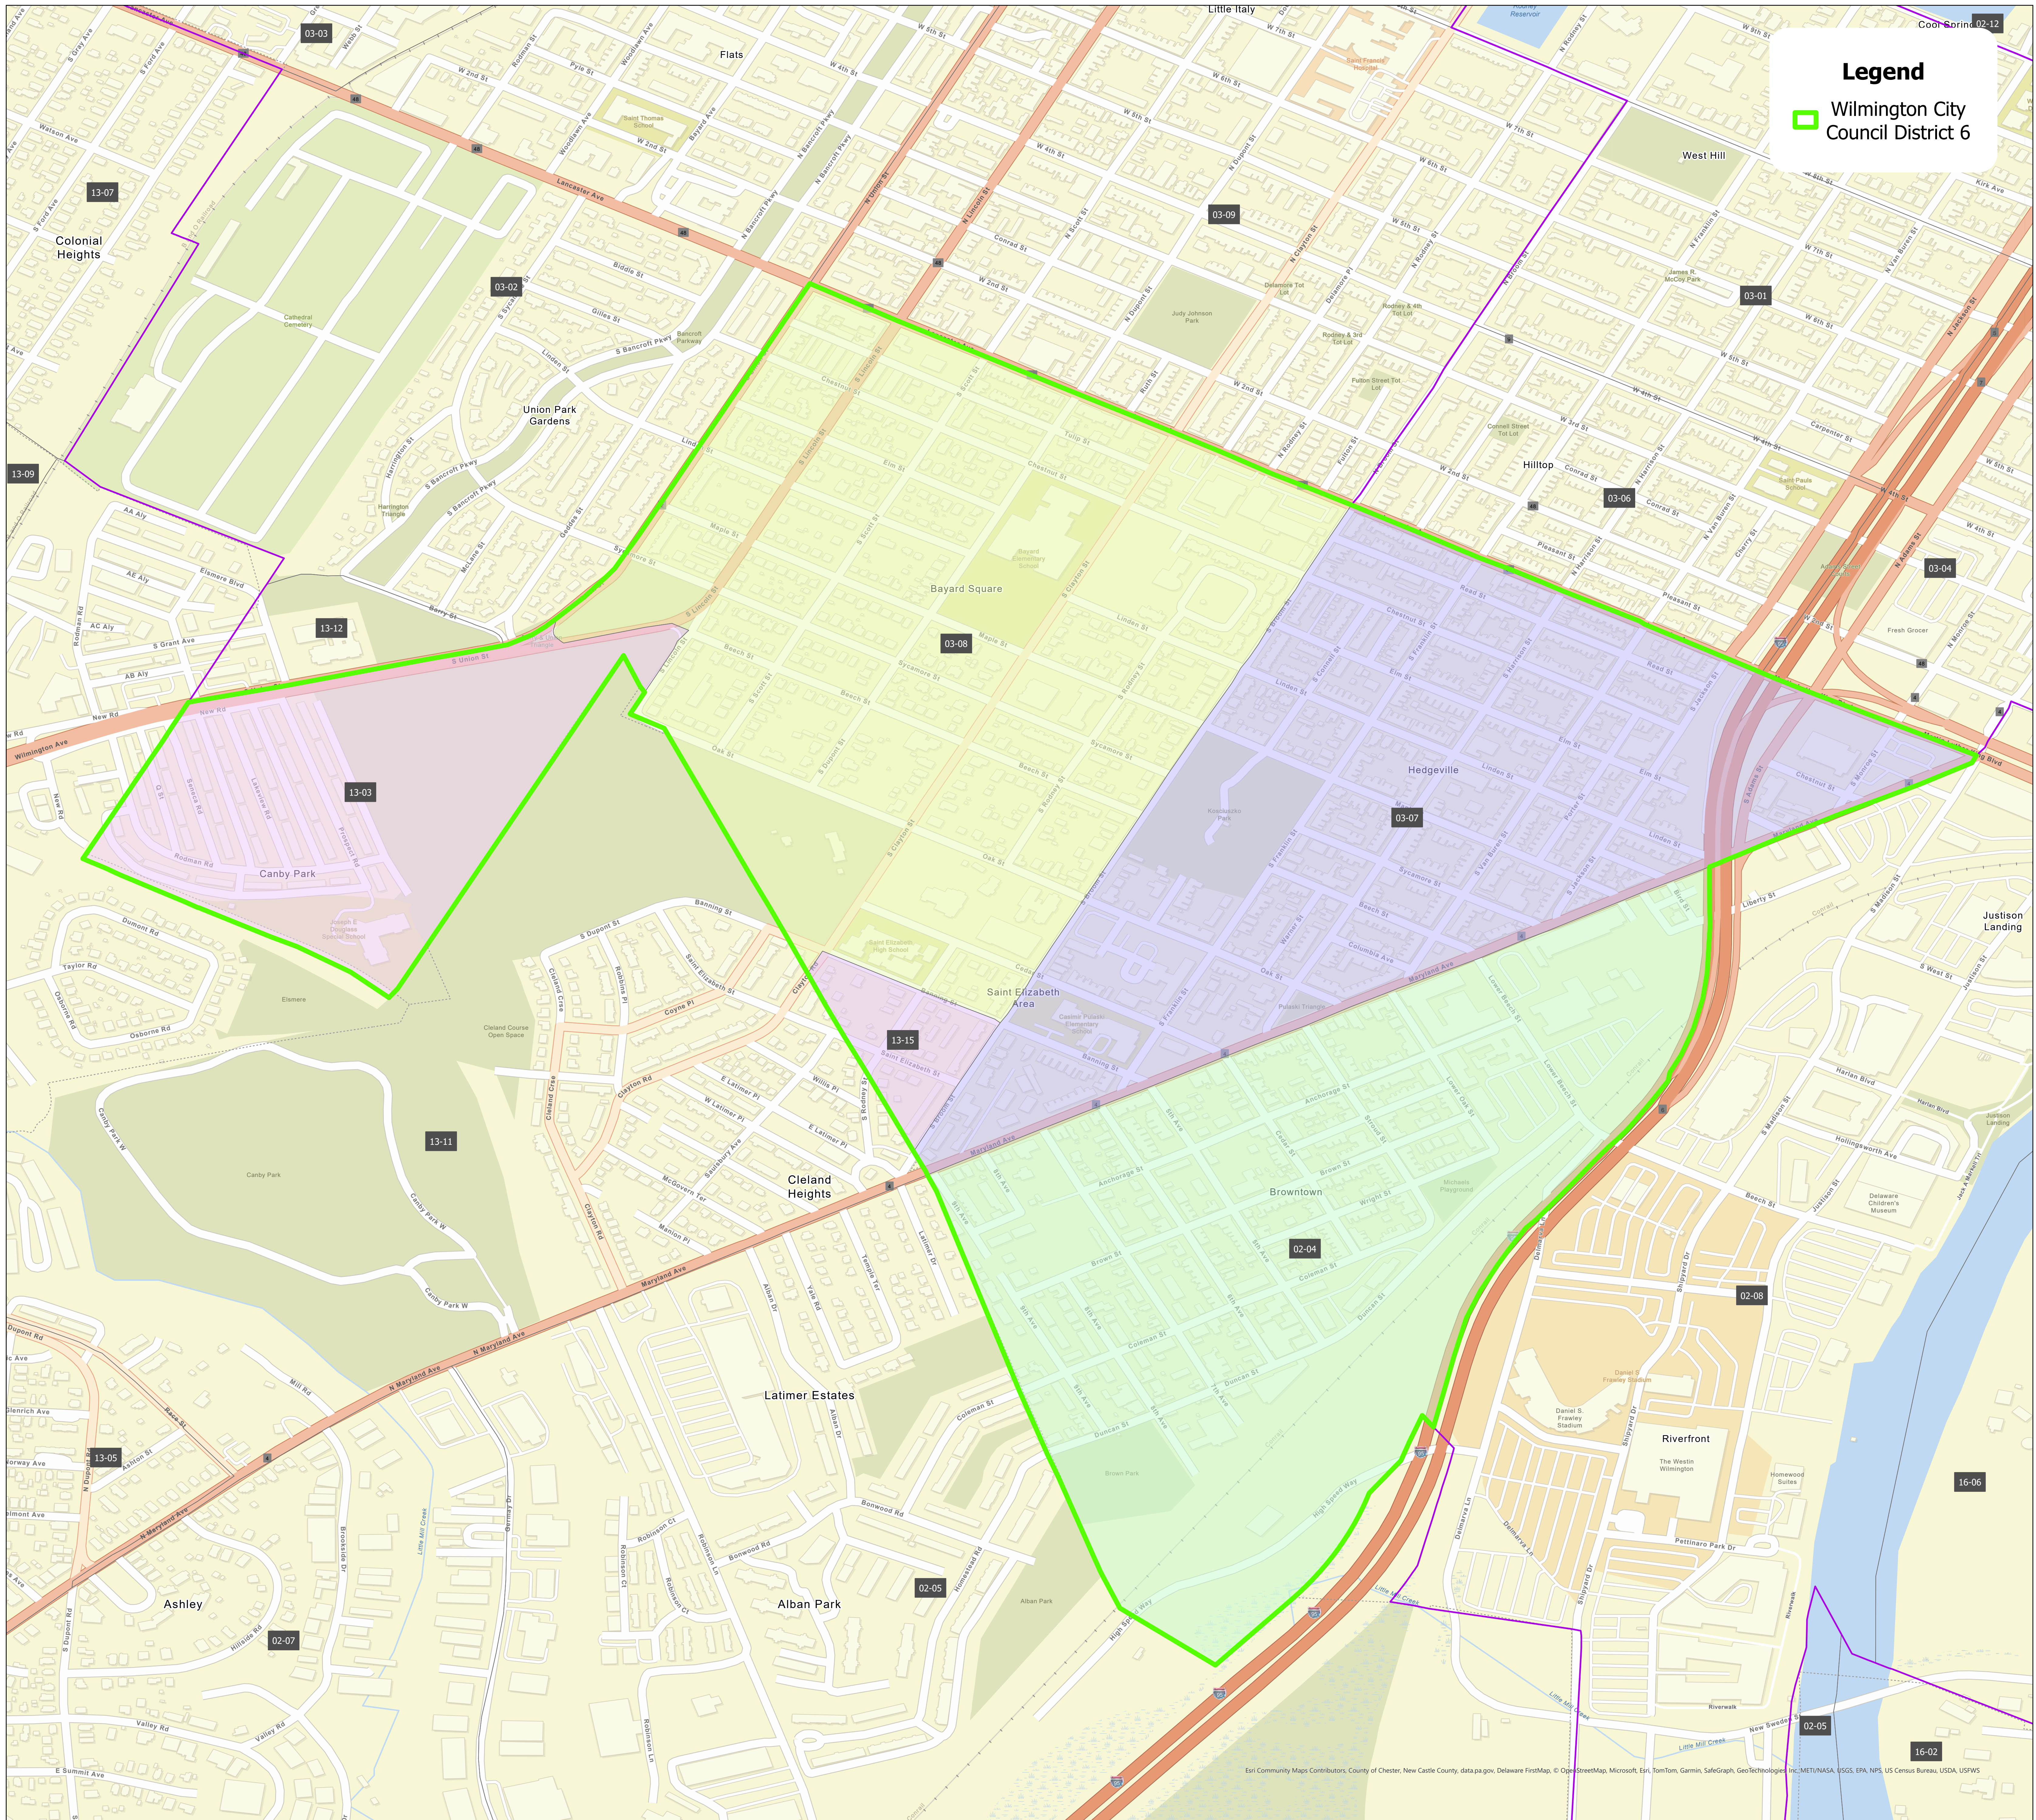

Wilmington City Council District 6

Legend

- Wilmington City Council District 6