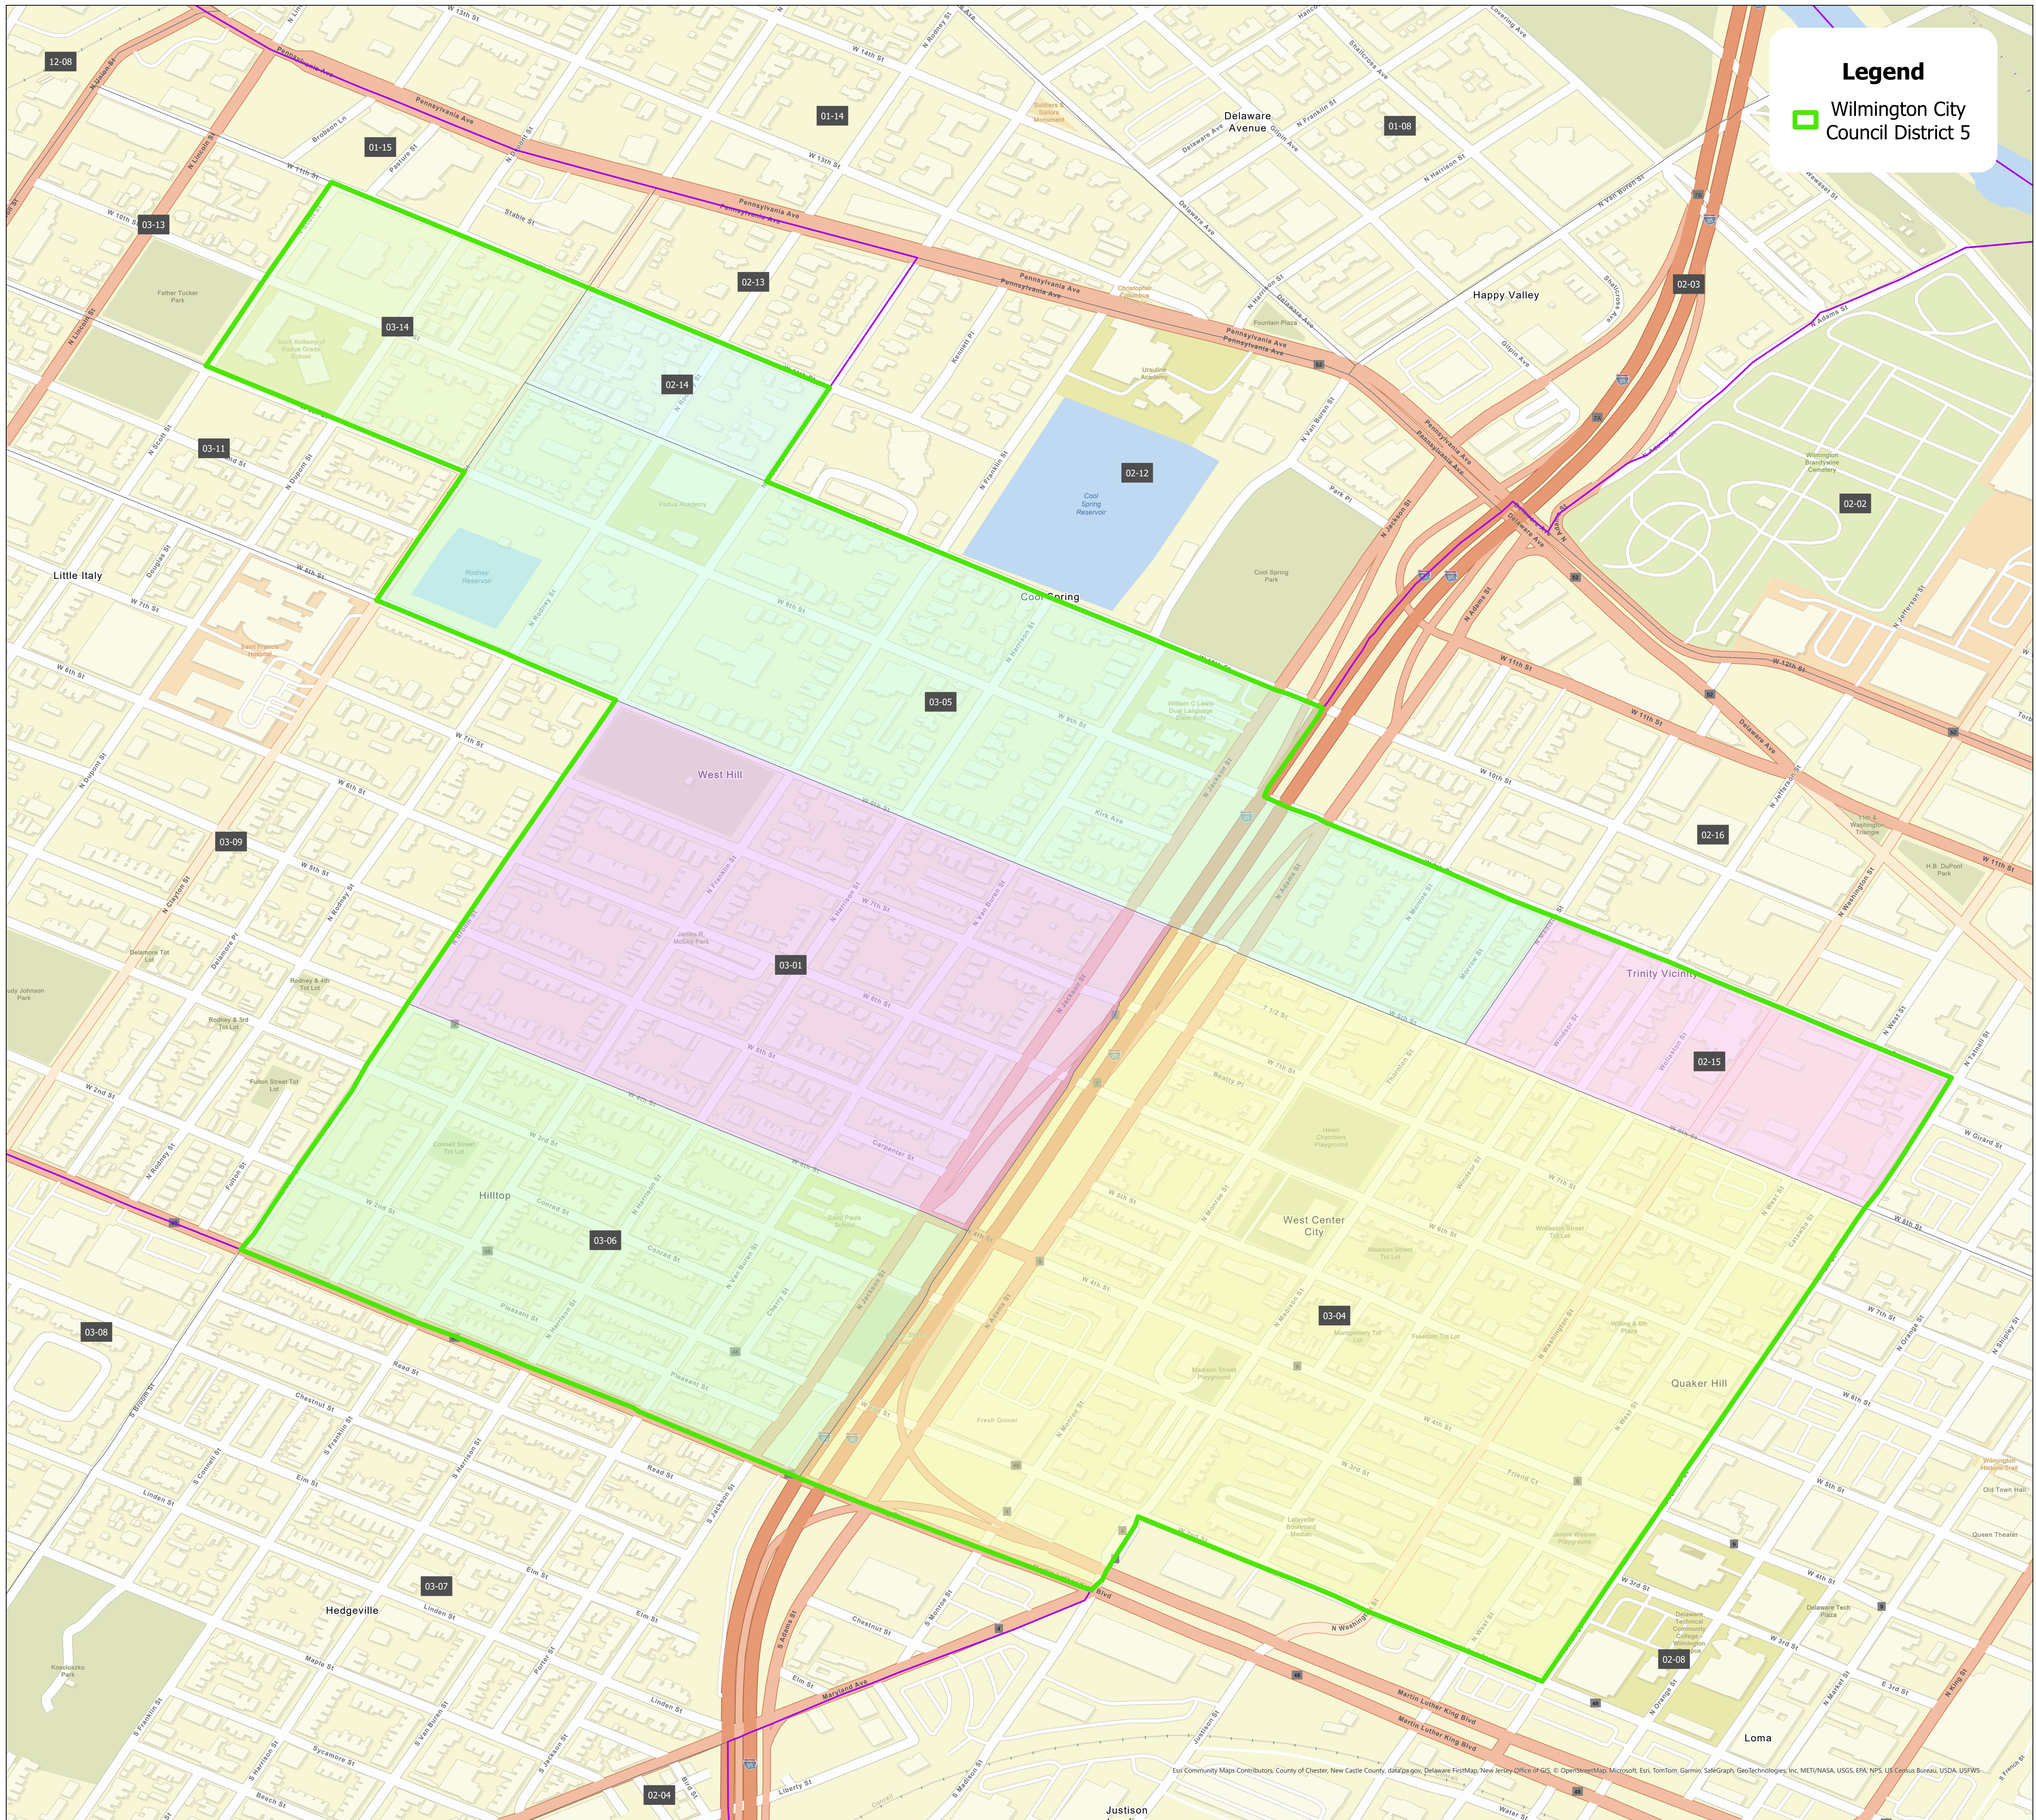

Wilmington City Council District 5

Legend

- Wilmington City Council District 5