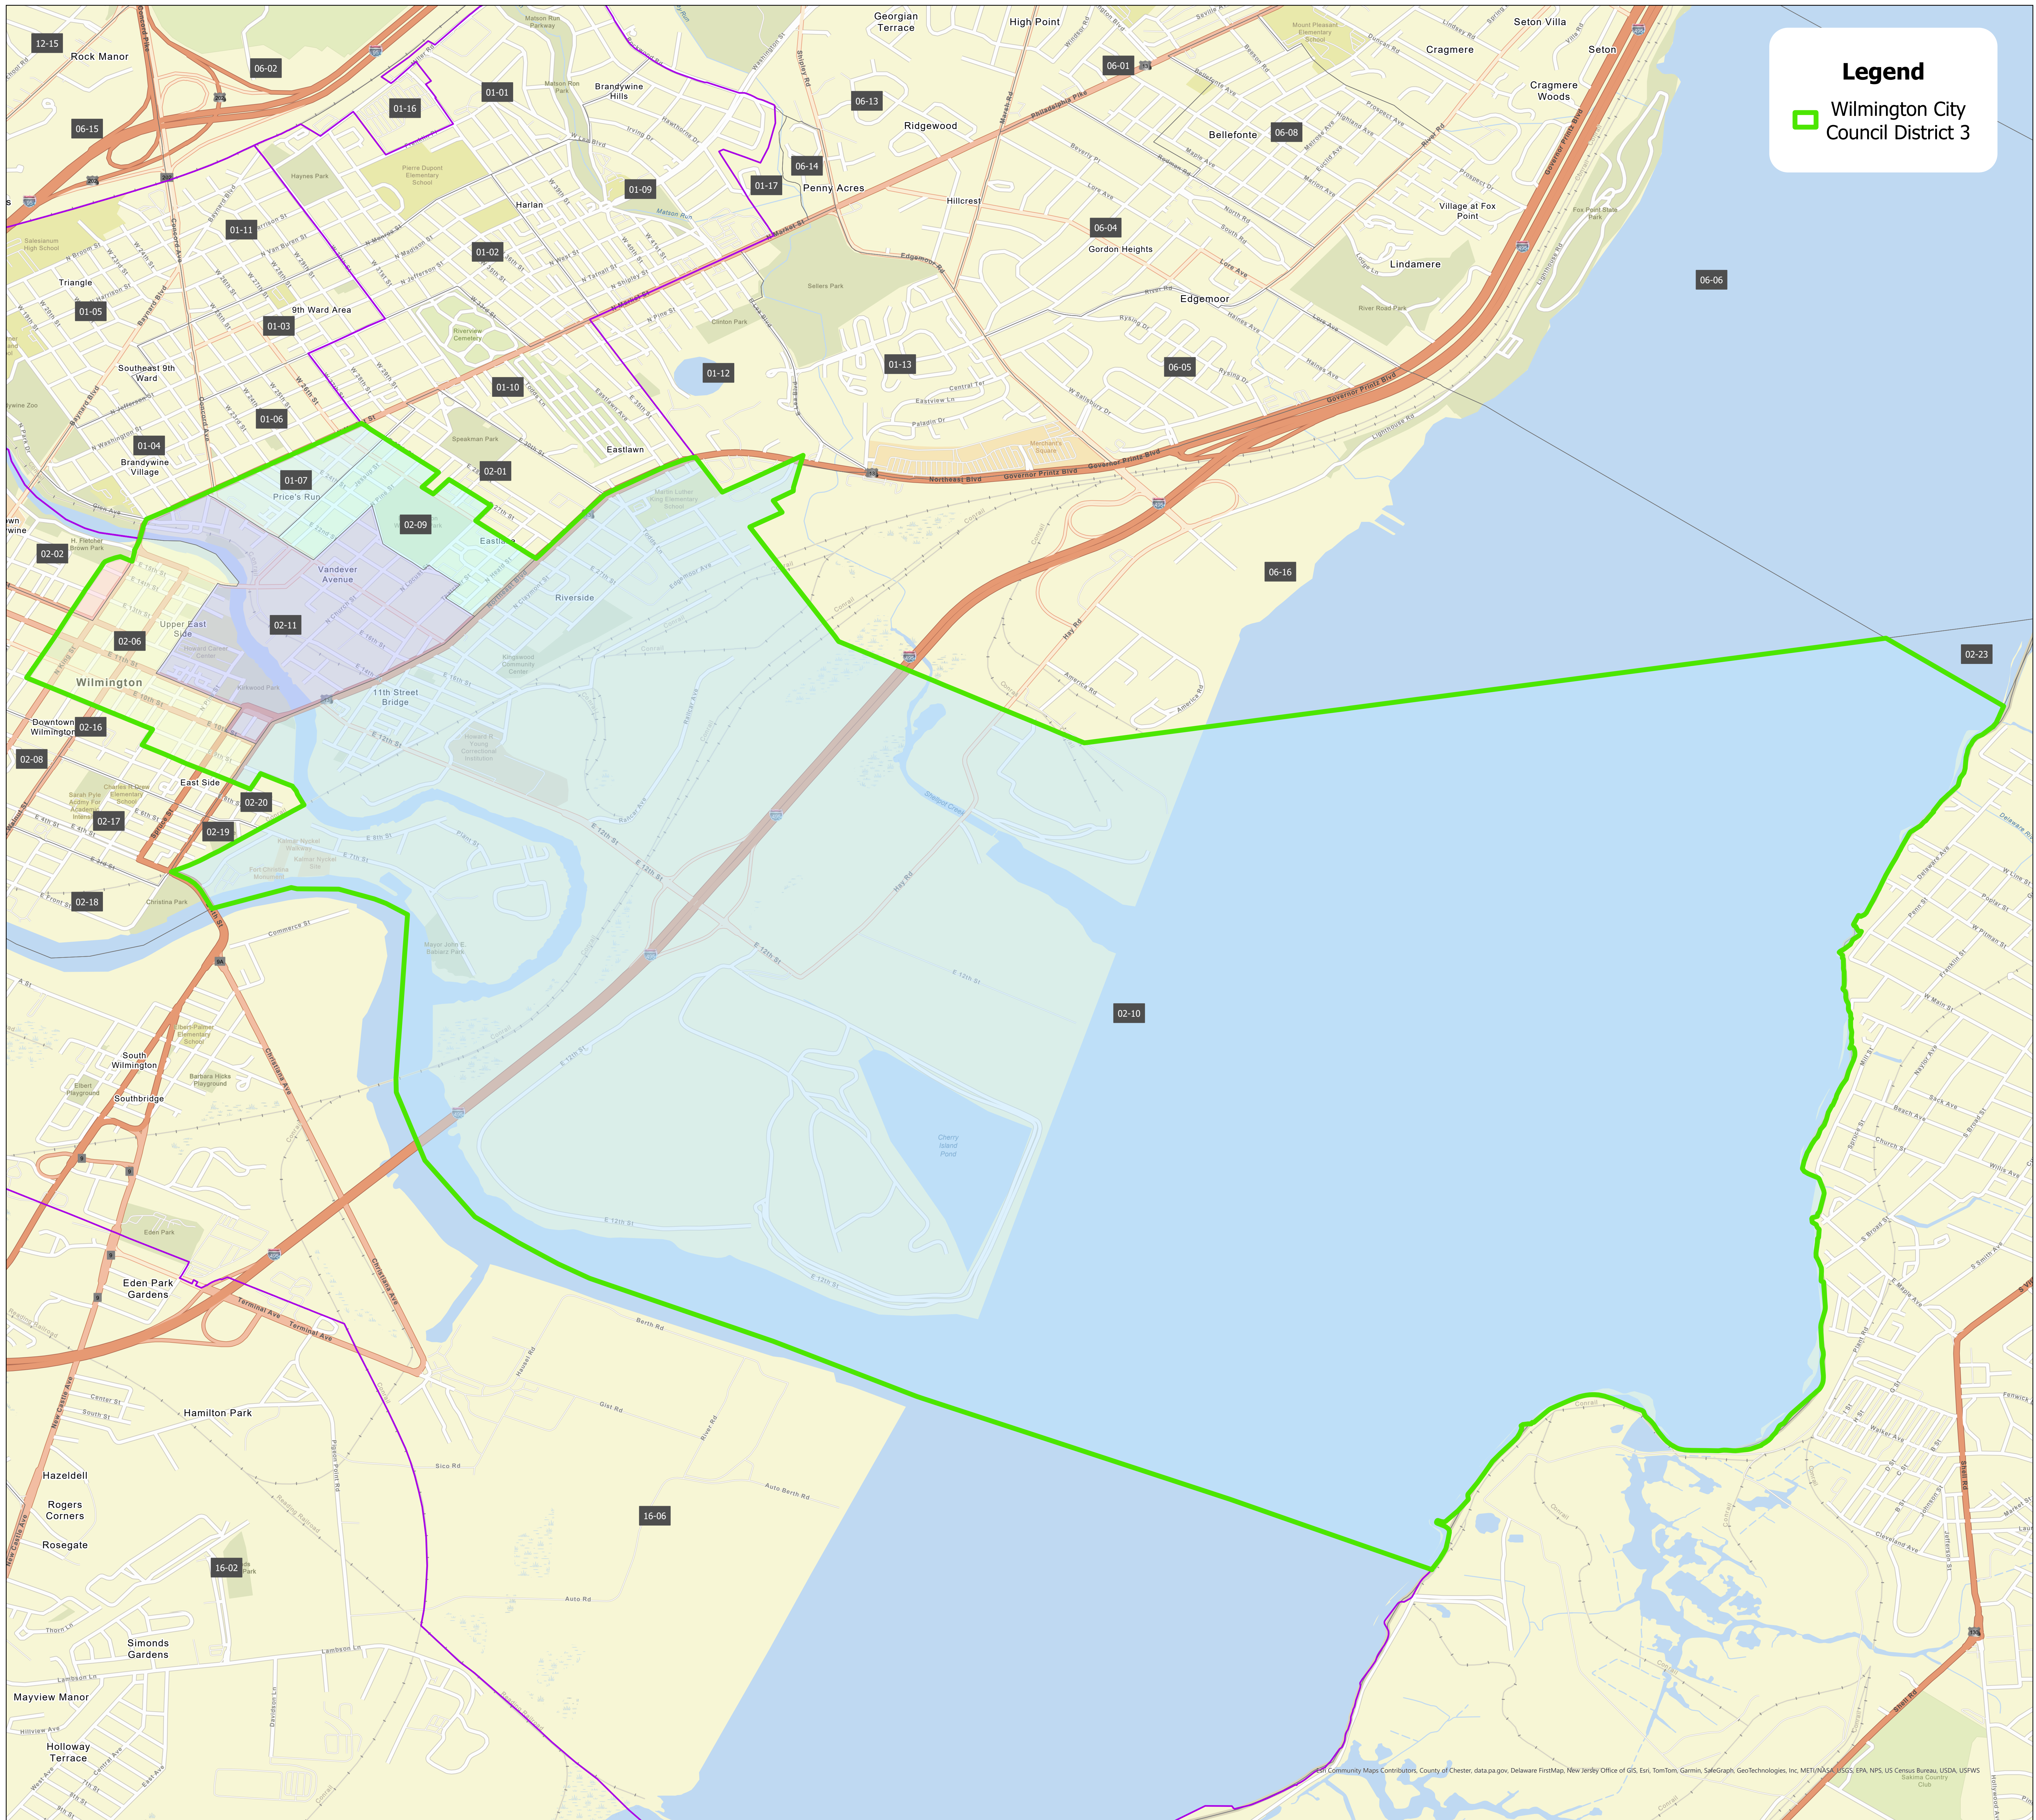

State of Delaware
Department of Elections
New Castle County

Wilmington City Council District 3

Legend

Wilmington City Council District 3