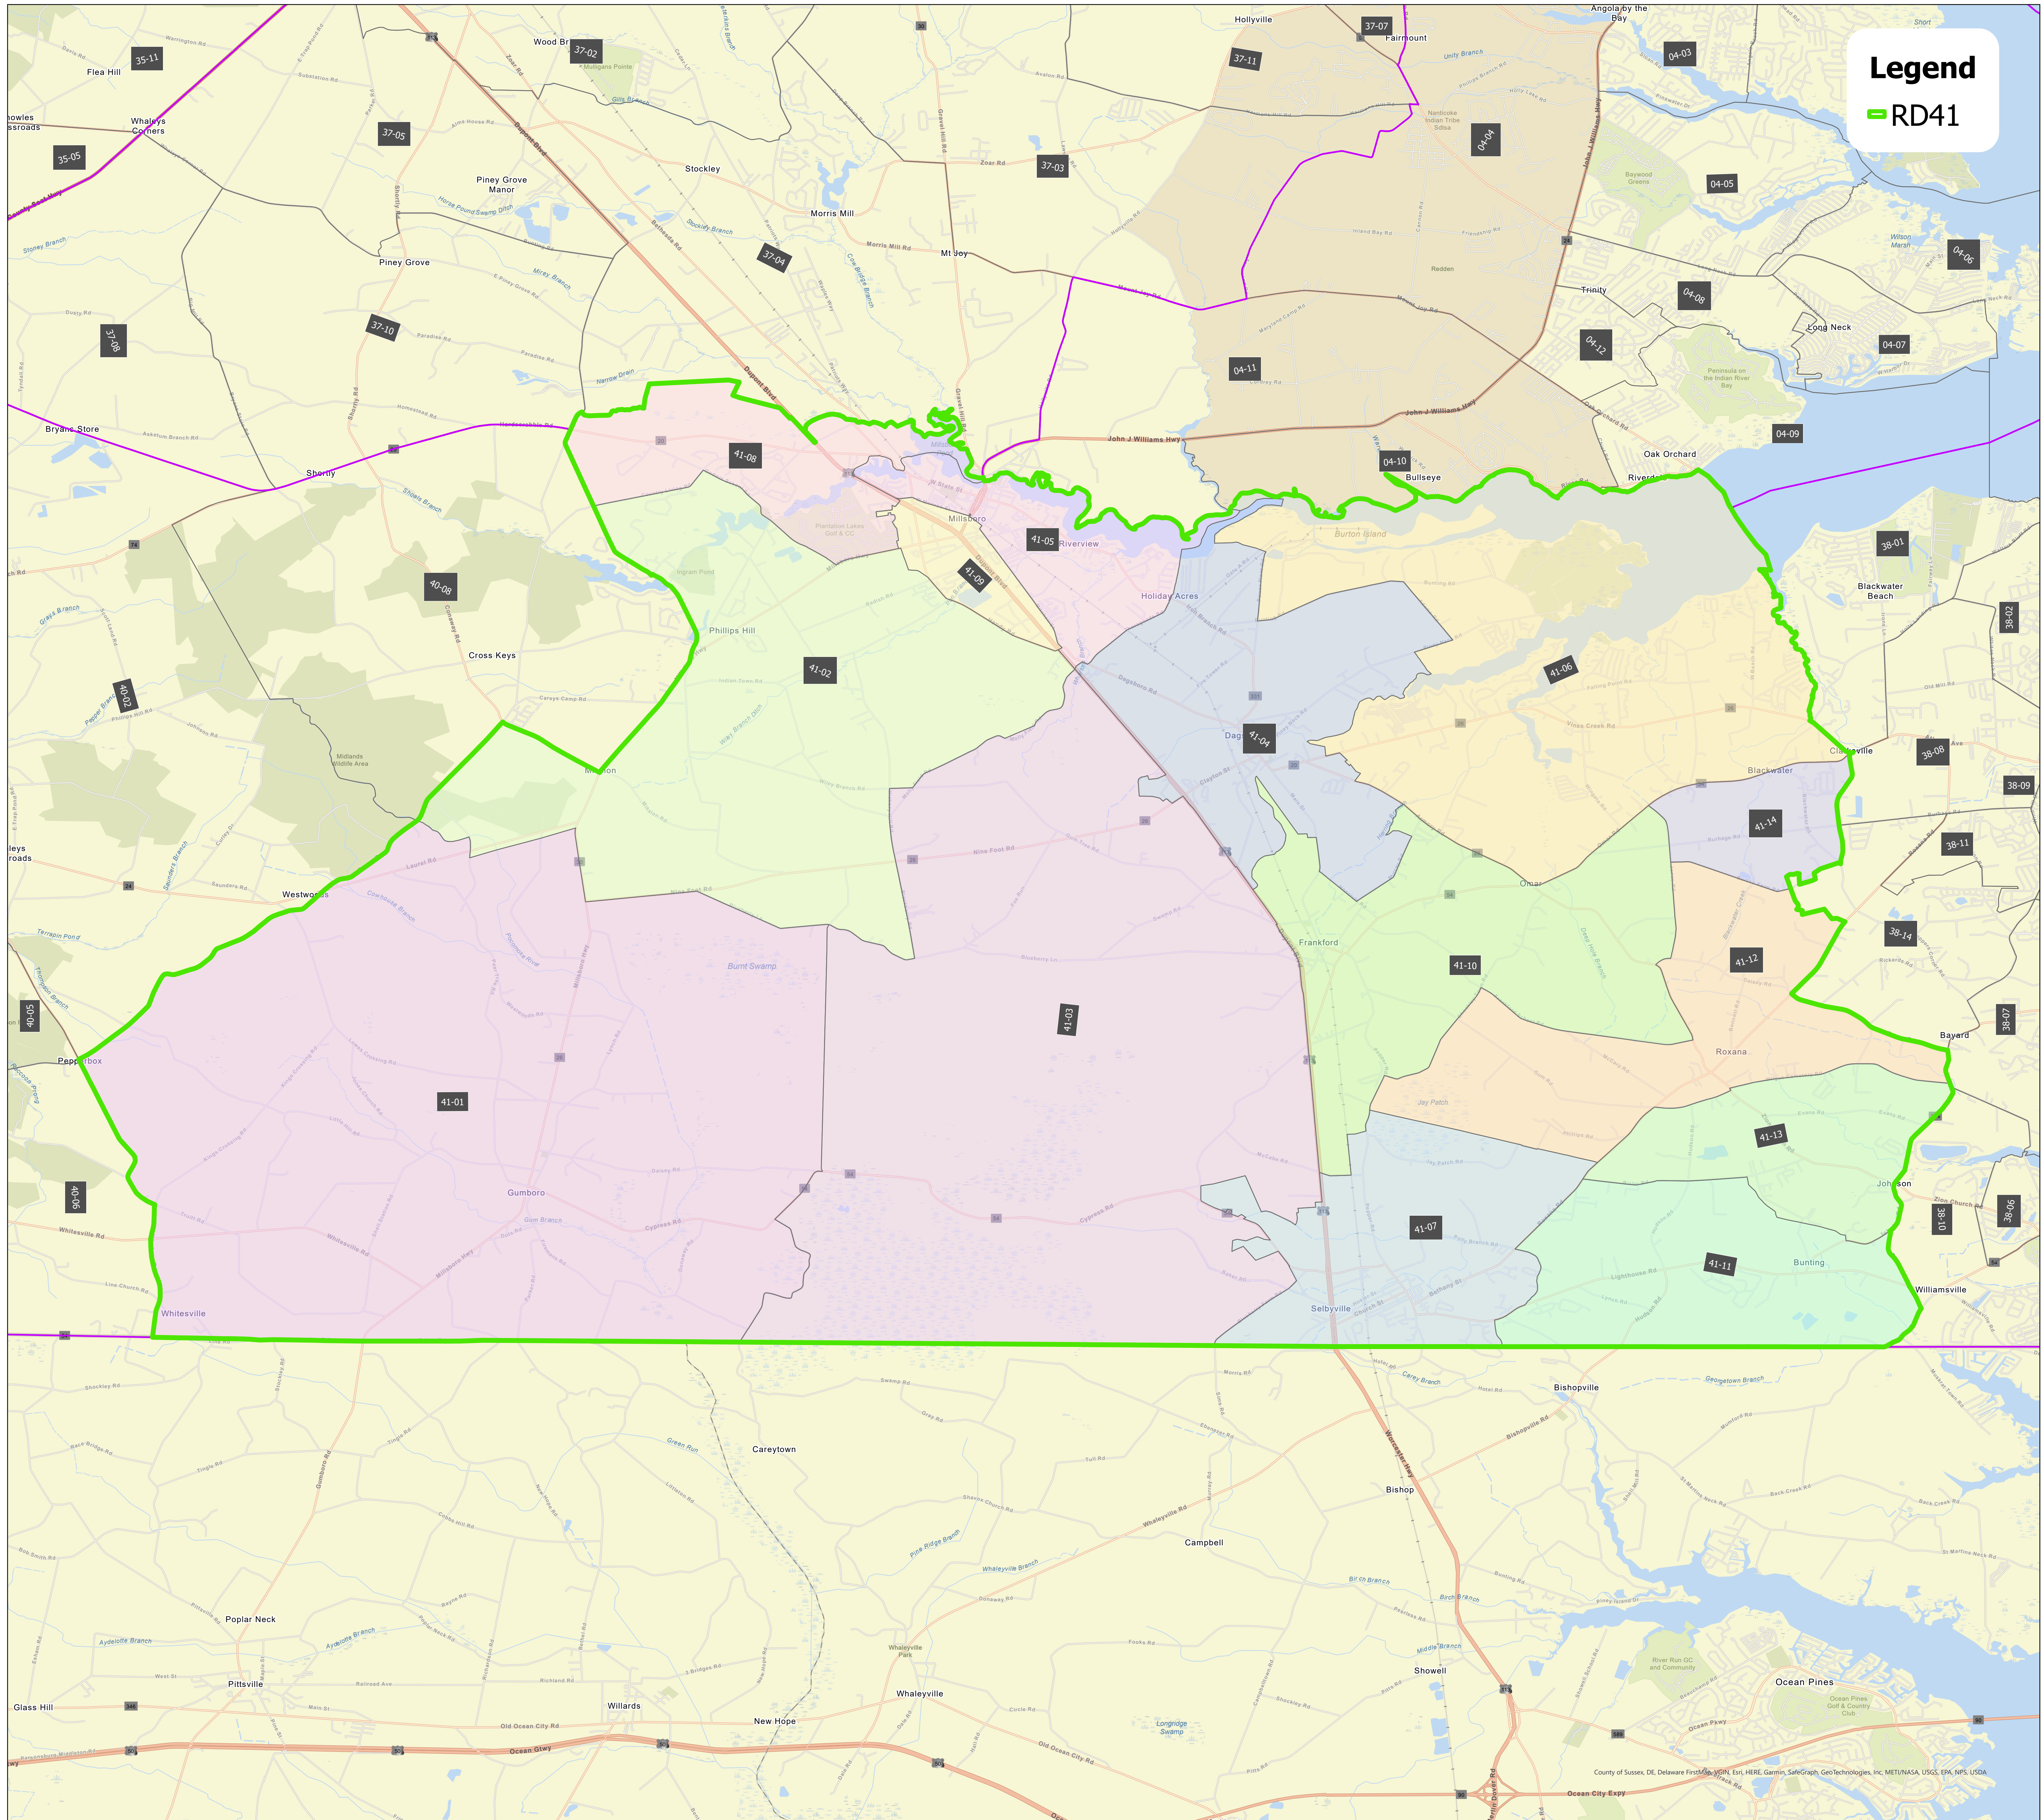

State Representative District District 41

Legend

- RD41