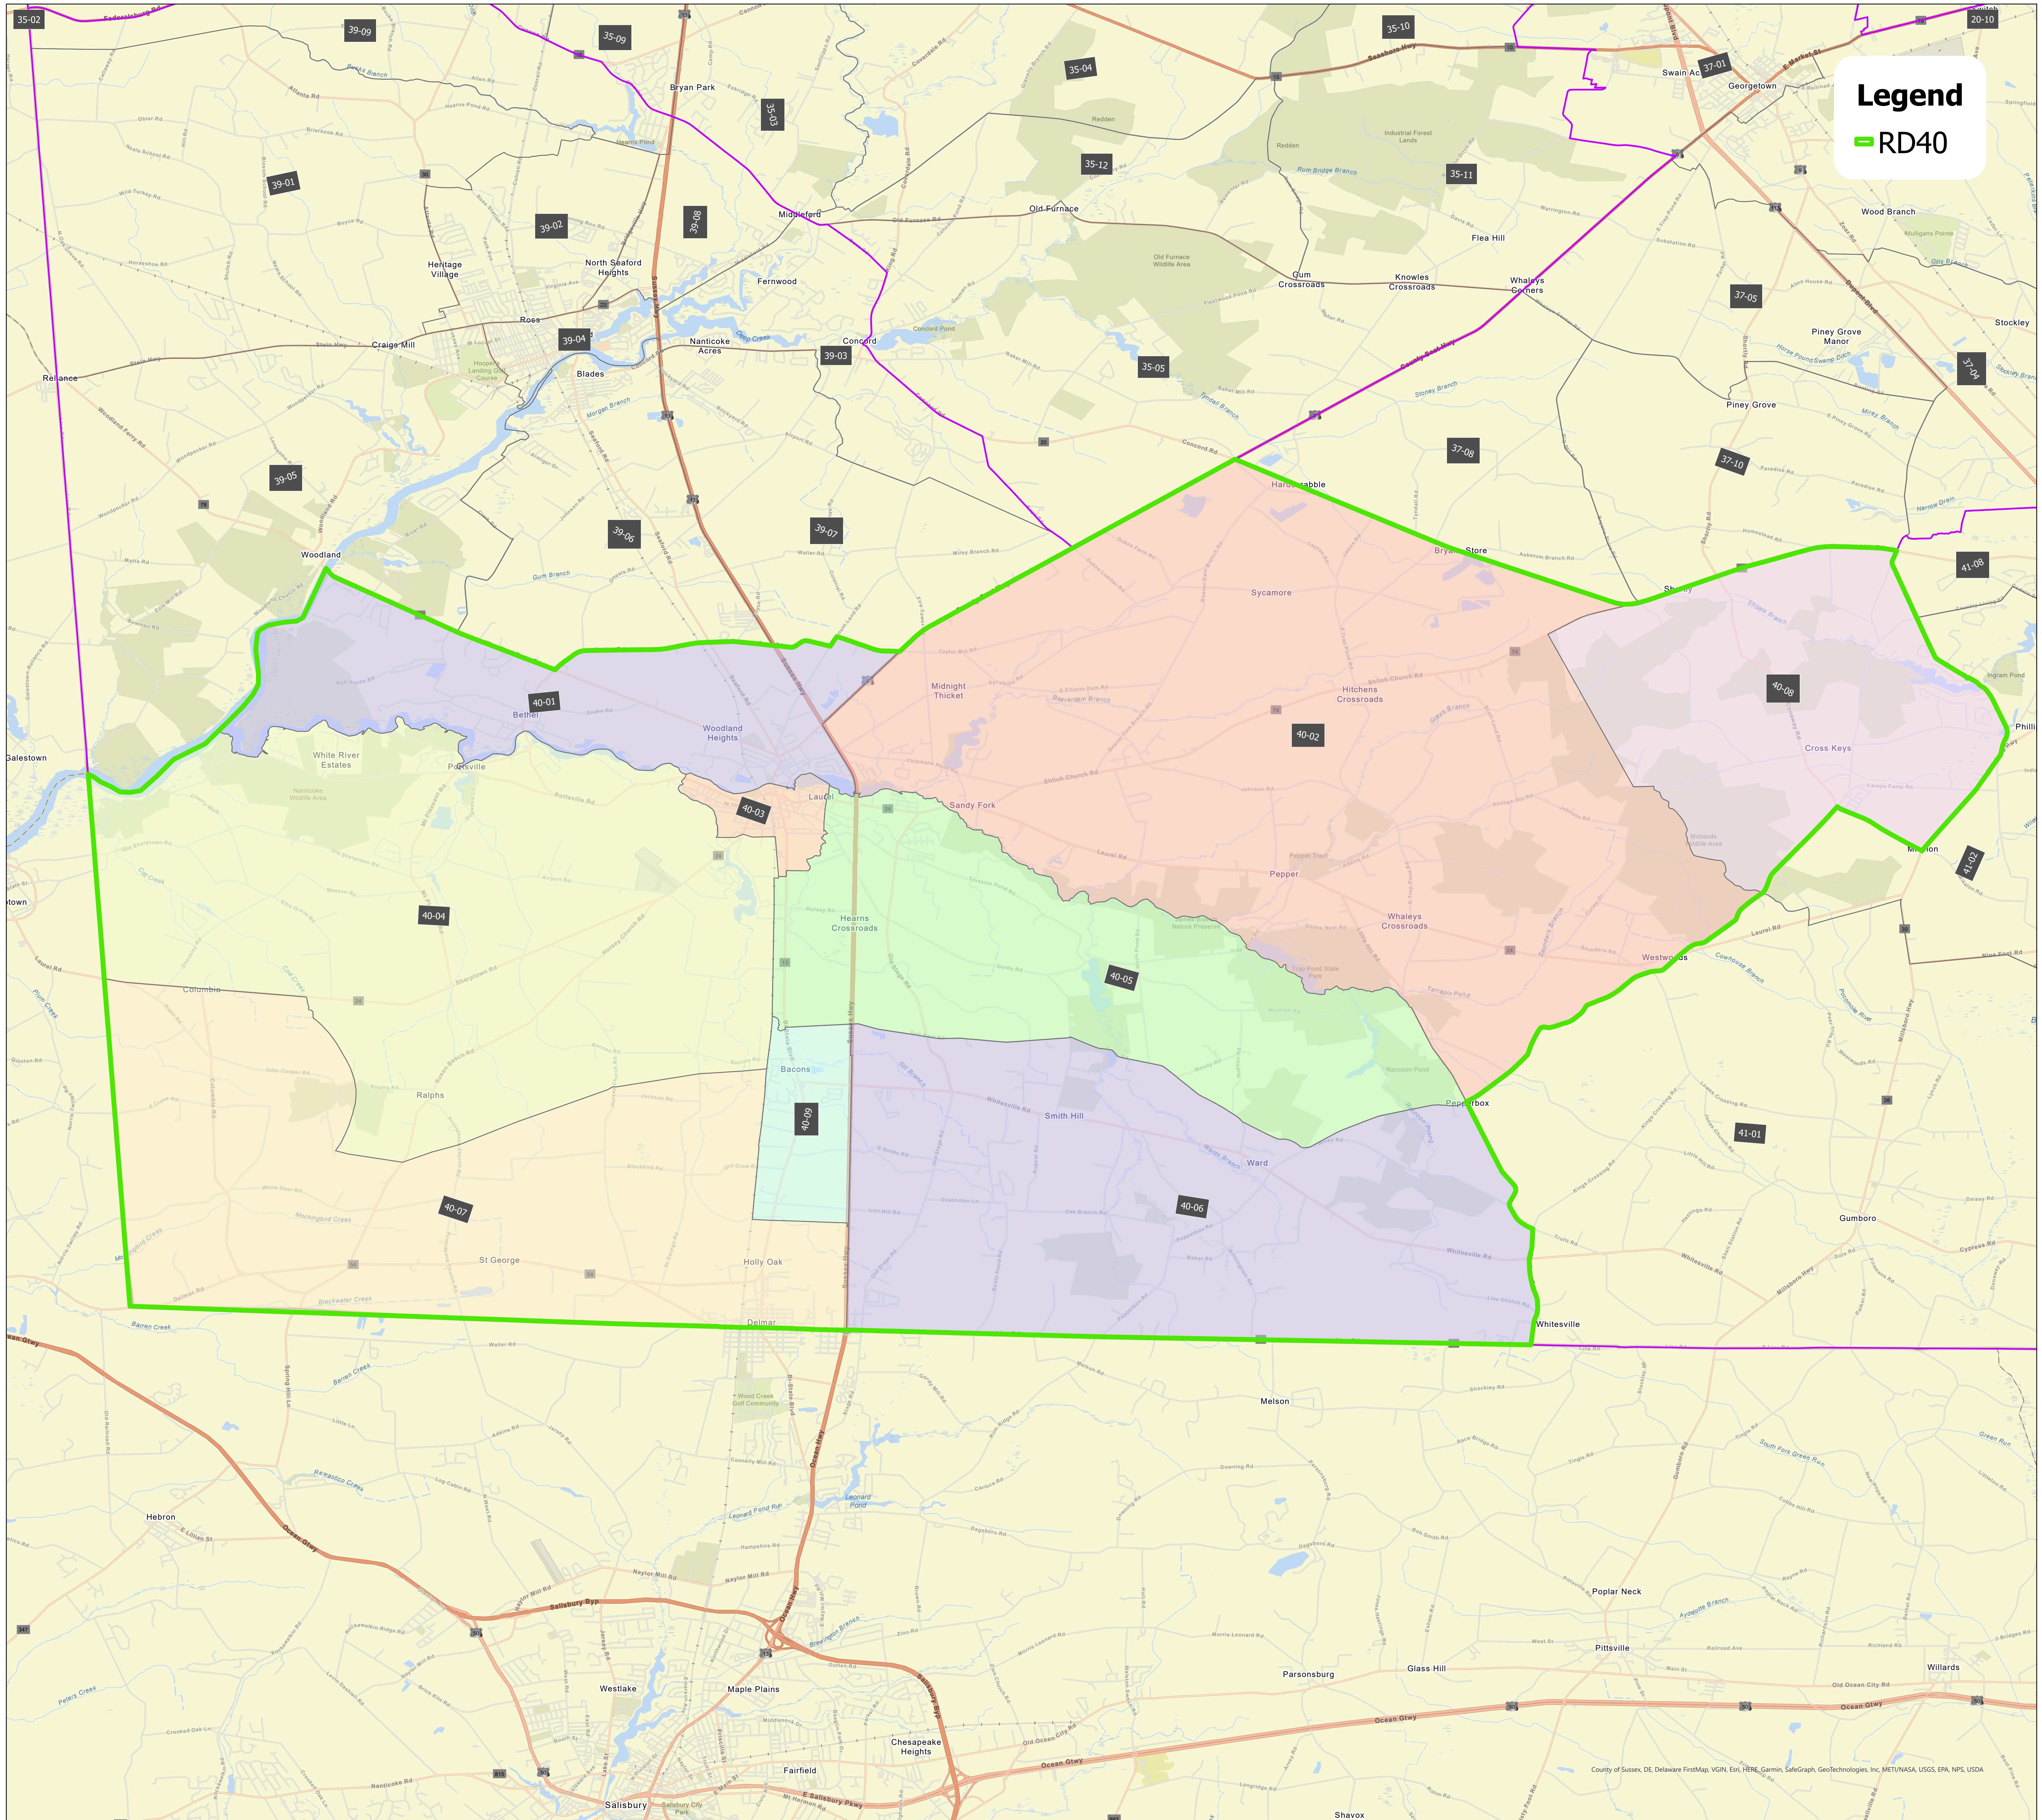

State of Delaware
Department of Elections
Sussex County

State Representative District District 40

Legend

RD40