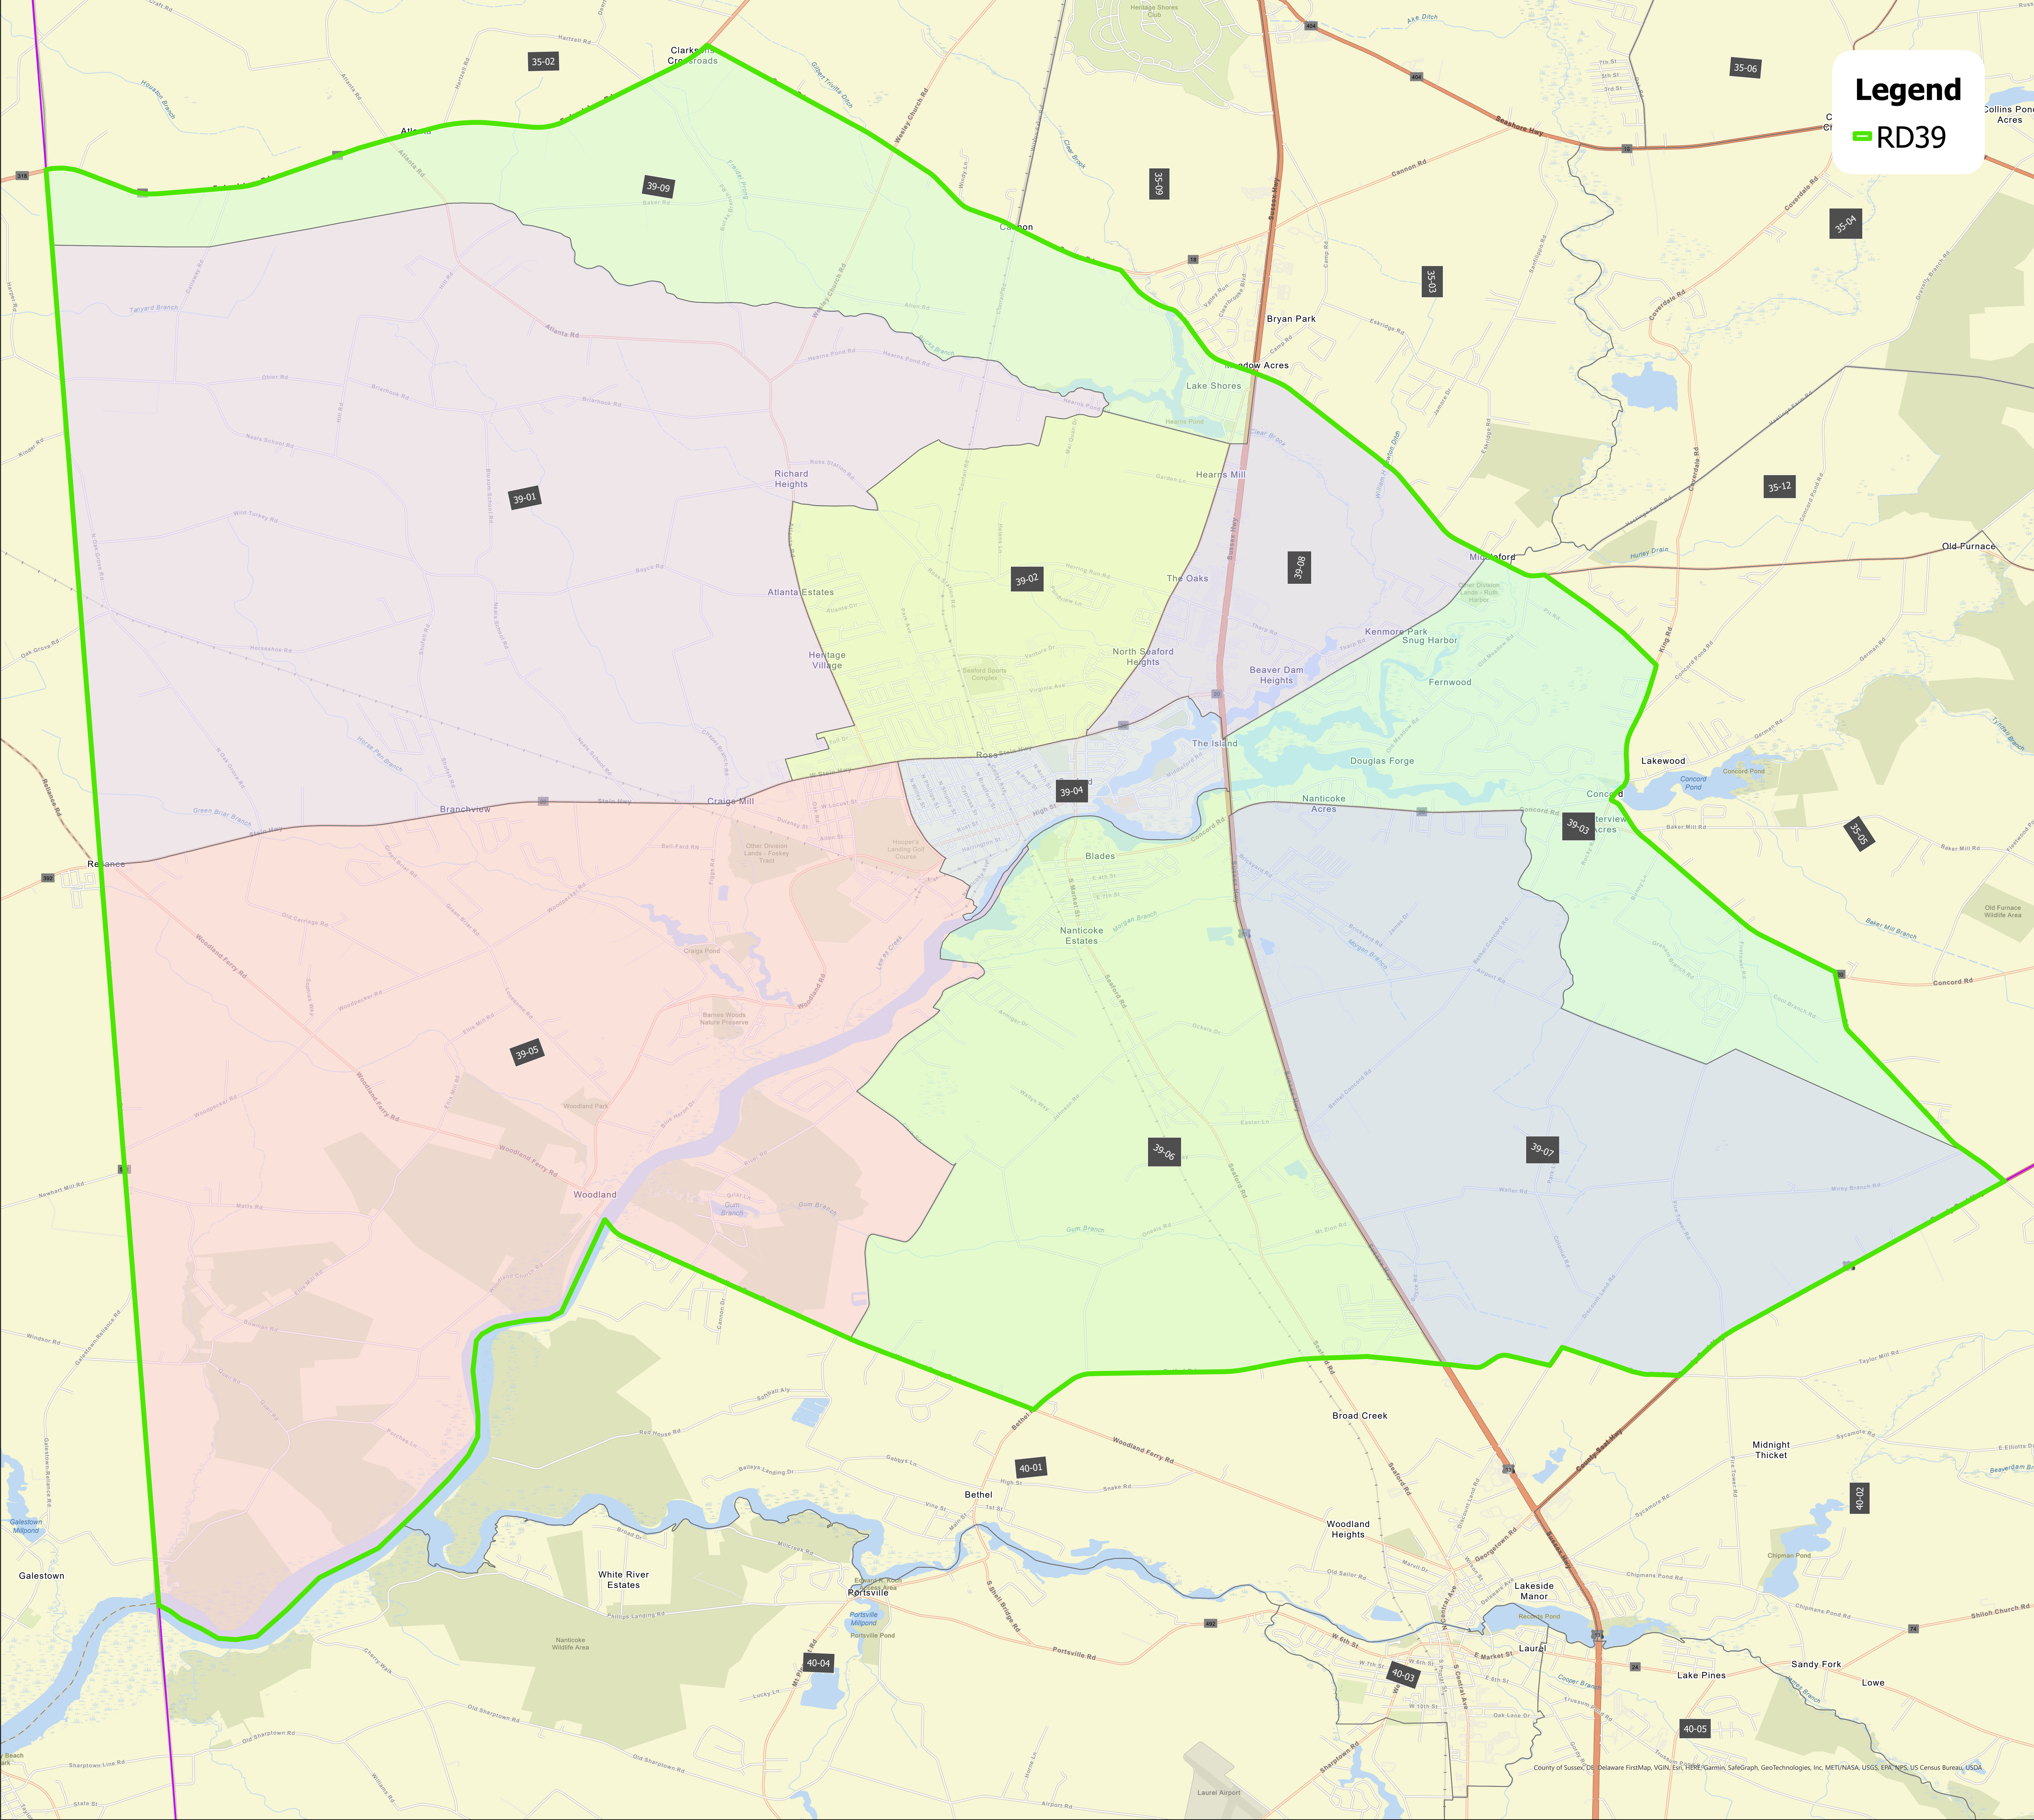

State Representative District District 39

Legend
RD39