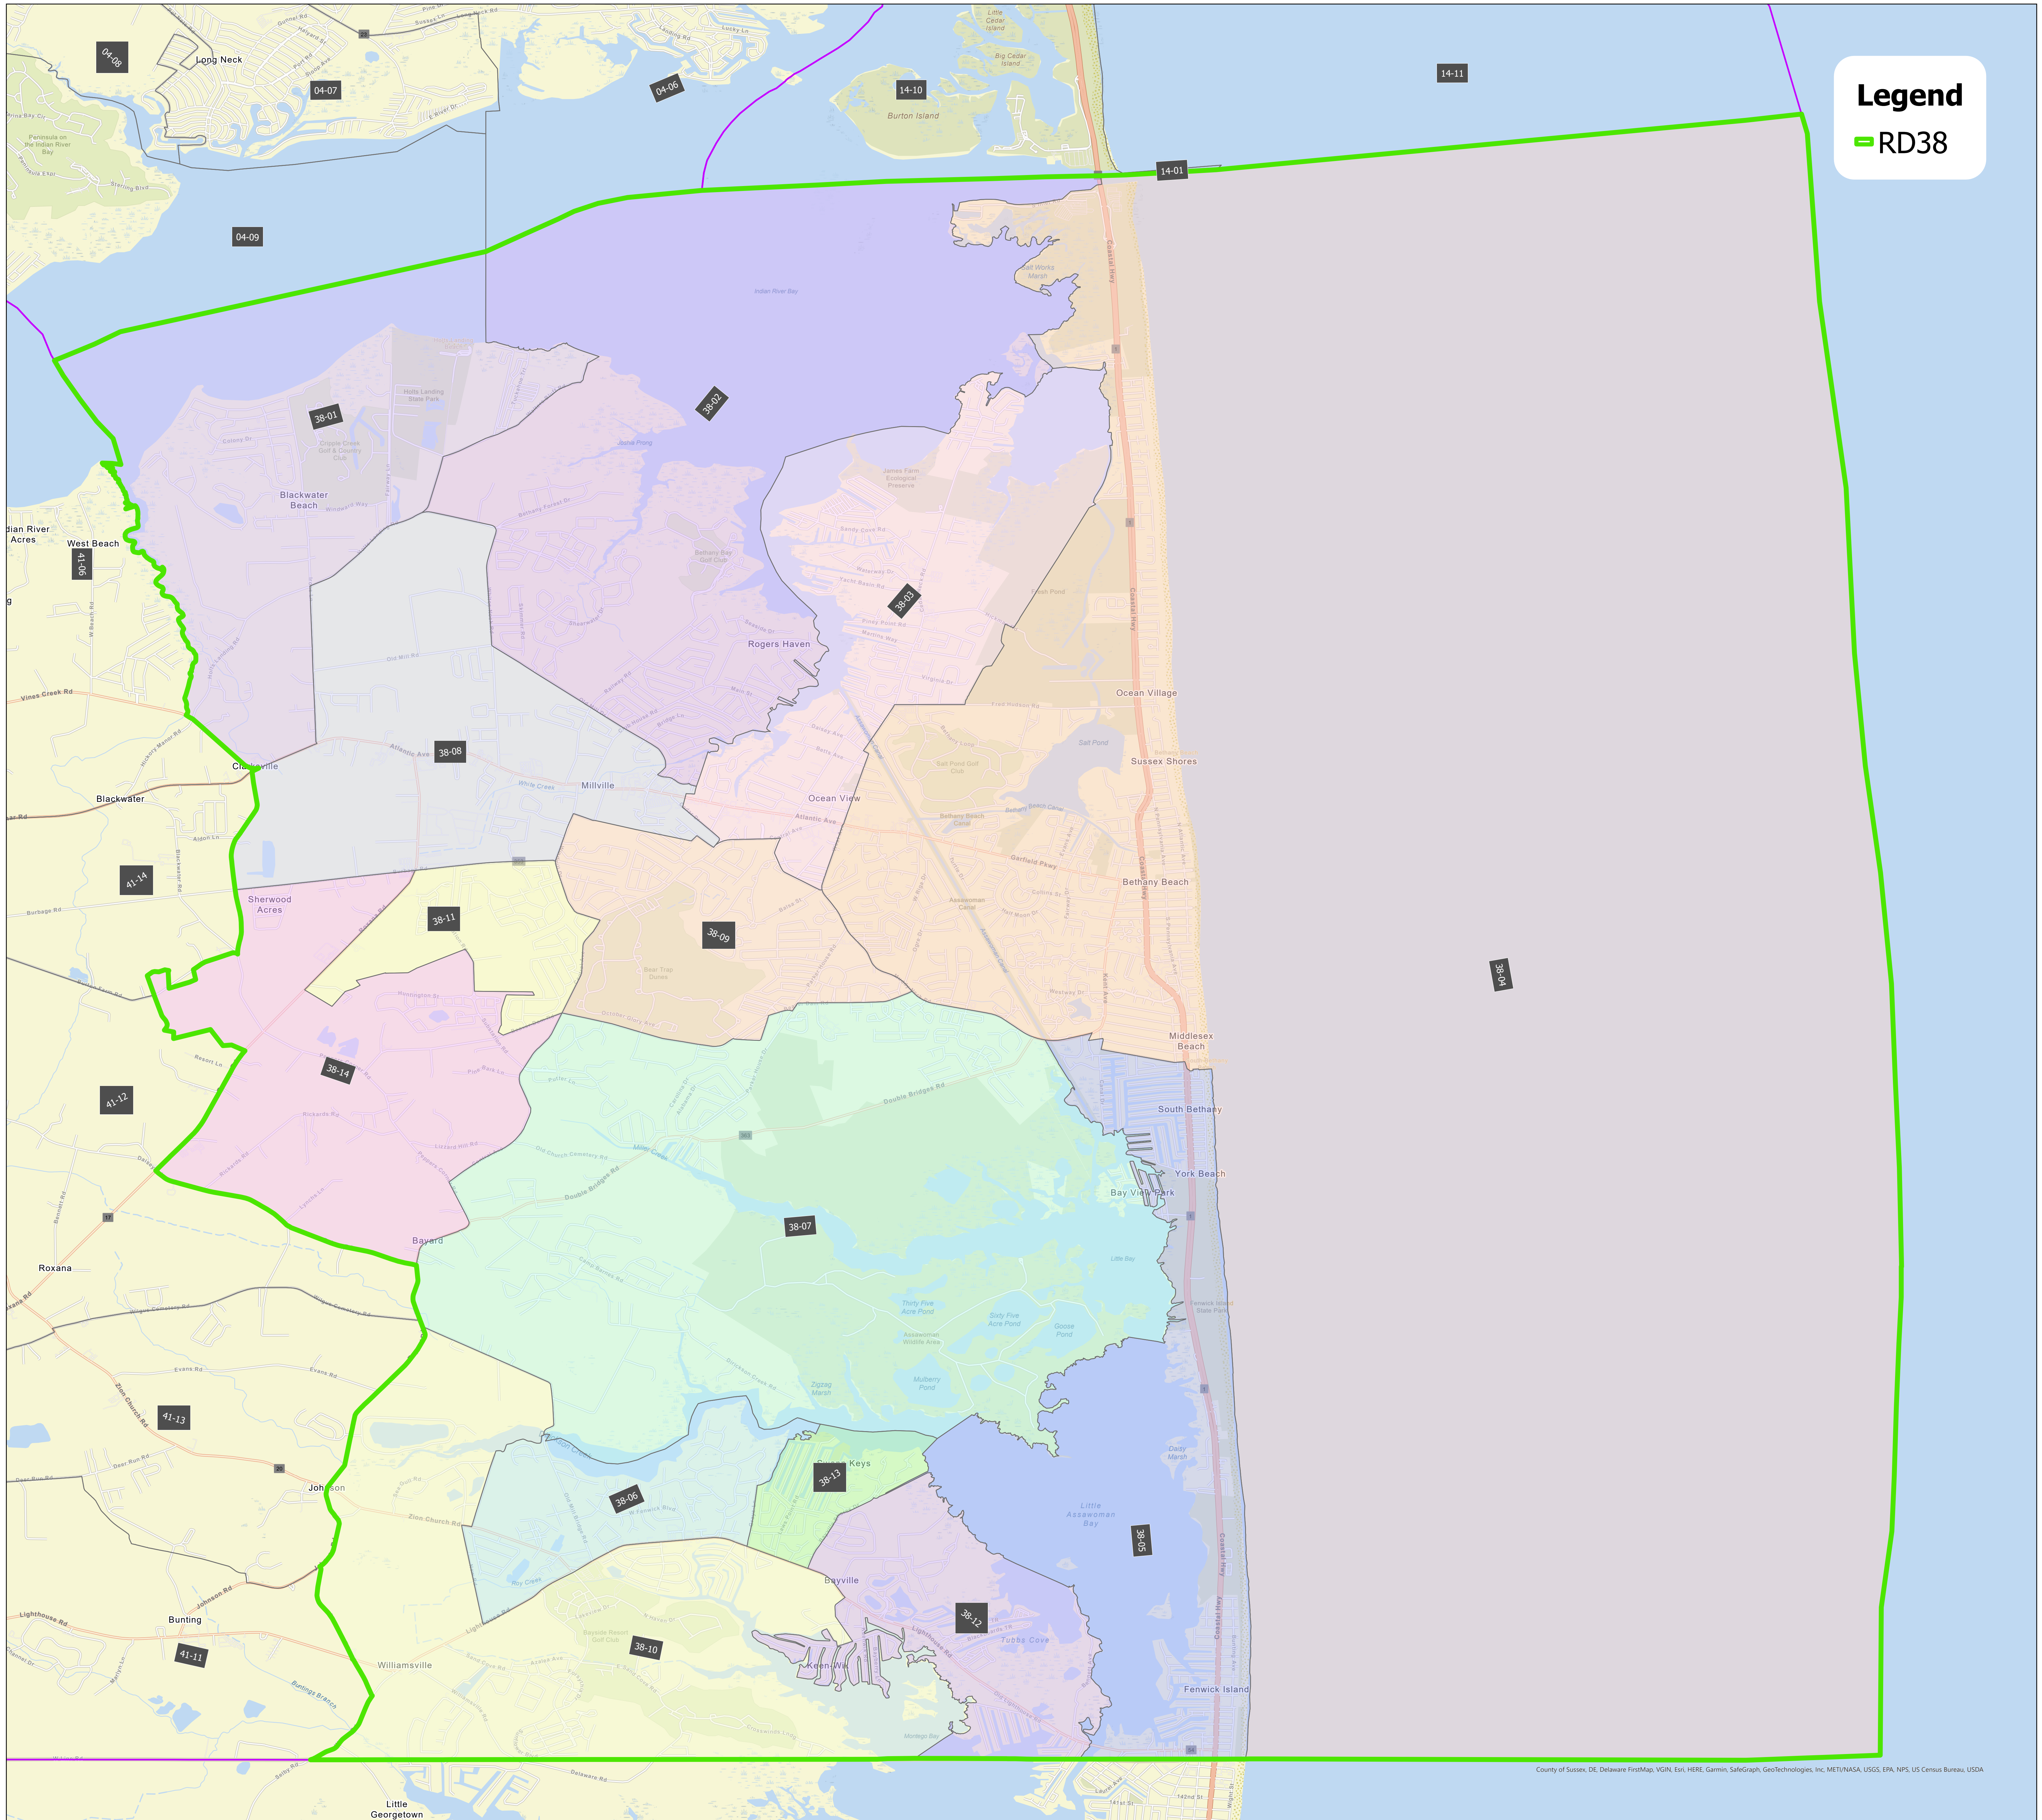

State Representative District District 38

Legend
— RD38