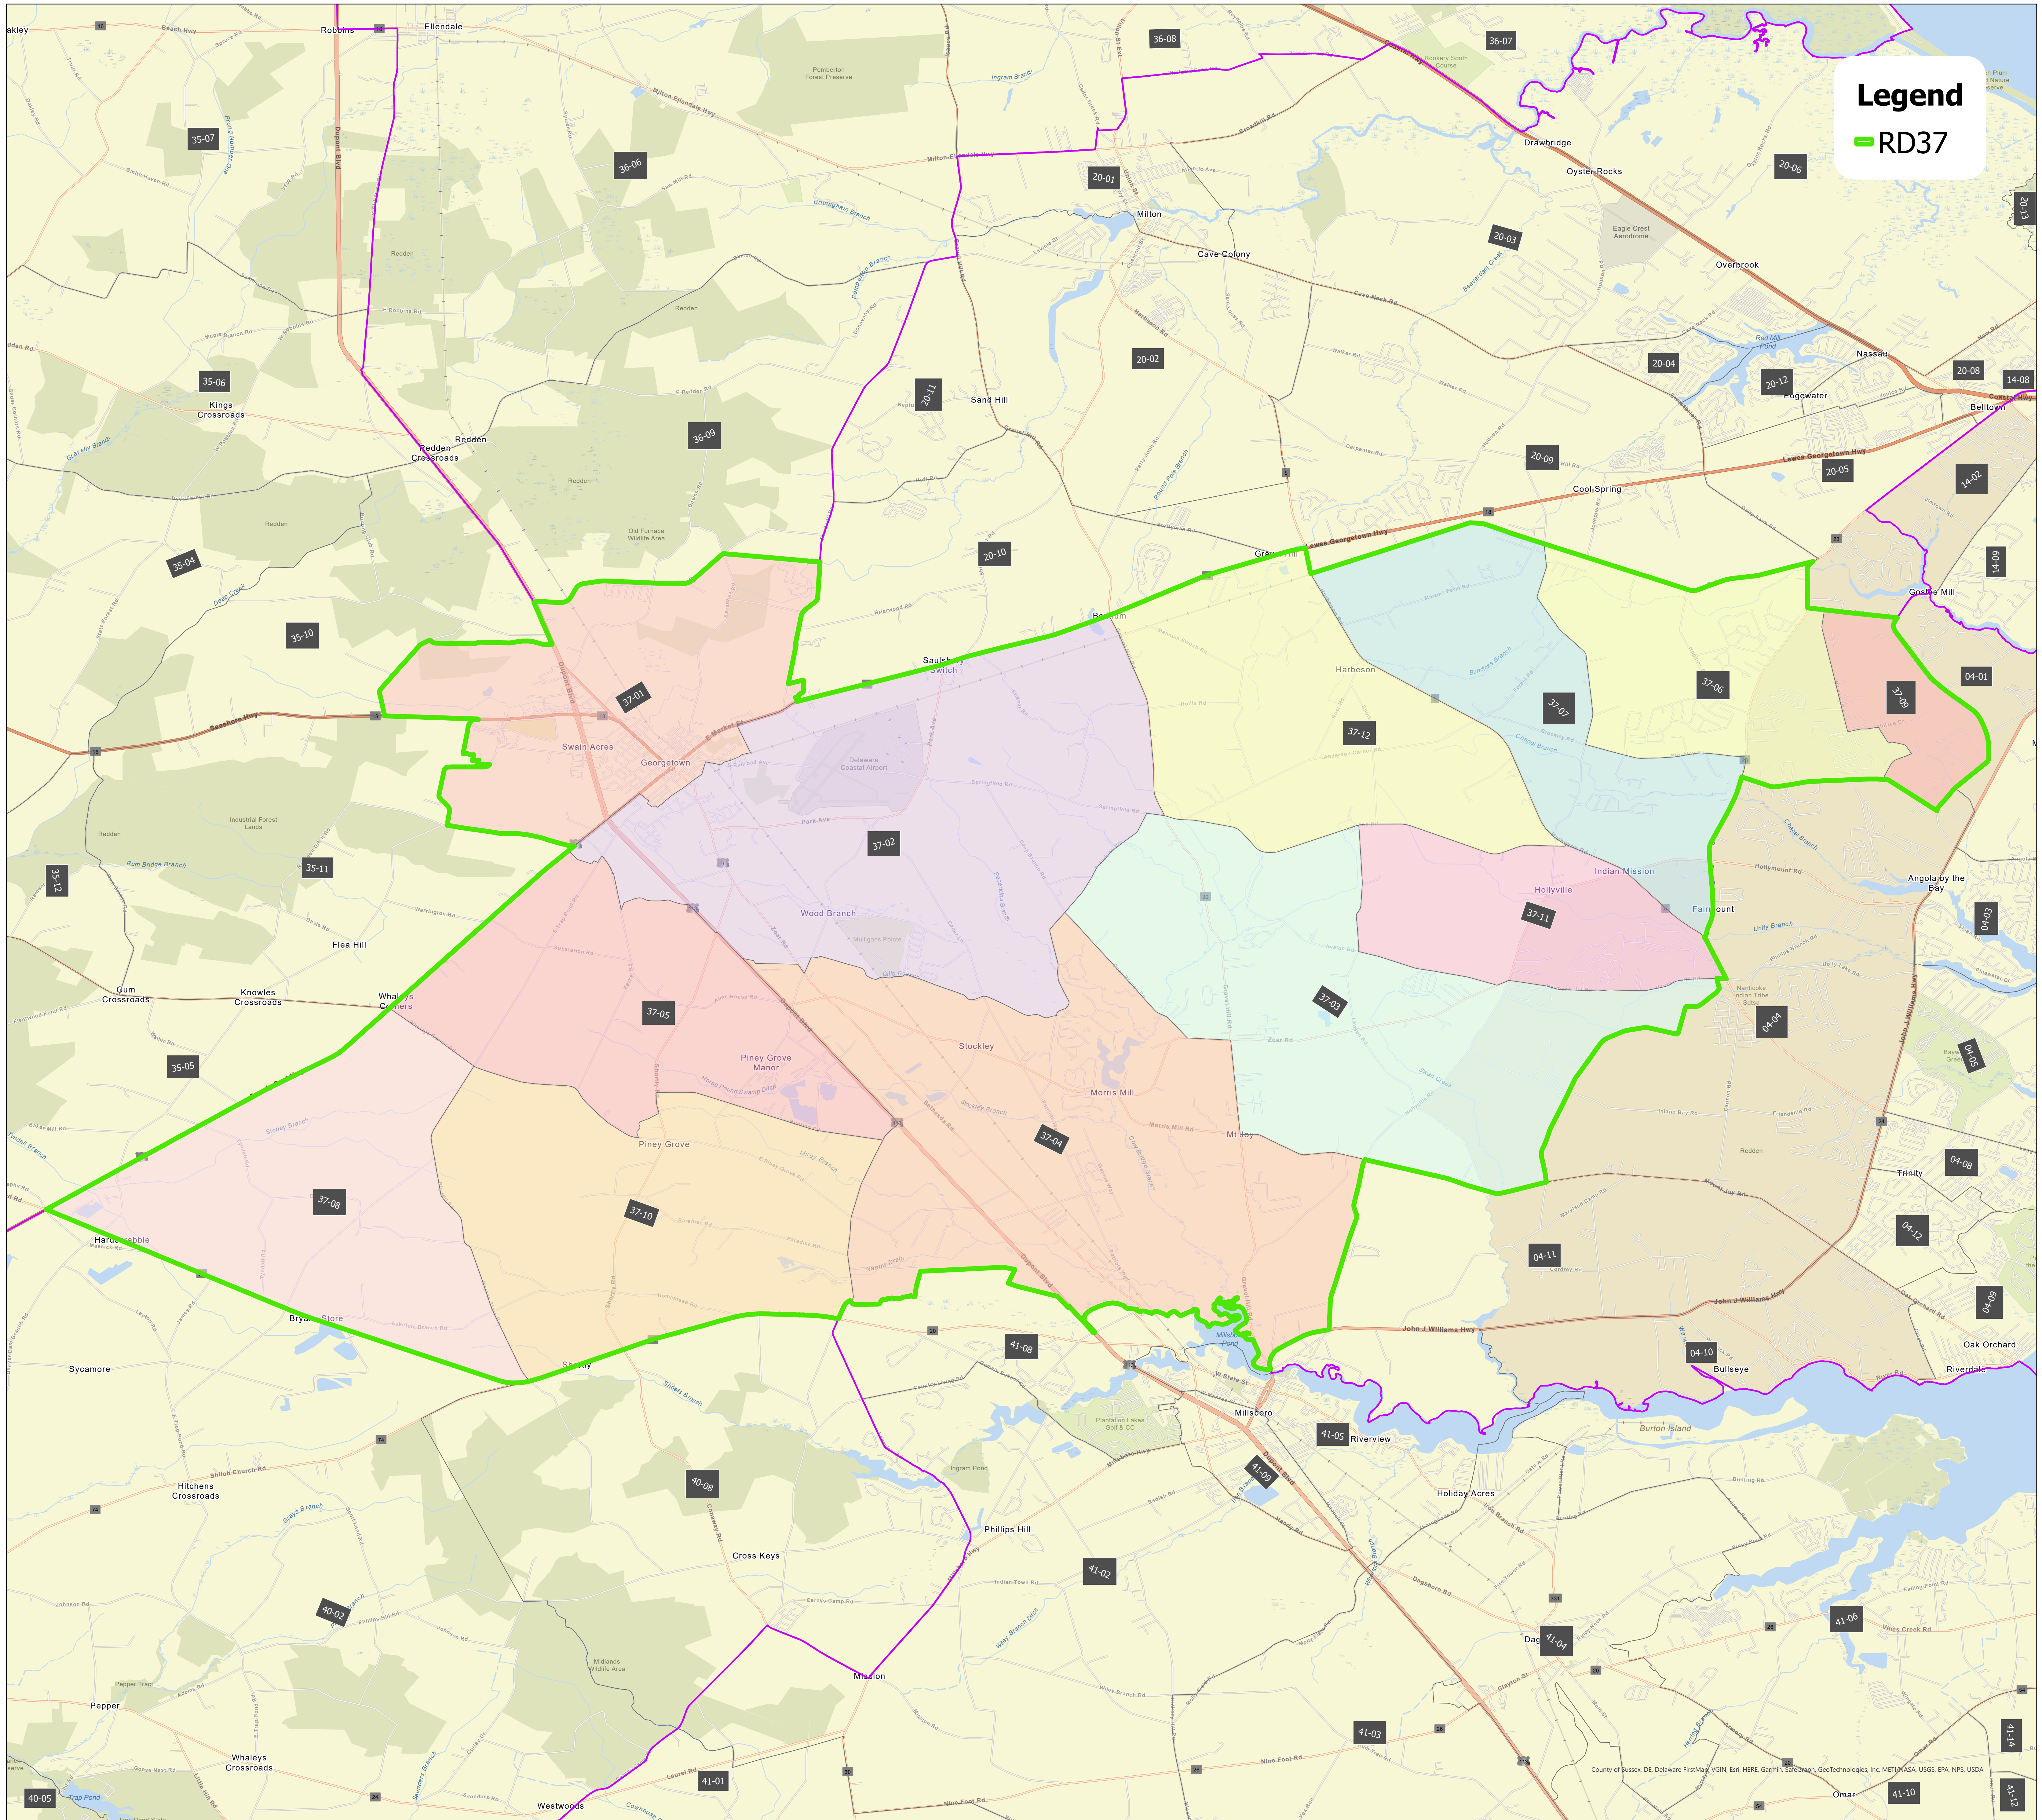

State Representative District District 37

Legend
RD37