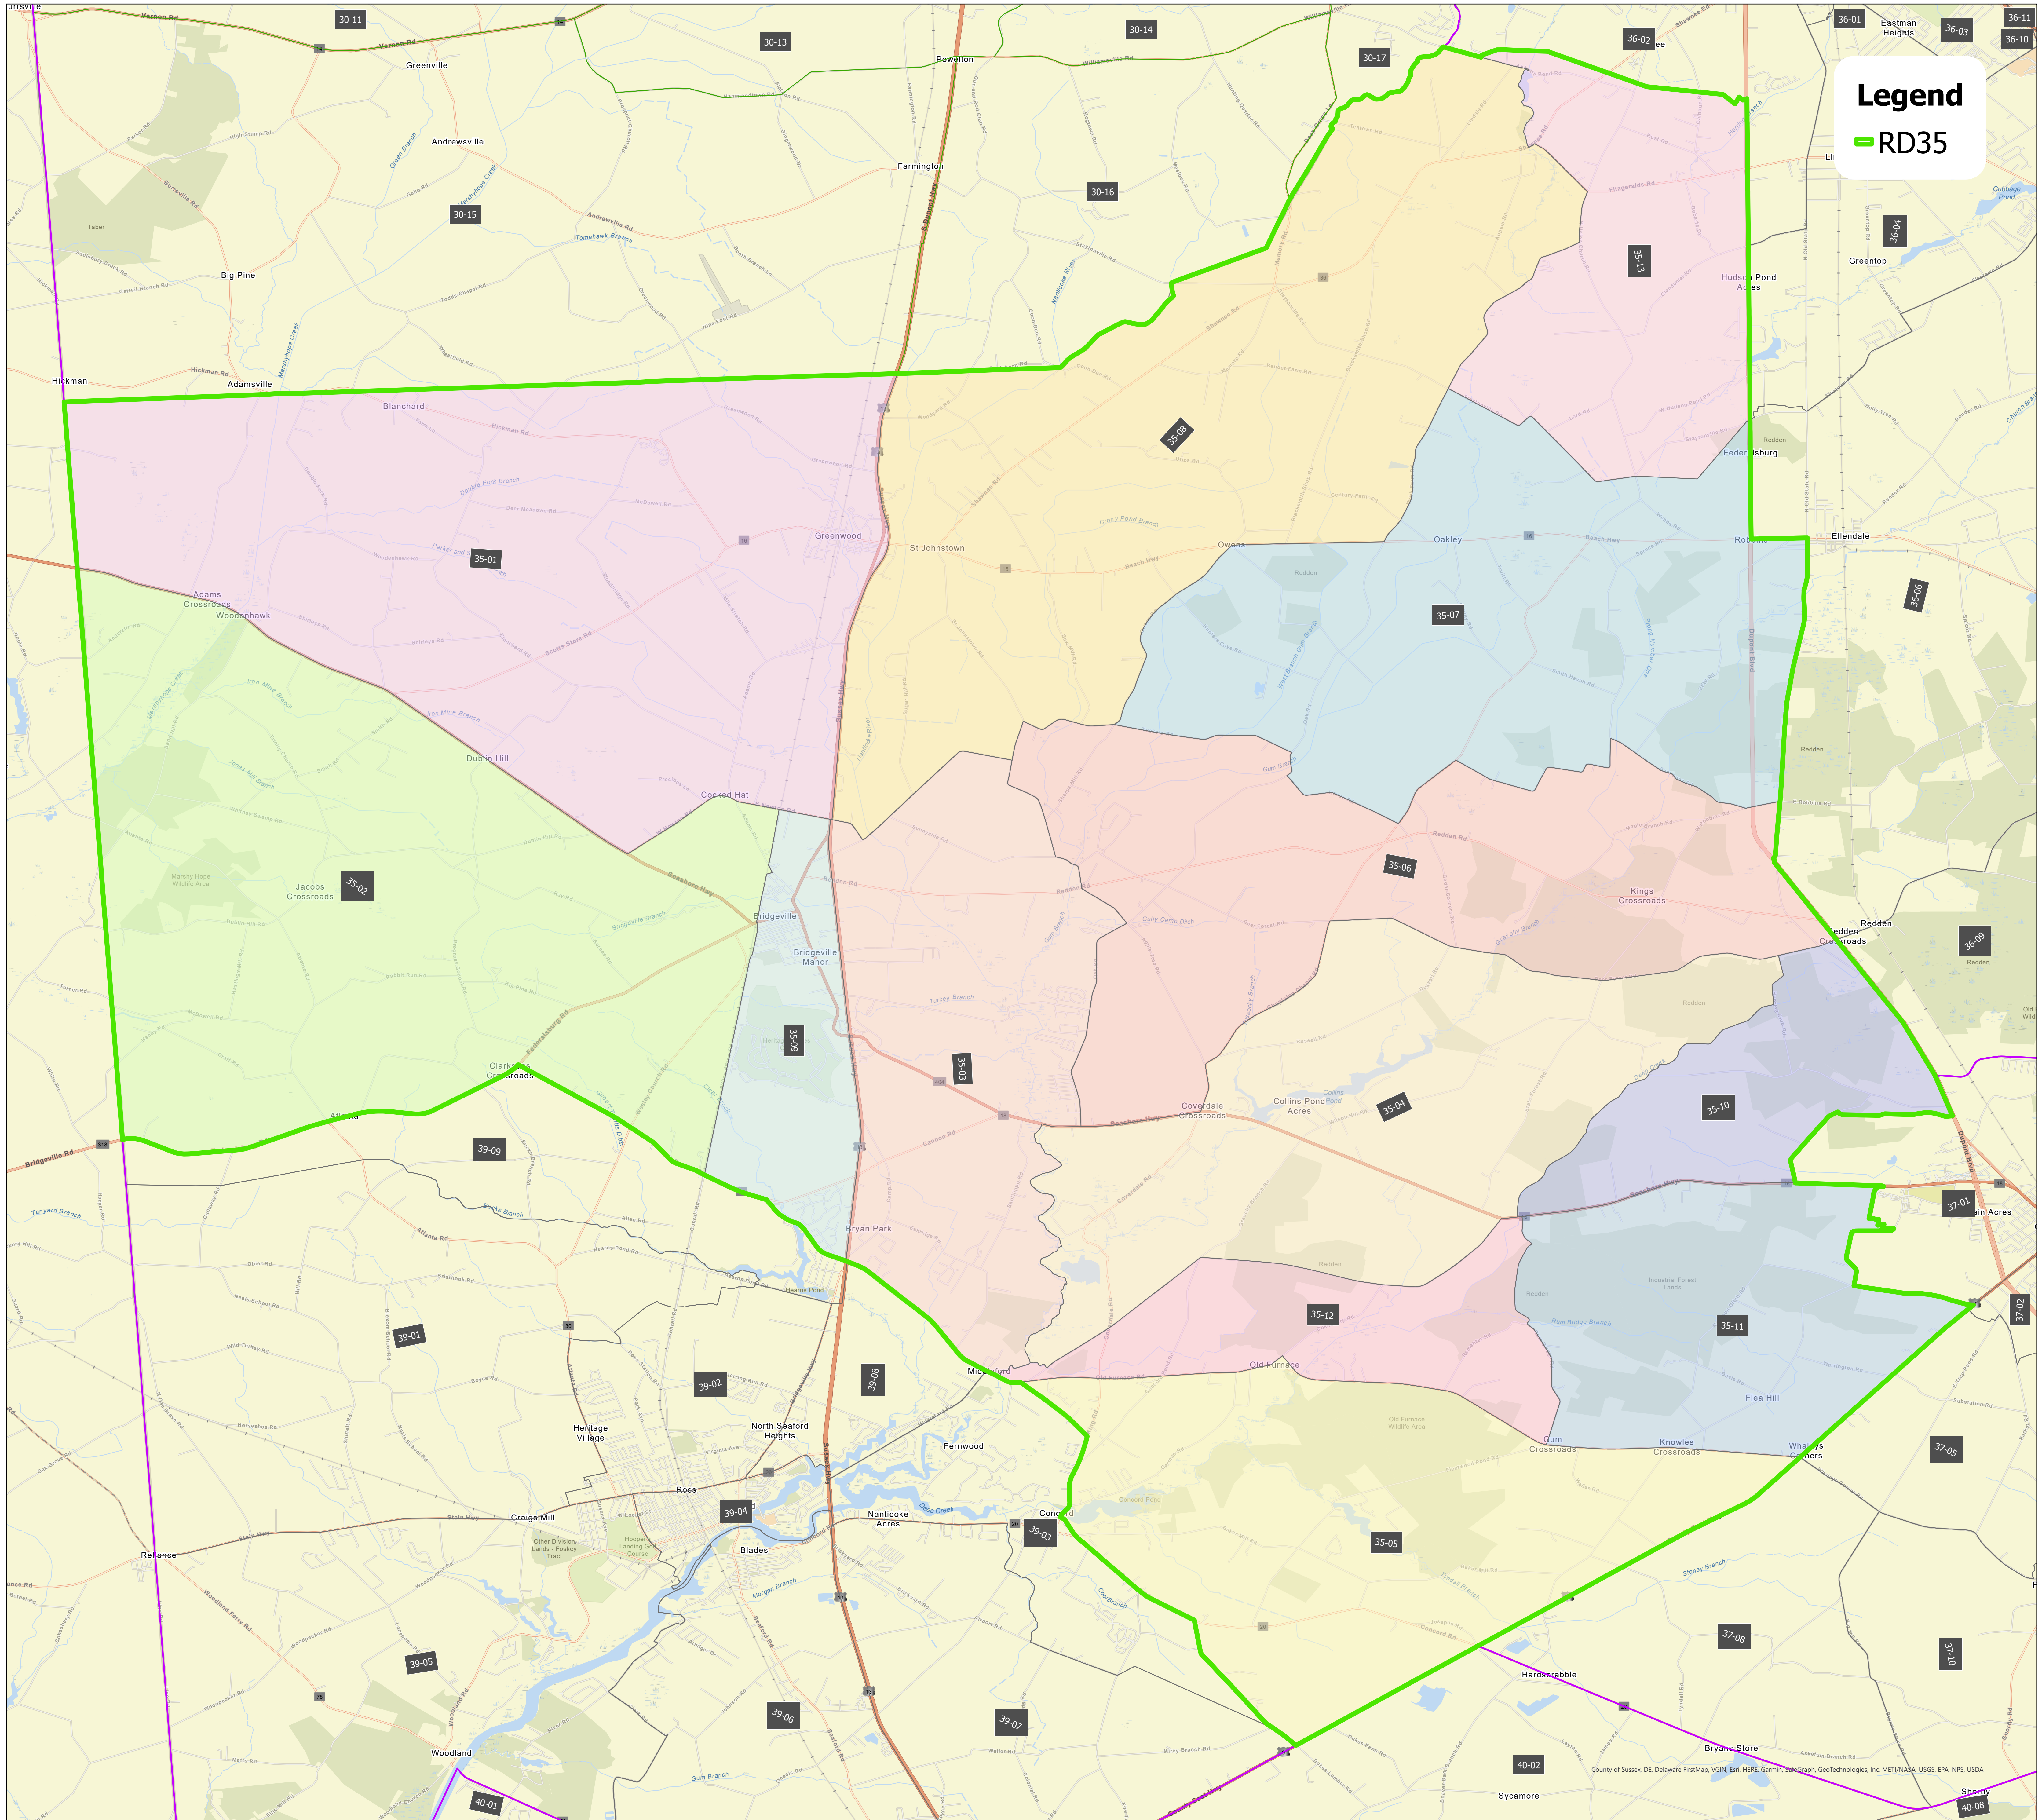

# State Representative District District 35

**Legend**

RD35