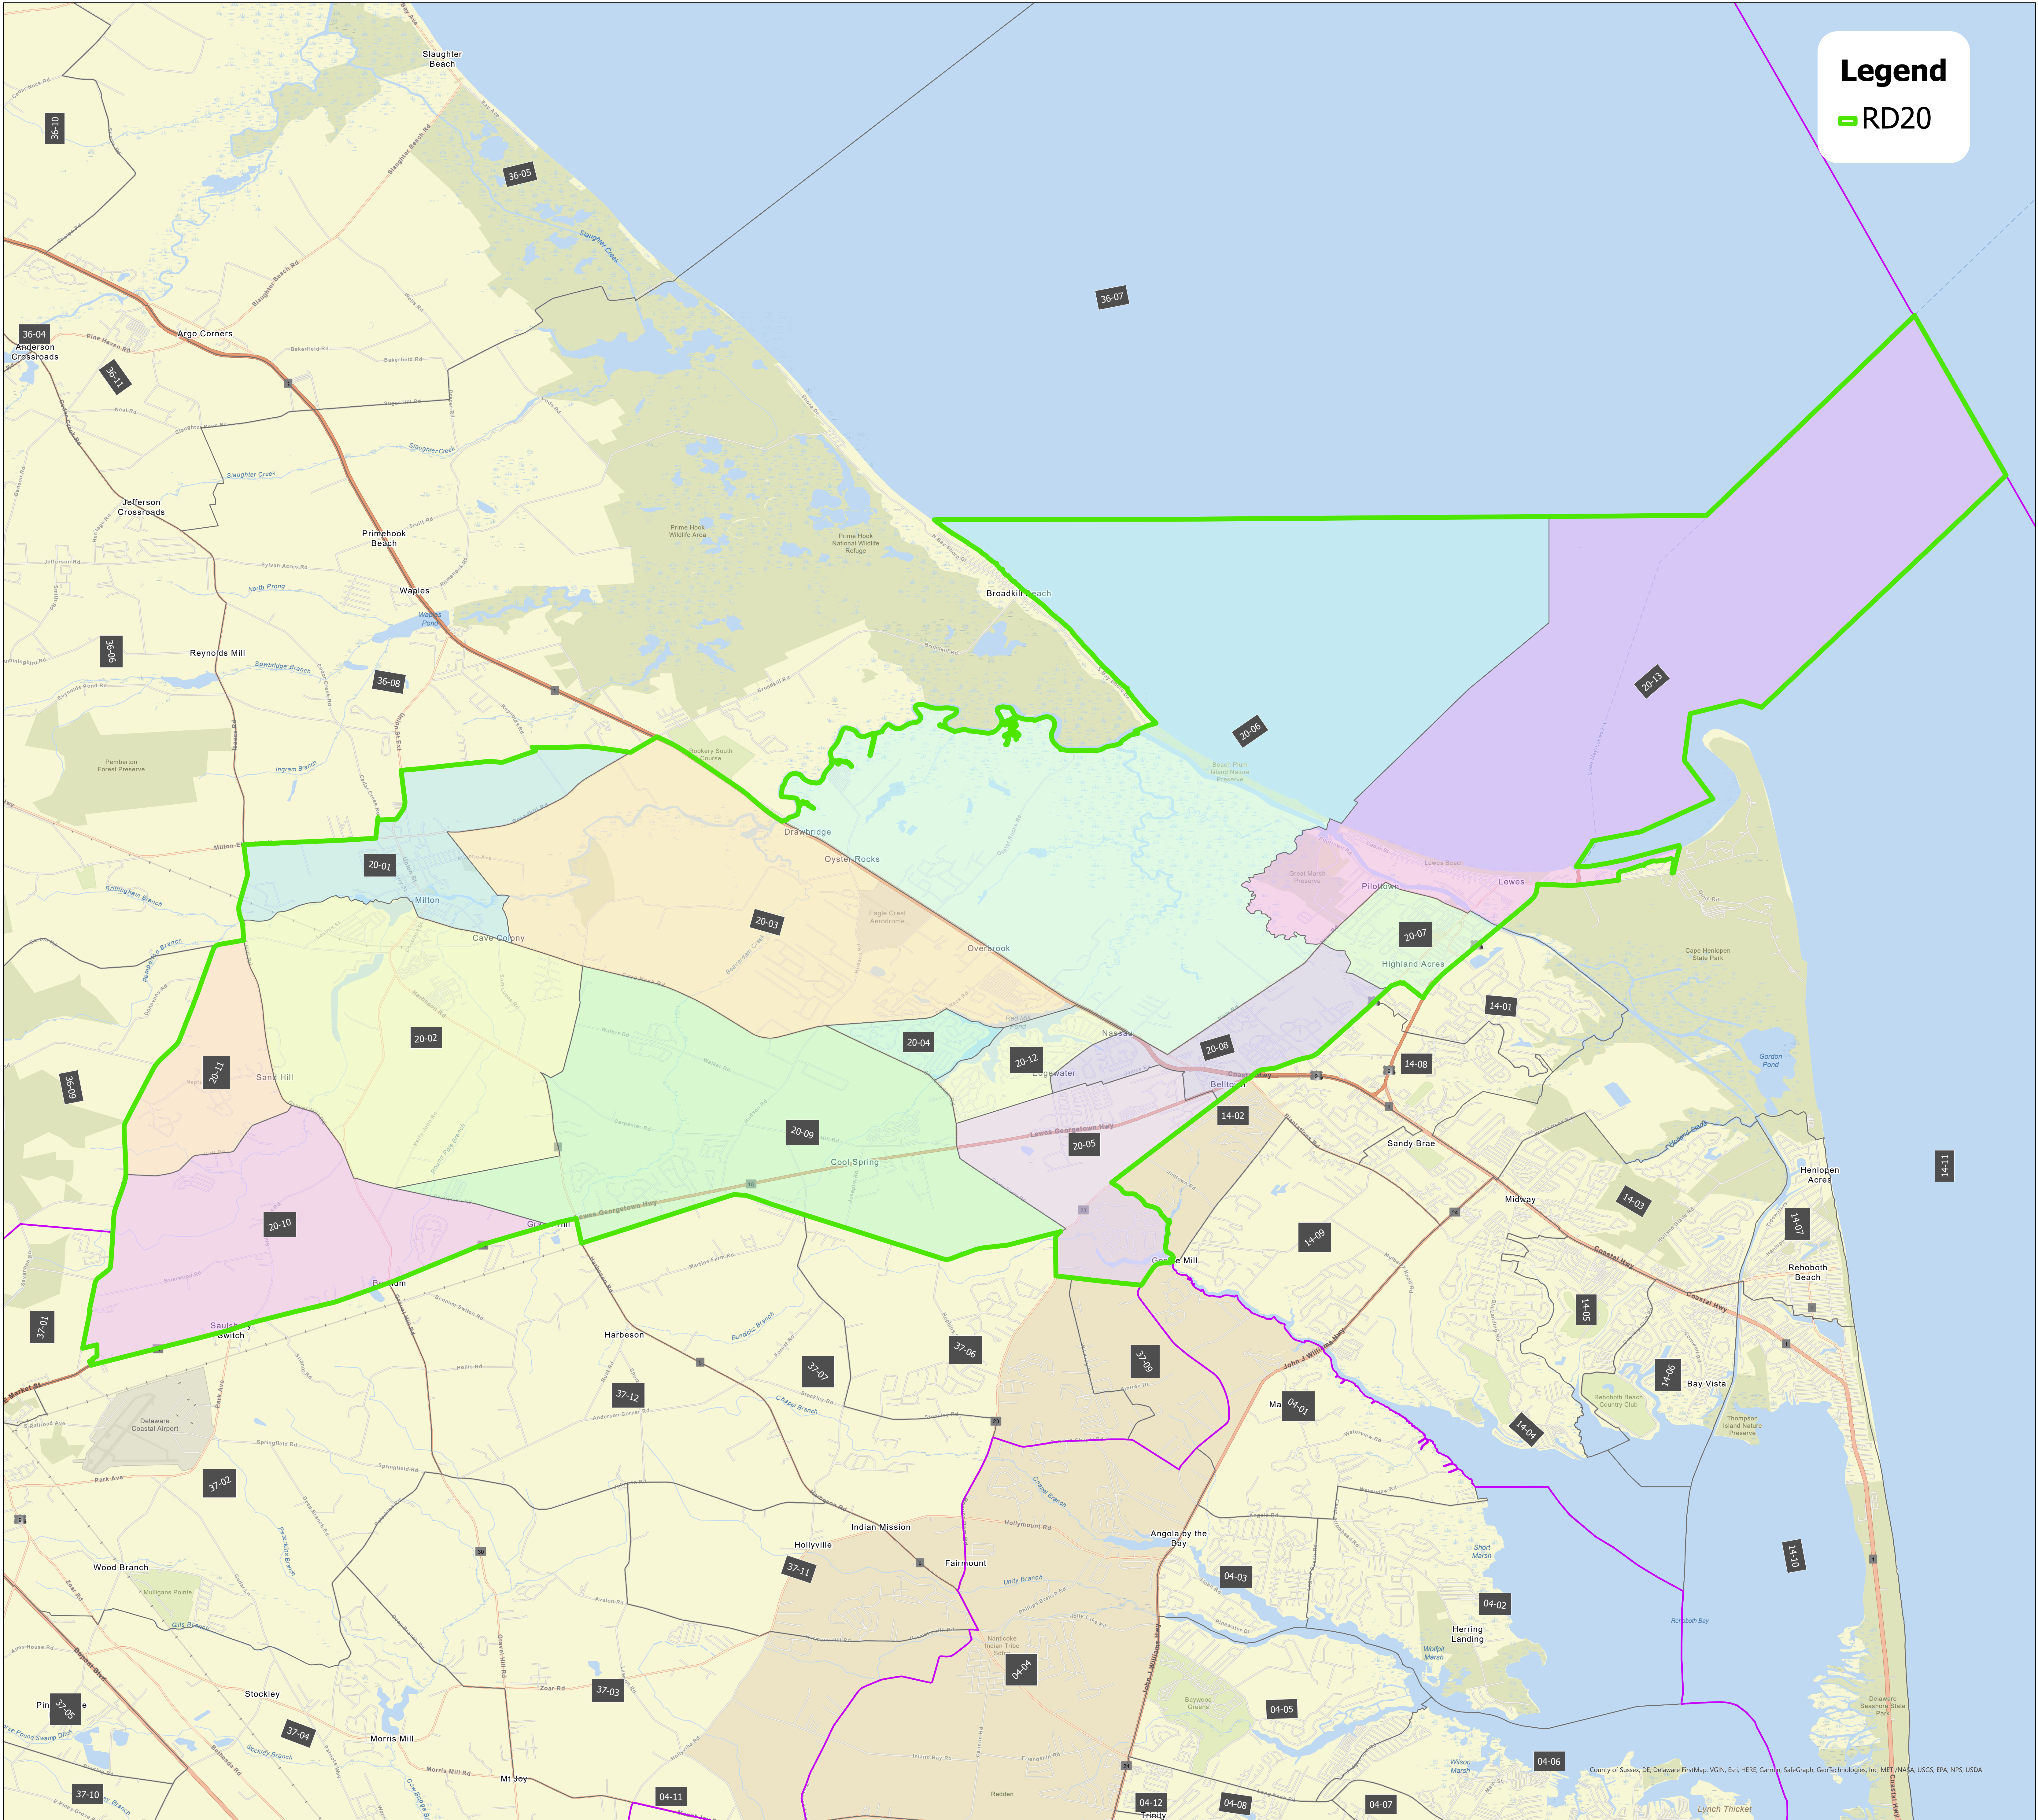

State Representative District District 20

Legend

RD20