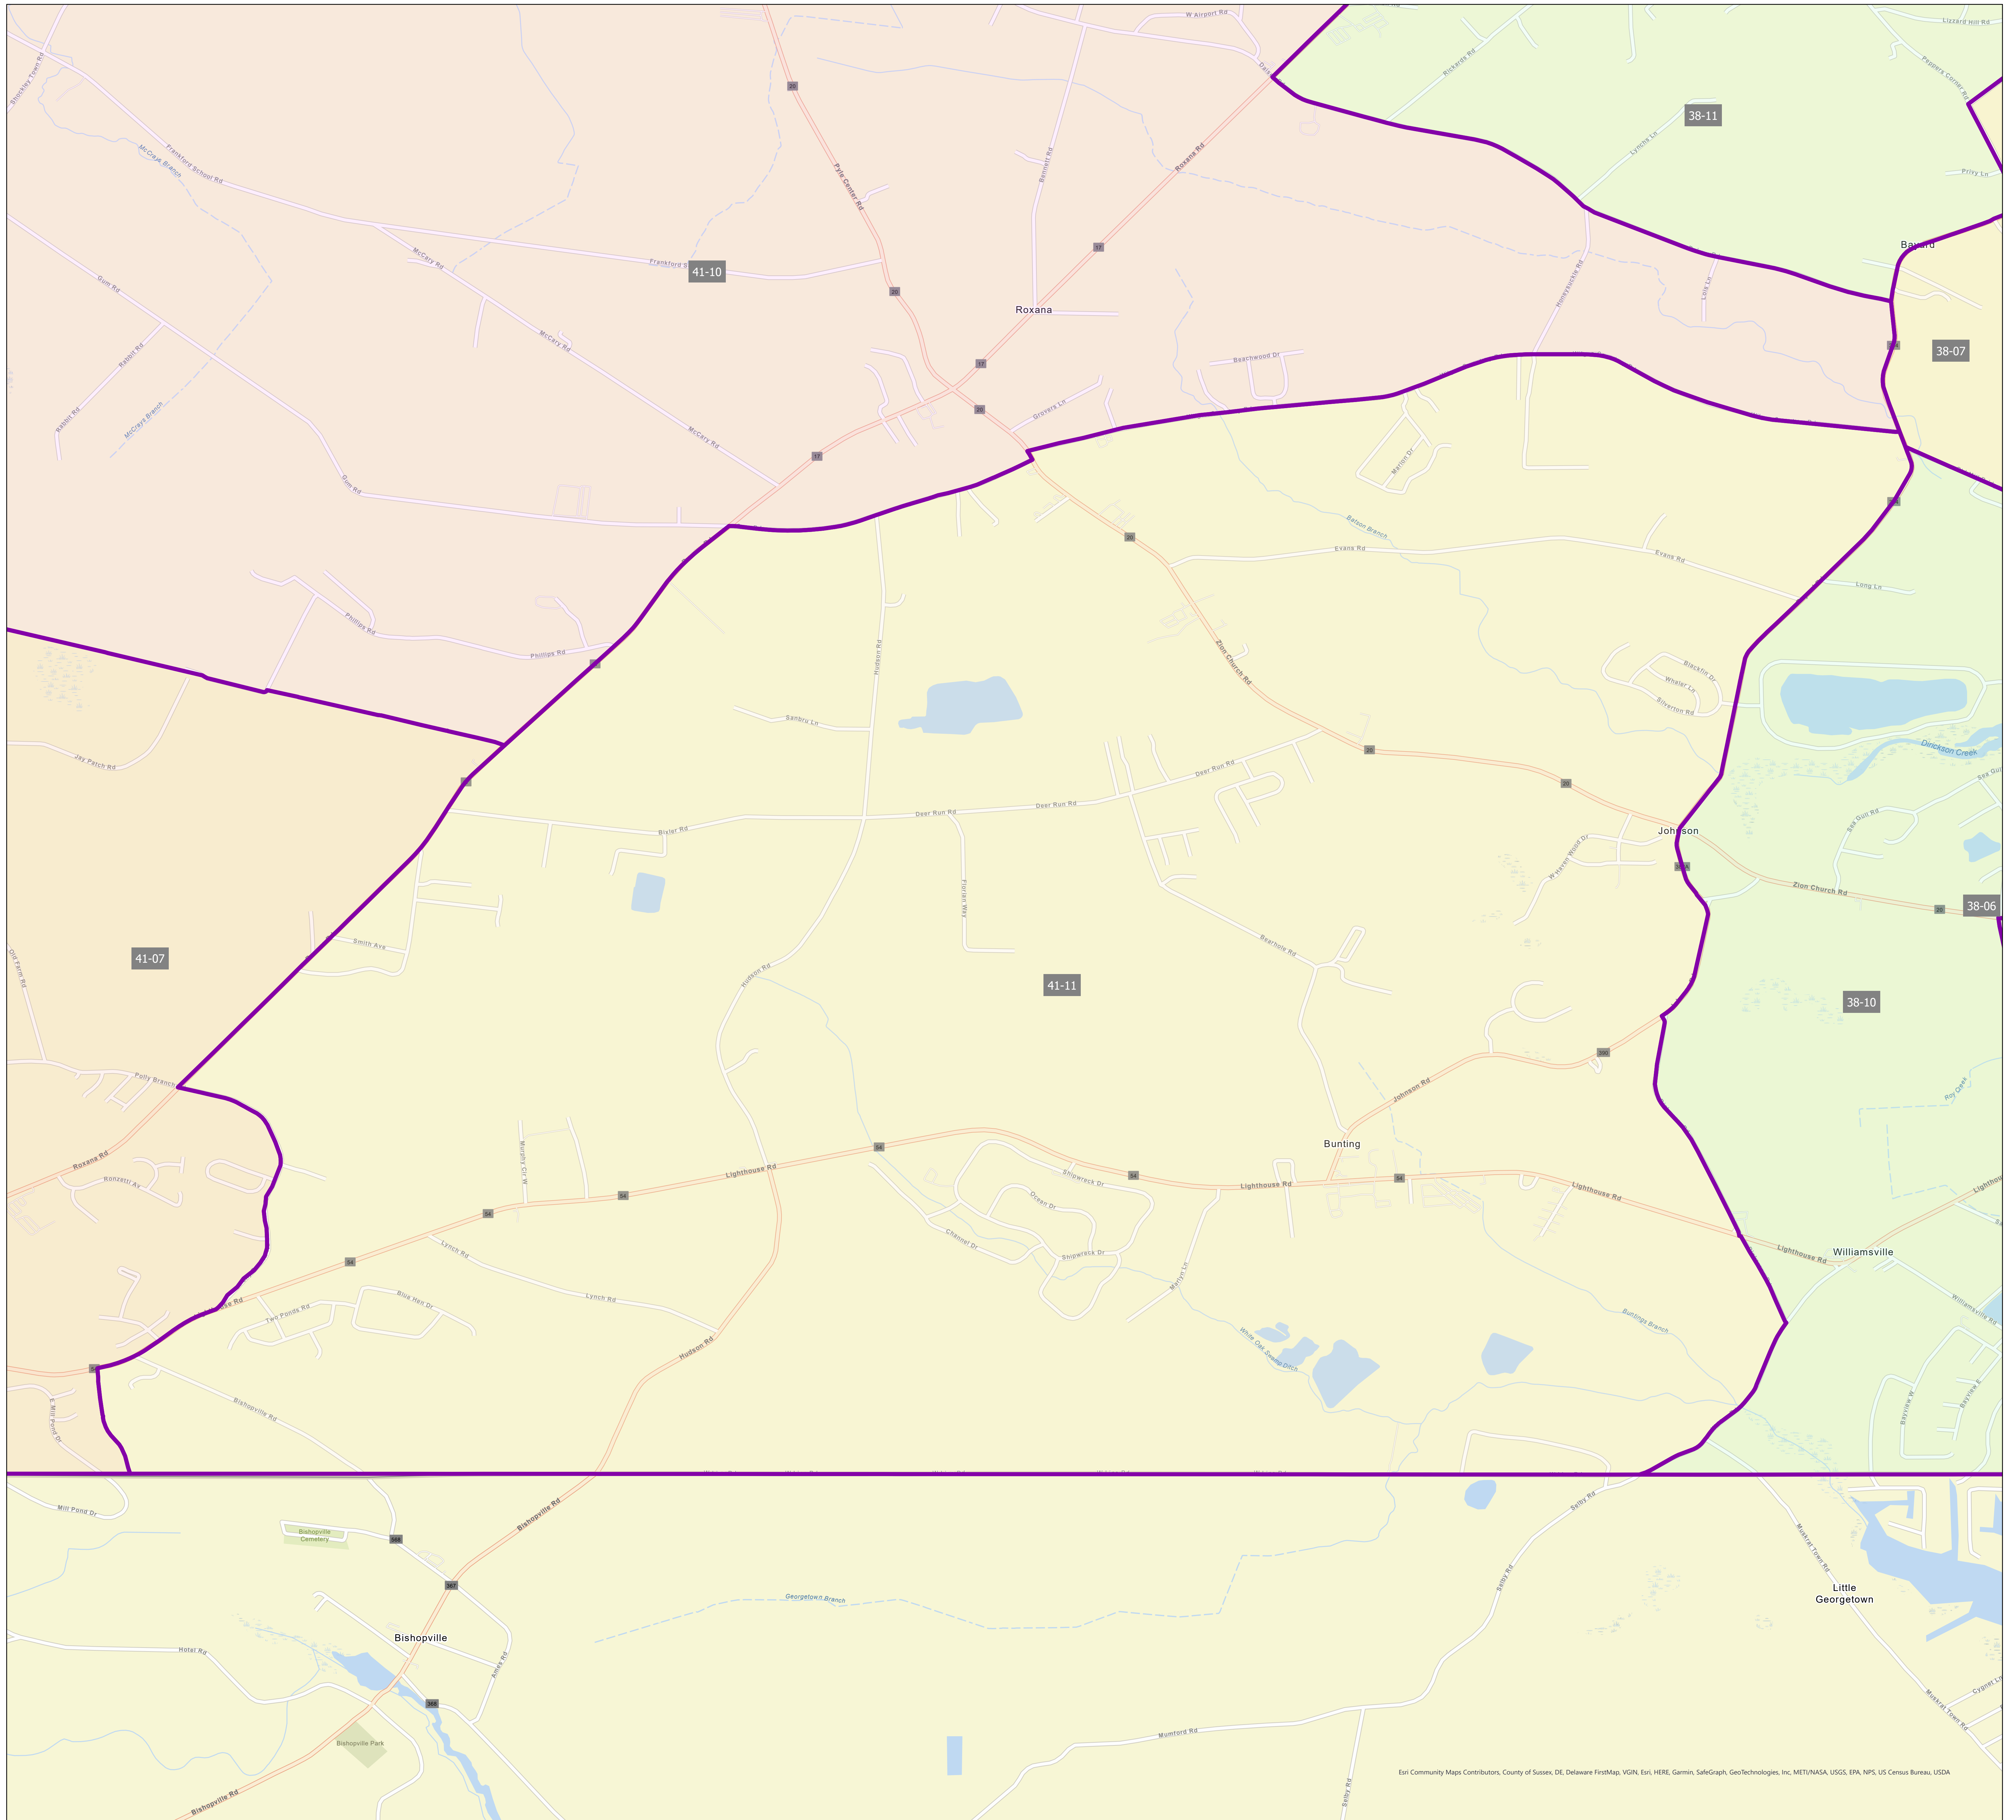

Election District District 41-11