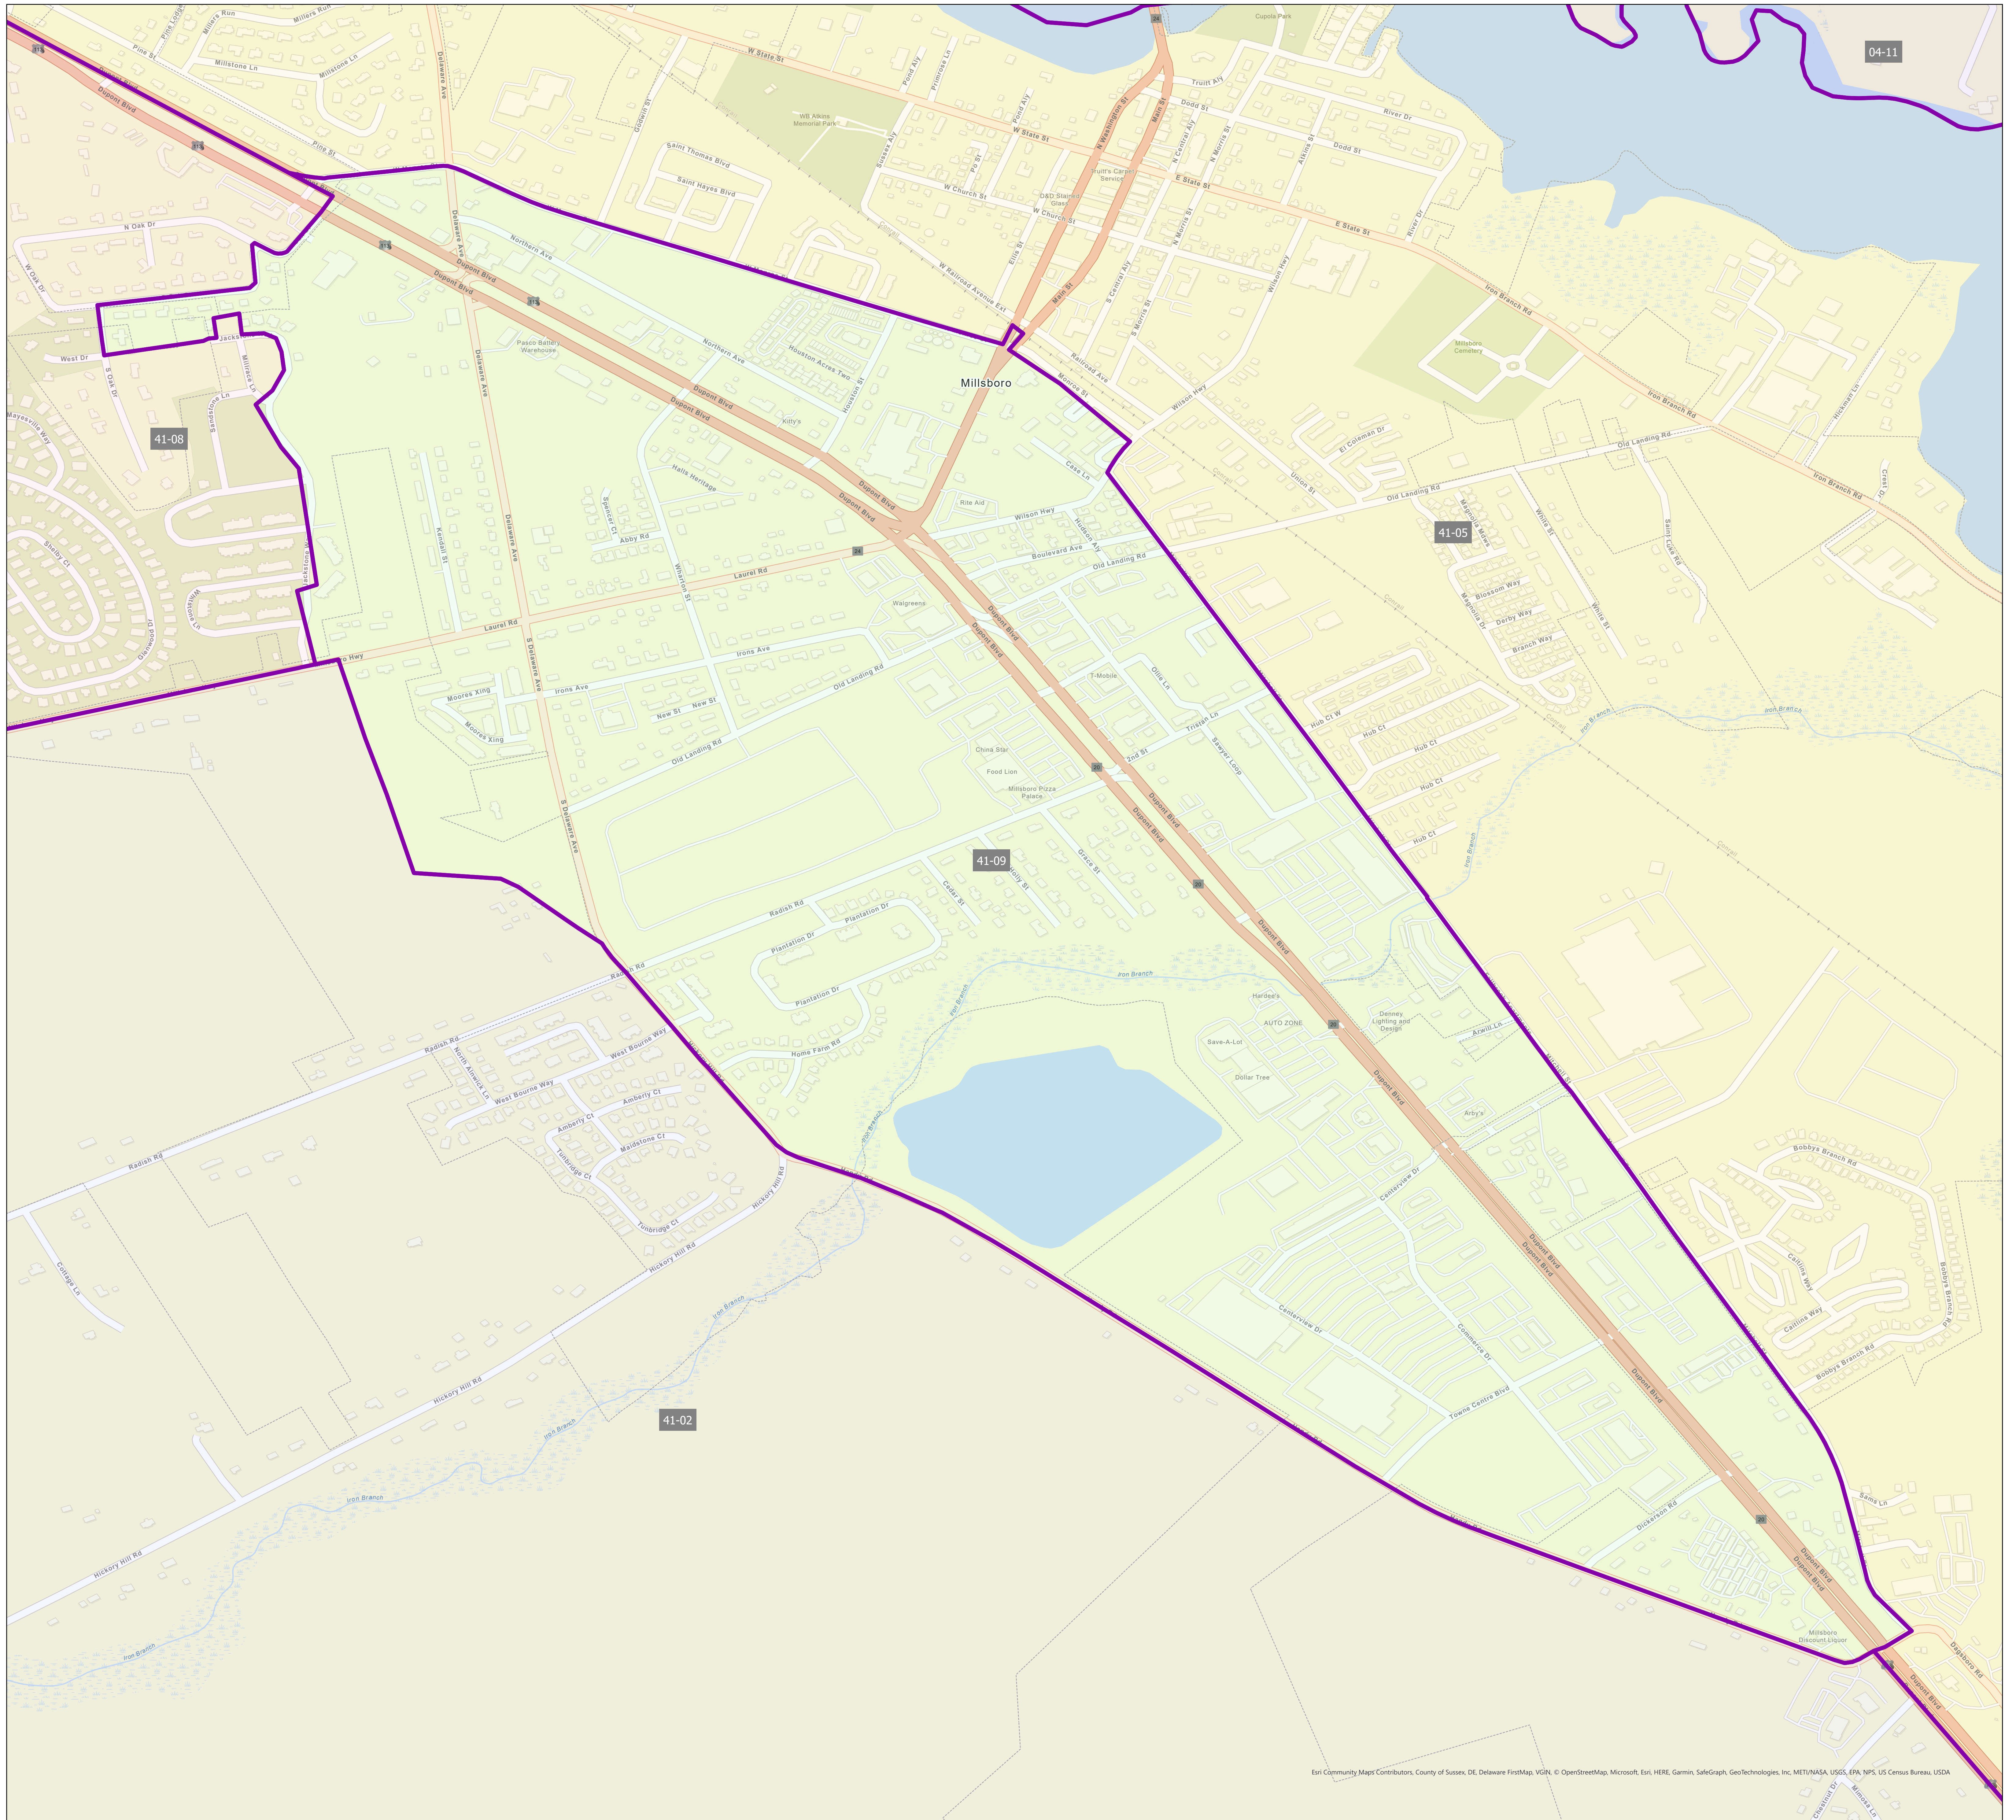

Election District District 41-09