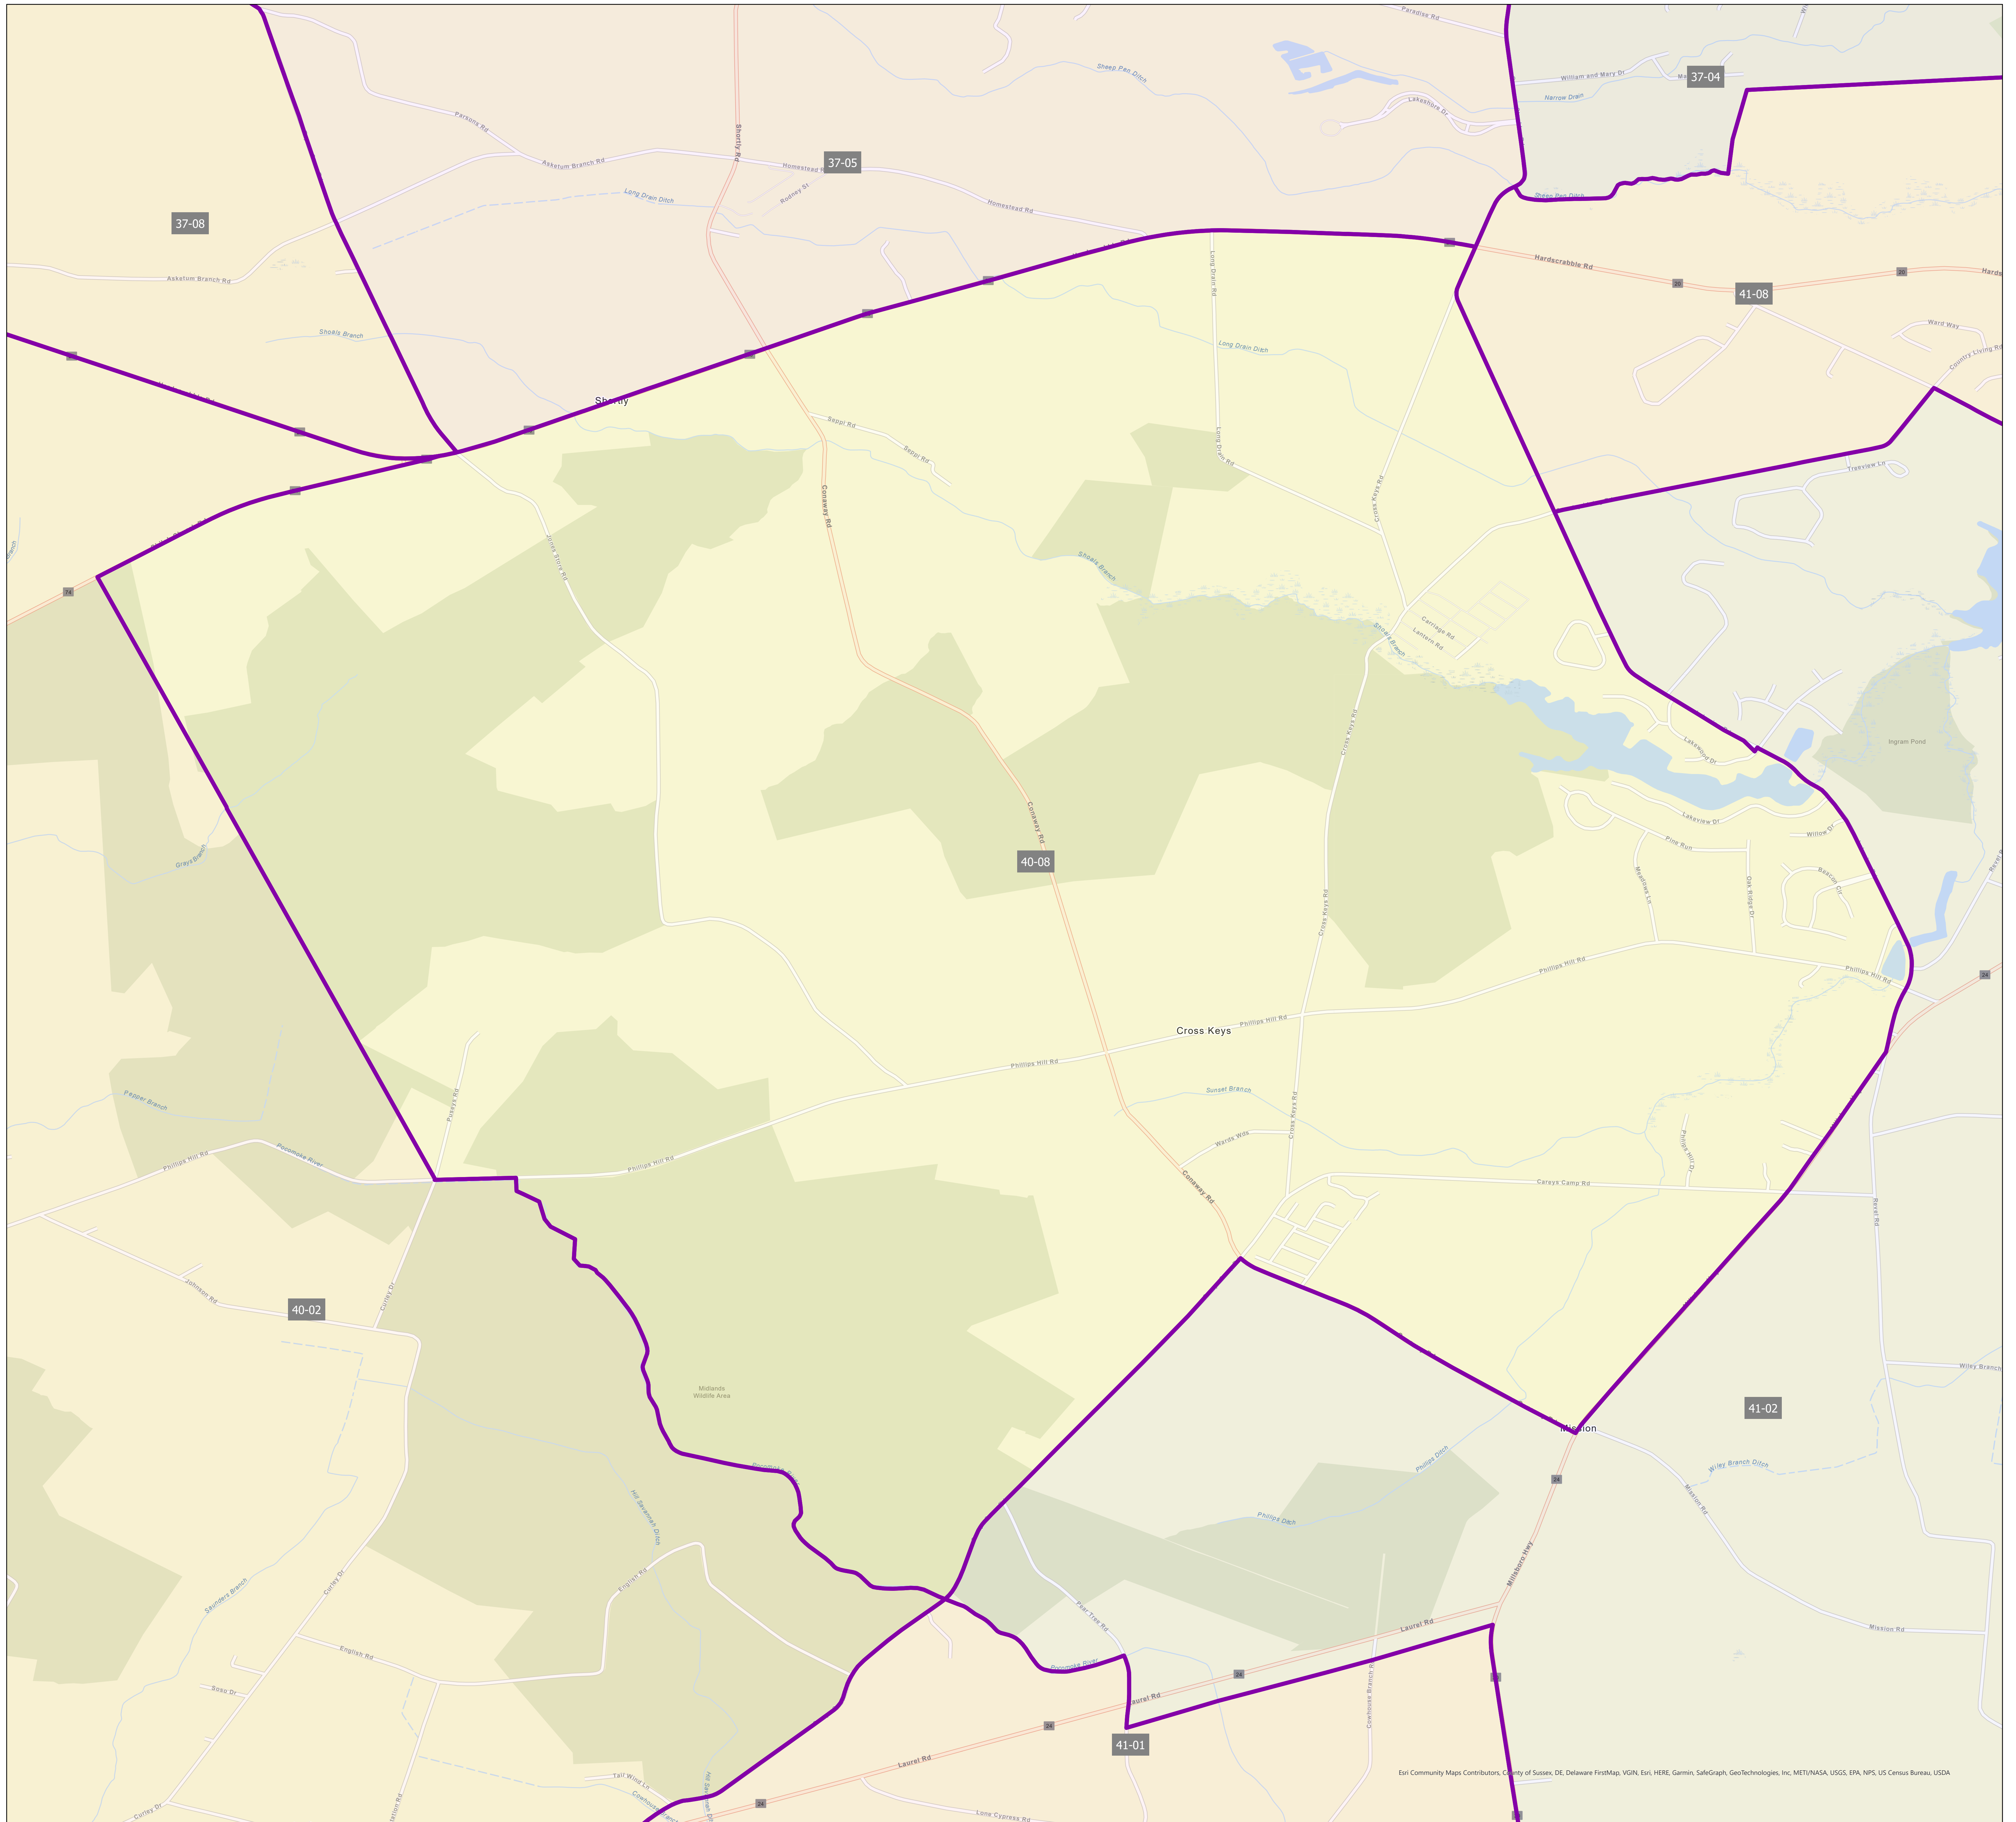

Election District District 40-08