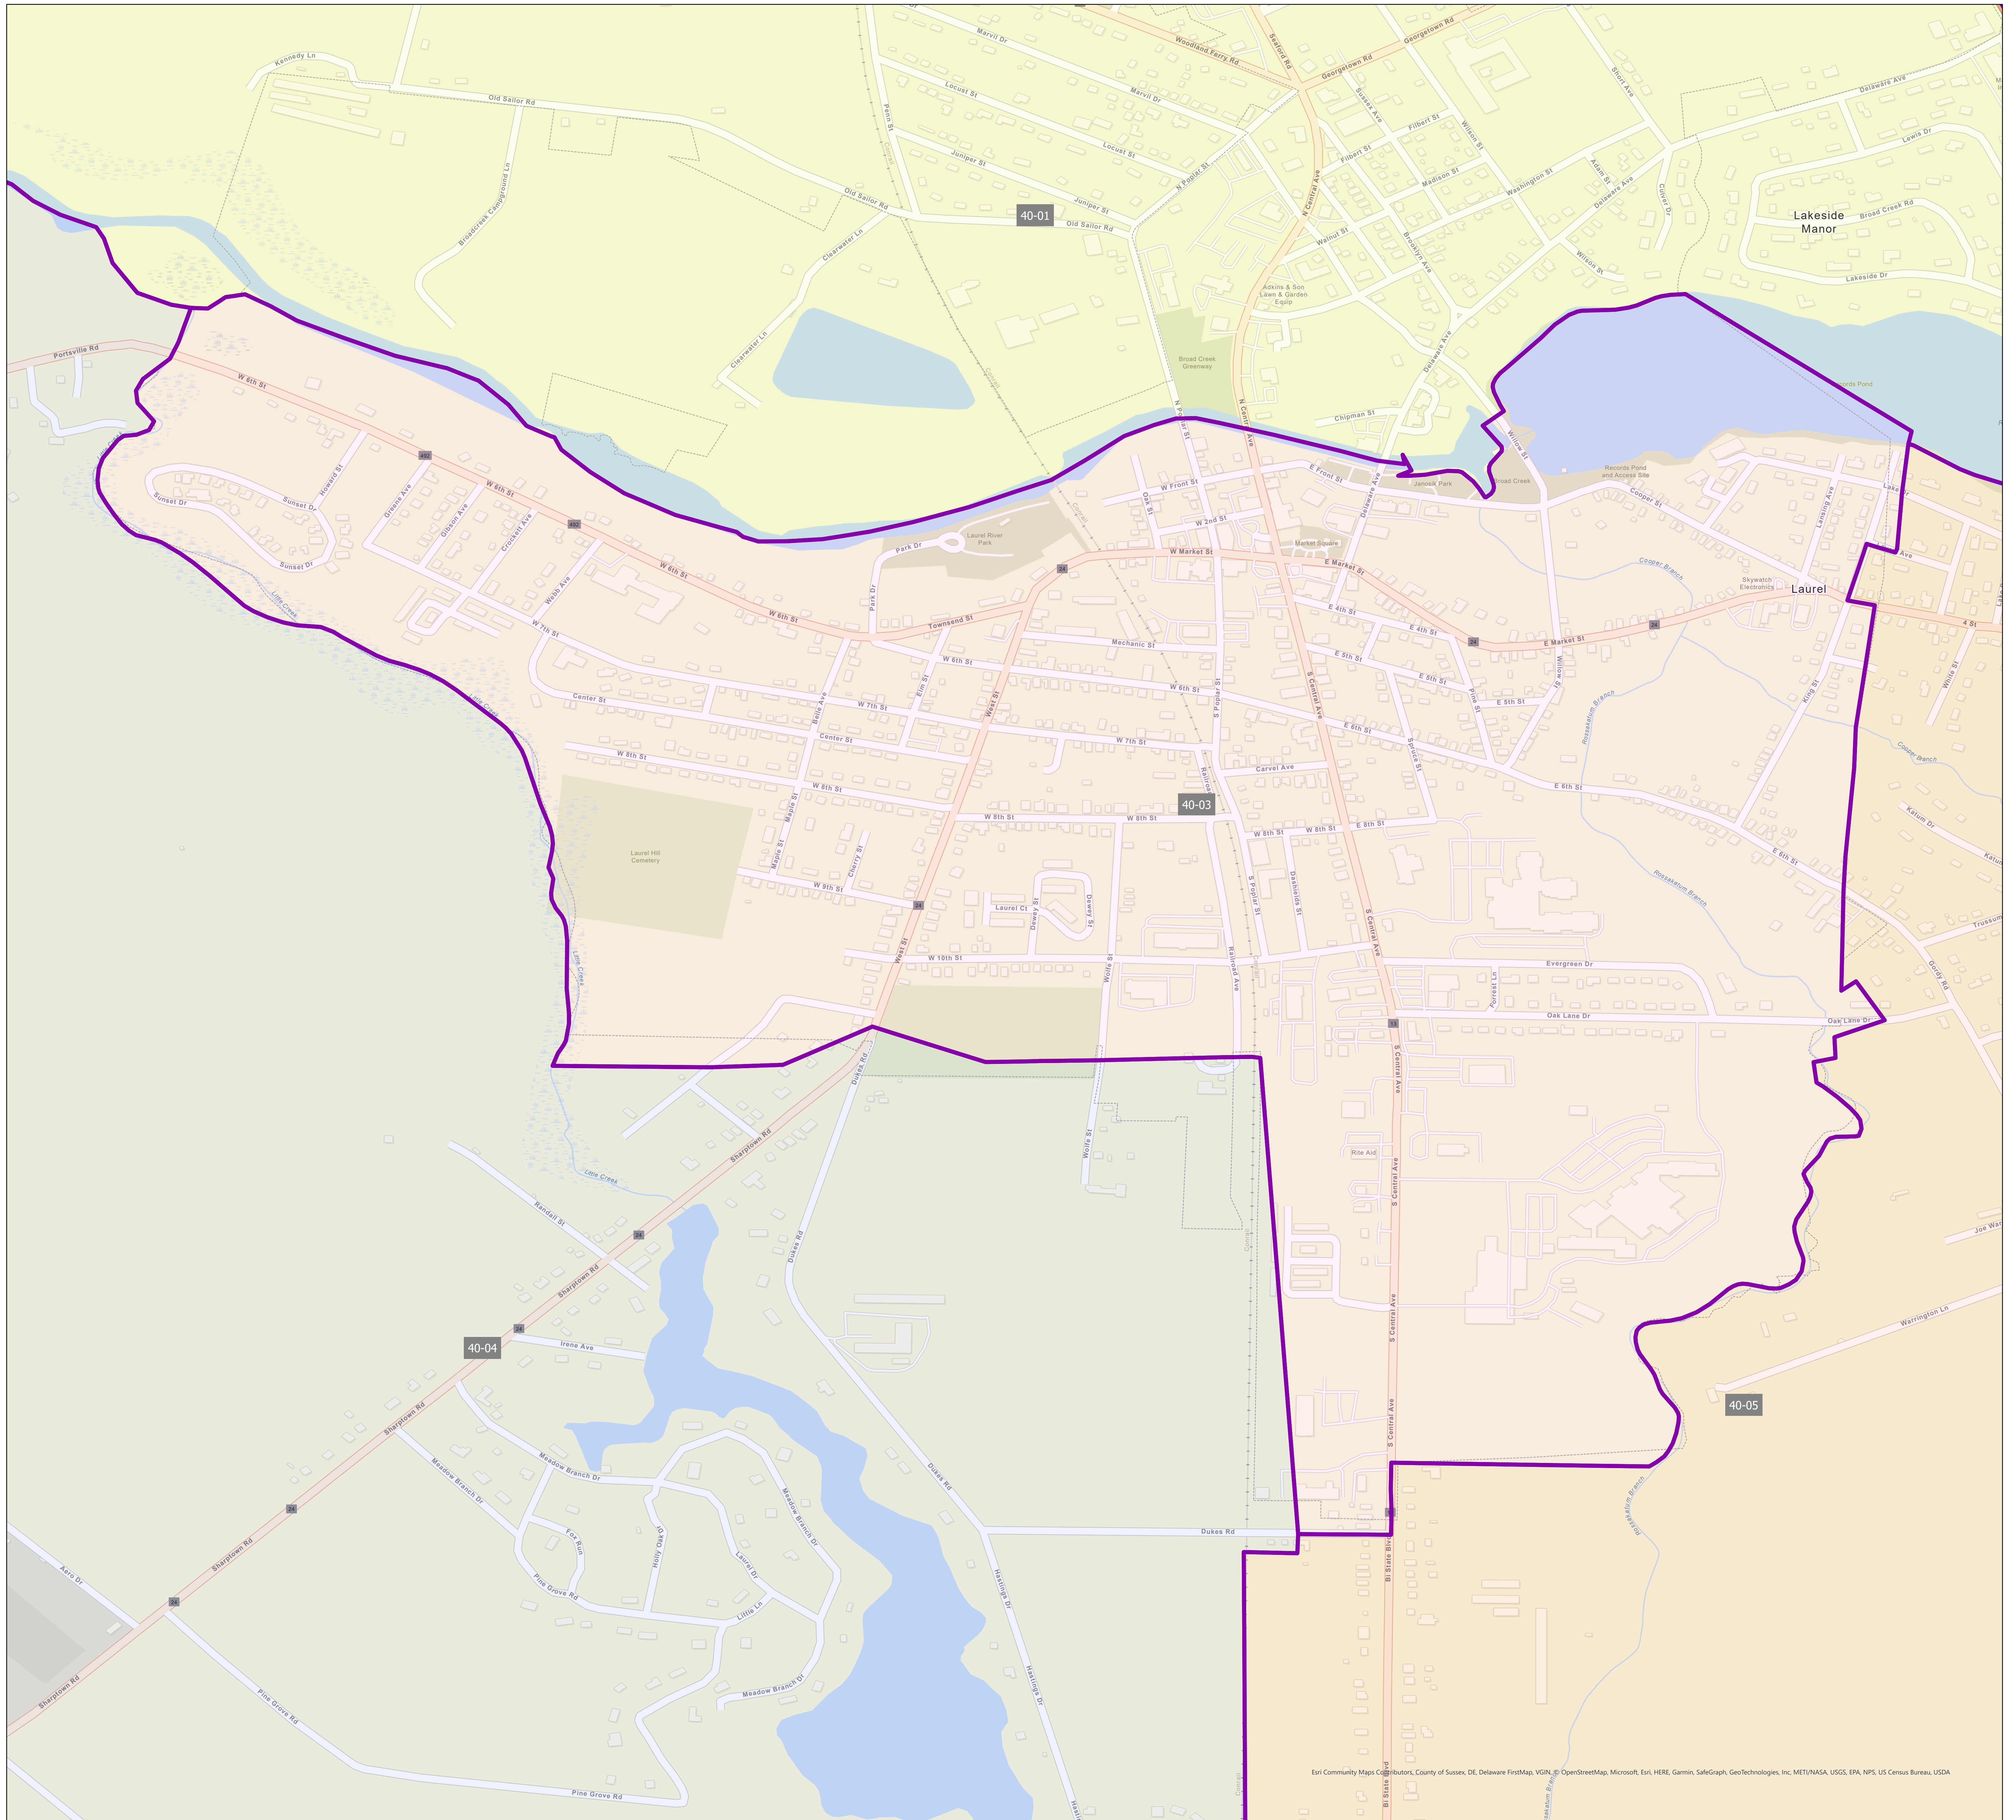

Election District District 40-03