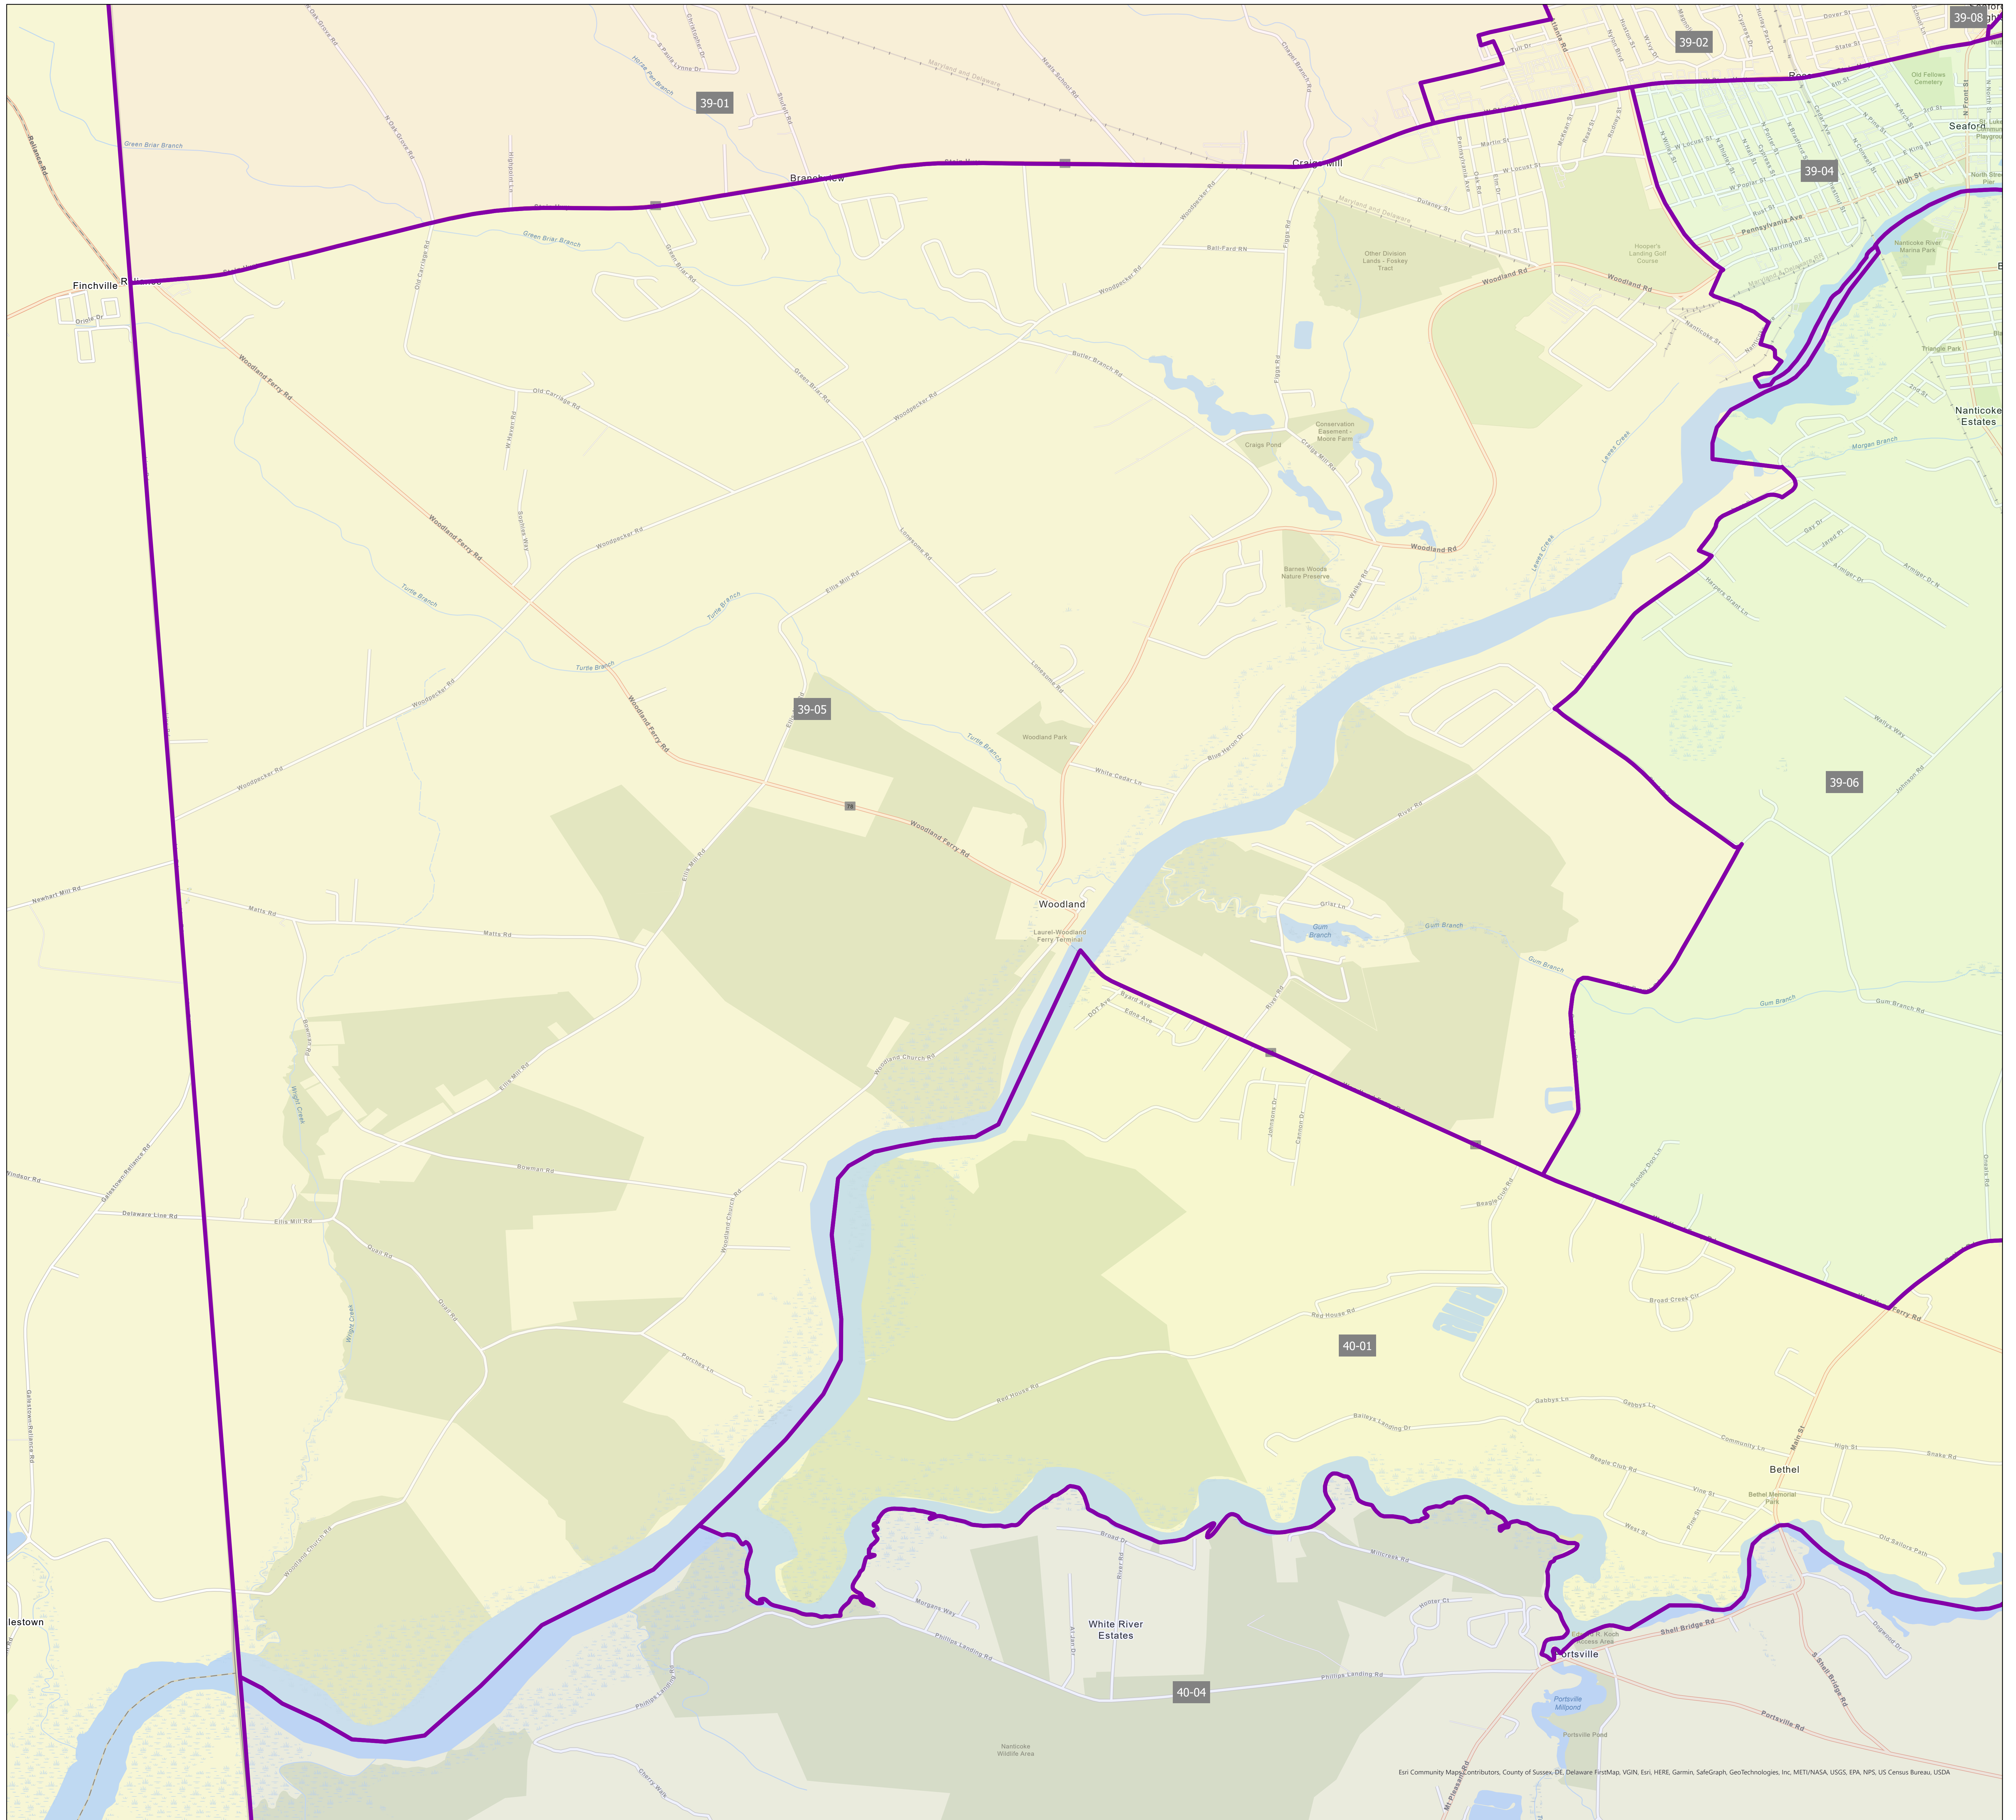

Election District District 39-05