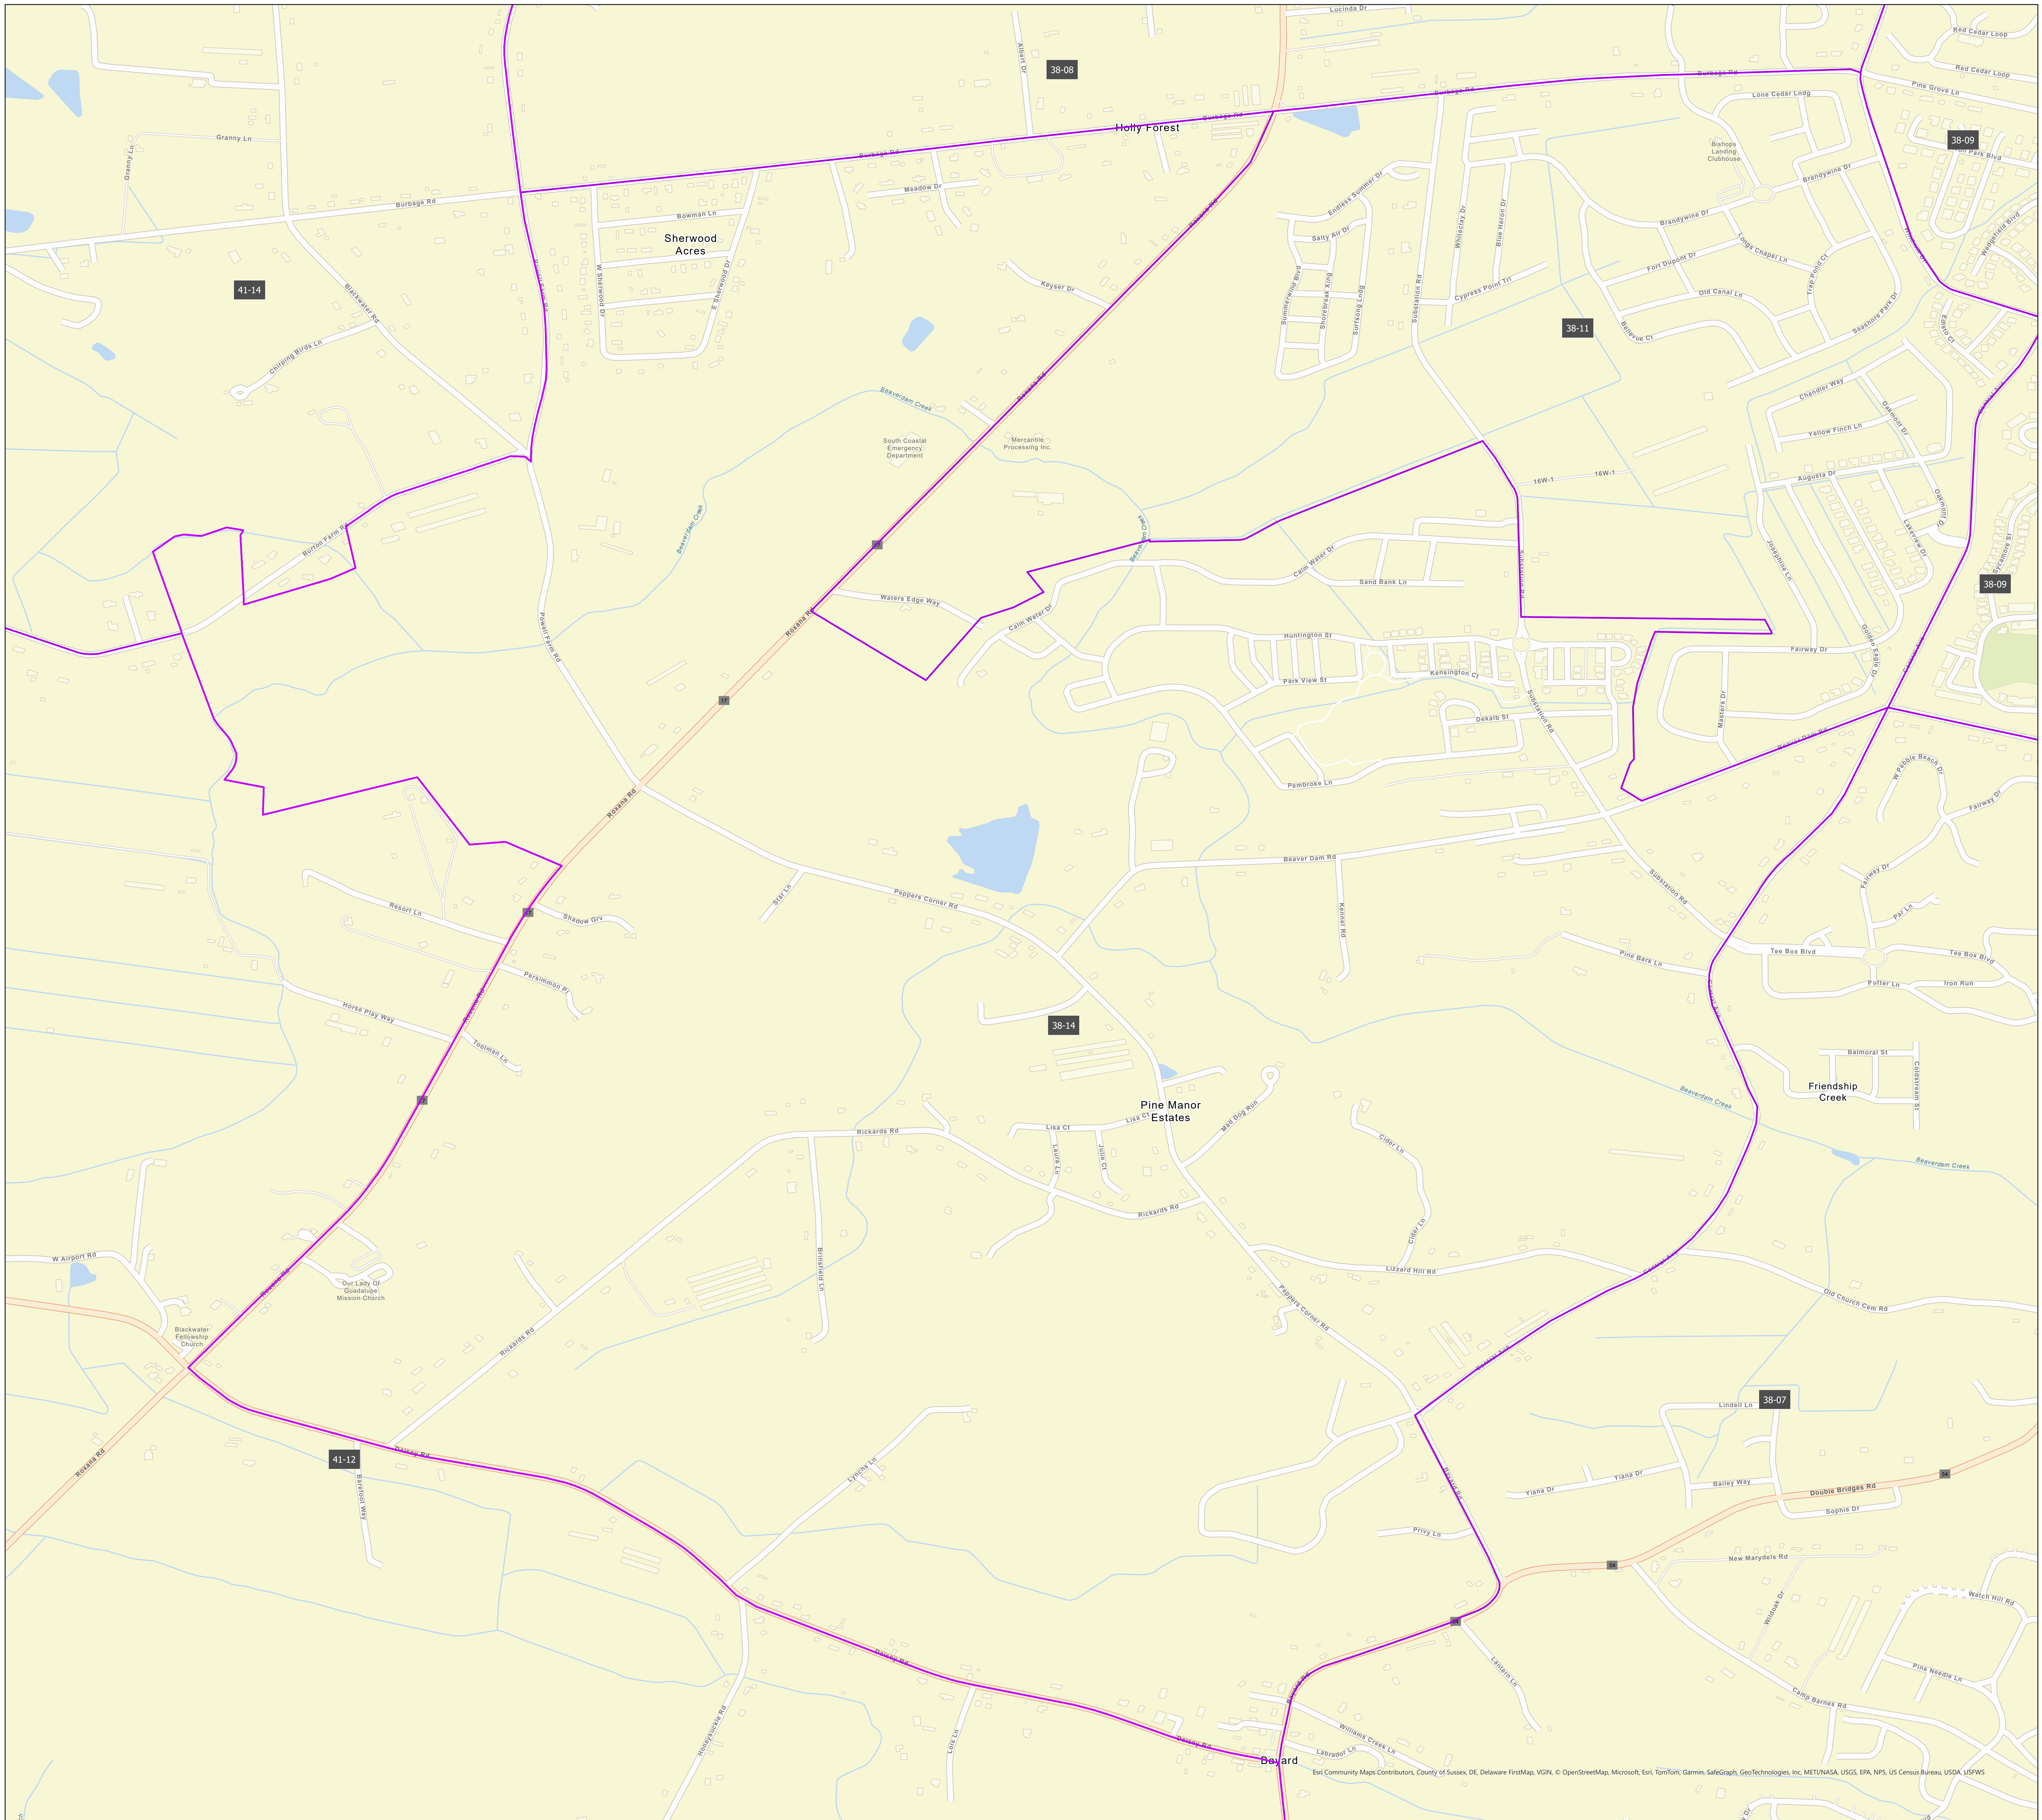

Election District District 38-14

Esri Community Maps Contributors, County of Sussex, DE, Delaware FirstMap, VGIN, © OpenStreetMap, Microsoft, Esri, TomTom, Garmin, SafeGraph, GeoTechnologies, Inc, MET/NASA, USGS, EPA, NPS, US Census Bureau, USDA, USFWS