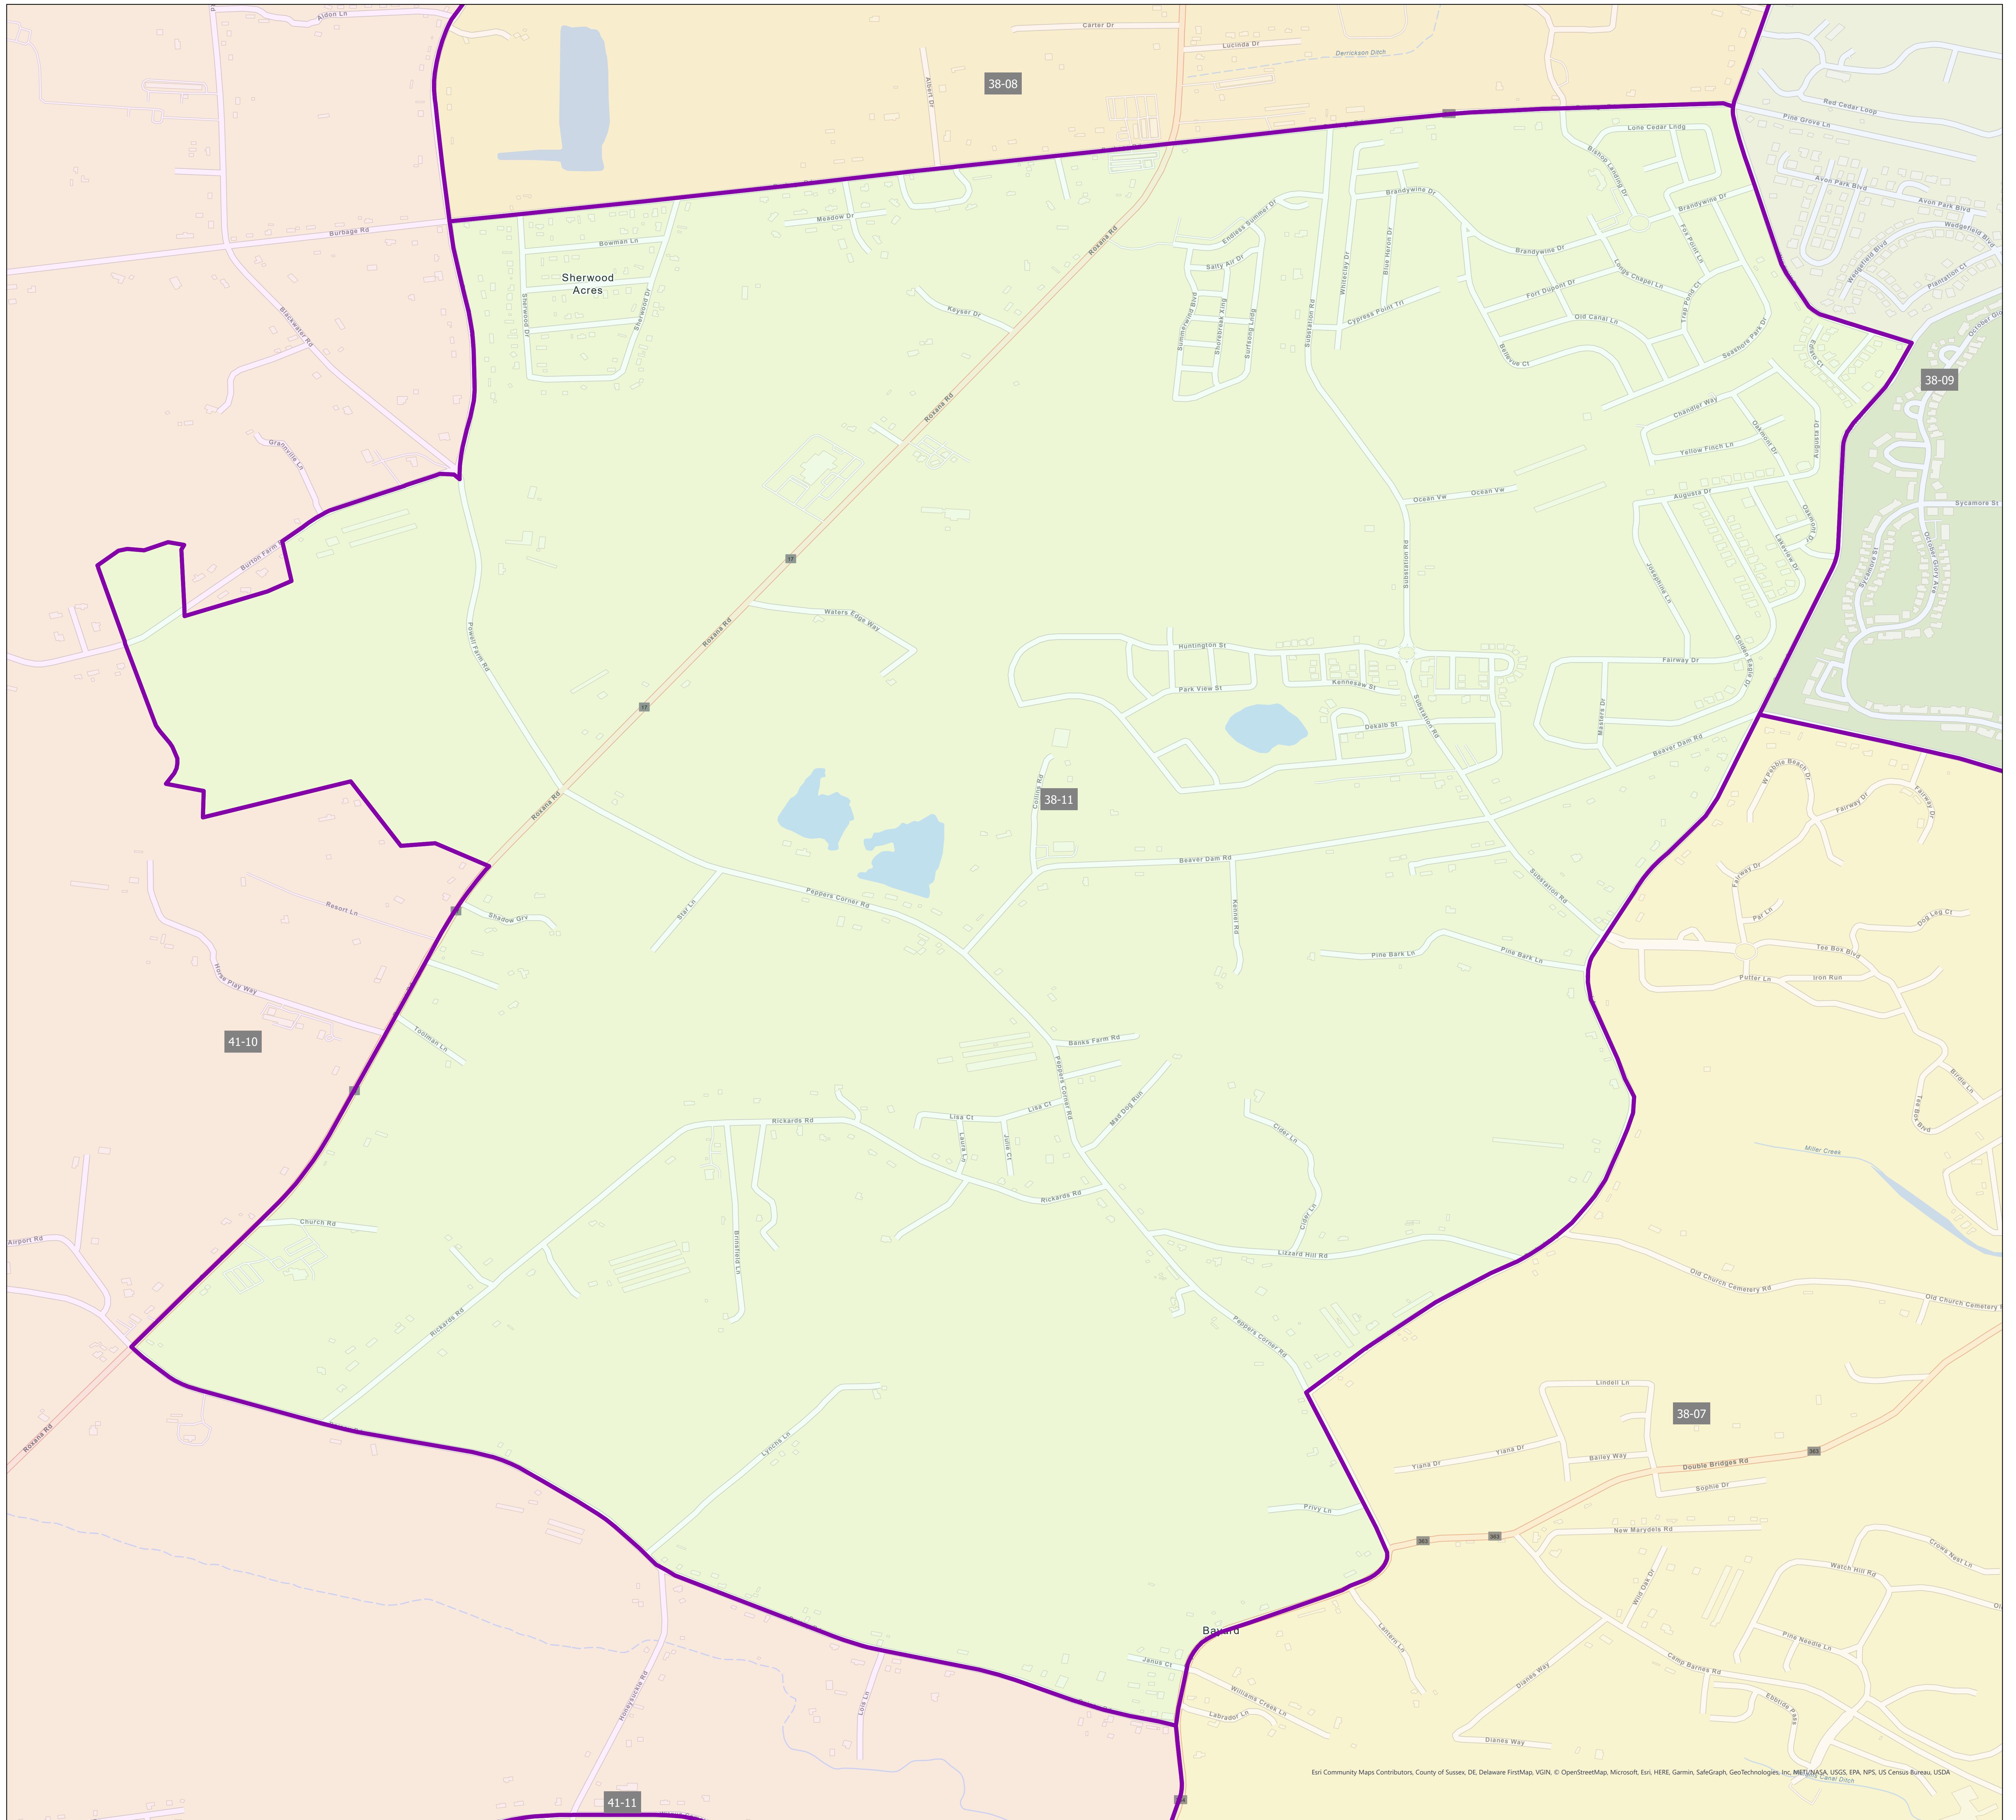

Election District District 38-11