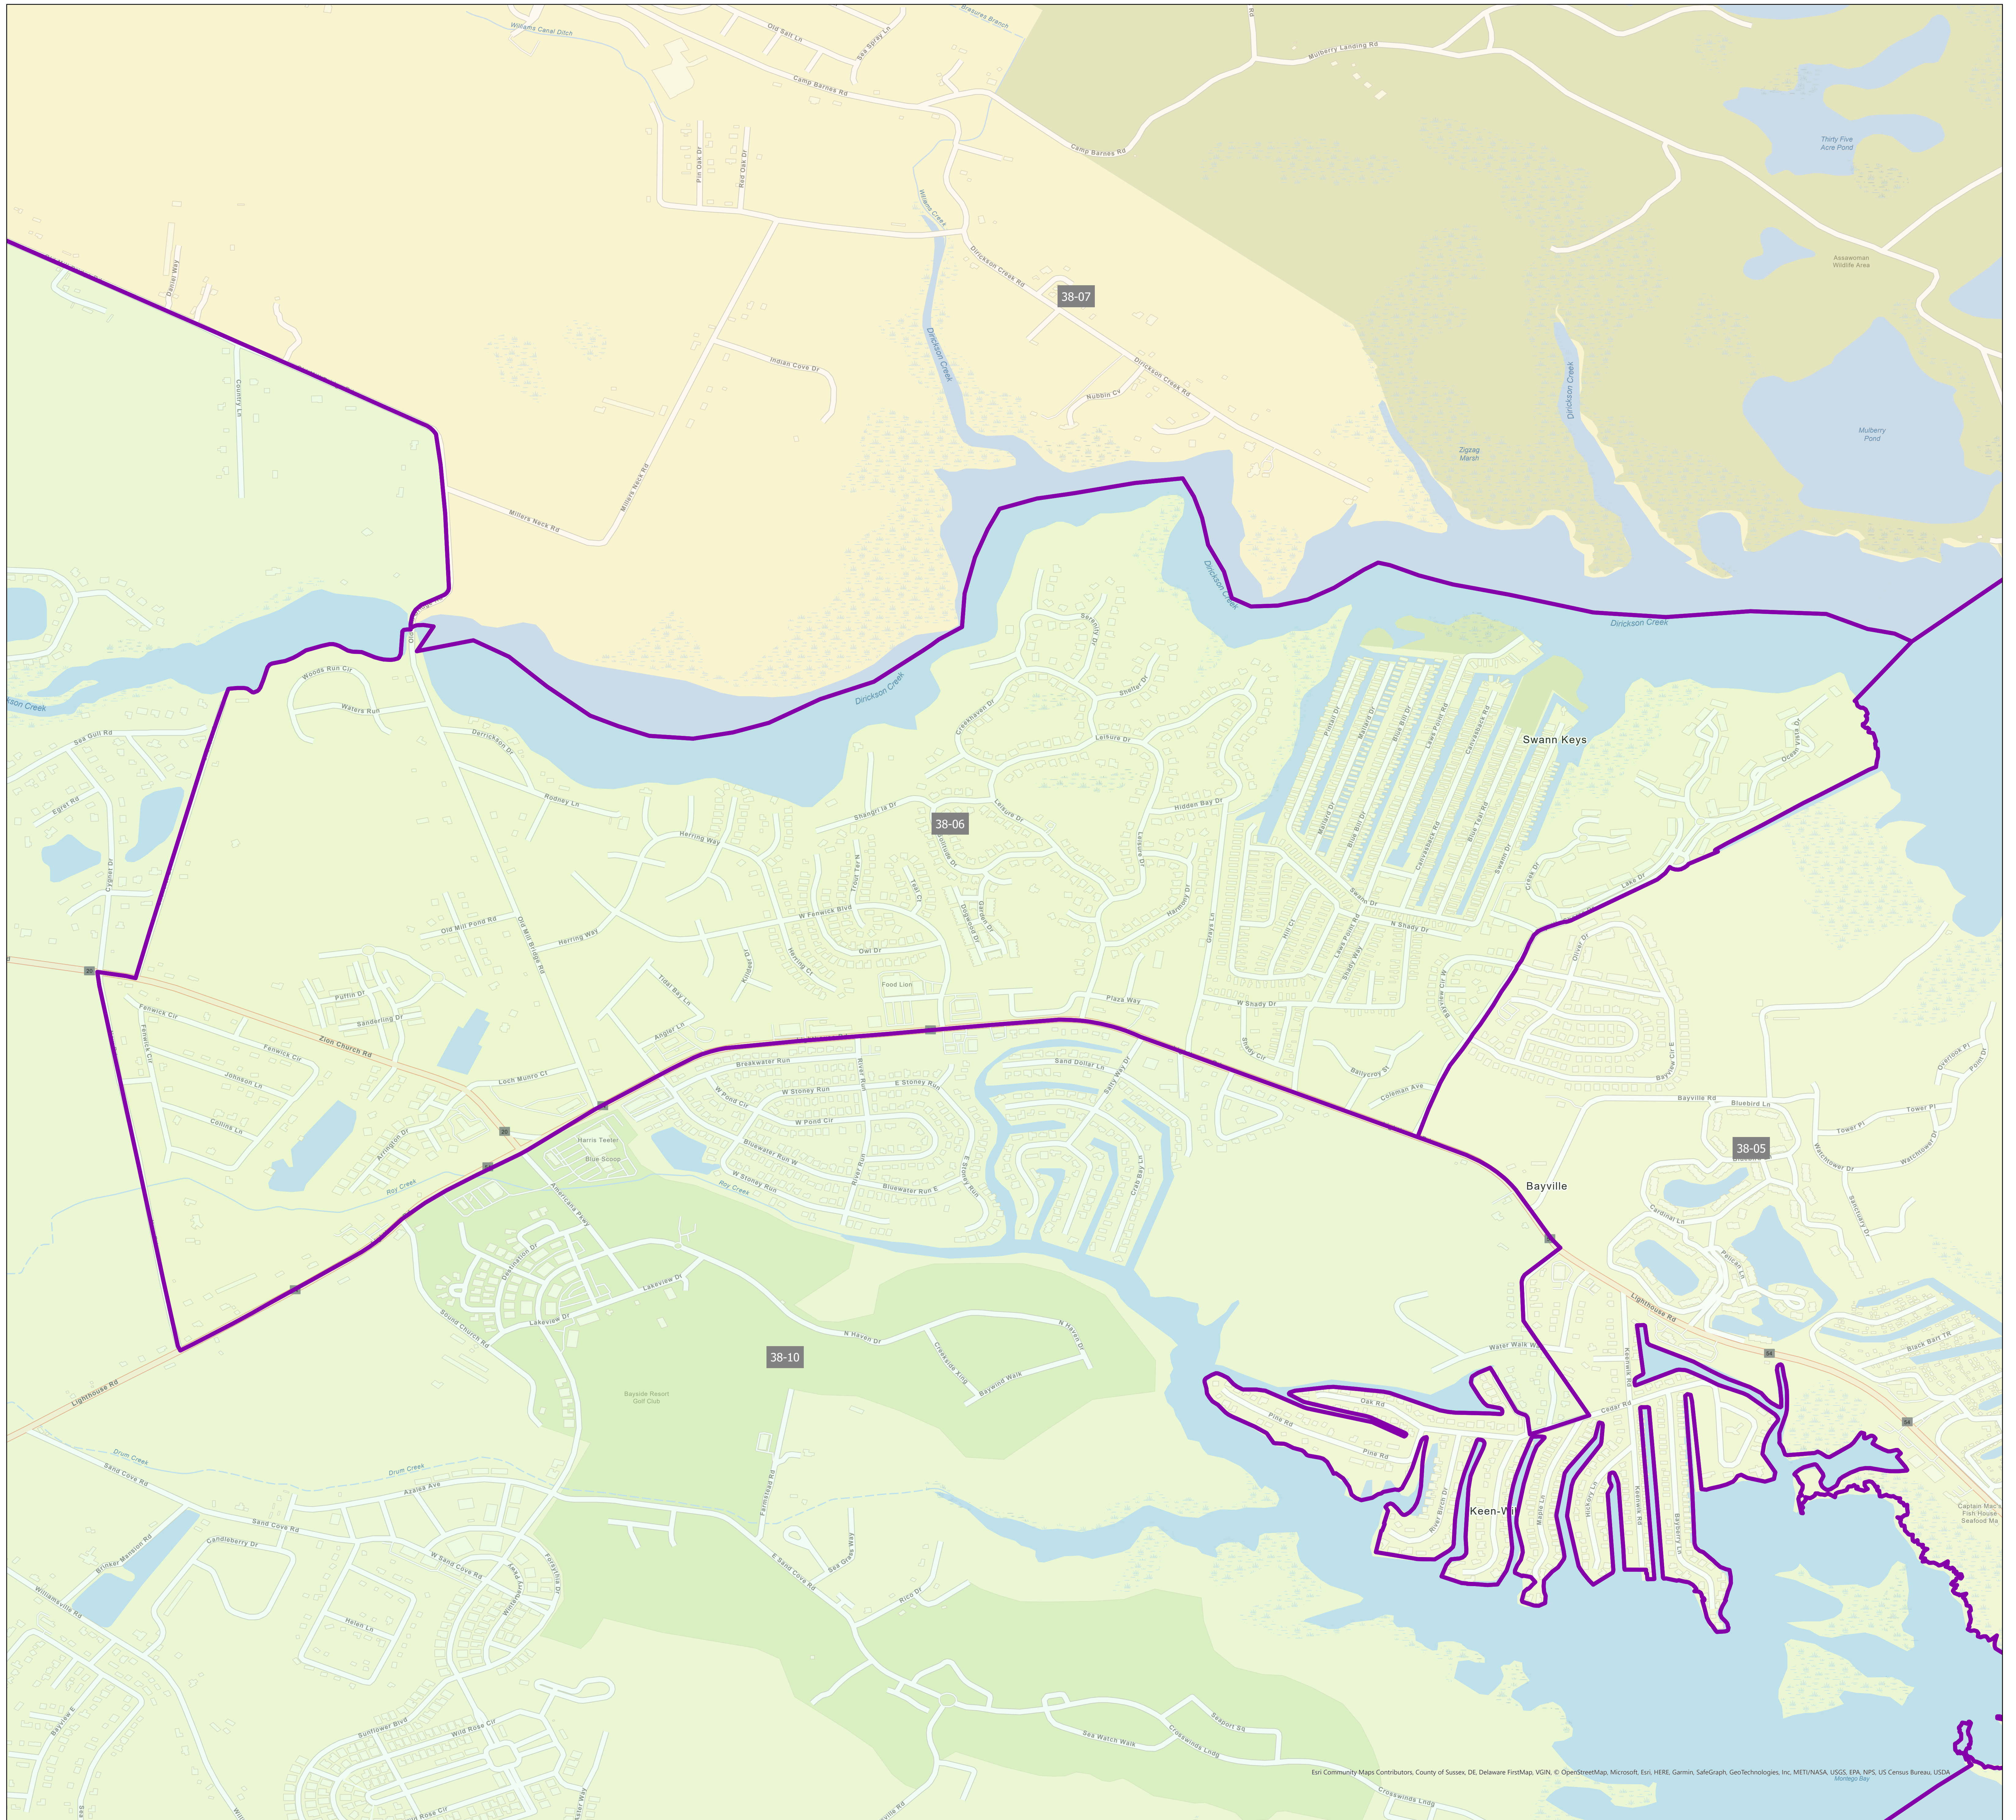

Election District District 38-06