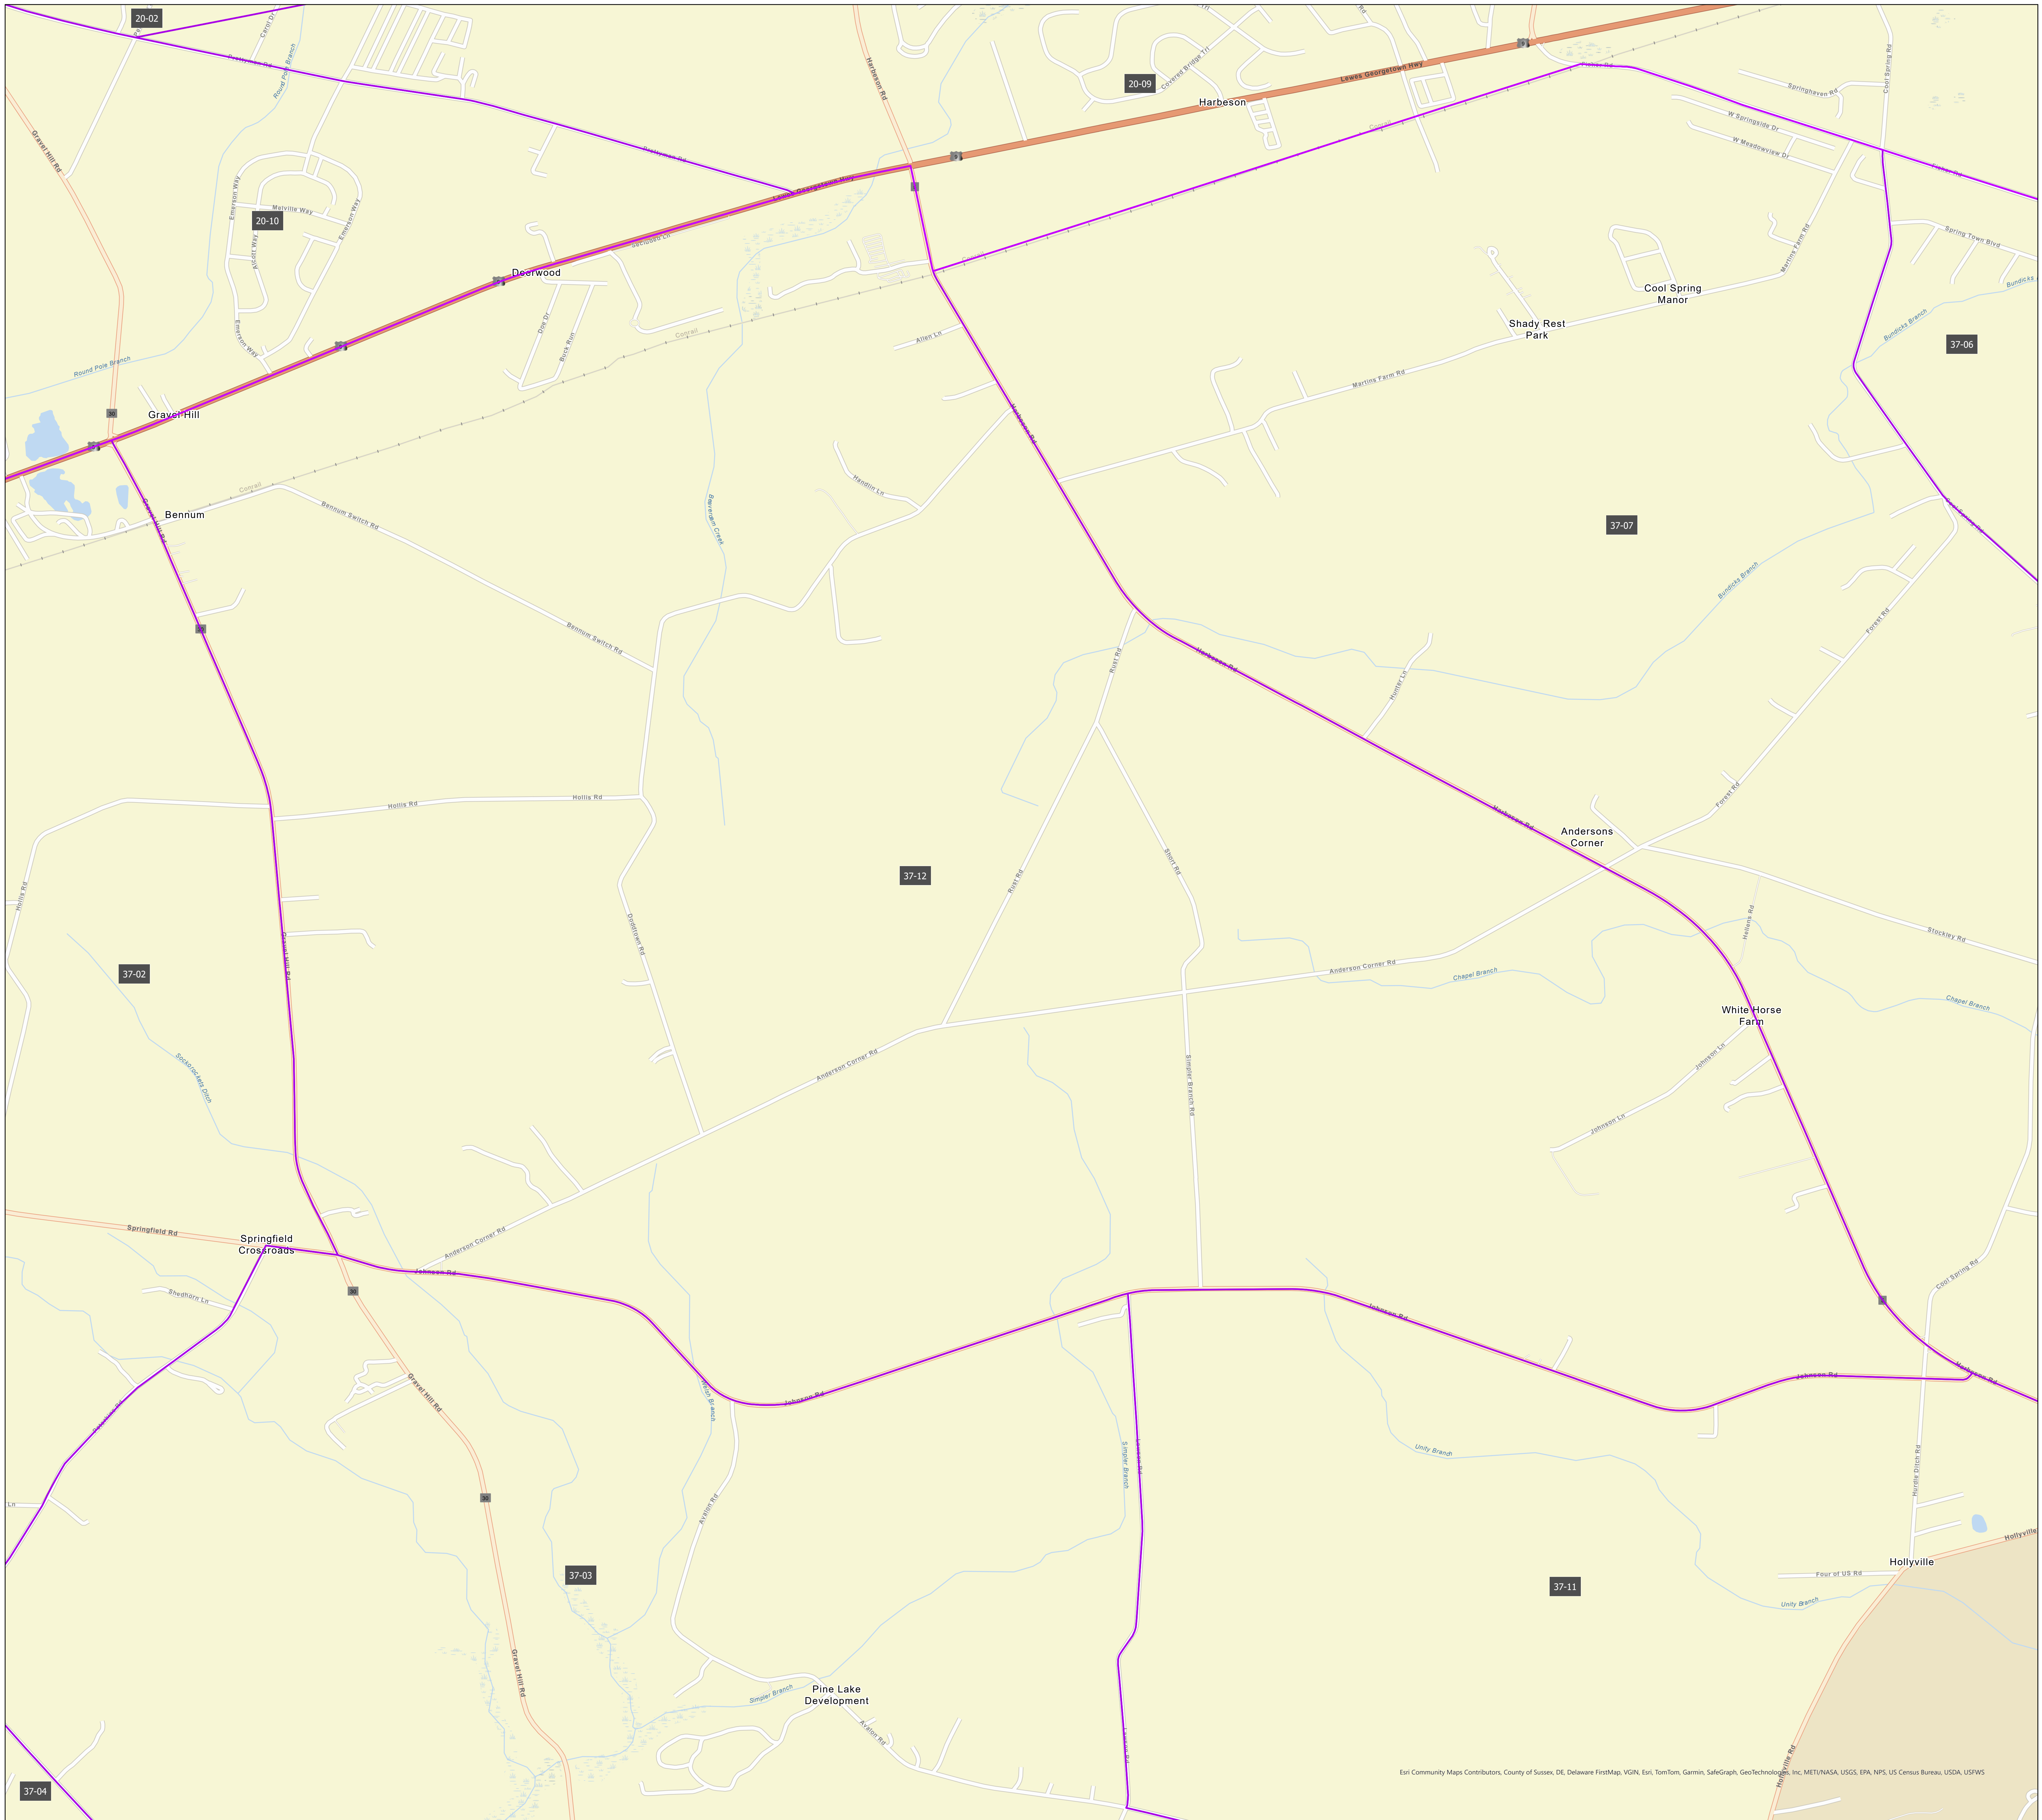

Election District District 37-12

Eri Community Maps Contributors, County of Sussex, DE, Delaware FirstMap, VGIN, Esri, TomTom, Garmin, SafeGraph, GeoTechnology, Inc., METANASA, USGS, EPA, NPS, US Census Bureau, USDA, USFWS