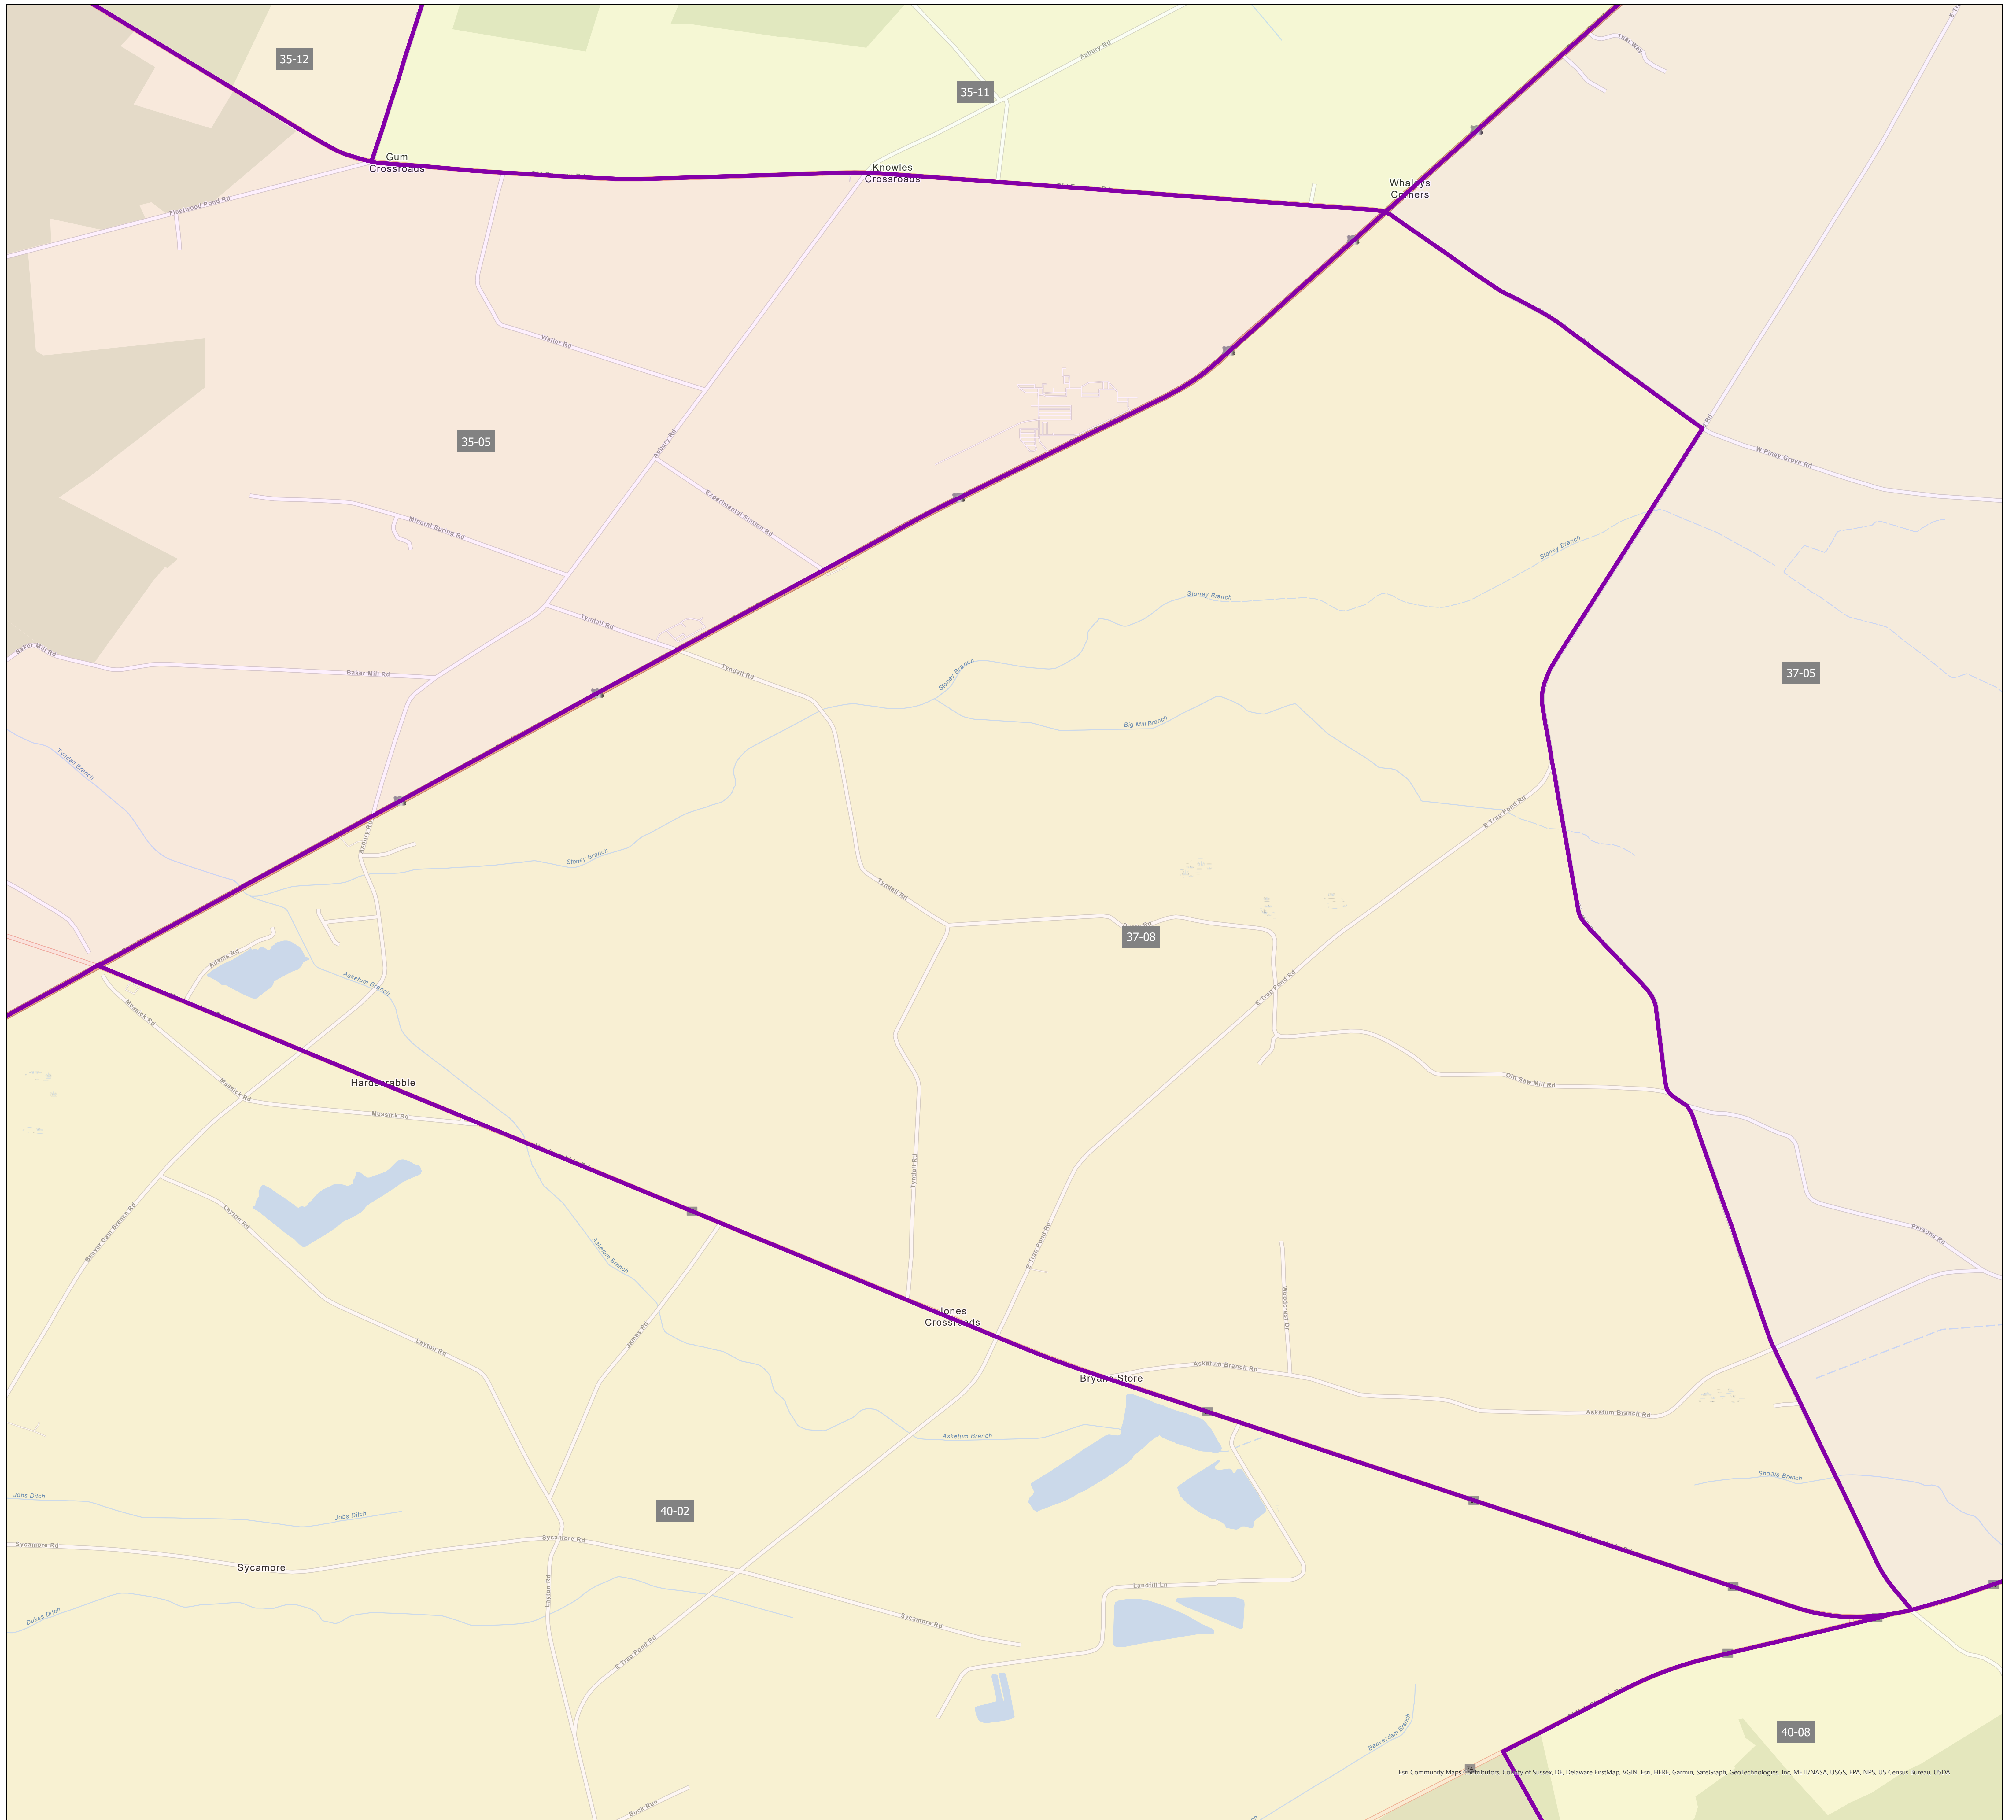

Election District District 37-08