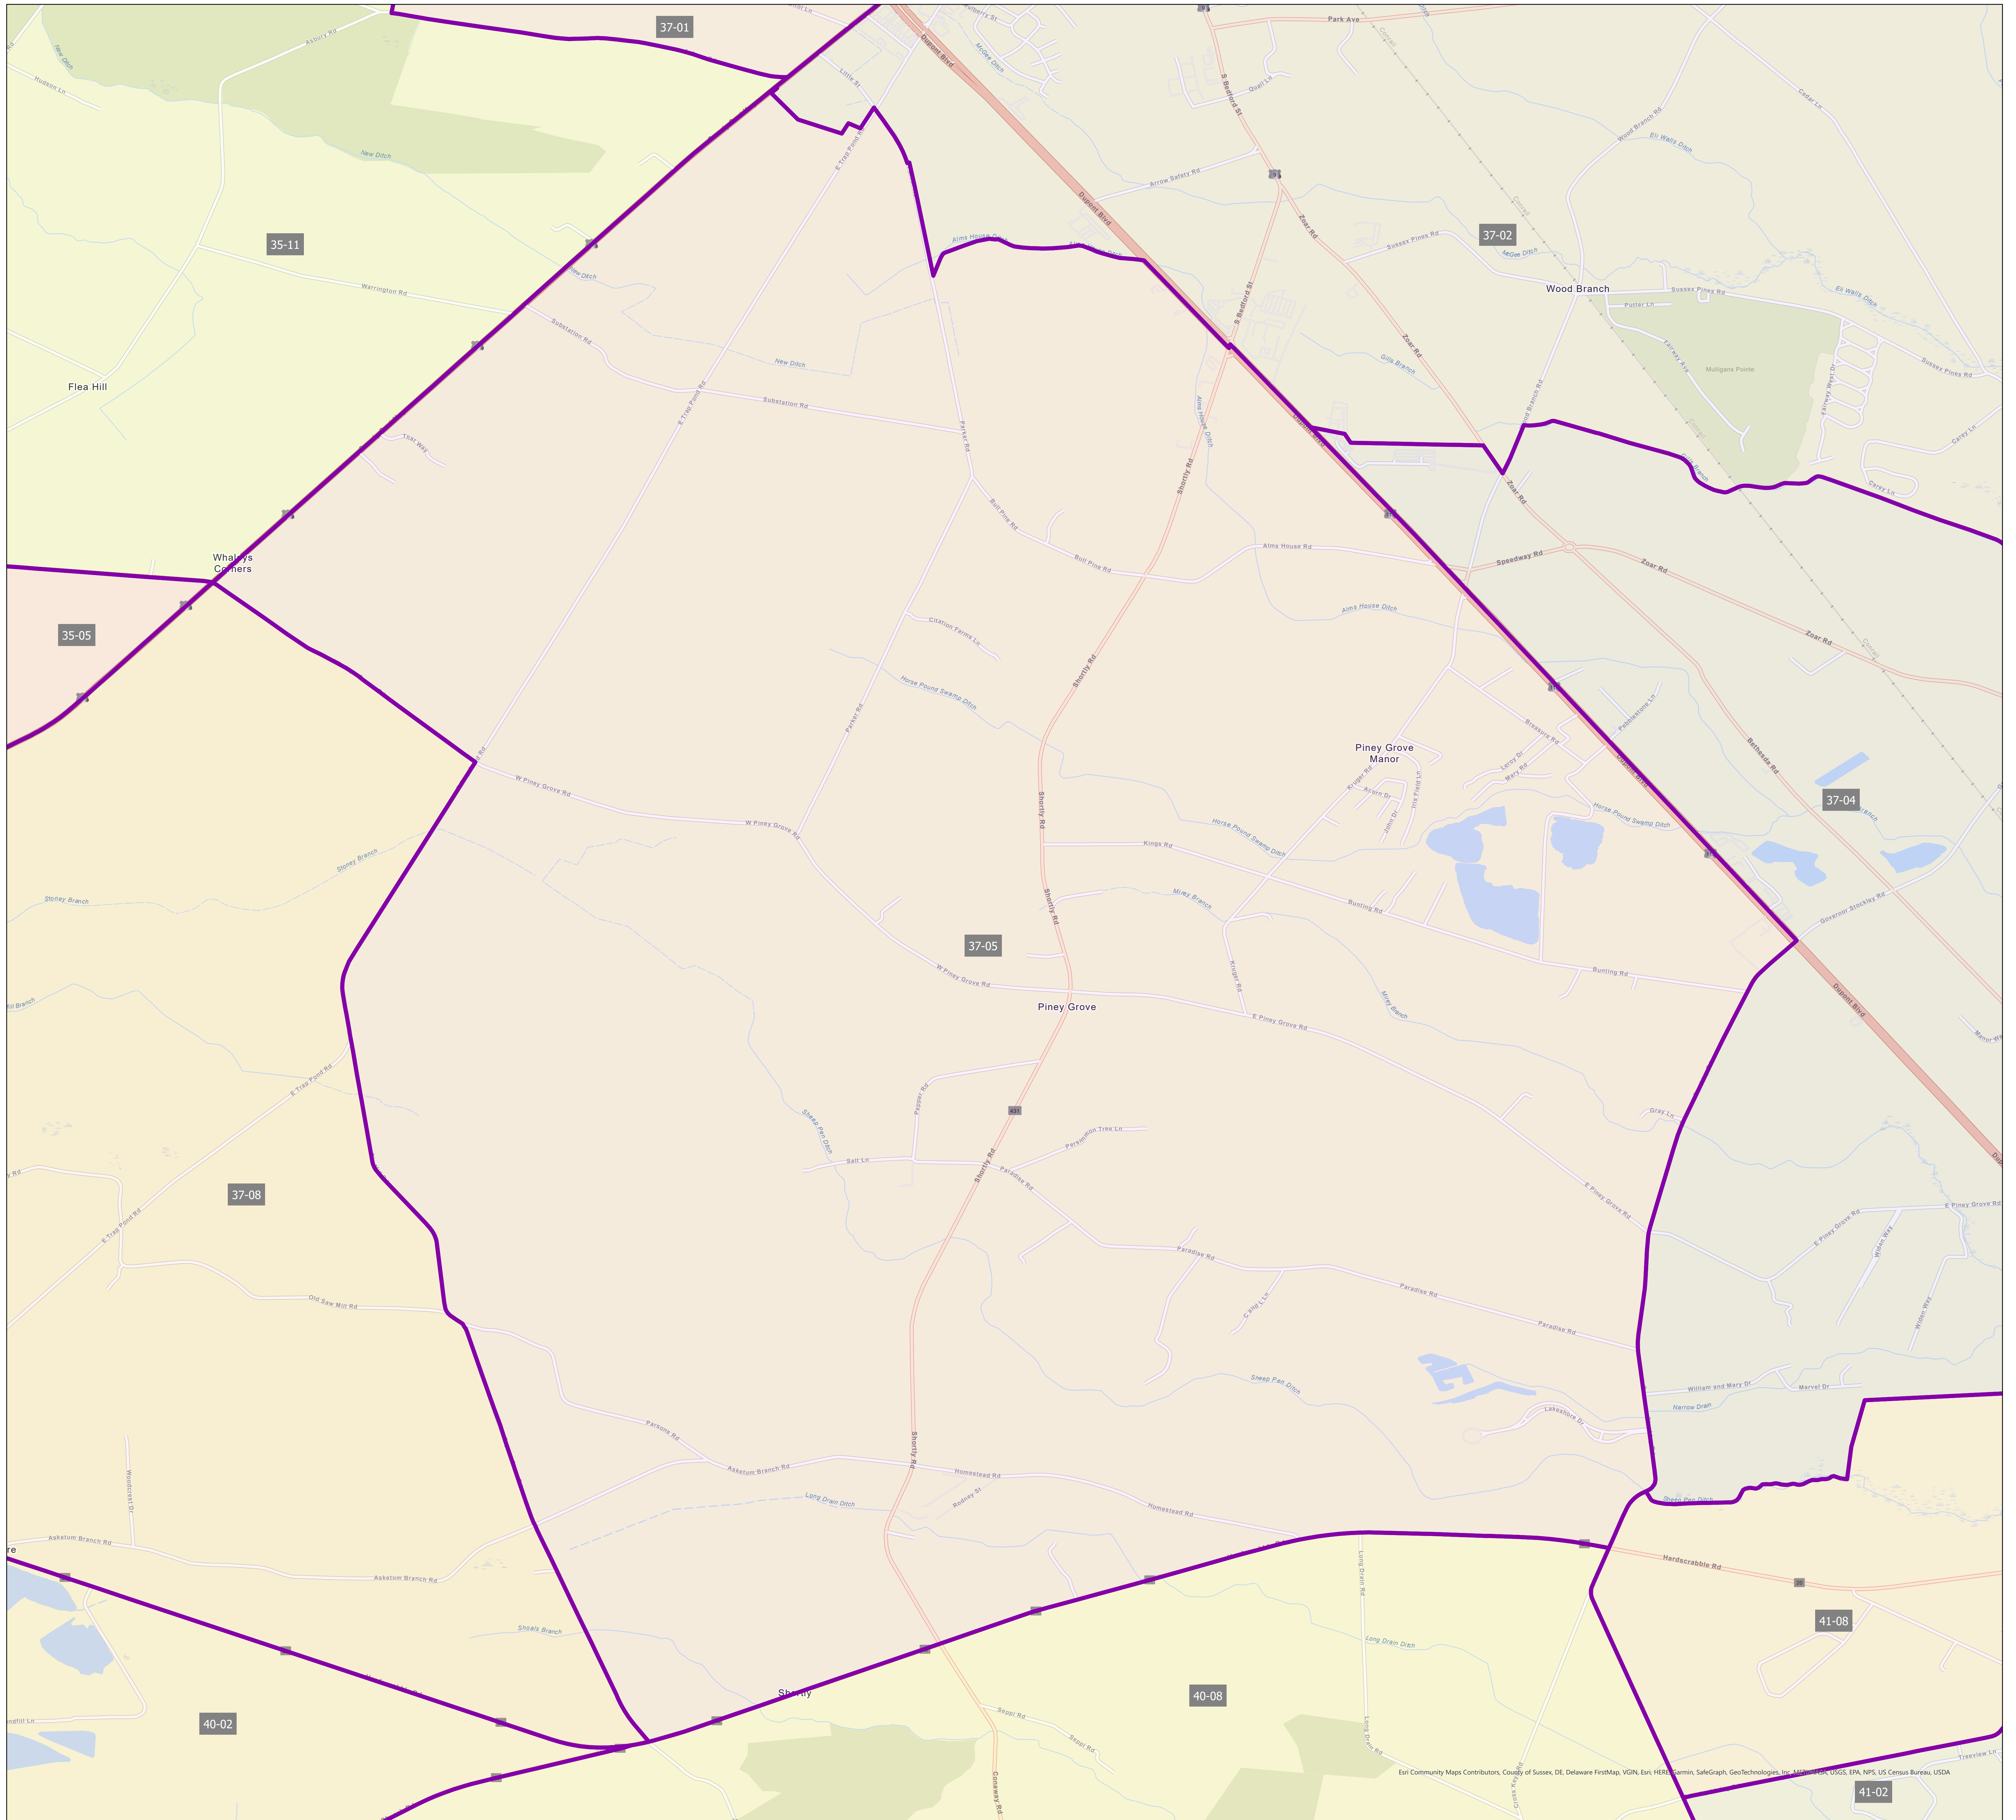

Election District District 37-05