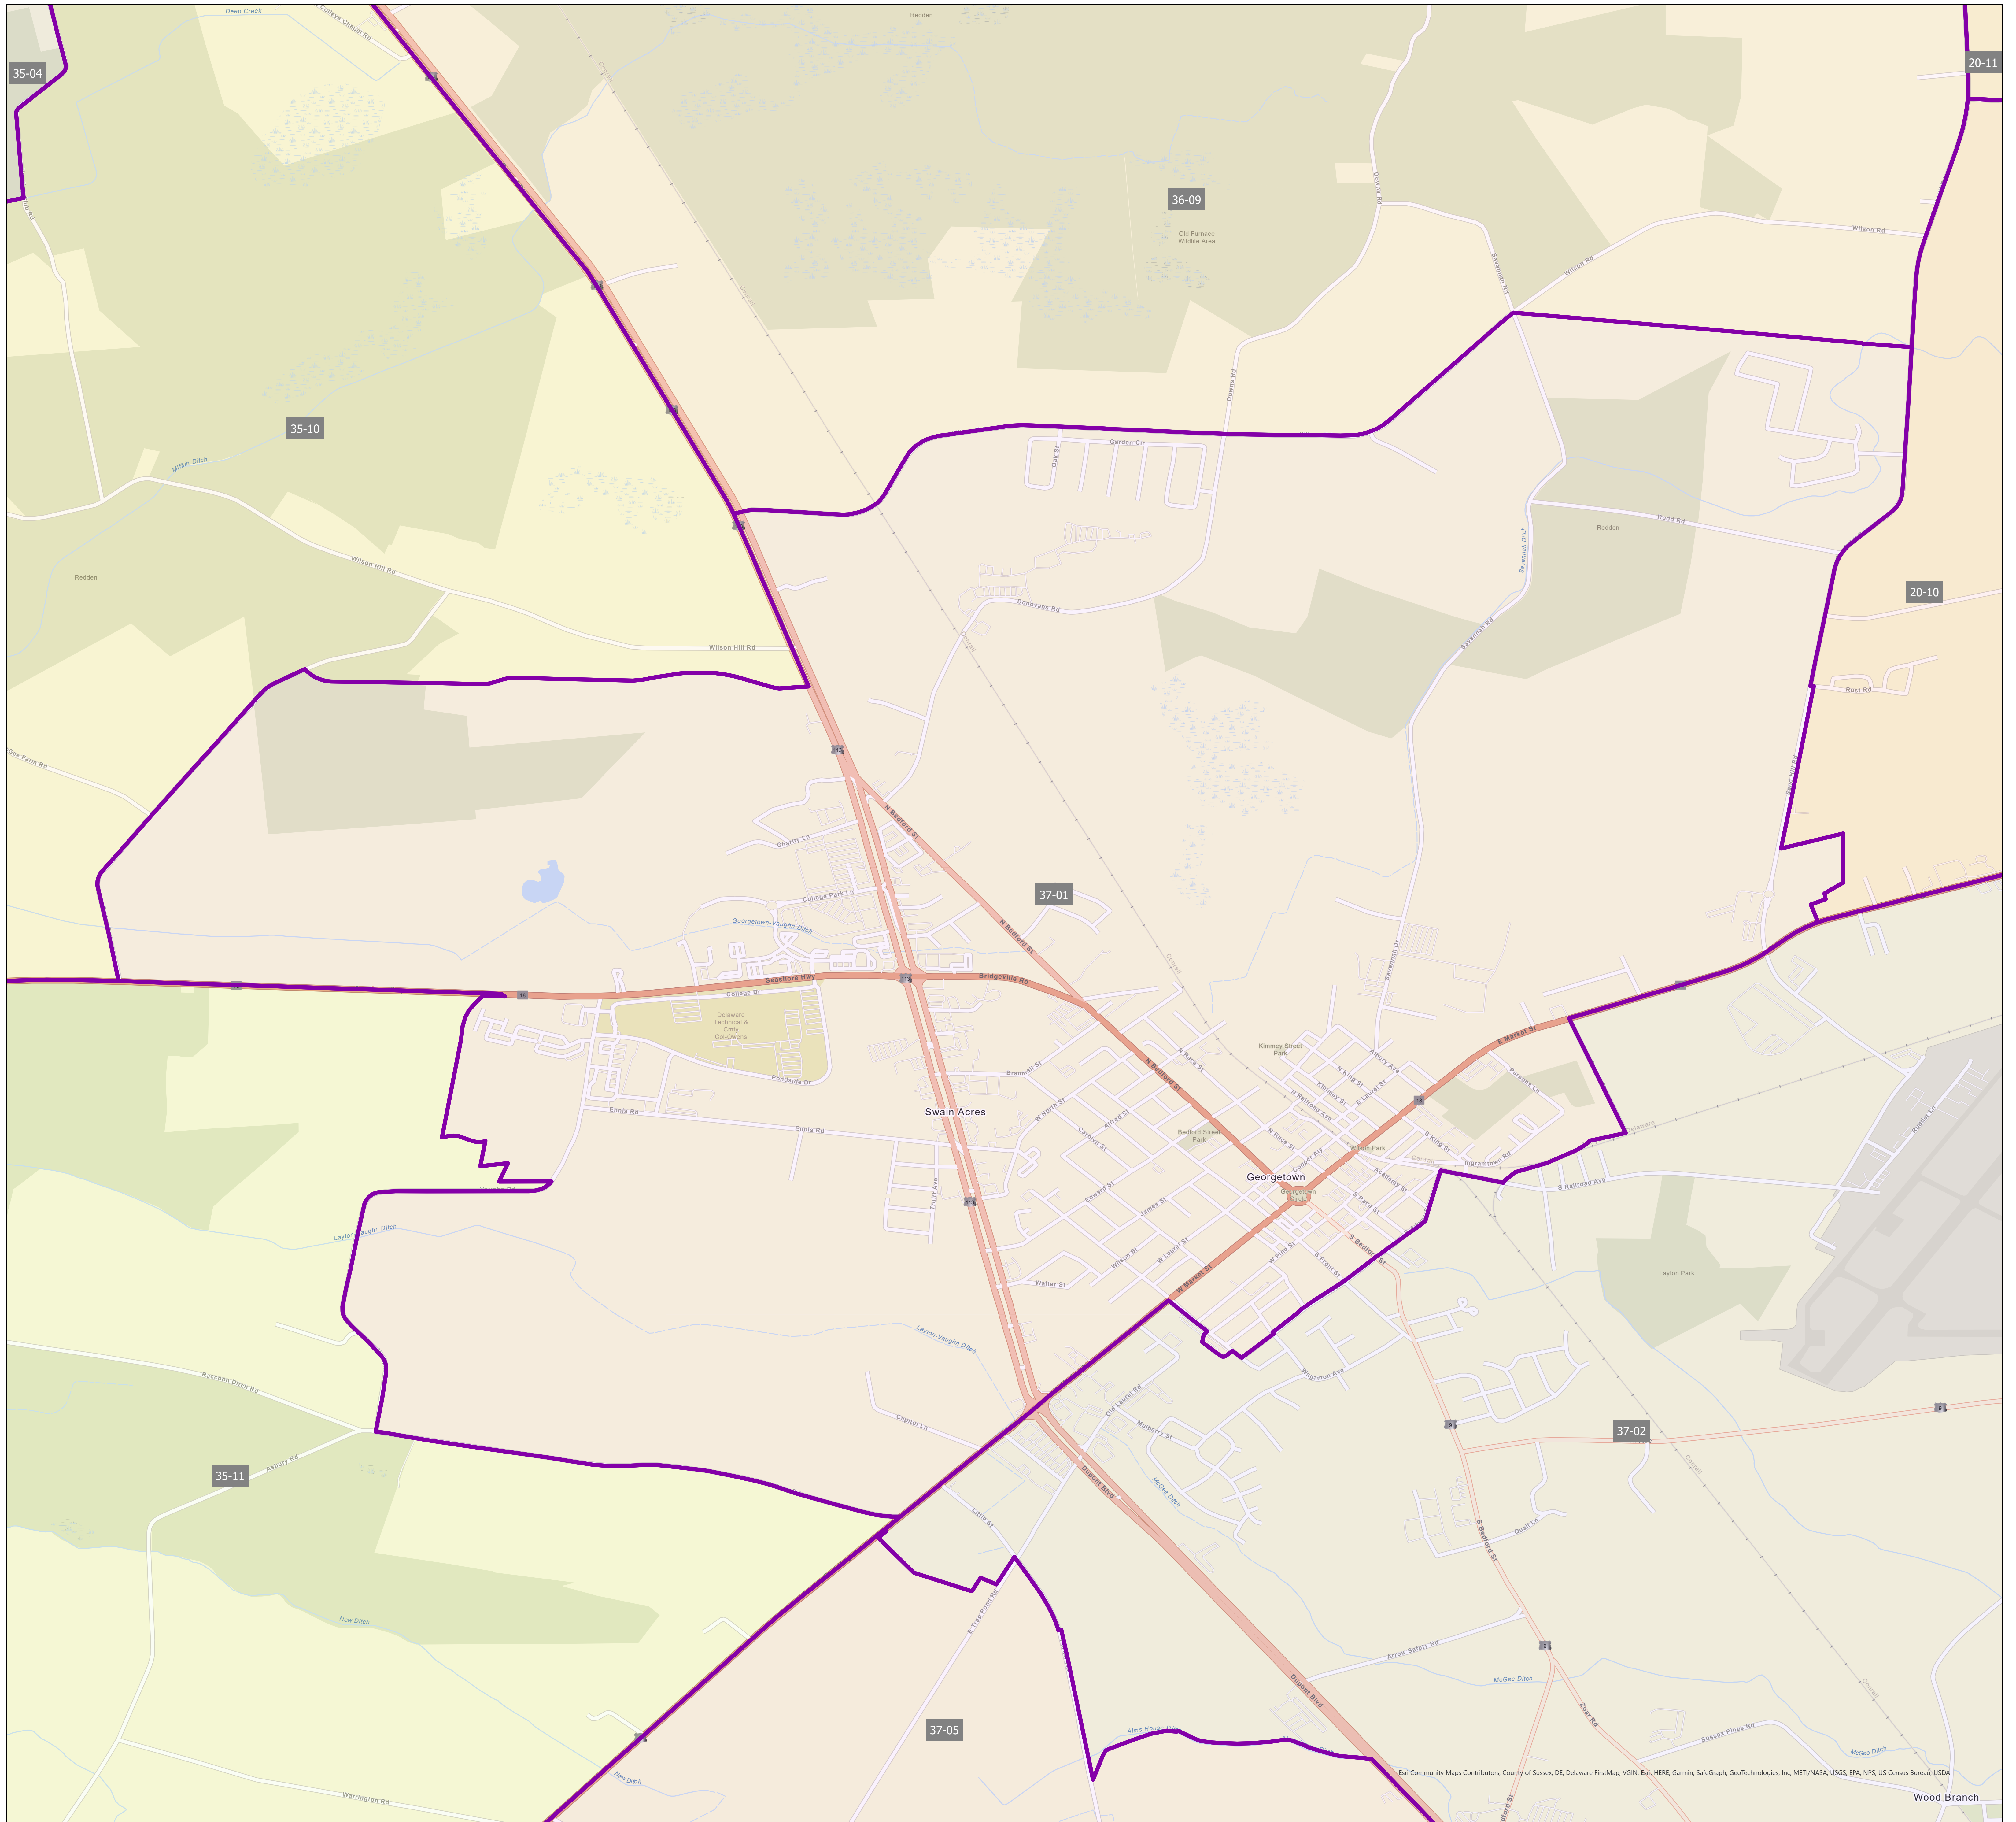

State of Delaware
Department of Elections
Sussex County

Election District District 37-01

0 0.23 0.47 0.94 Miles

Wood Branch

Date Printed: Mar 8, 2023