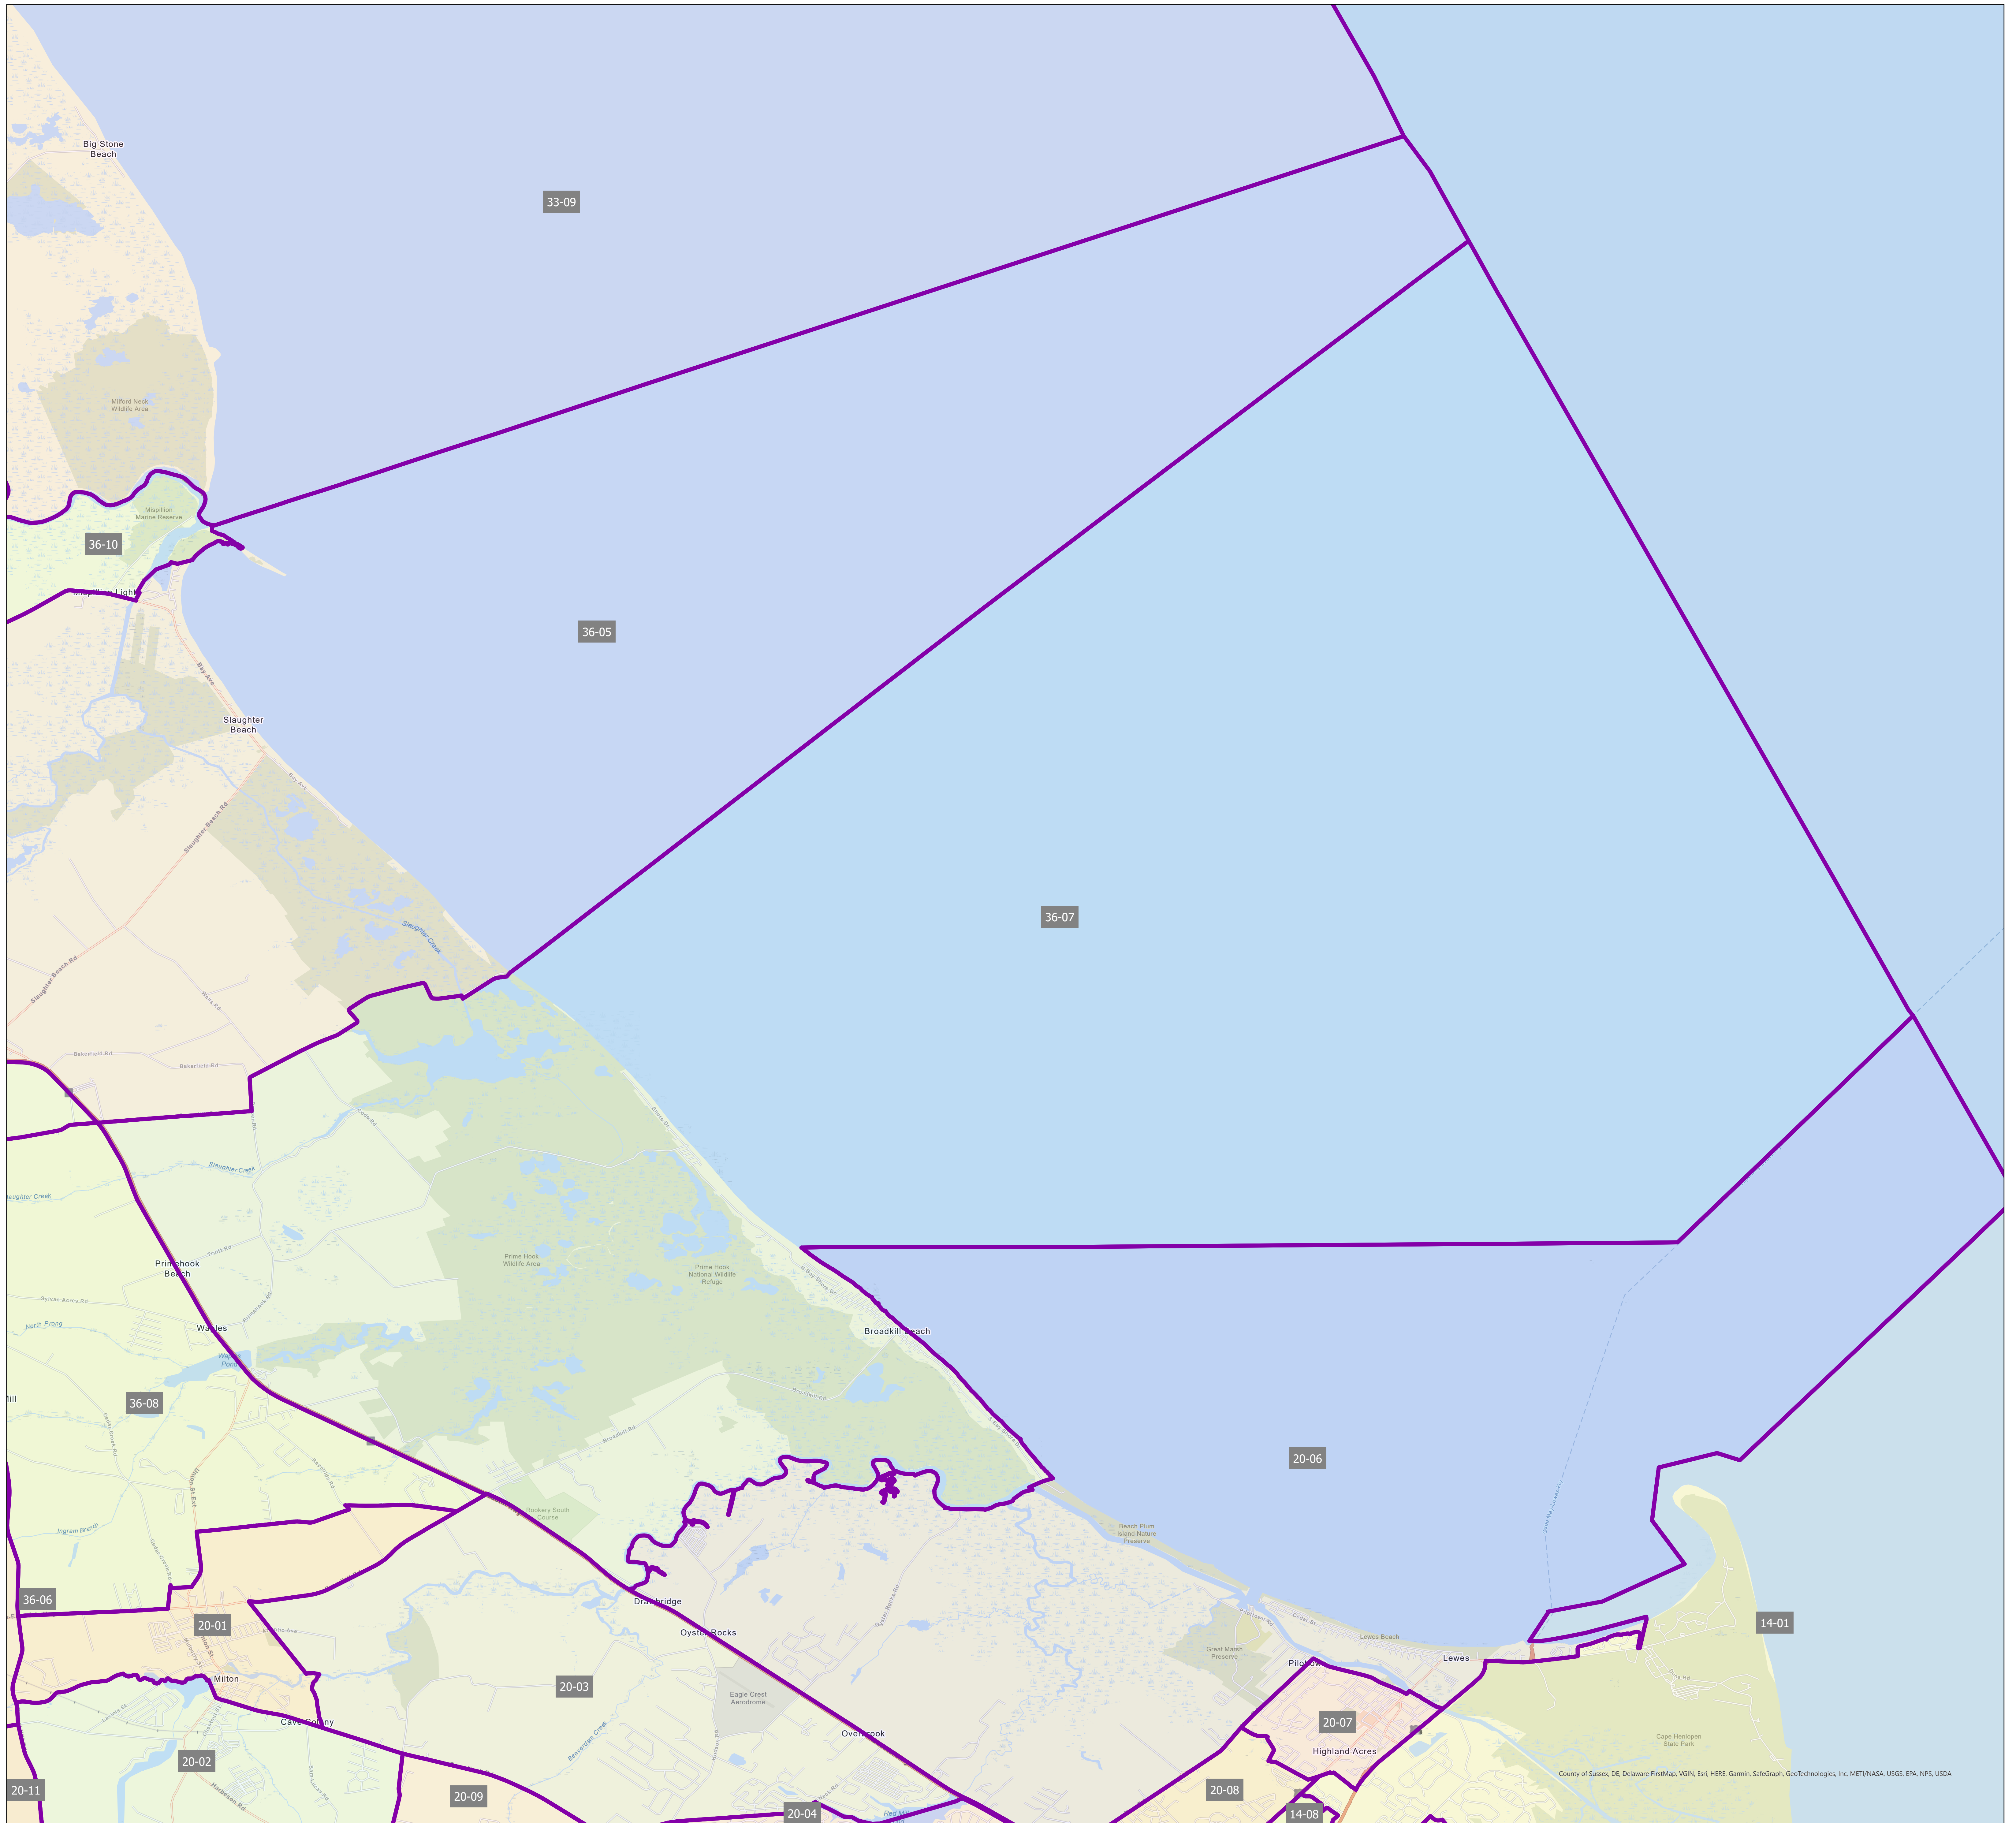

State of Delaware
Department of Elections
Sussex County

Election District District 36-07

0 0.9 1.8 3.6 Miles

Date Printed: Mar 8, 2023