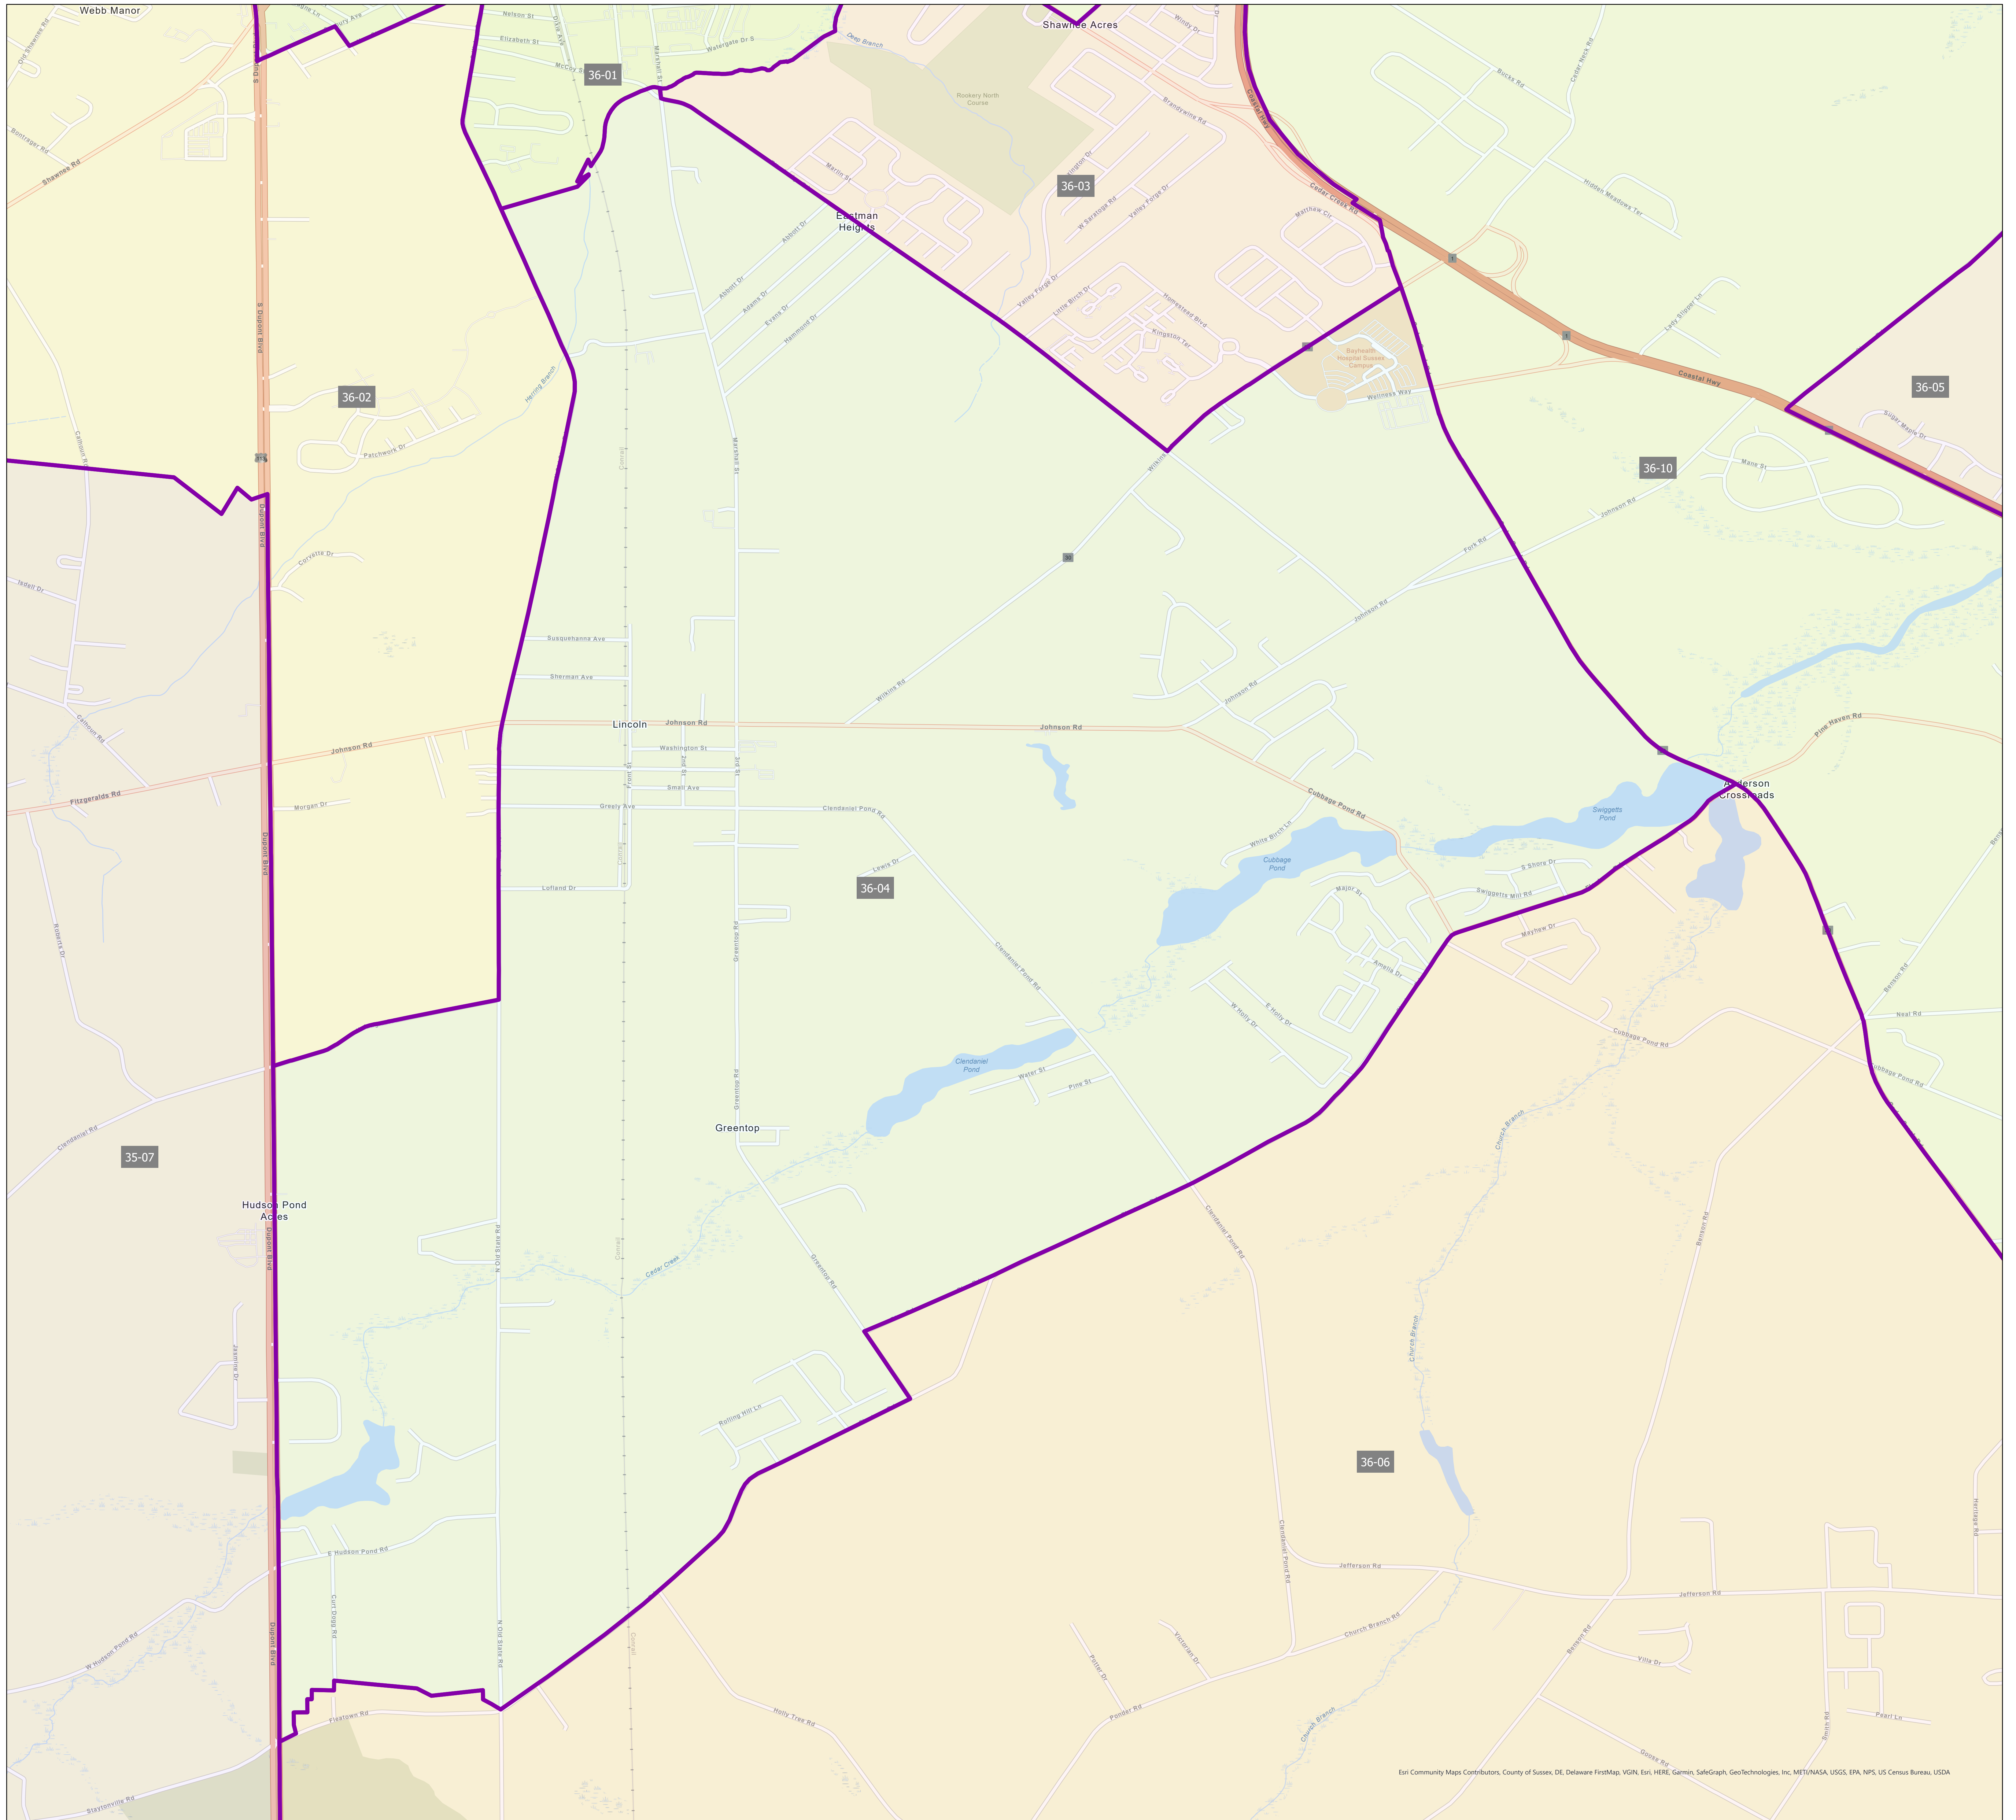

Election District District 36-04