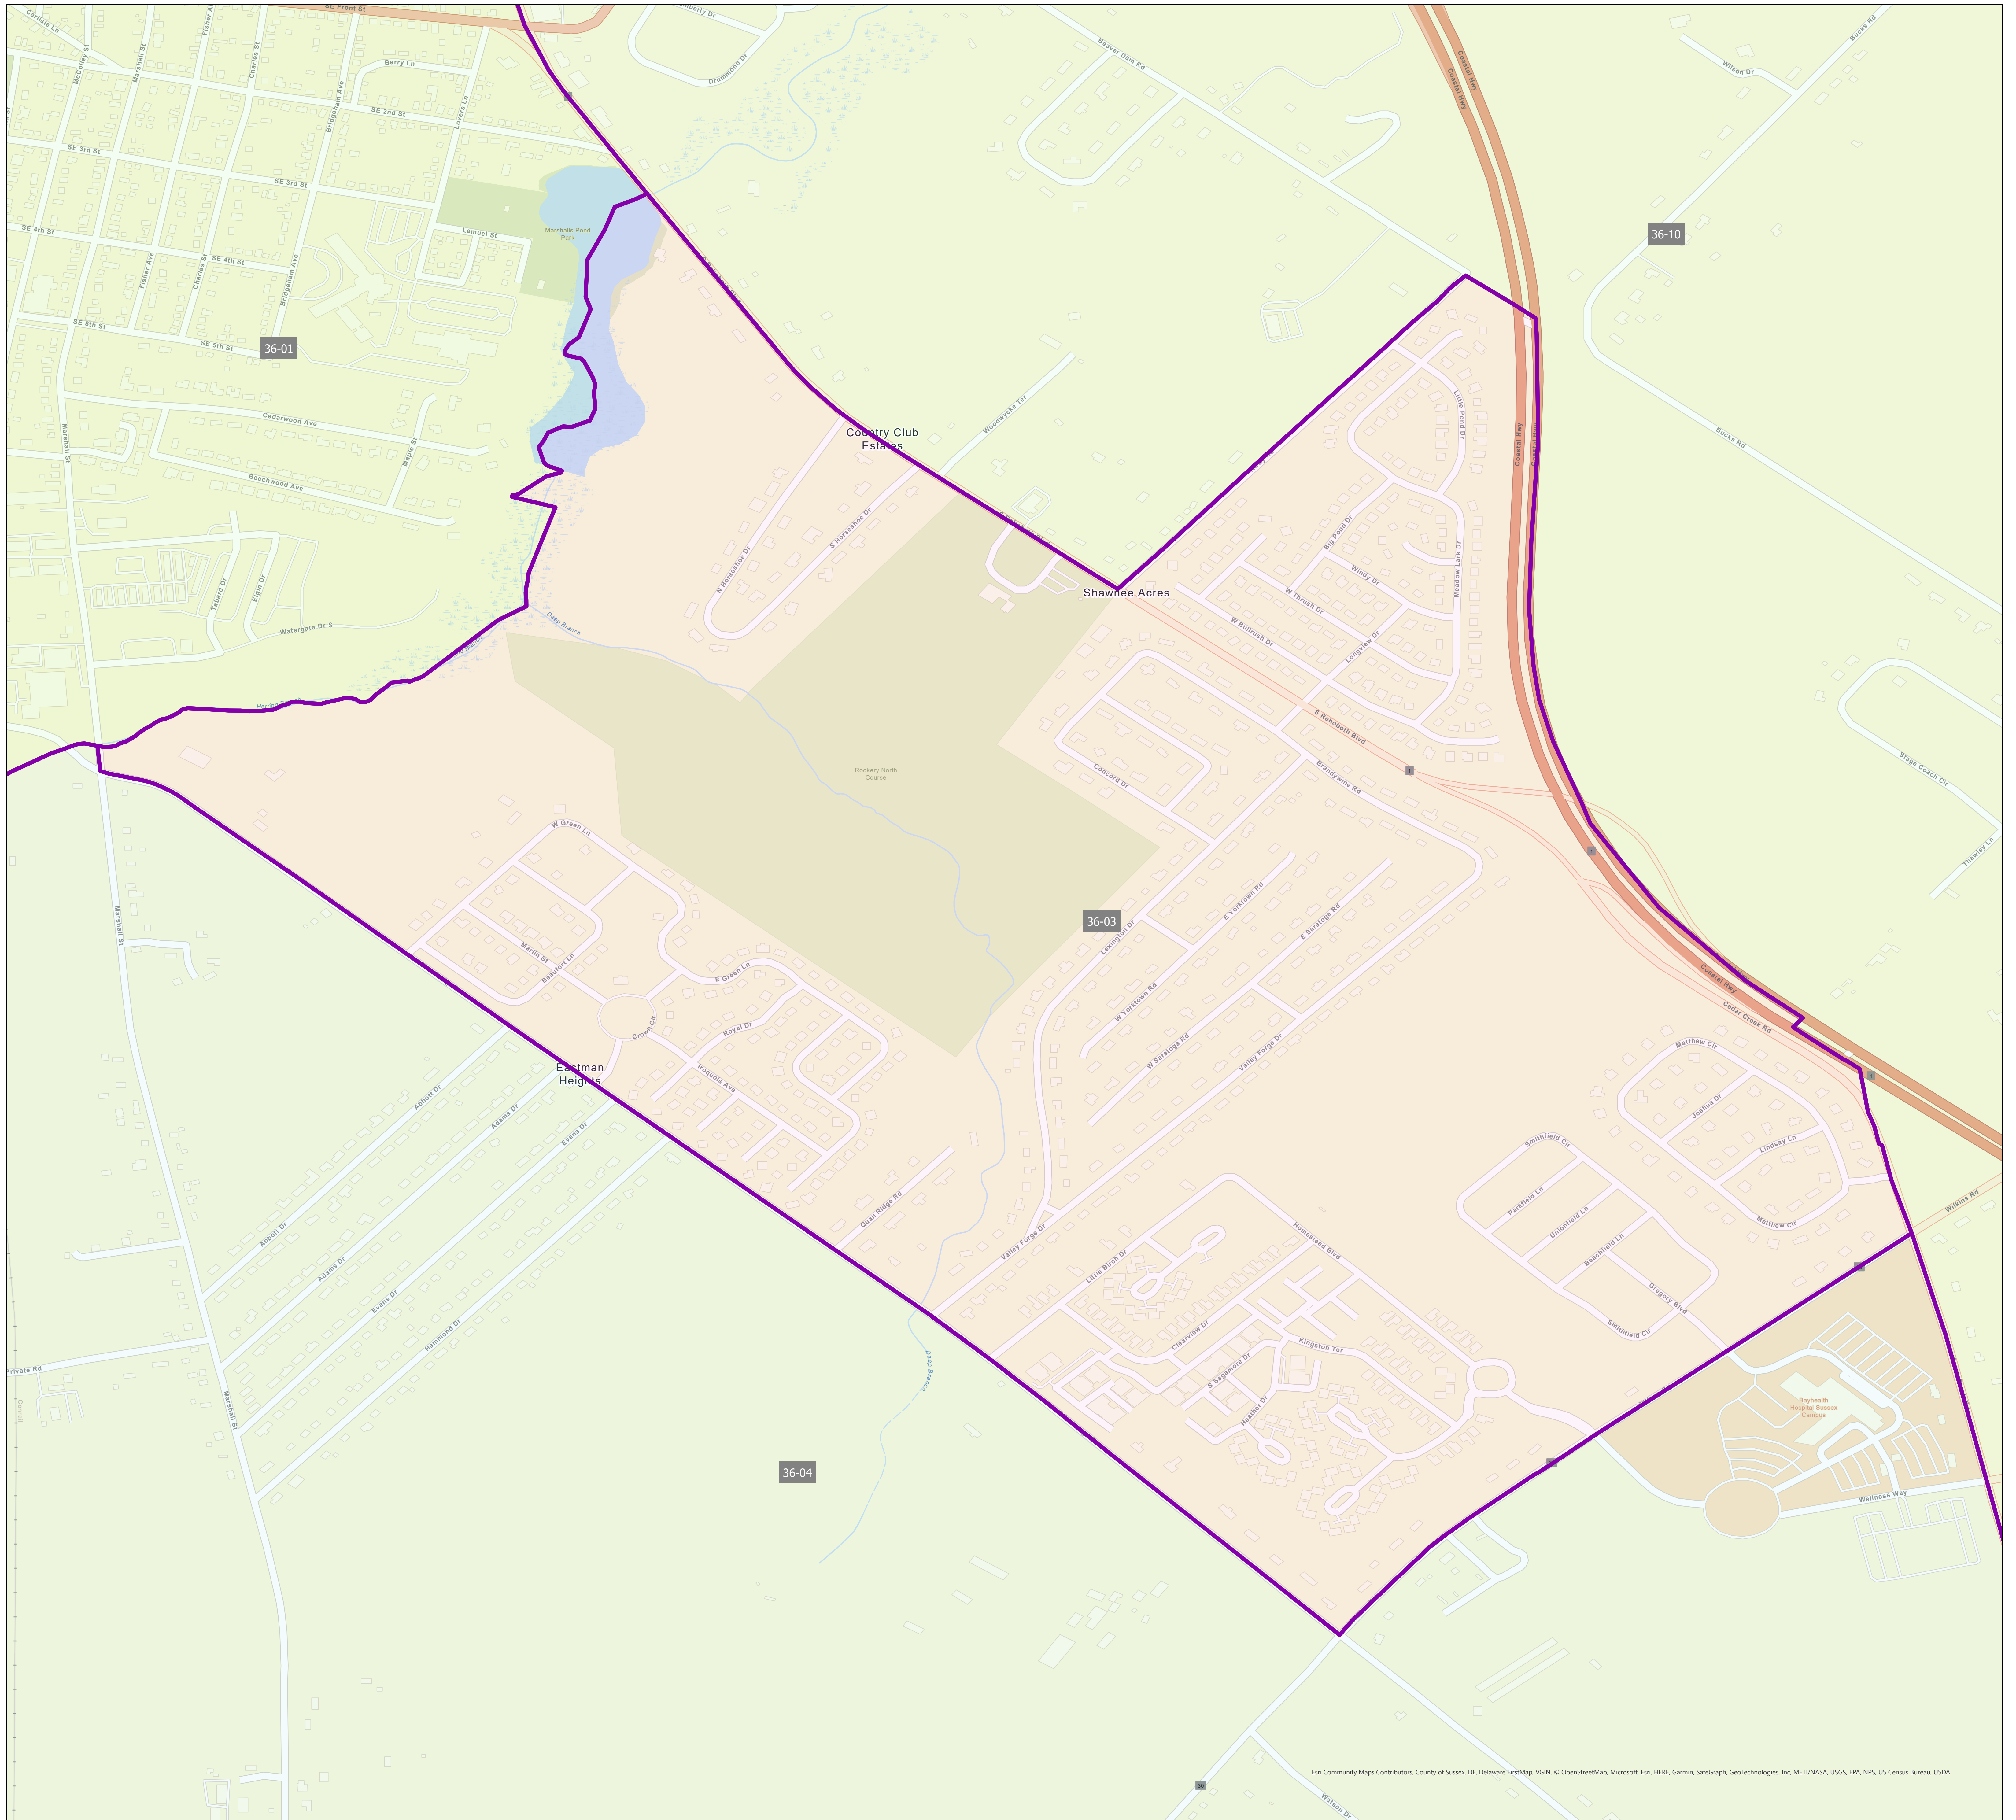

Election District District 36-03