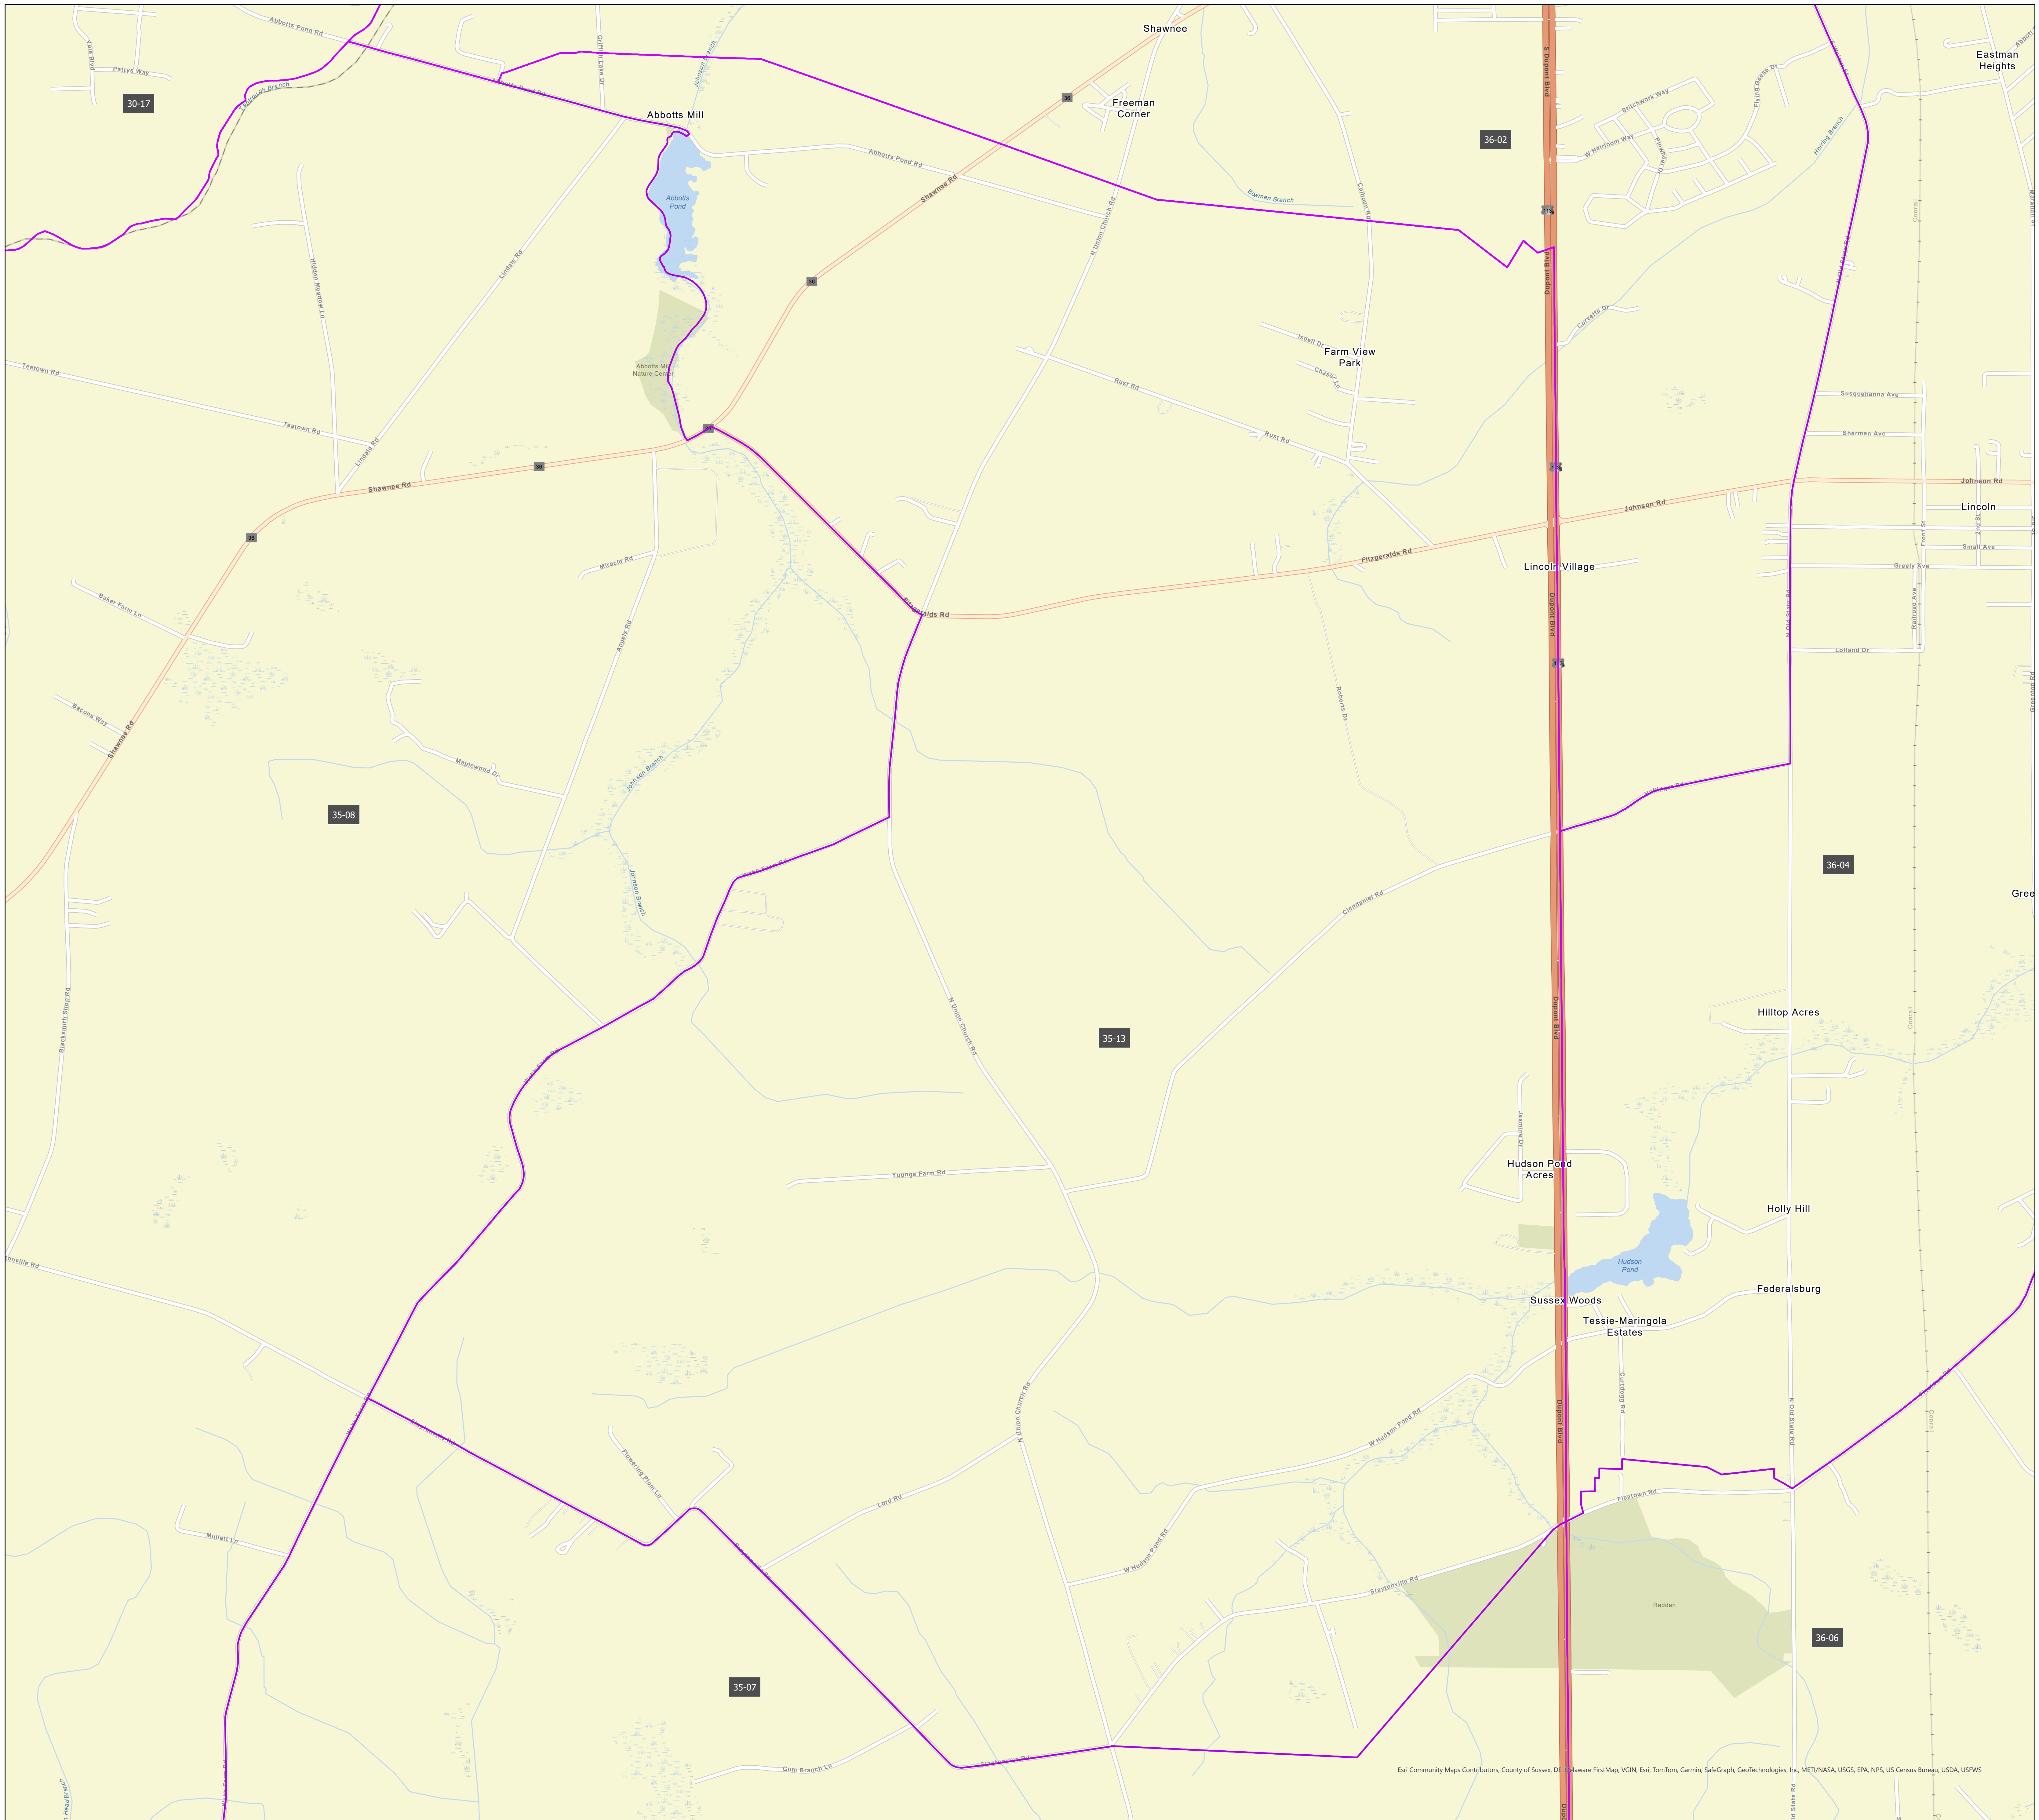

# Election District District 35-13

Eri Community Maps Contributors, County of Sussex, Delaware FirstMap, VGIN, Esri, TomTom, Garmin, SafeGraph, GeoTechnologies, Inc., MET/NASA, USGS, EPA, NPS, US Census Bureau, USDA, USFWS