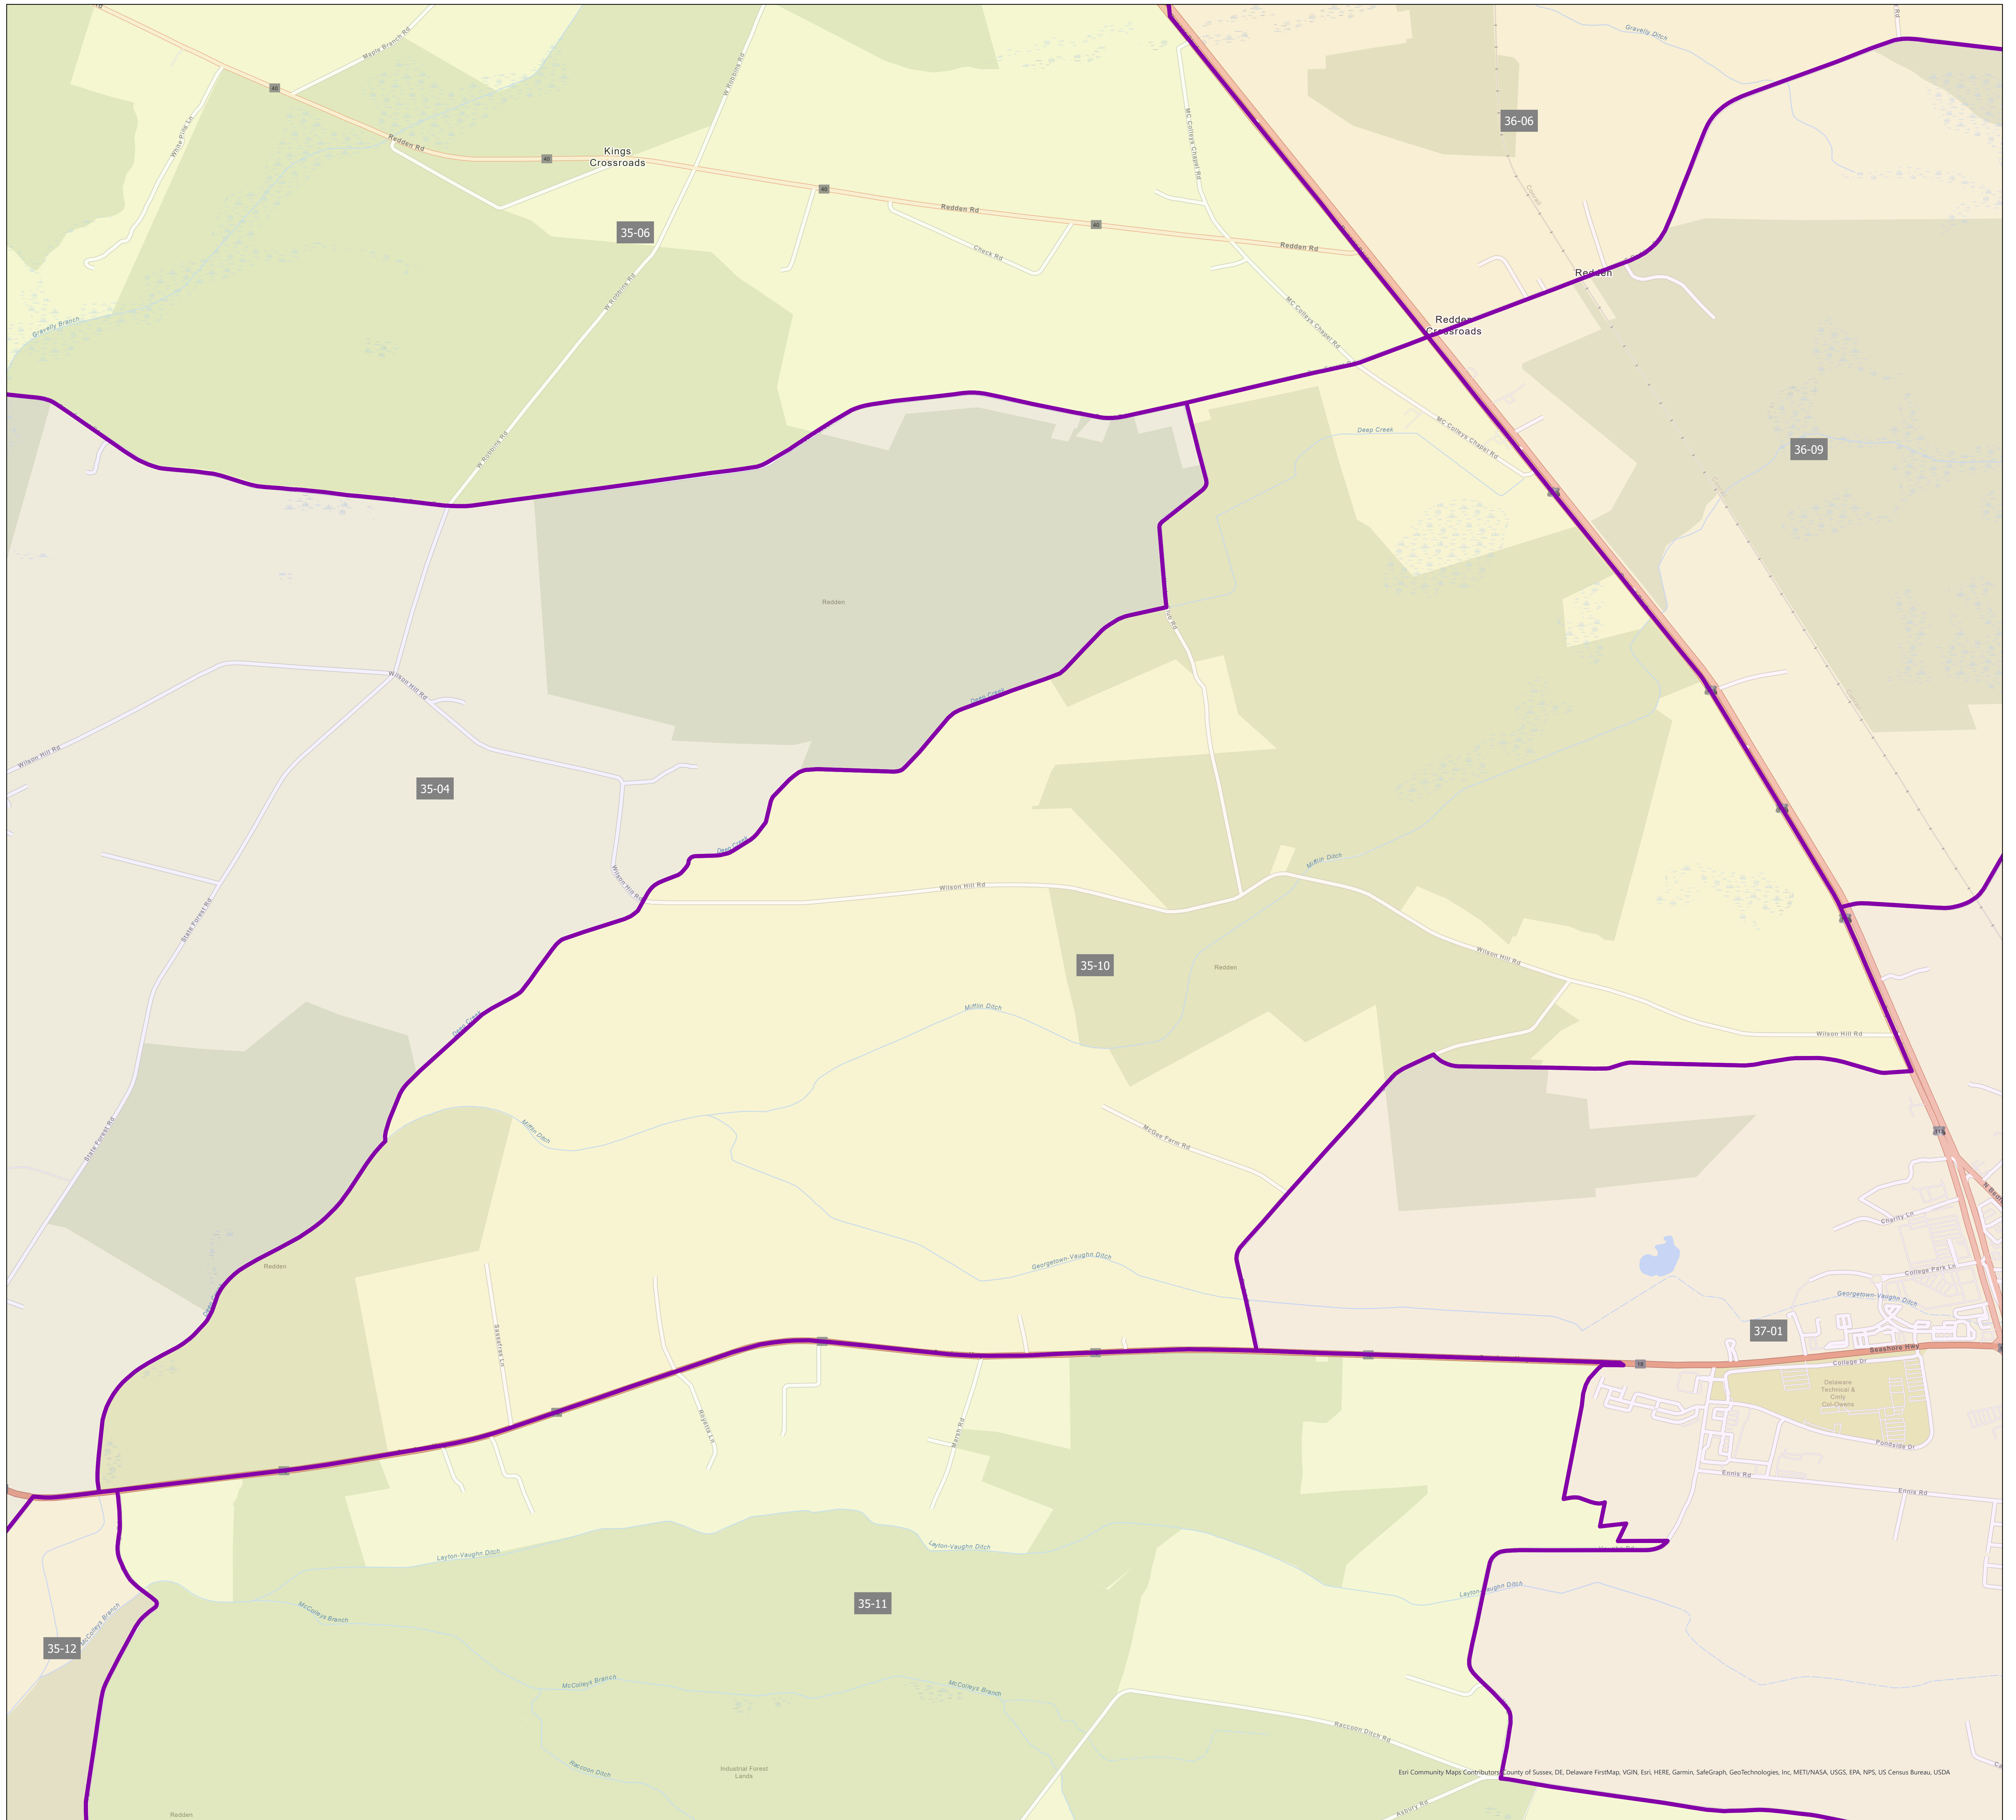

State of Delaware
Department of Elections
Sussex County

Election District District 35-10

0 0.25 0.51 1.01 Miles

Date Printed: Mar 8, 2023