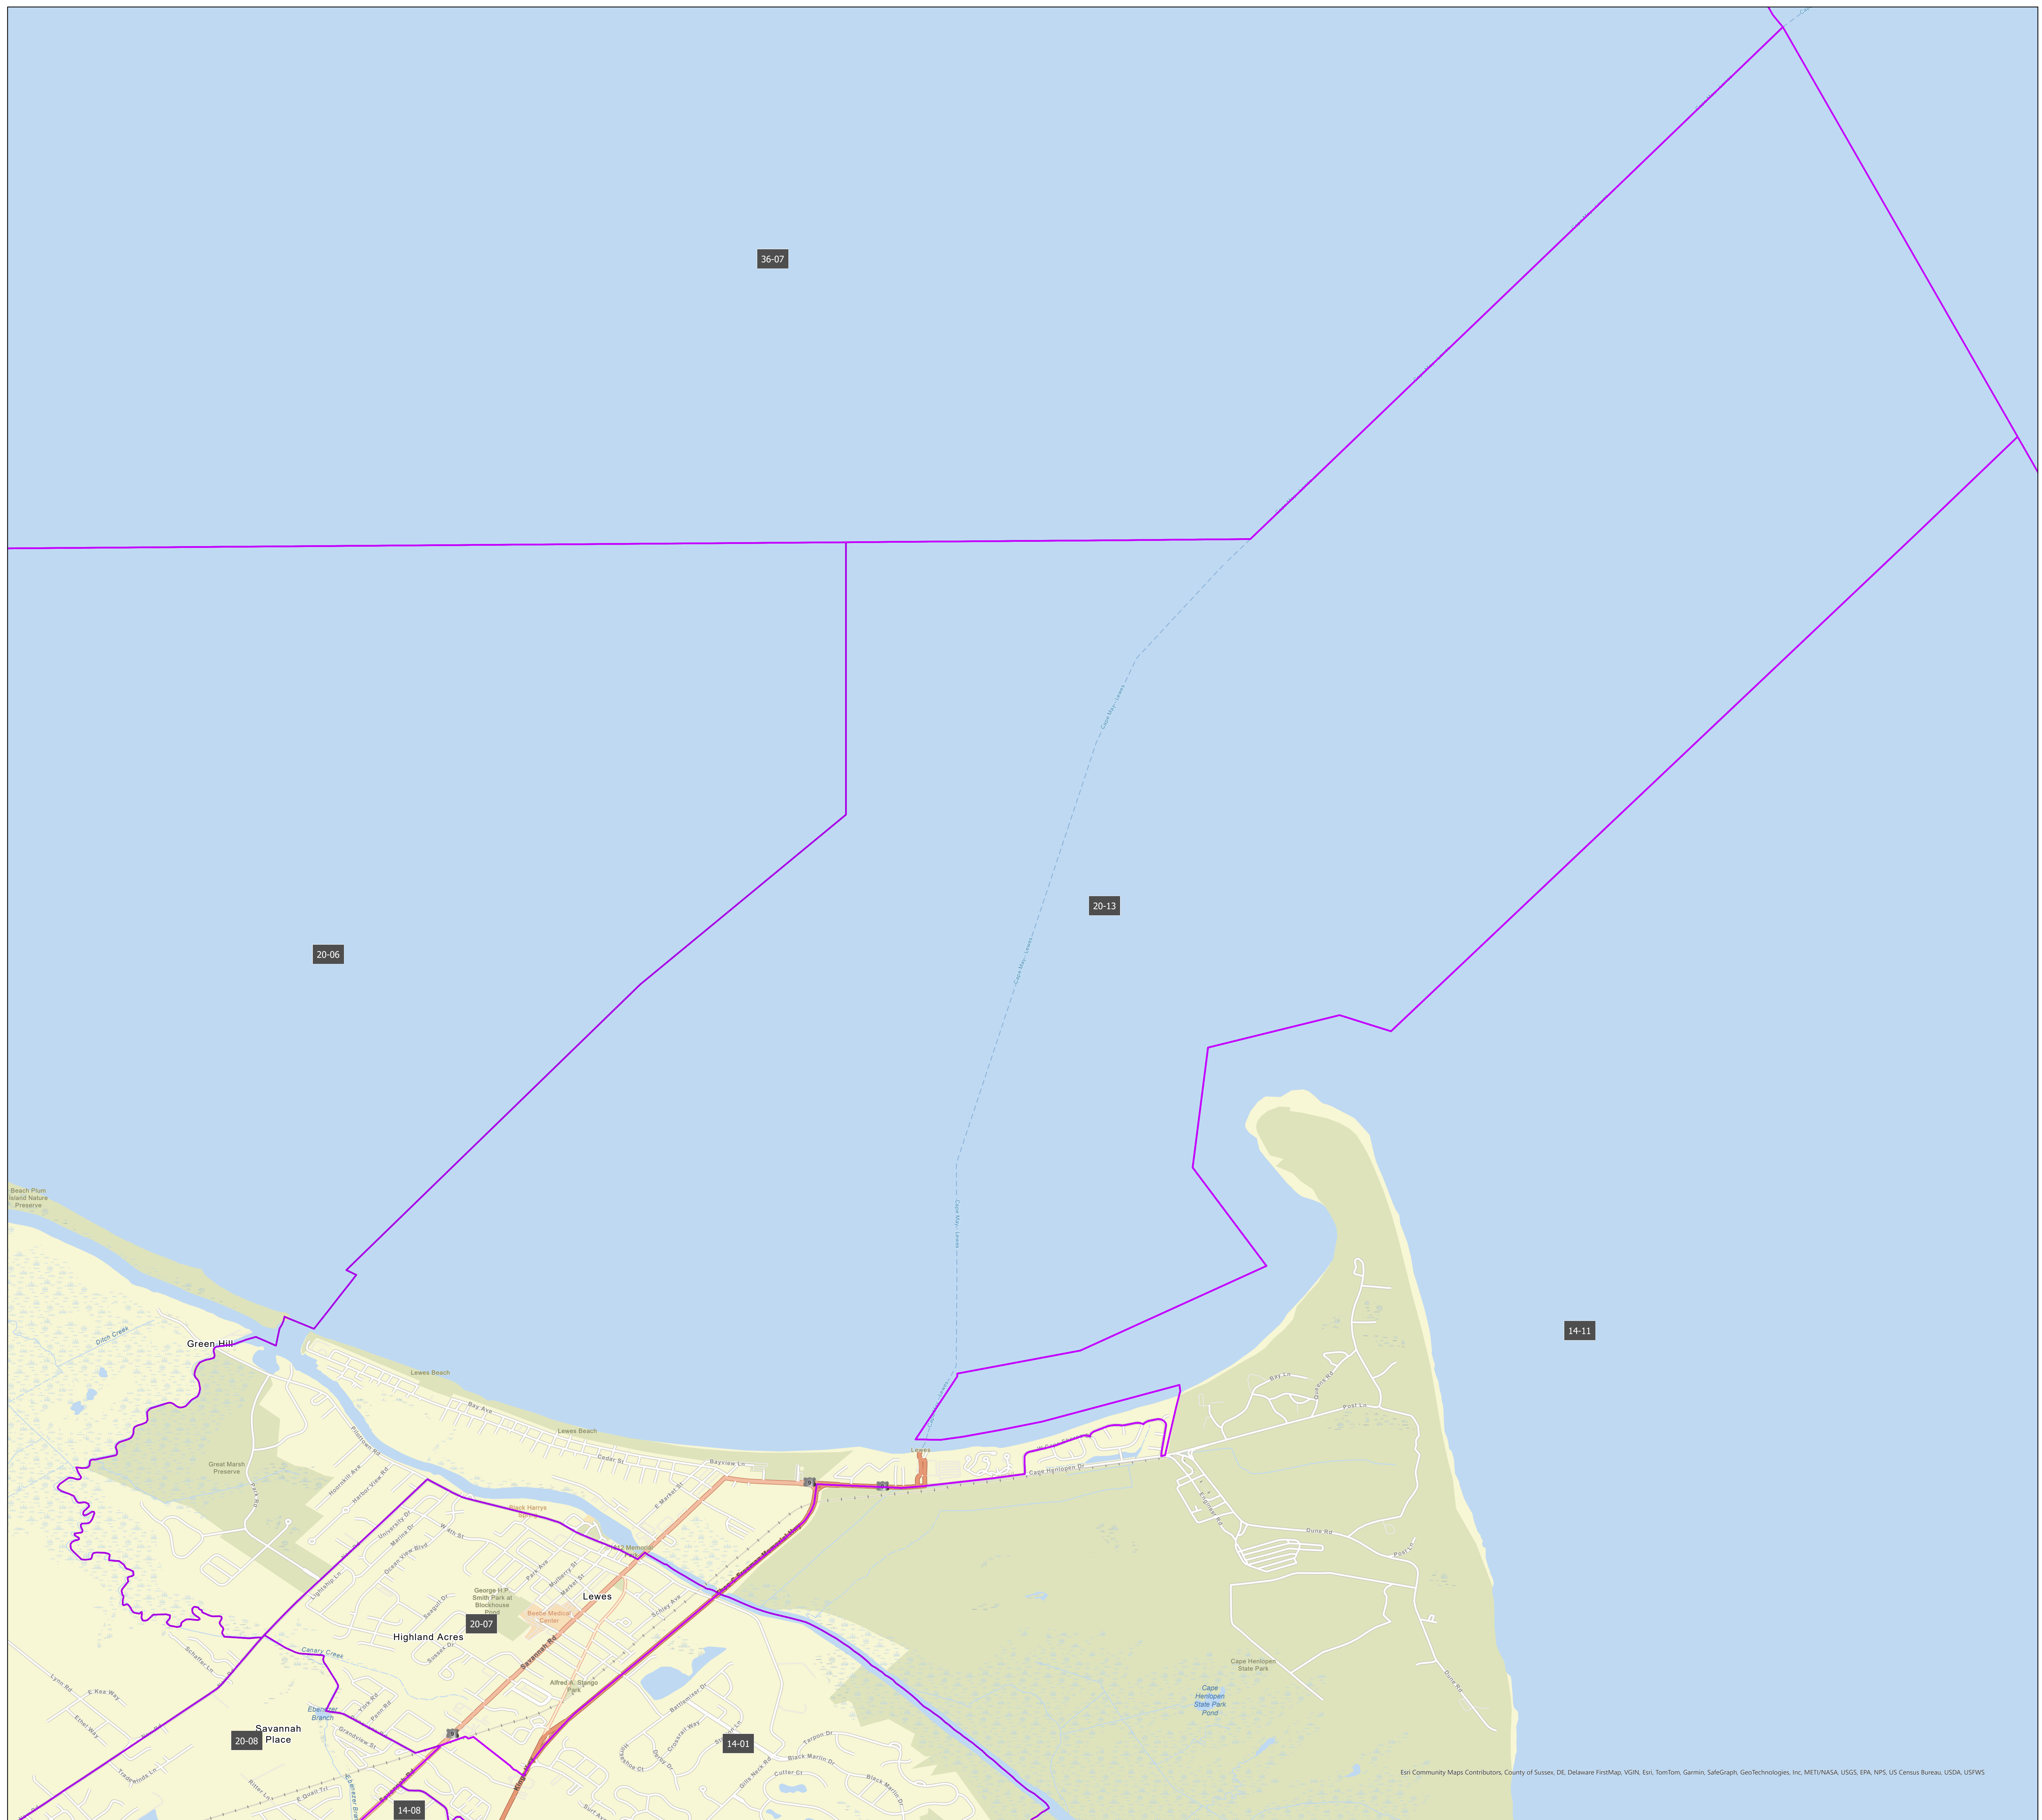

Election District District 20-13

Esri Community Maps Contributors, County of Sussex, DE, Delaware FirstMap, VGIN, Esri, TomTom, Garmin, SafeGraph, GeoTechnologies, Inc, MET/NASA, USGS, EPA, NPS, US Census Bureau, USDA, USFWS