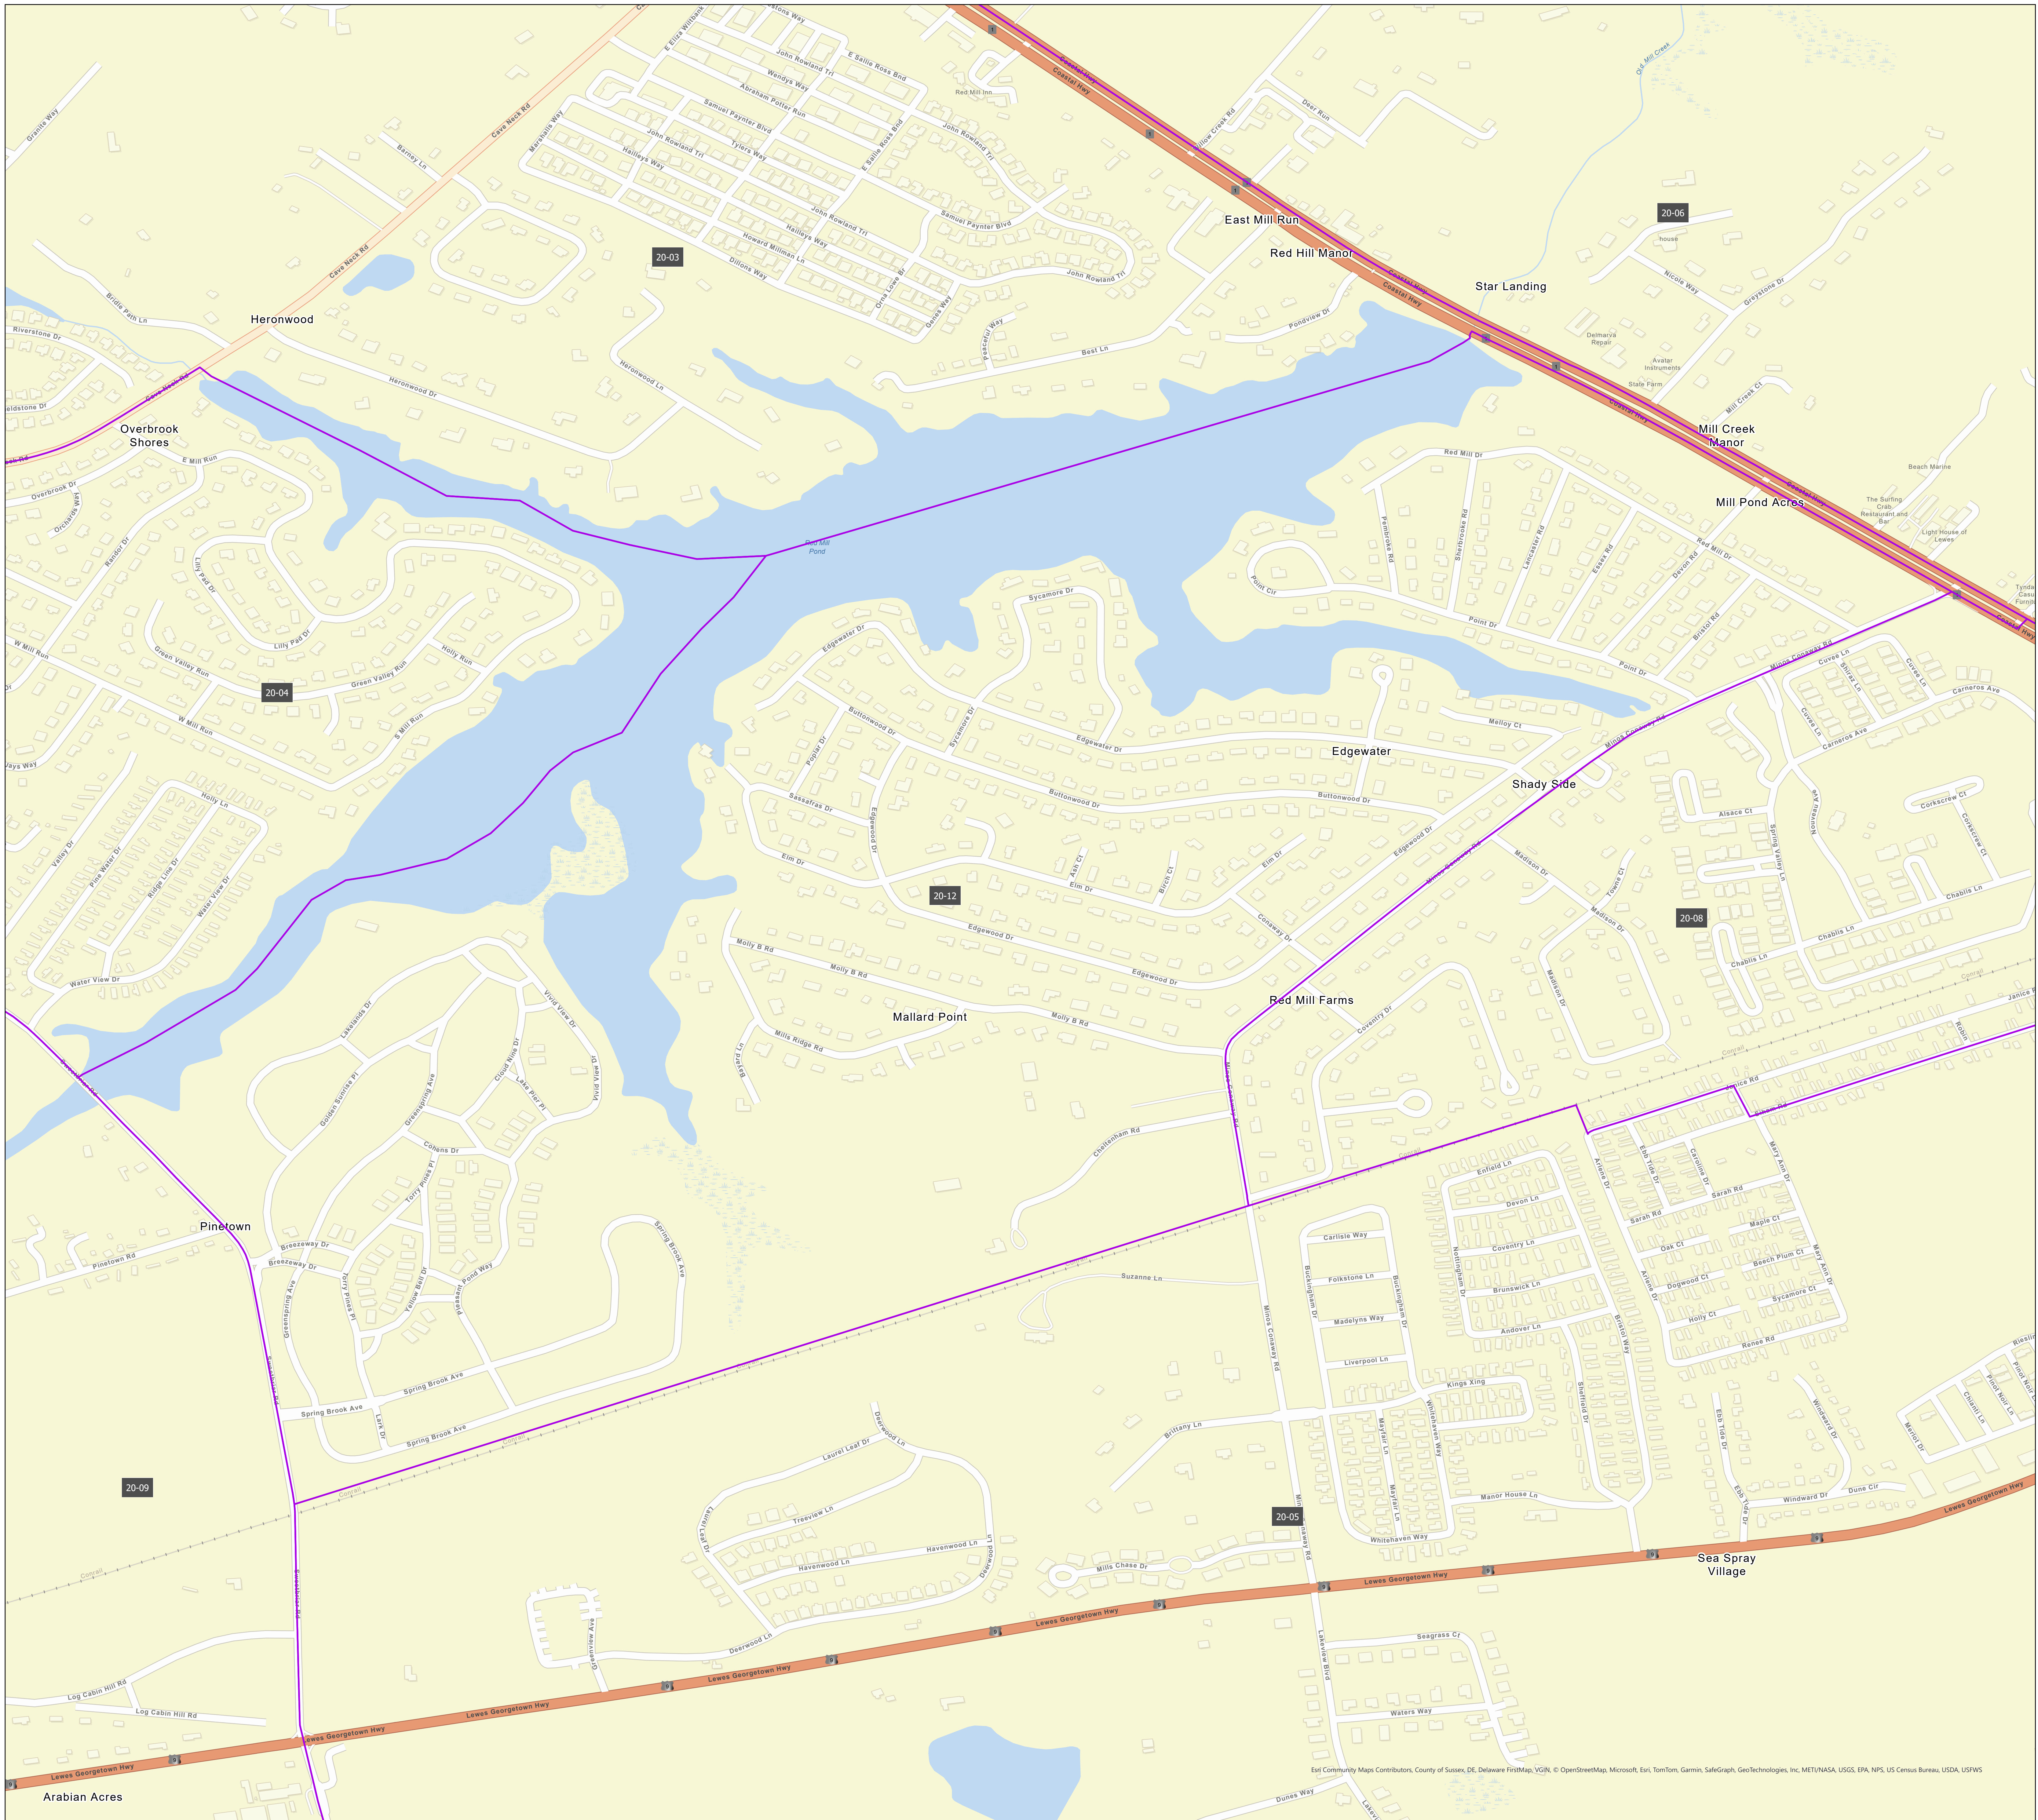

# Election District District 20-12

Est Community Maps Contributors, County of Sussex, DE, Delaware FishMap, VGIN, © OpenStreetMap, Microsoft, Esri, TomTom, Garmin, SafeGraph, GeoTechnologies, Inc, MET/ANSA, USGS, EPA, NPS, US Census Bureau, USDA, USFWS