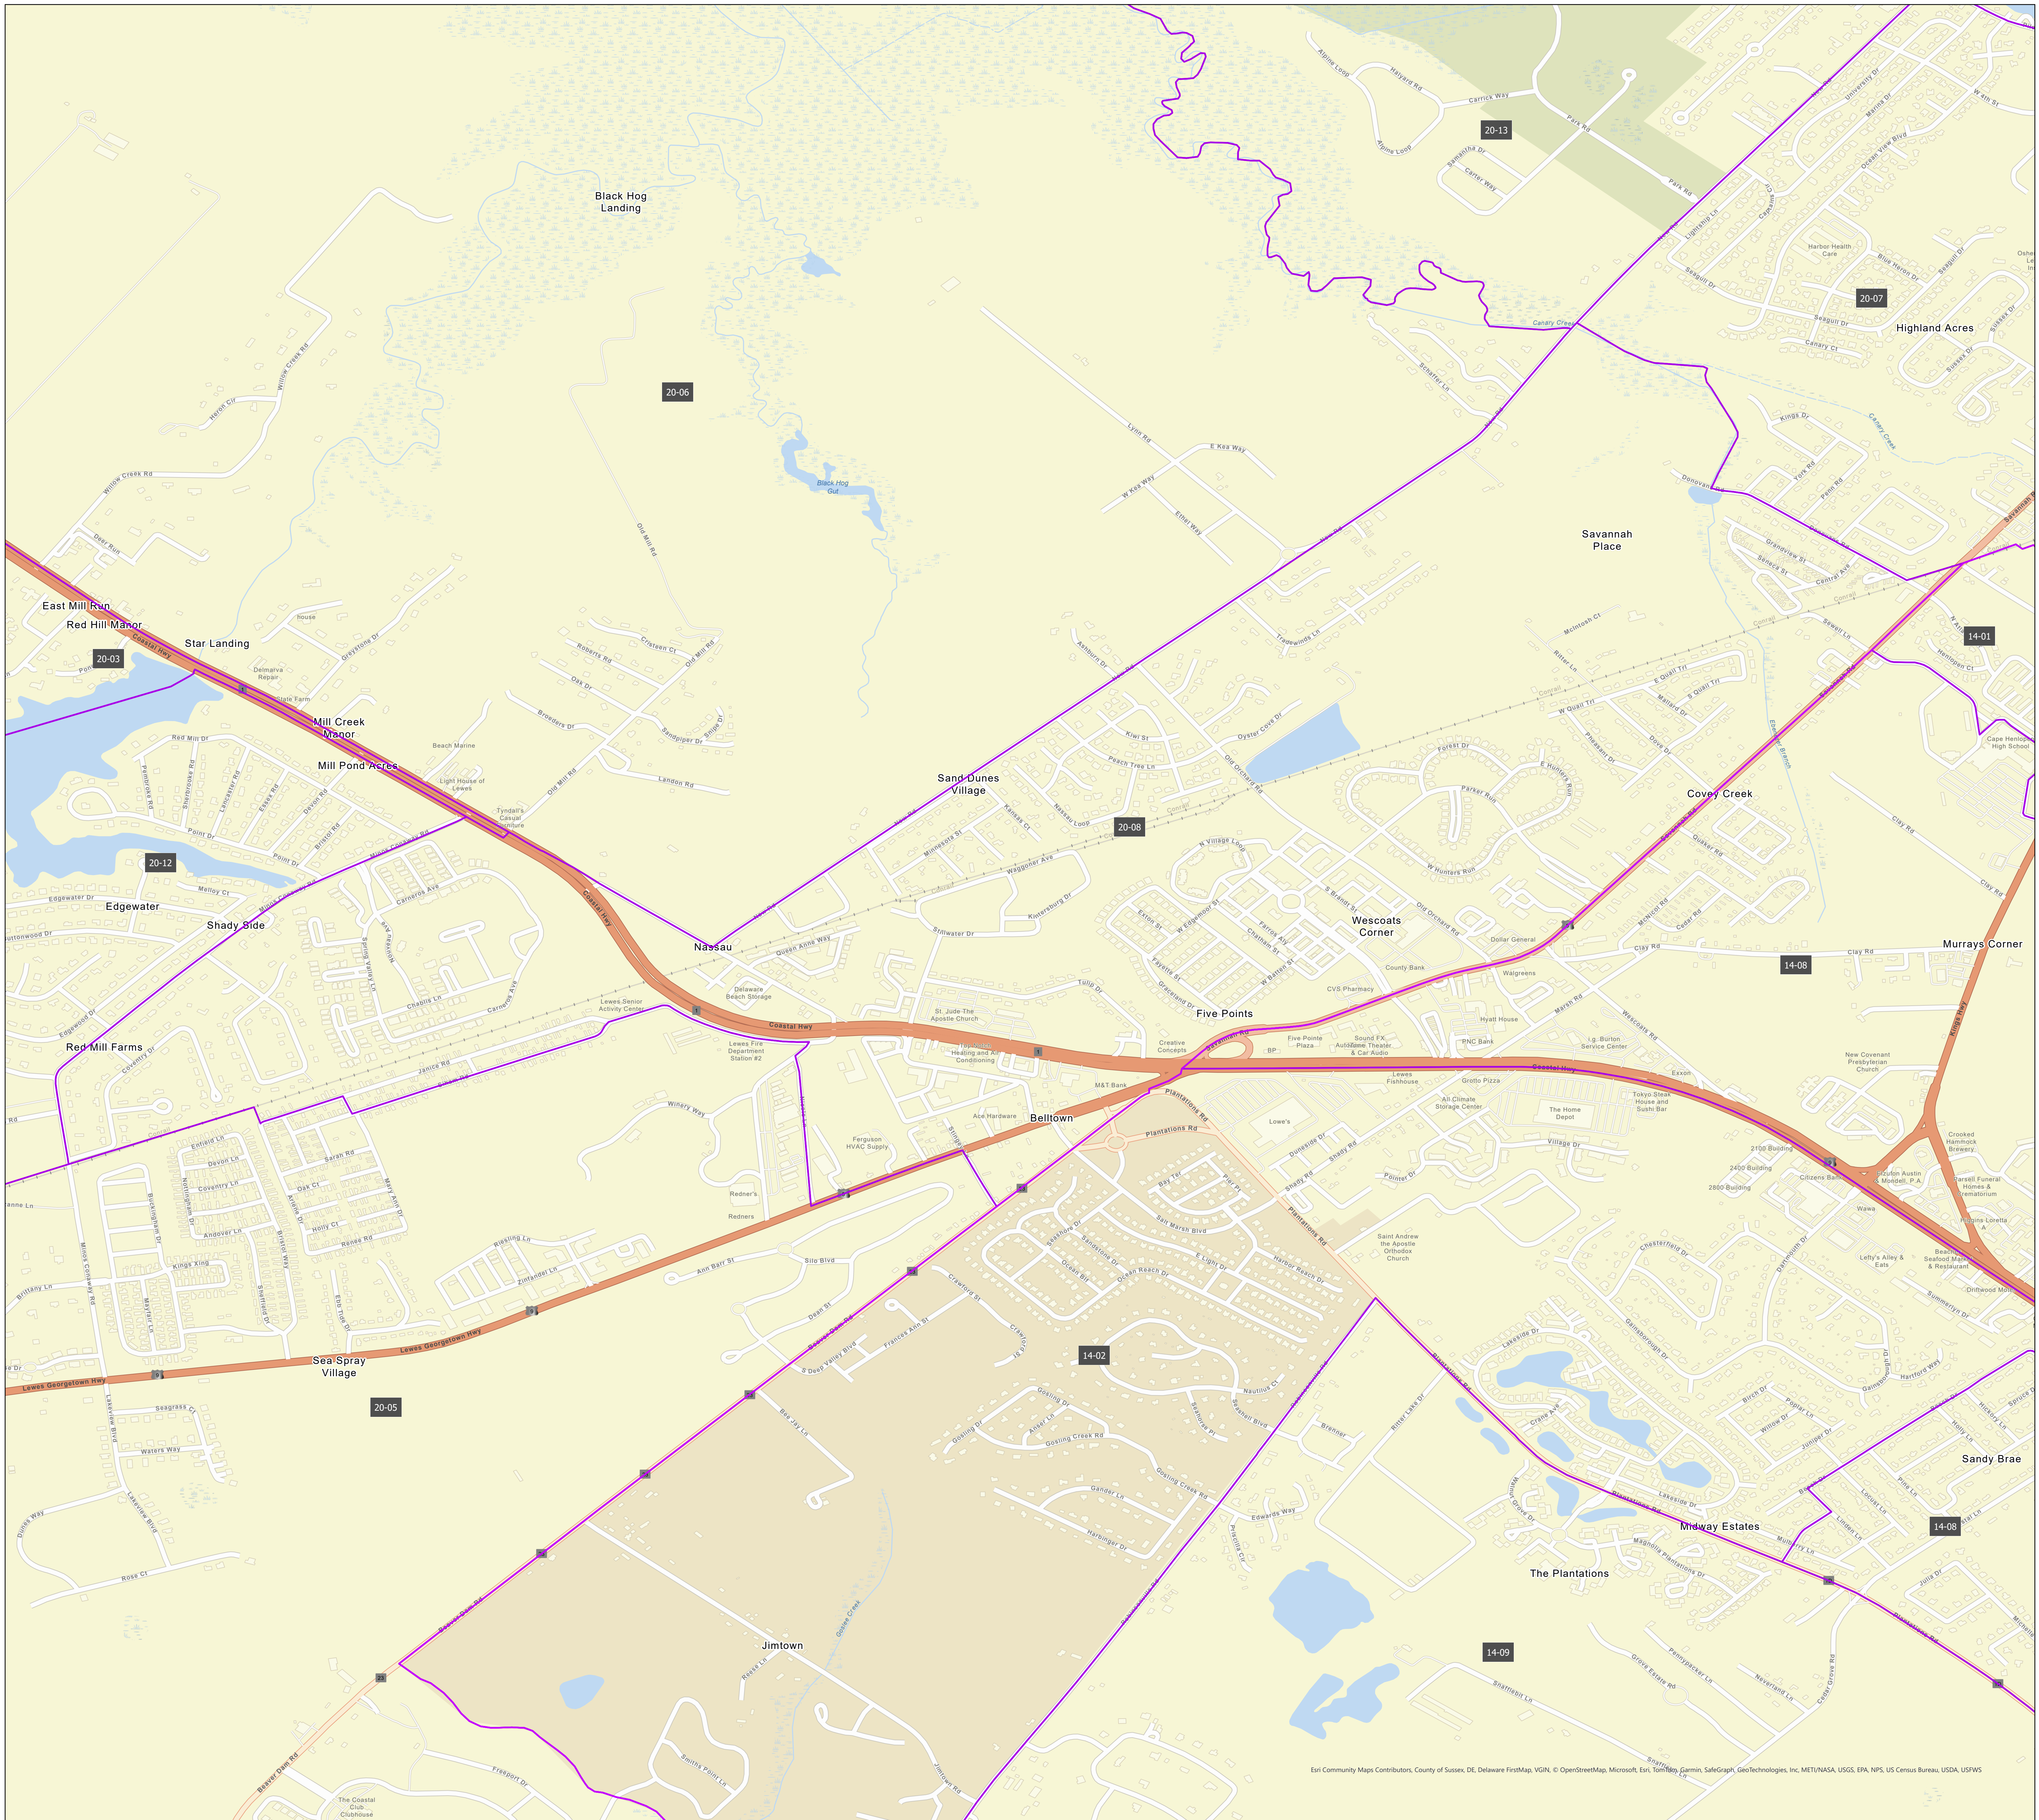

Election District District 20-08

Esri Community Maps Contributors, County of Sussex, DE, Delaware FirstMap, VGIN, © OpenStreetMap, Microsoft, Esri, TomTom, Garmin, SafeGraph, GeoTechnologies, Inc, METNUSA, USGS, EPA, NPS, US Census Bureau, USDA, USFWS