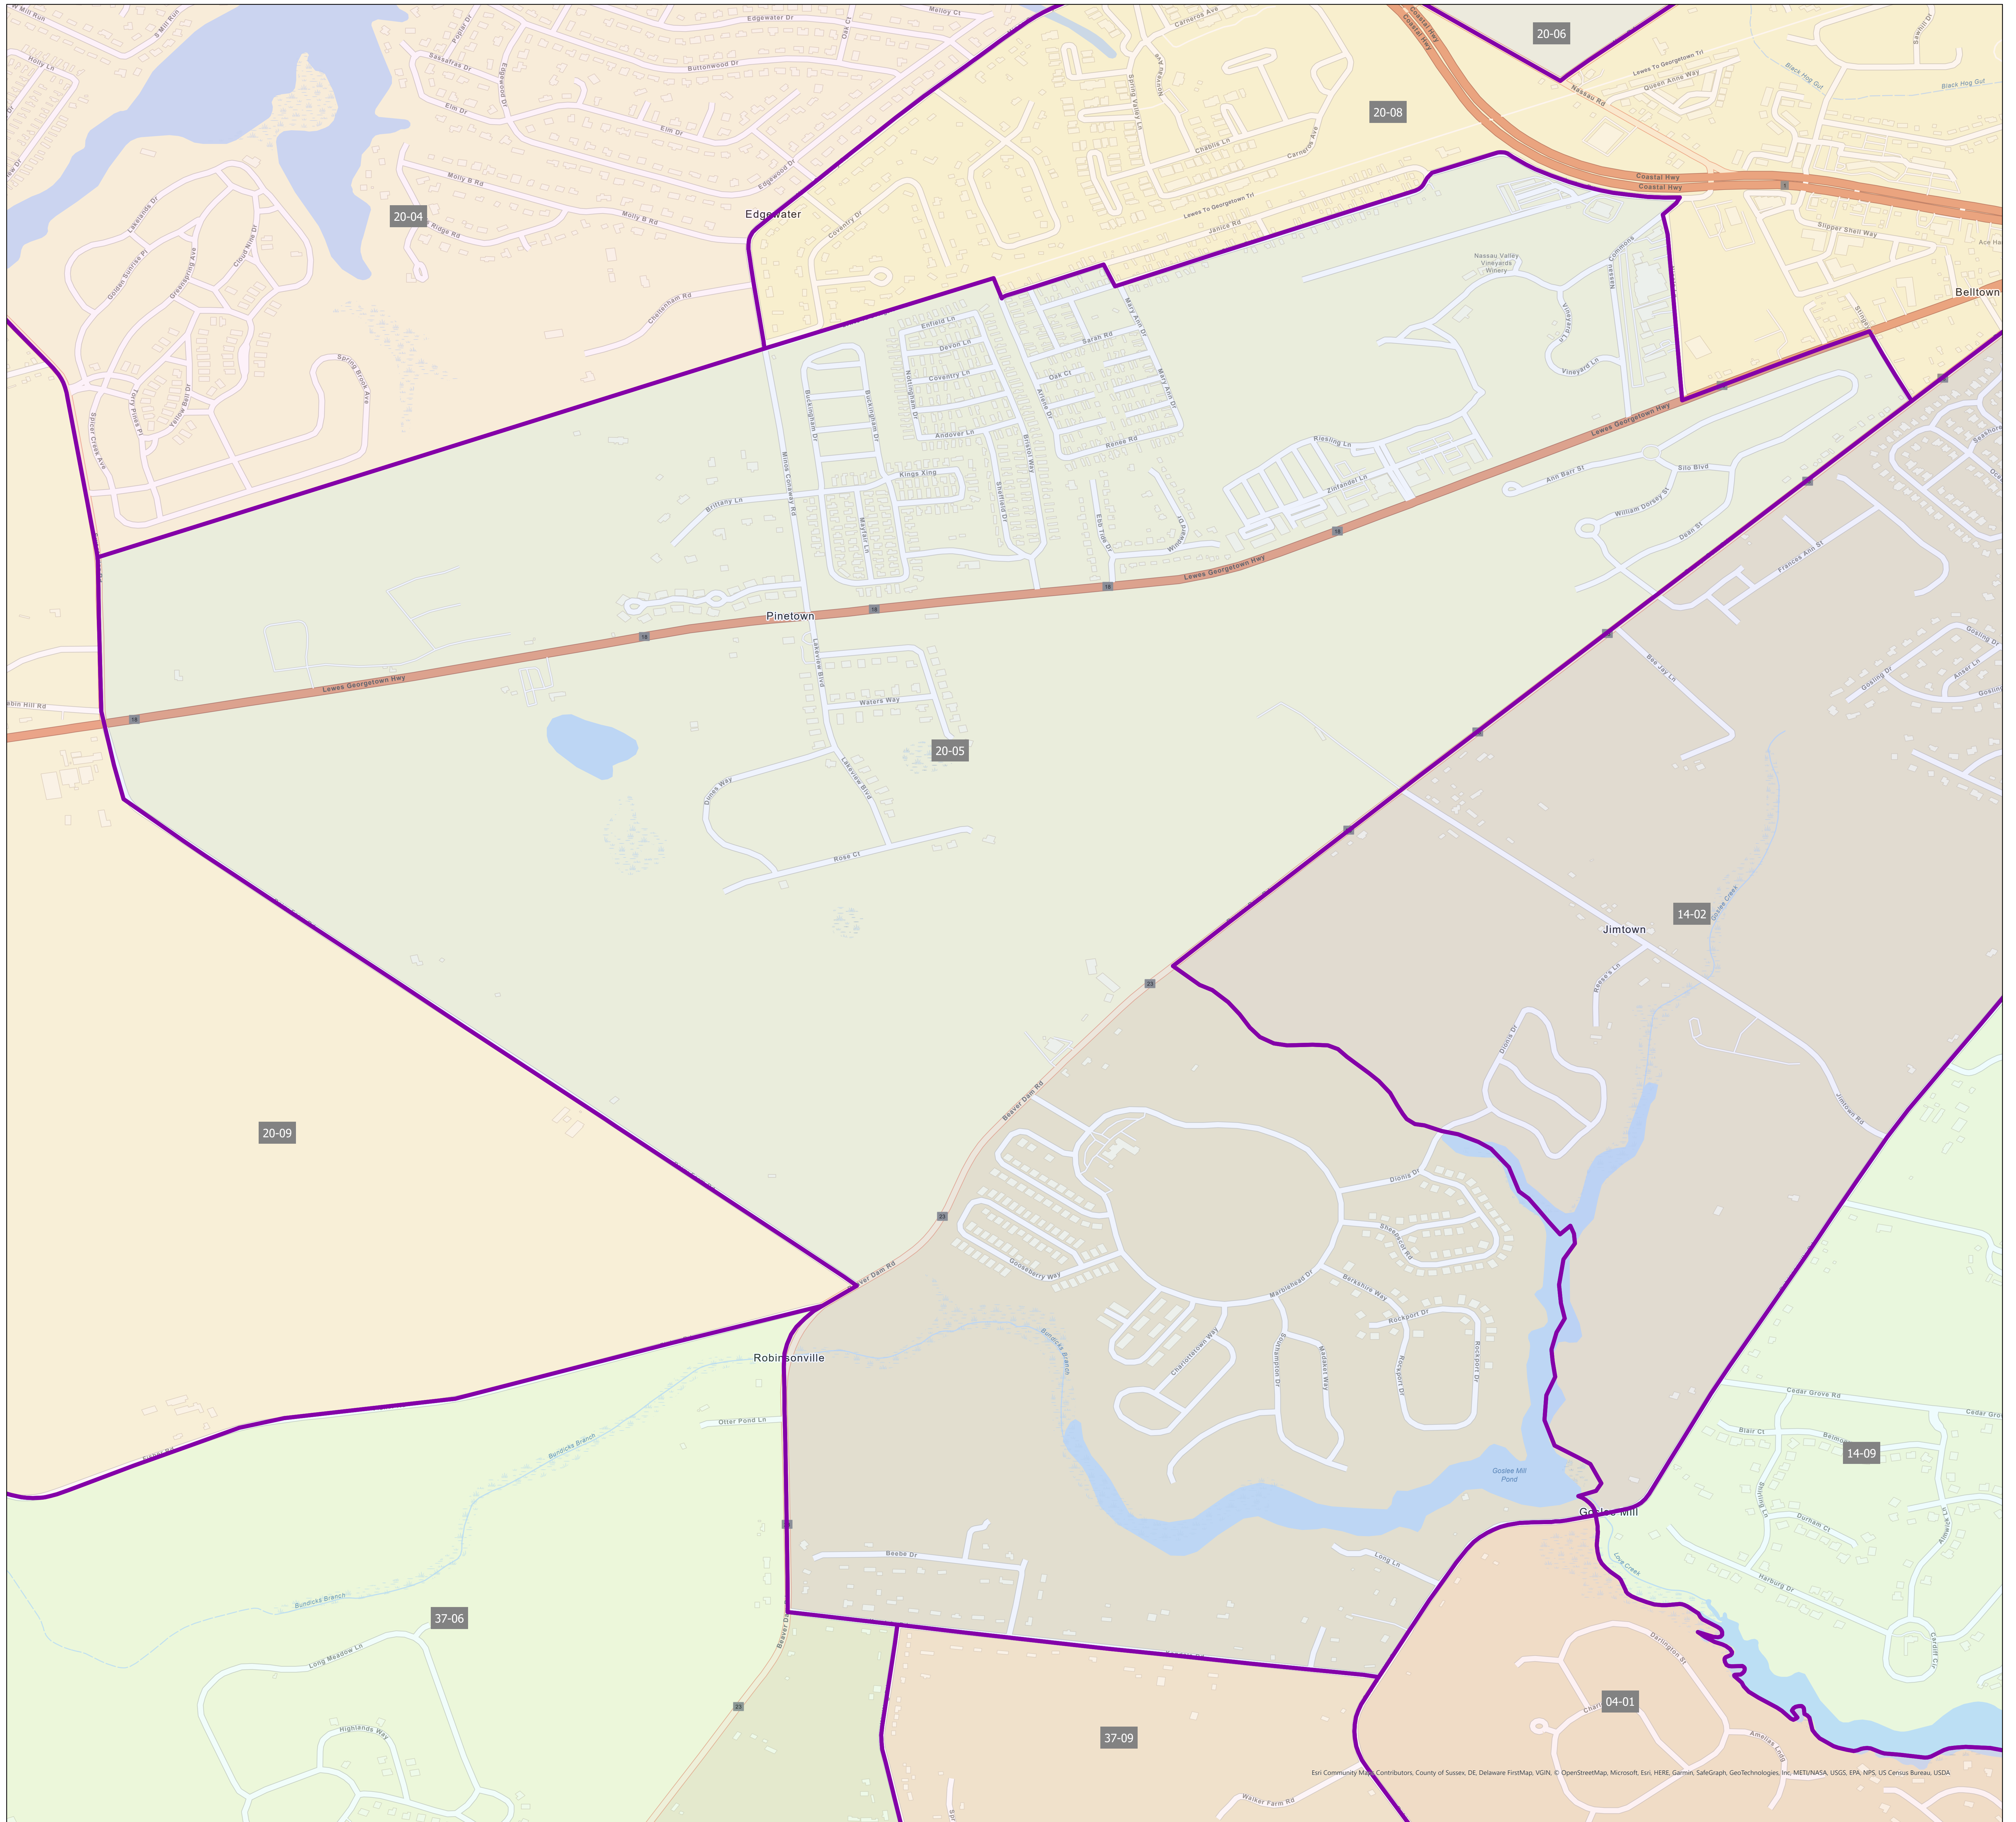

Election District District 20-05