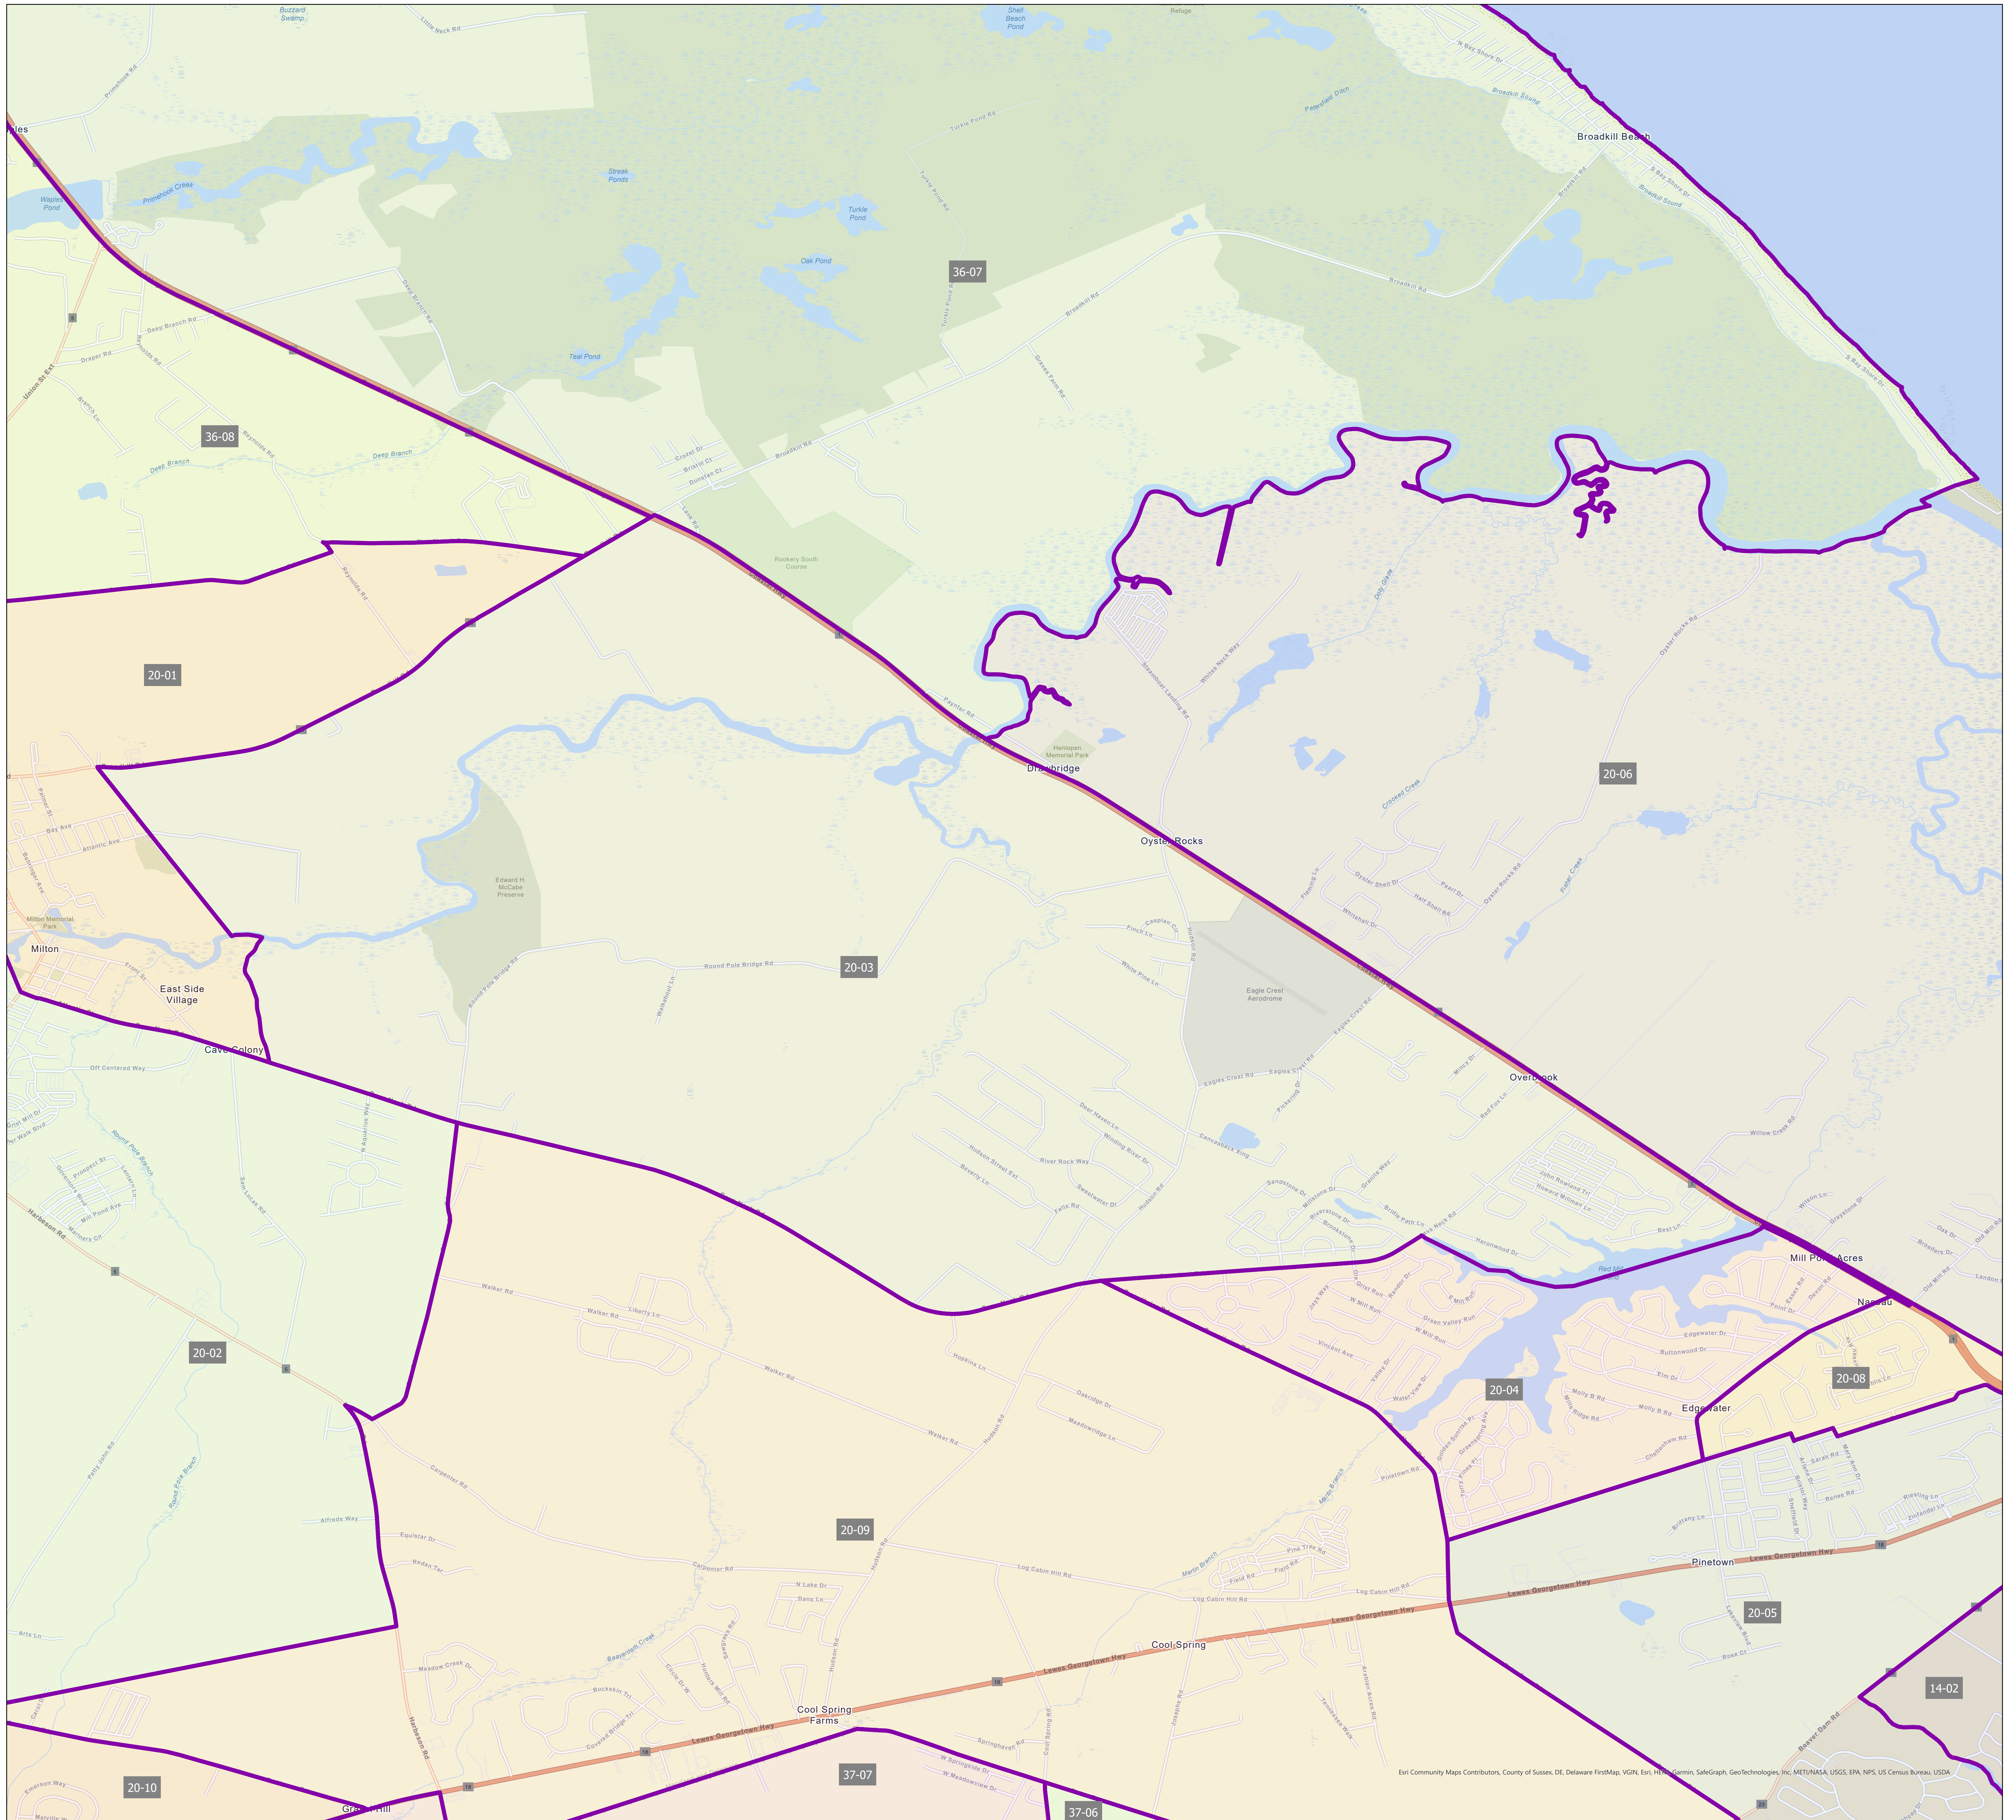

Election District District 20-03