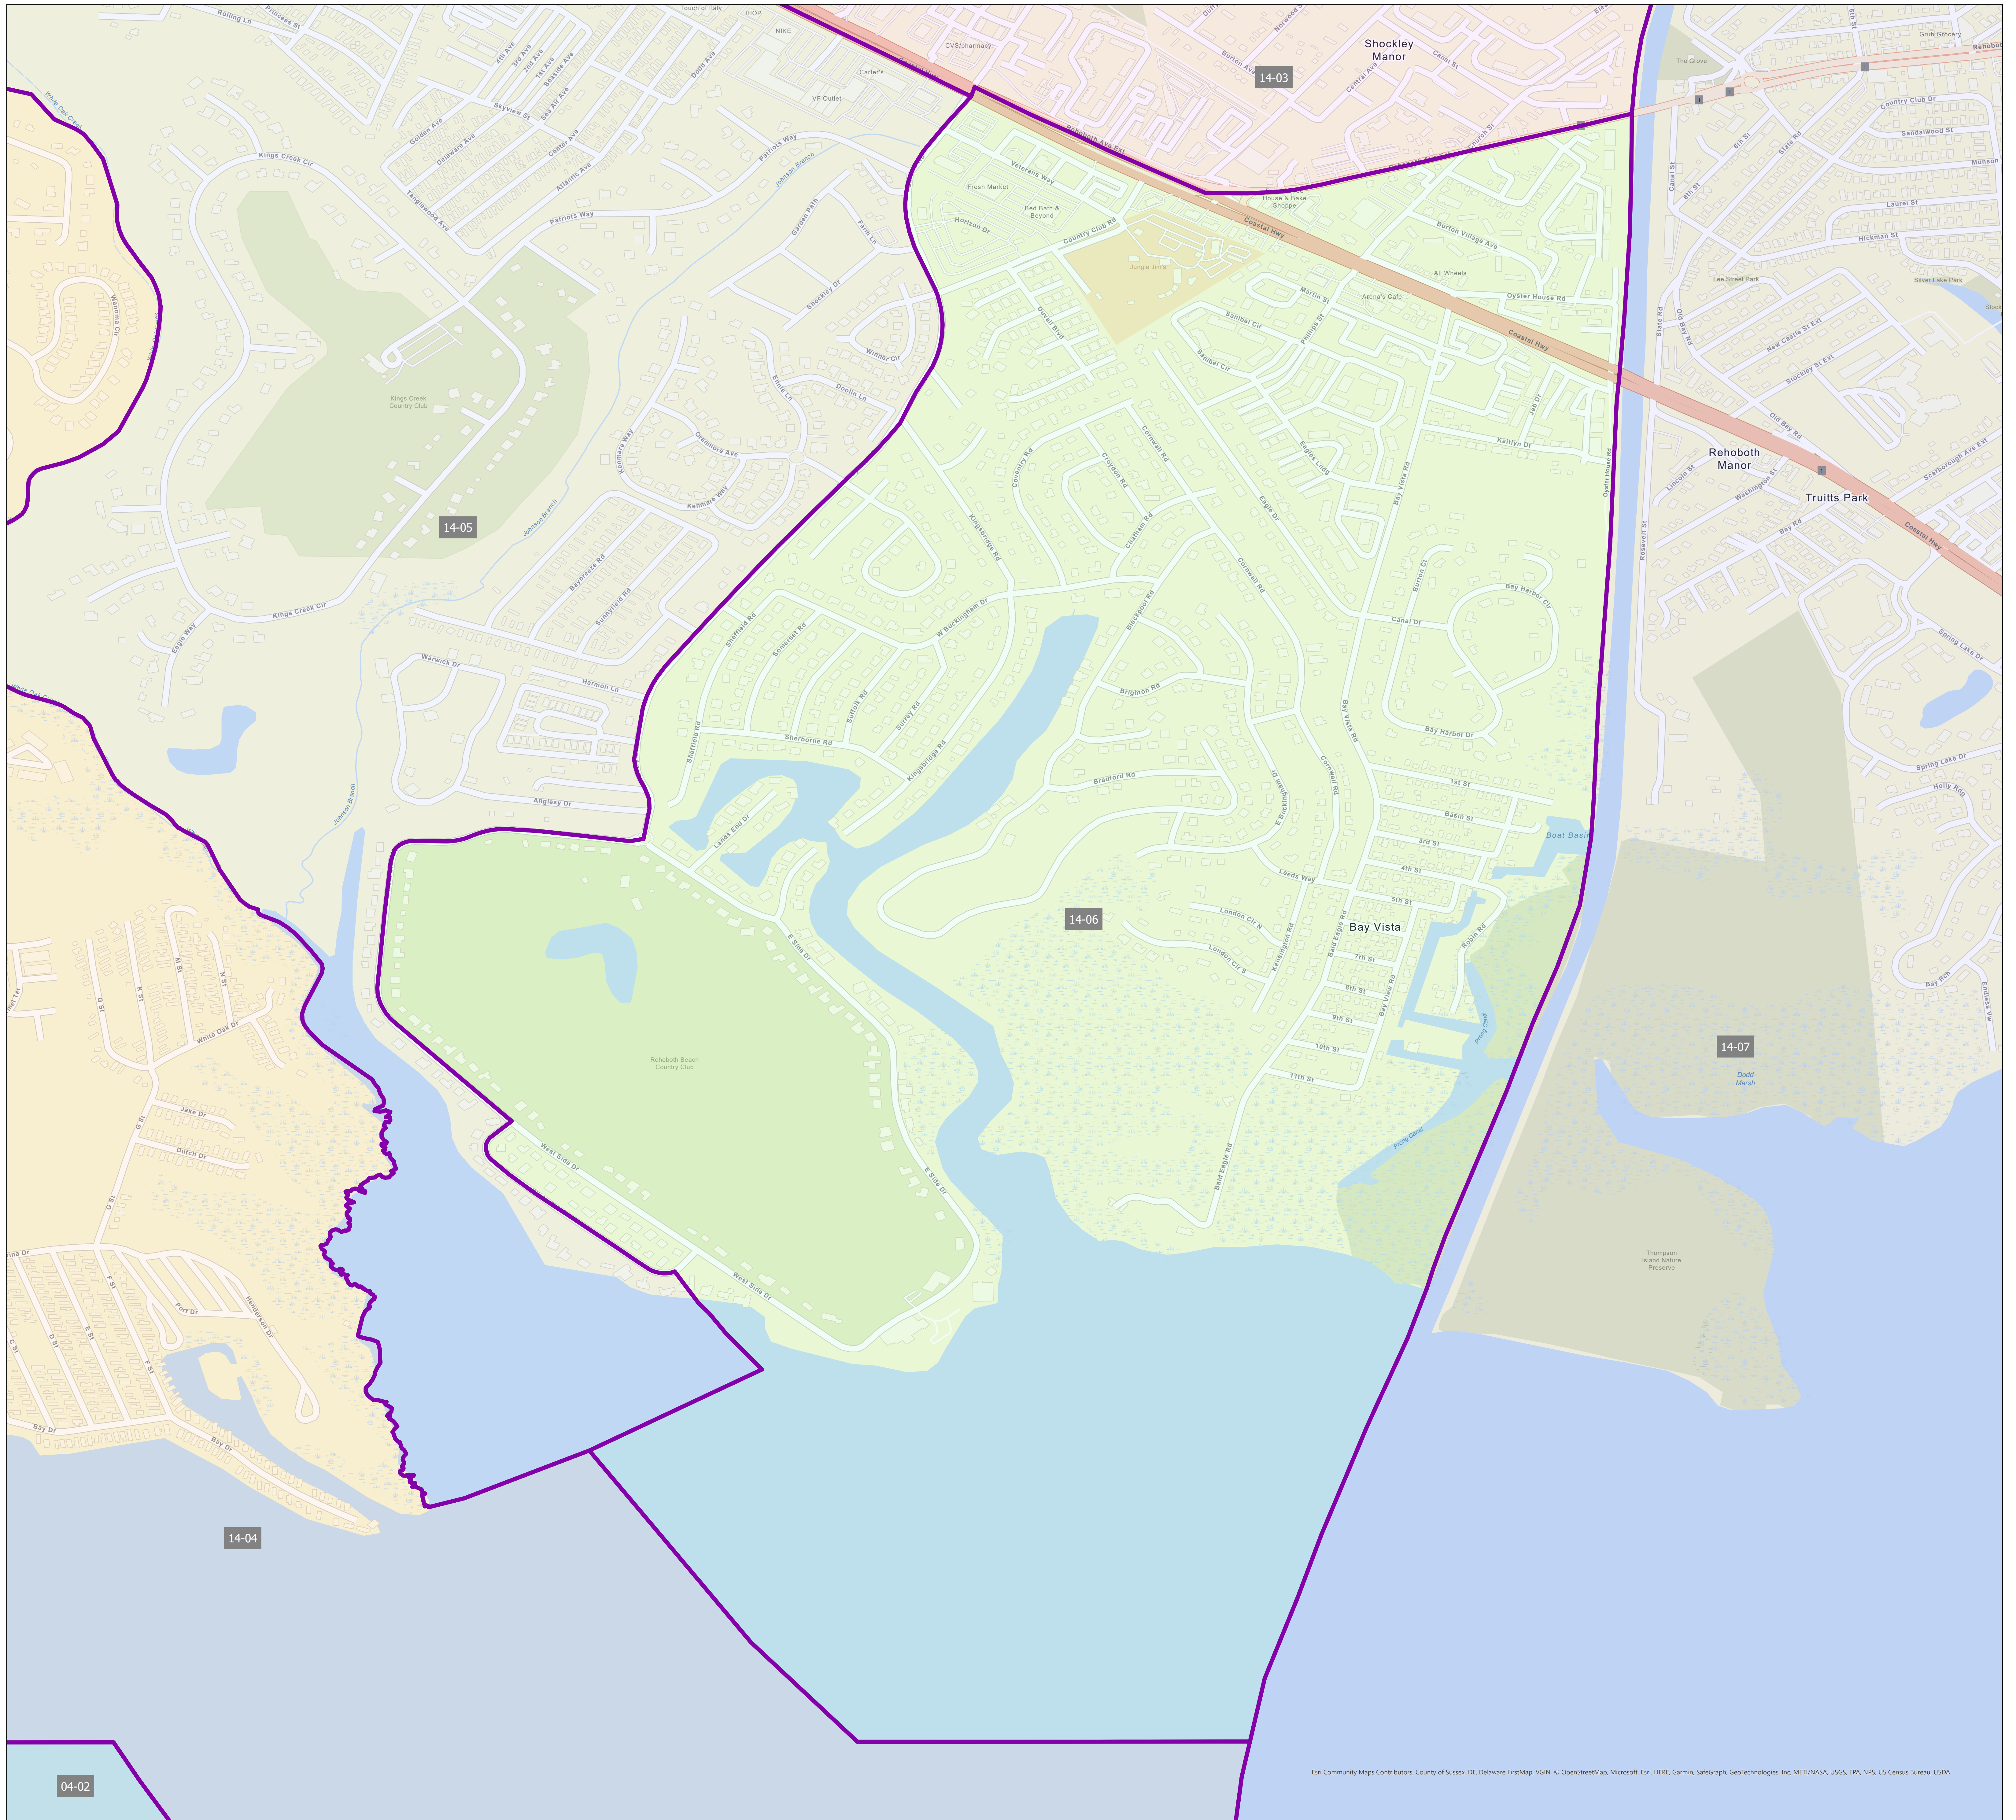

Election District District 14-06