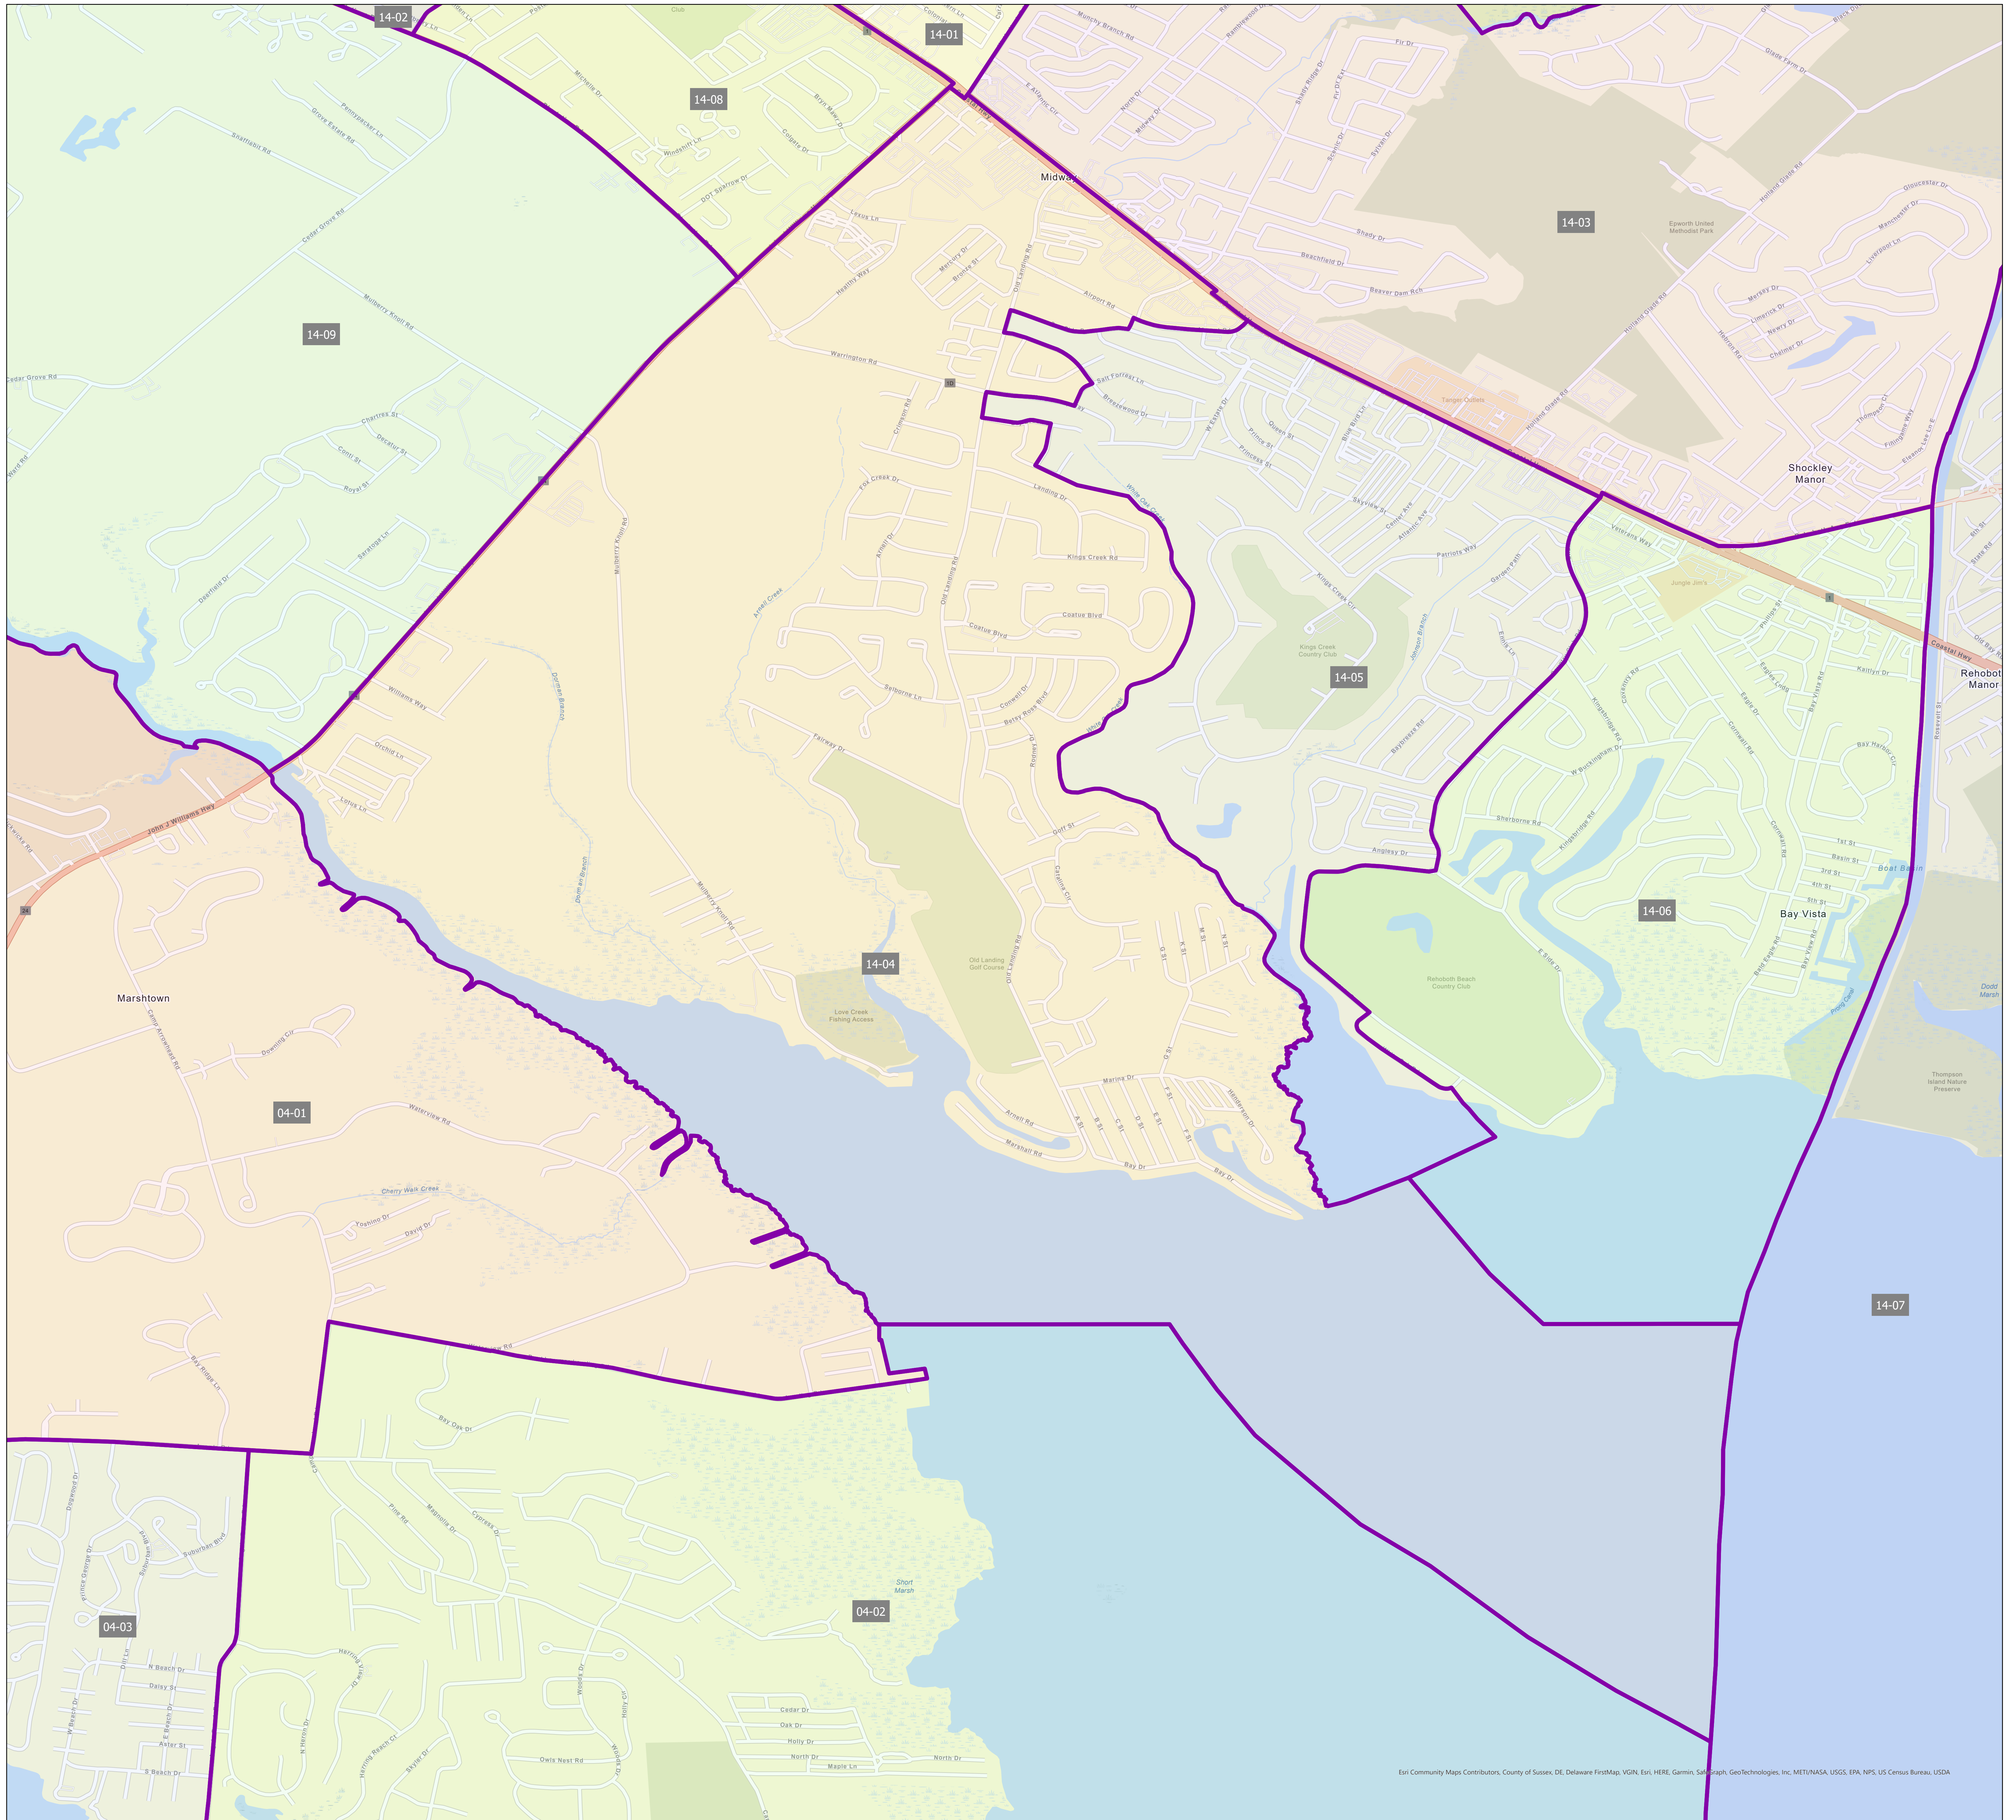

Election District District 14-04