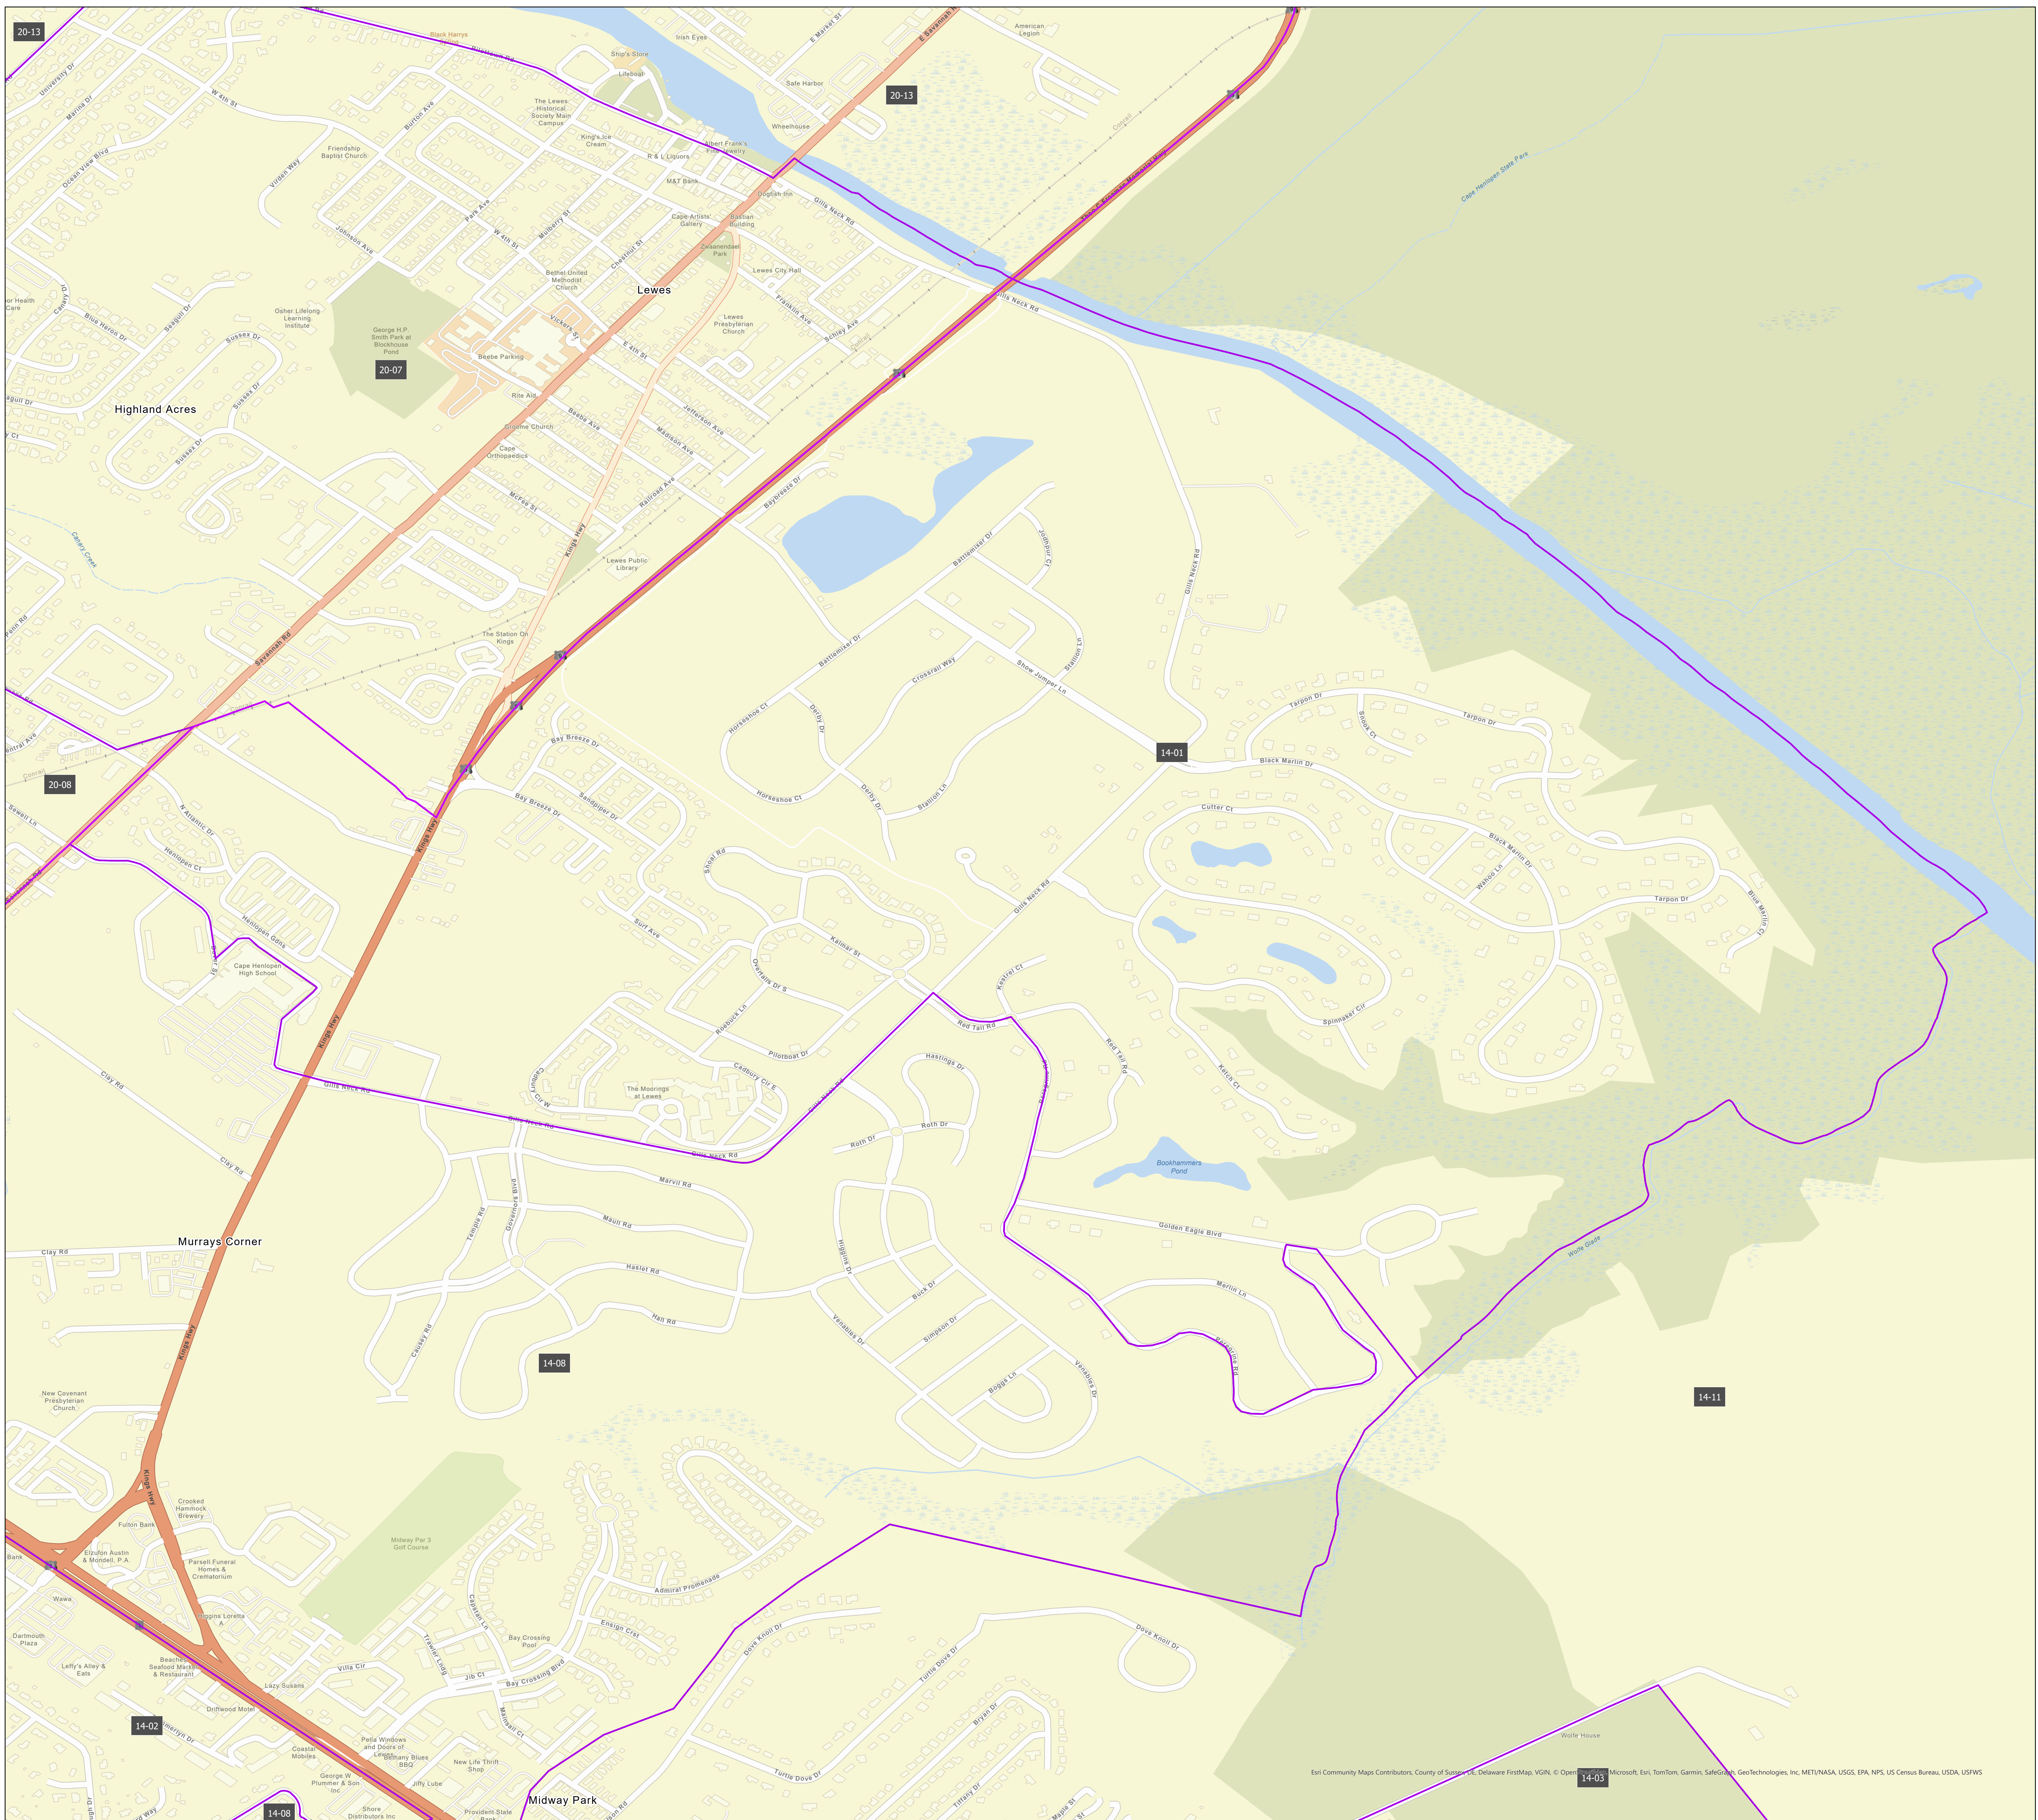

Election District District 14-01

Esri Community Maps Contributors, County of Sussex, Delaware FirstMap, VGIN, © OpenStreetMap contributors, Microsoft, Esri, TomTom, Garmin, SafeGraph, GeoTechnologies, Inc, METANASA, USGS, EPA, NPS, US Census Bureau, USDA, USFWS