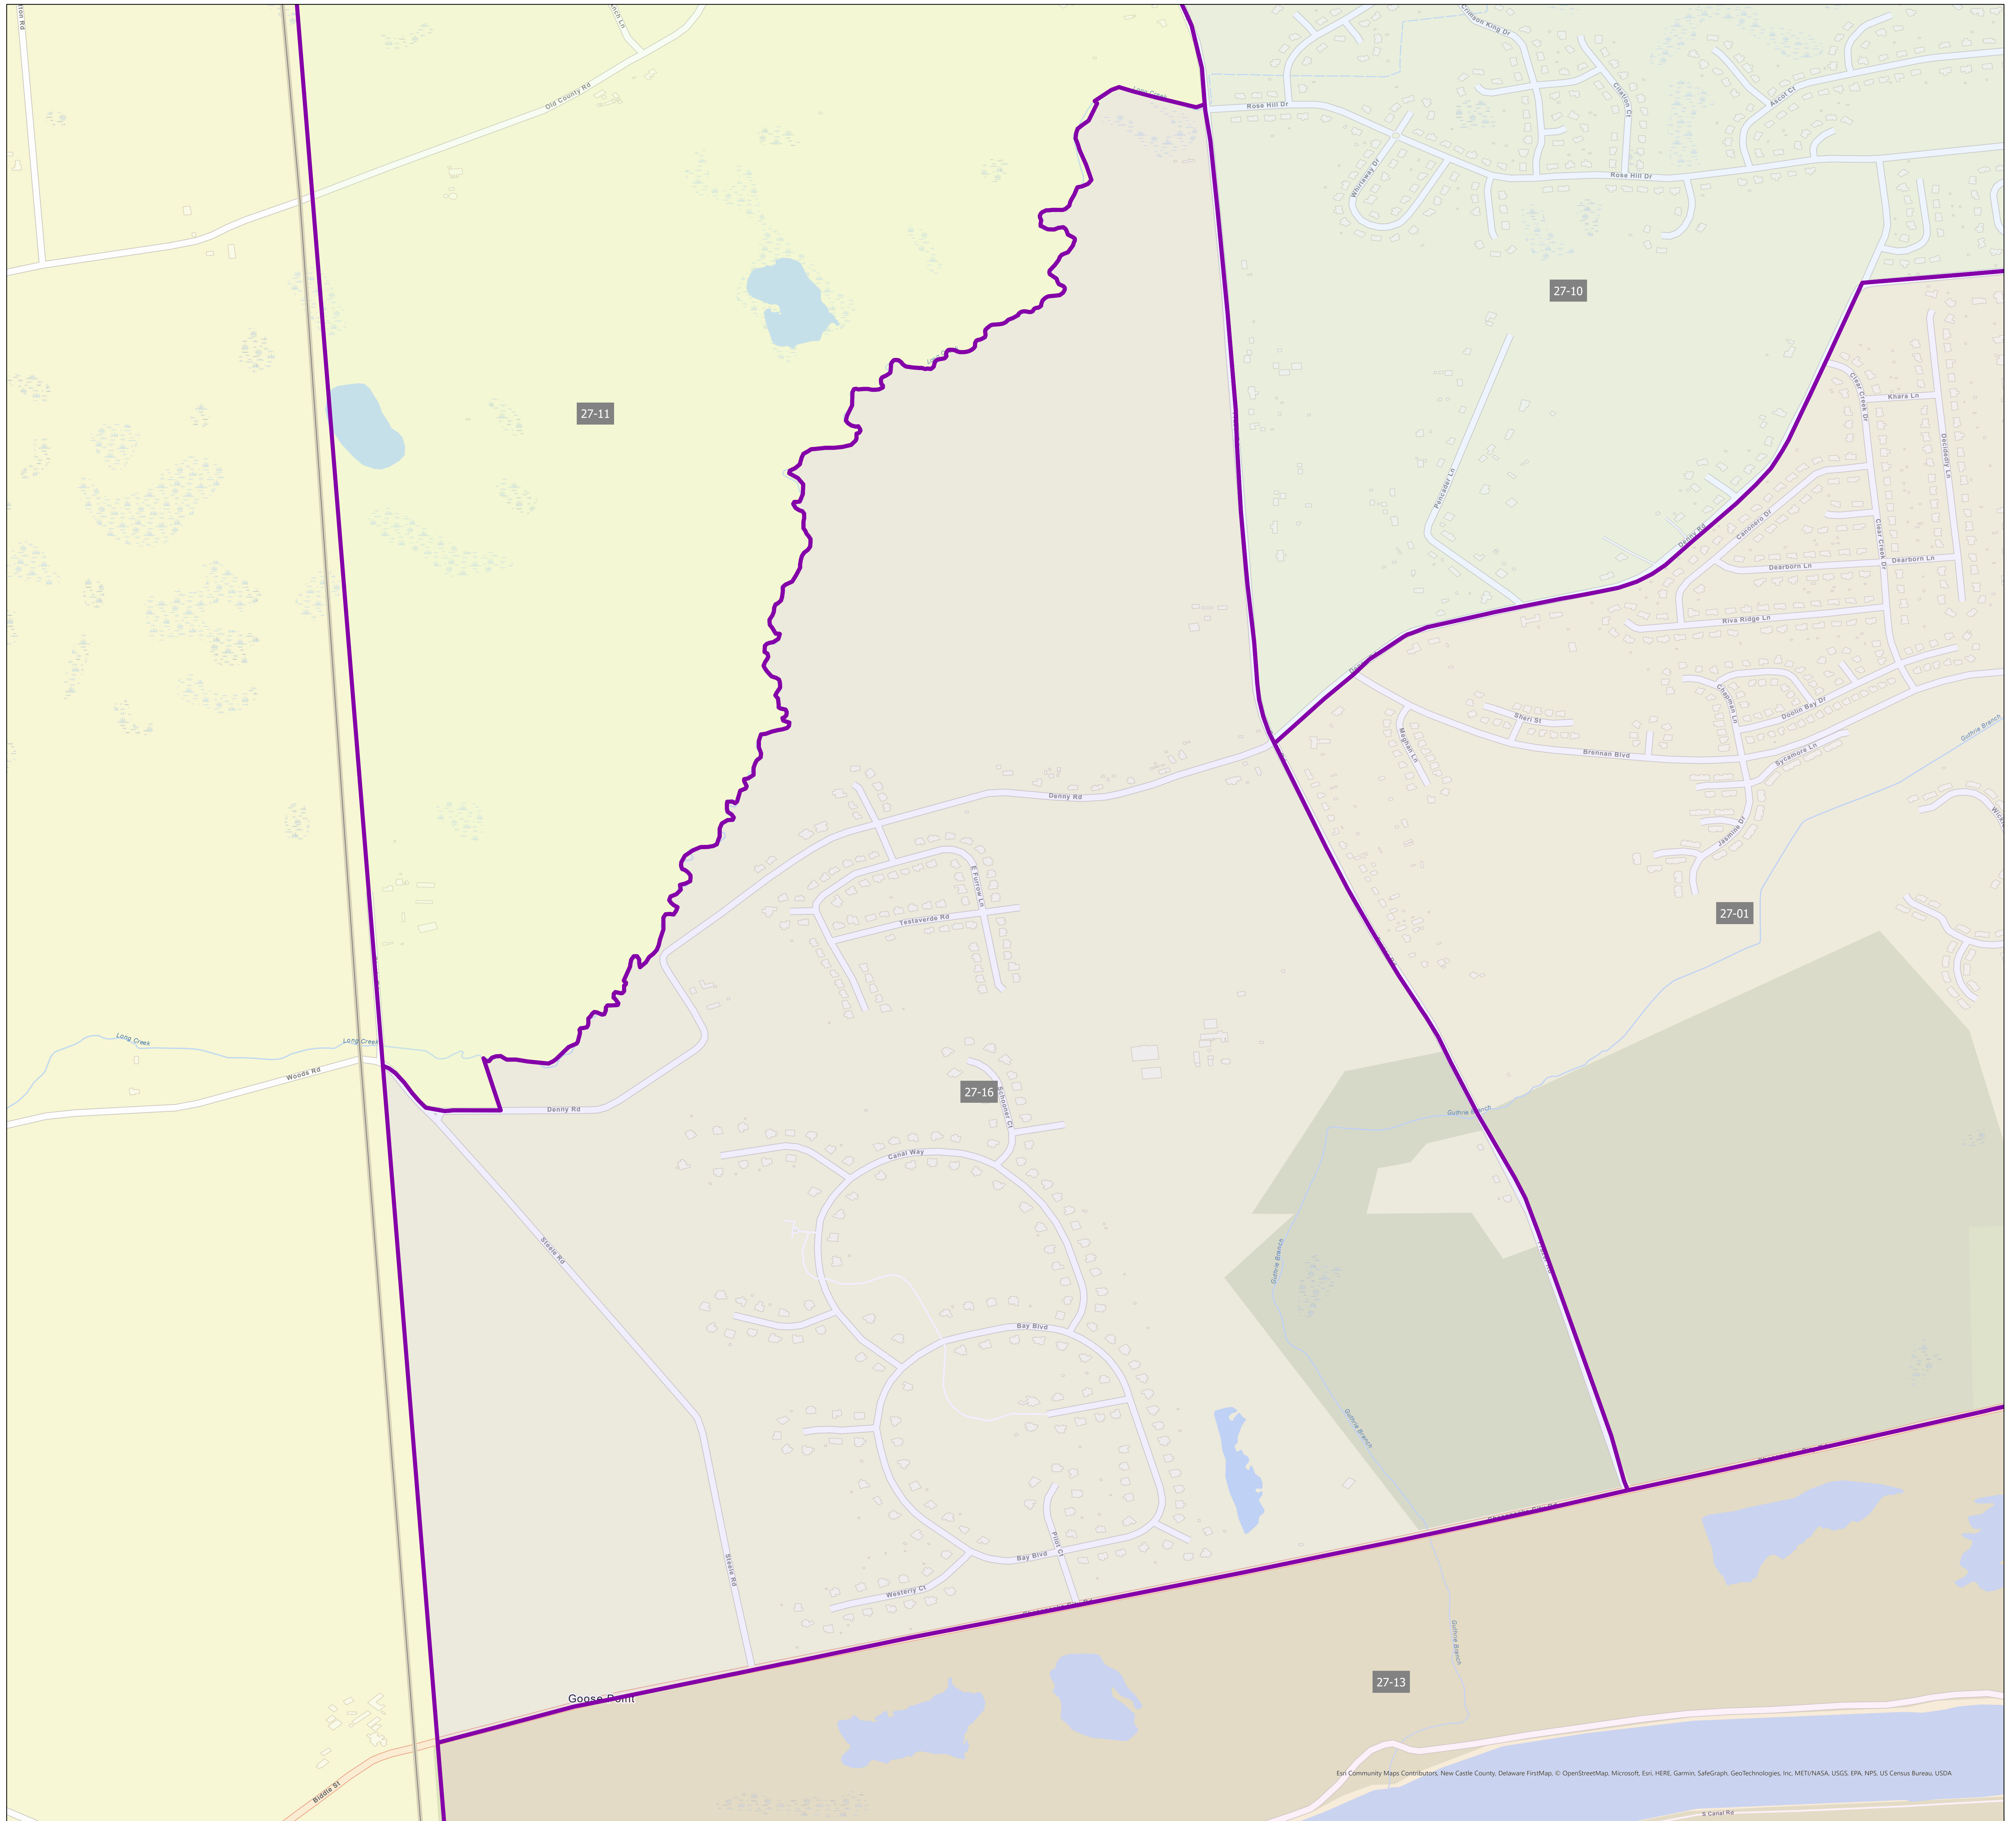

State of Delaware
Department of Elections
New Castle County

Election District District 27-16