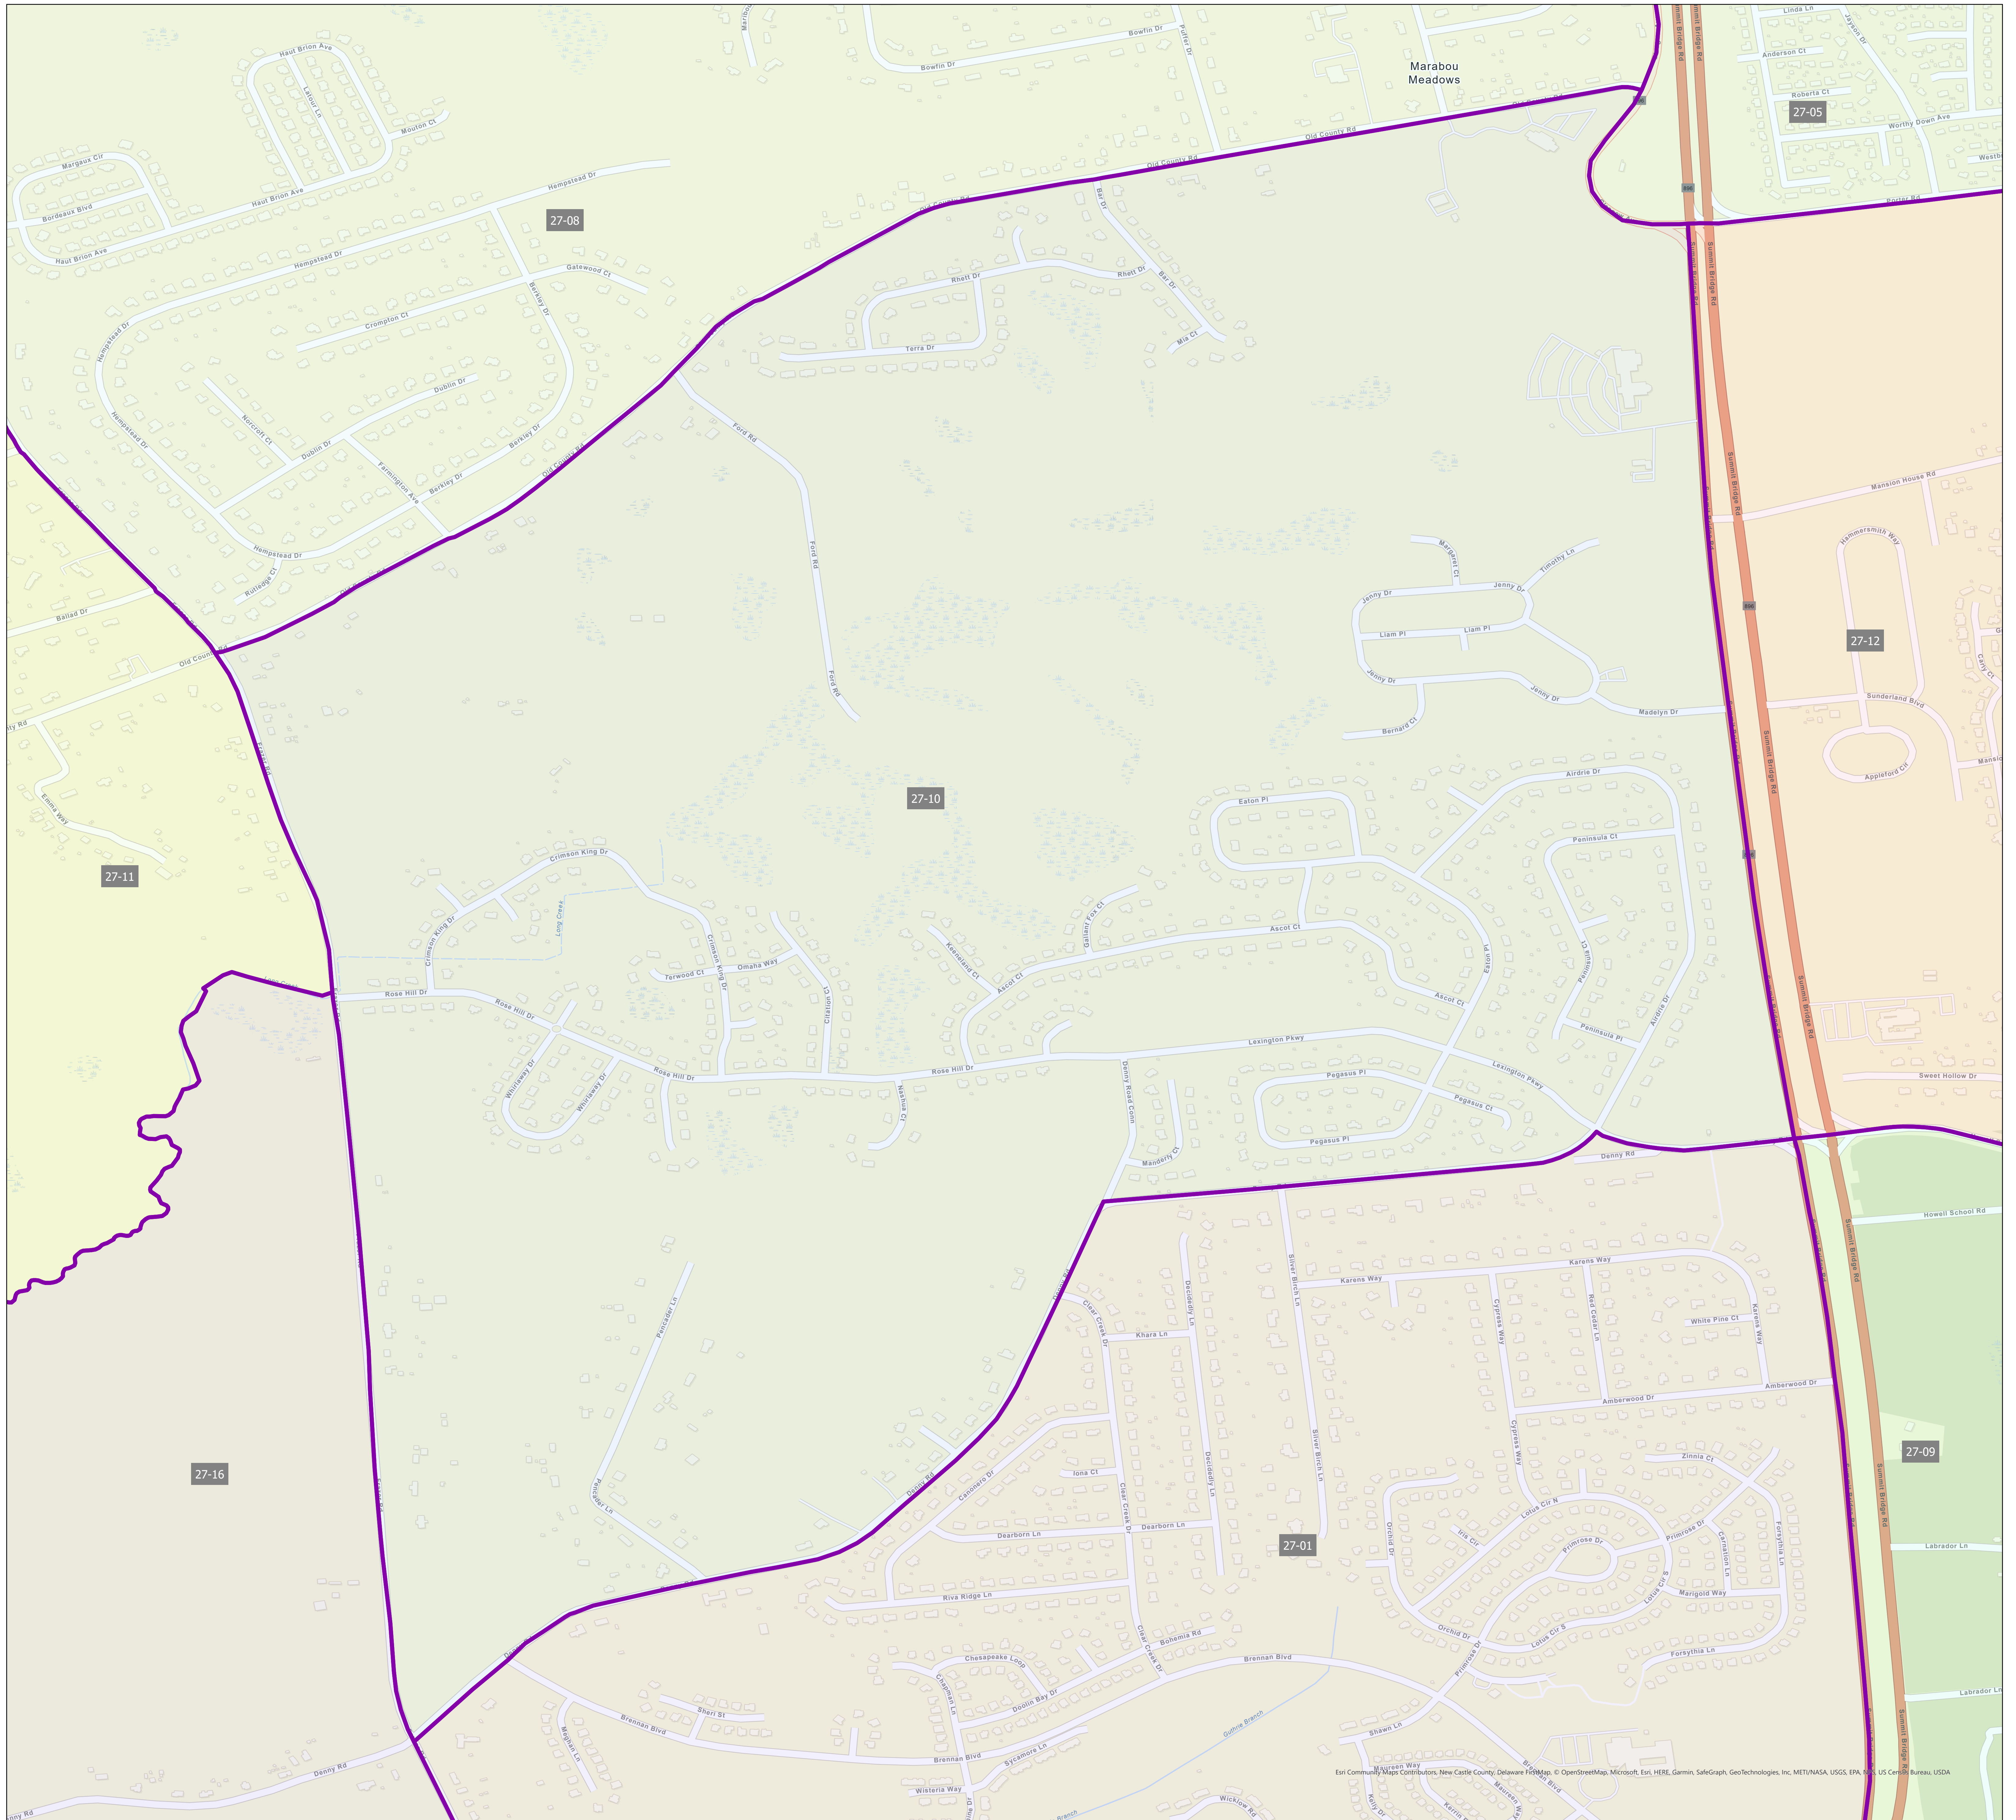

Election District District 27-10