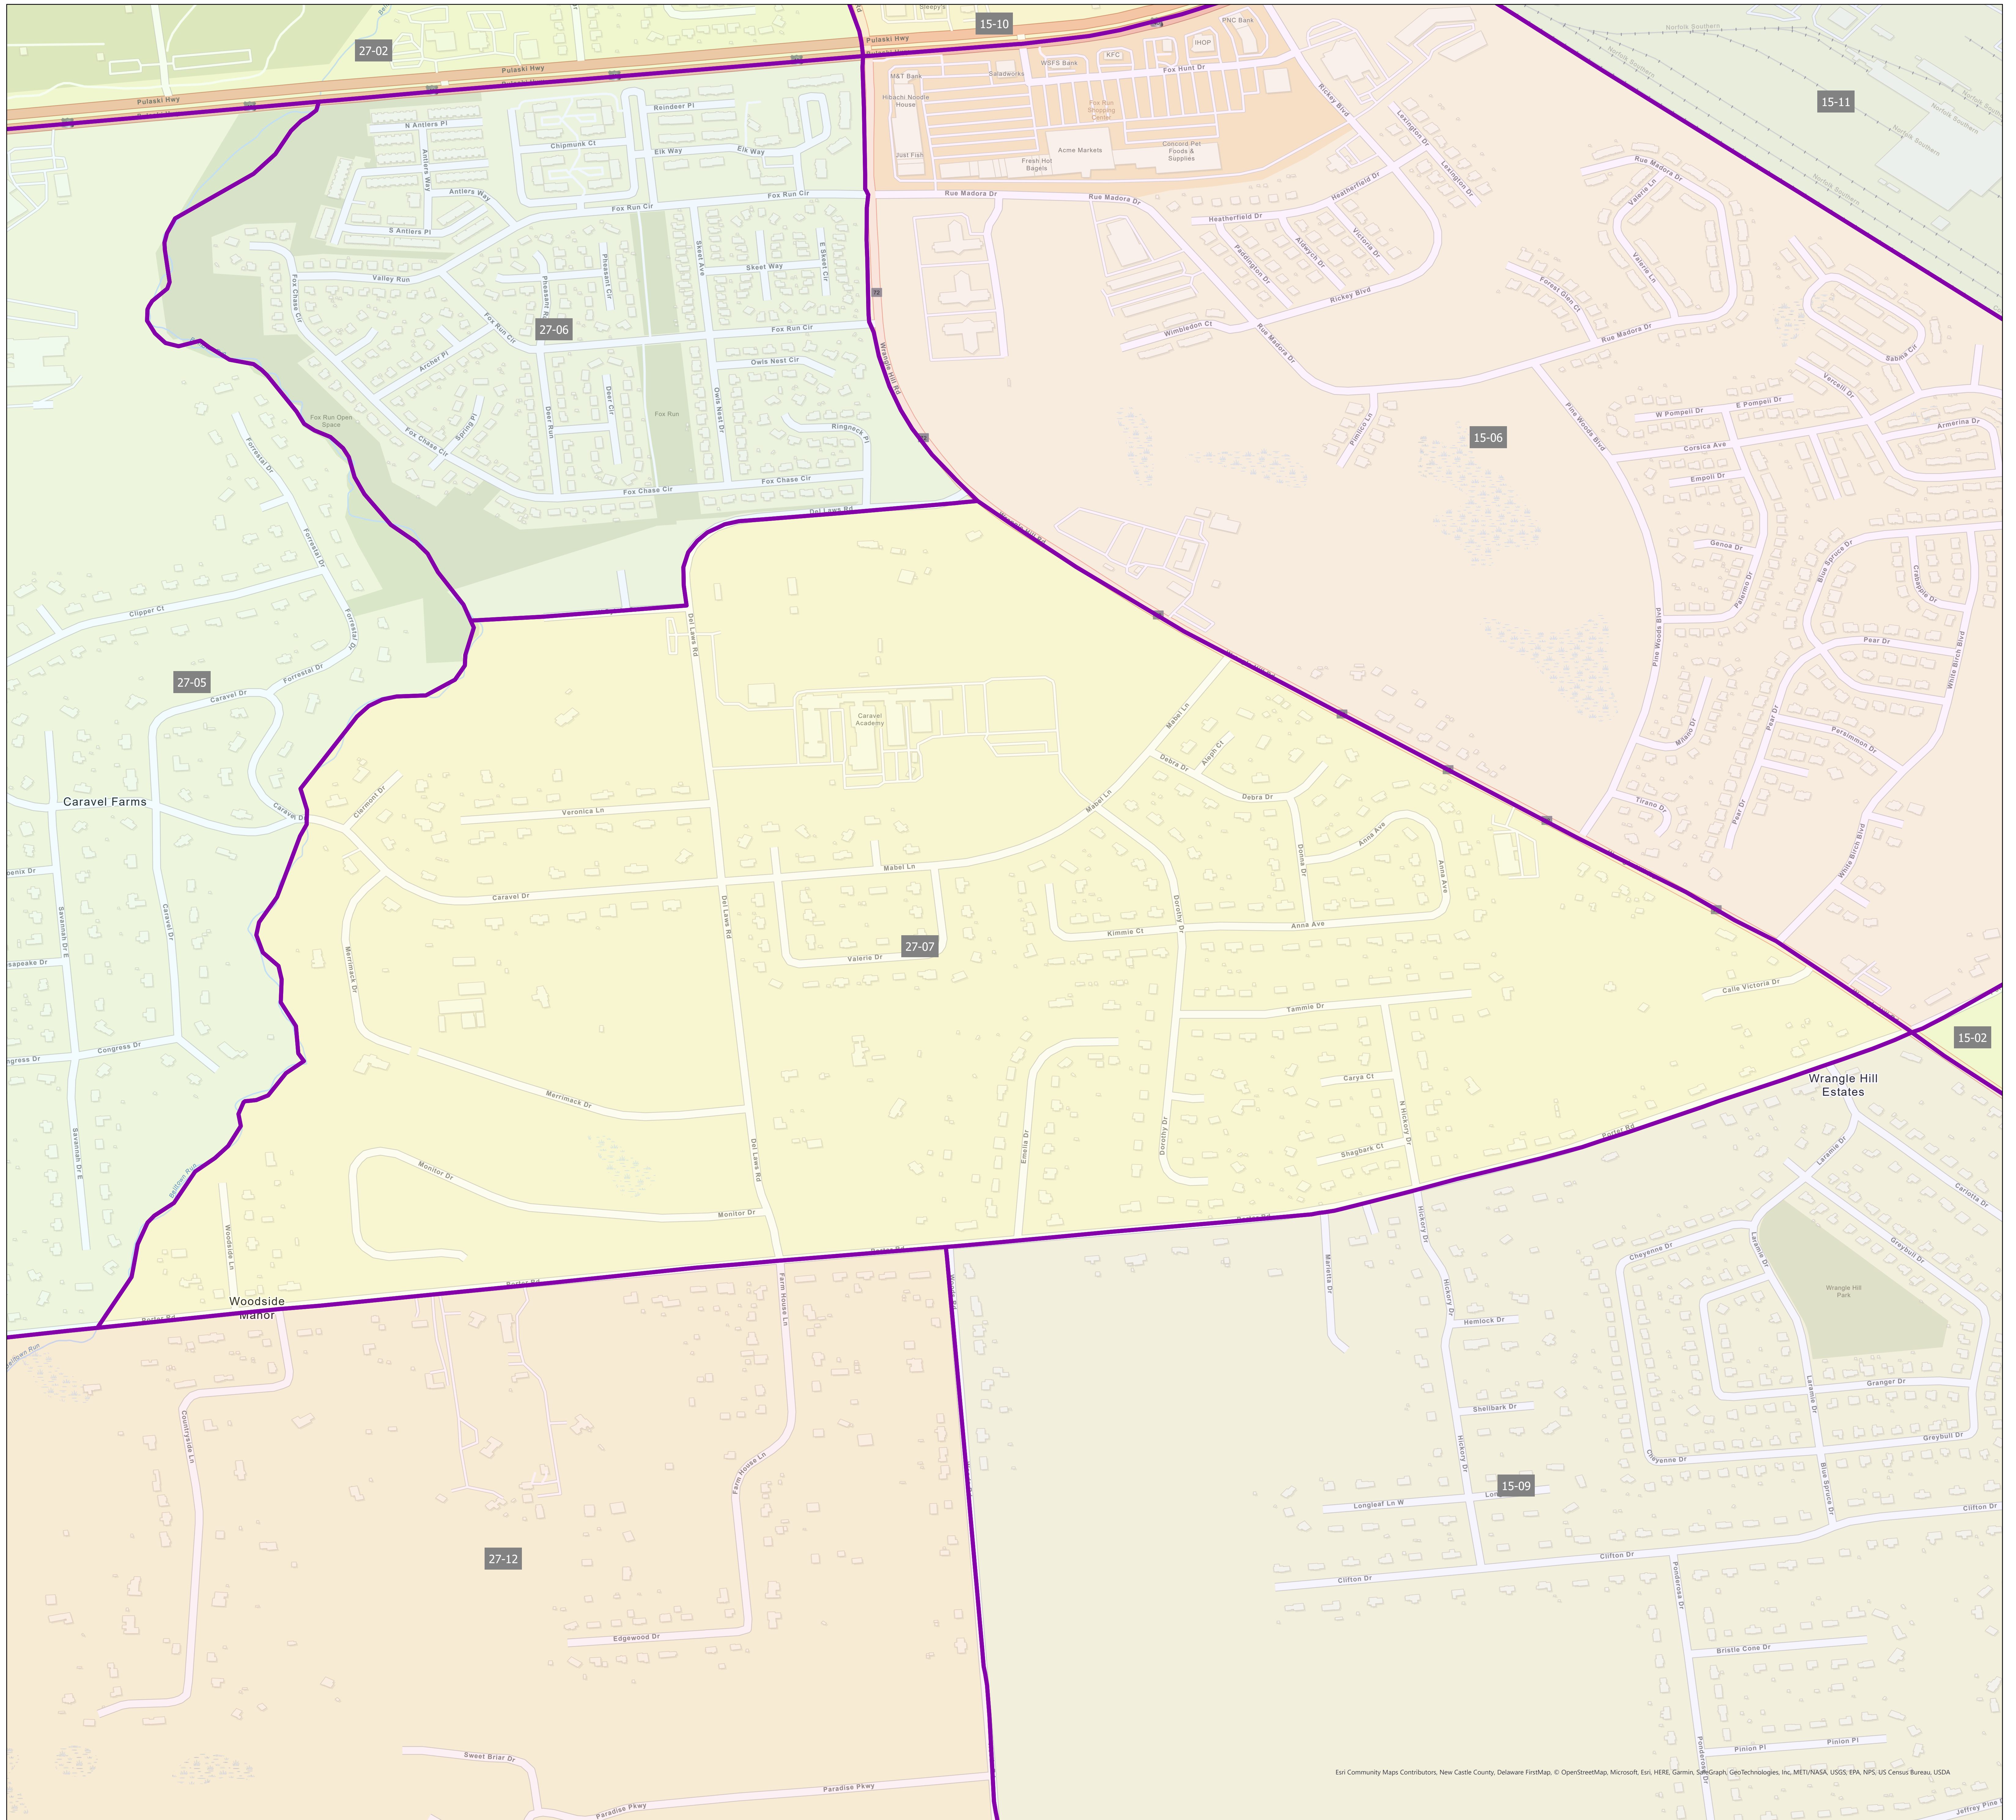

Election District District 27-07