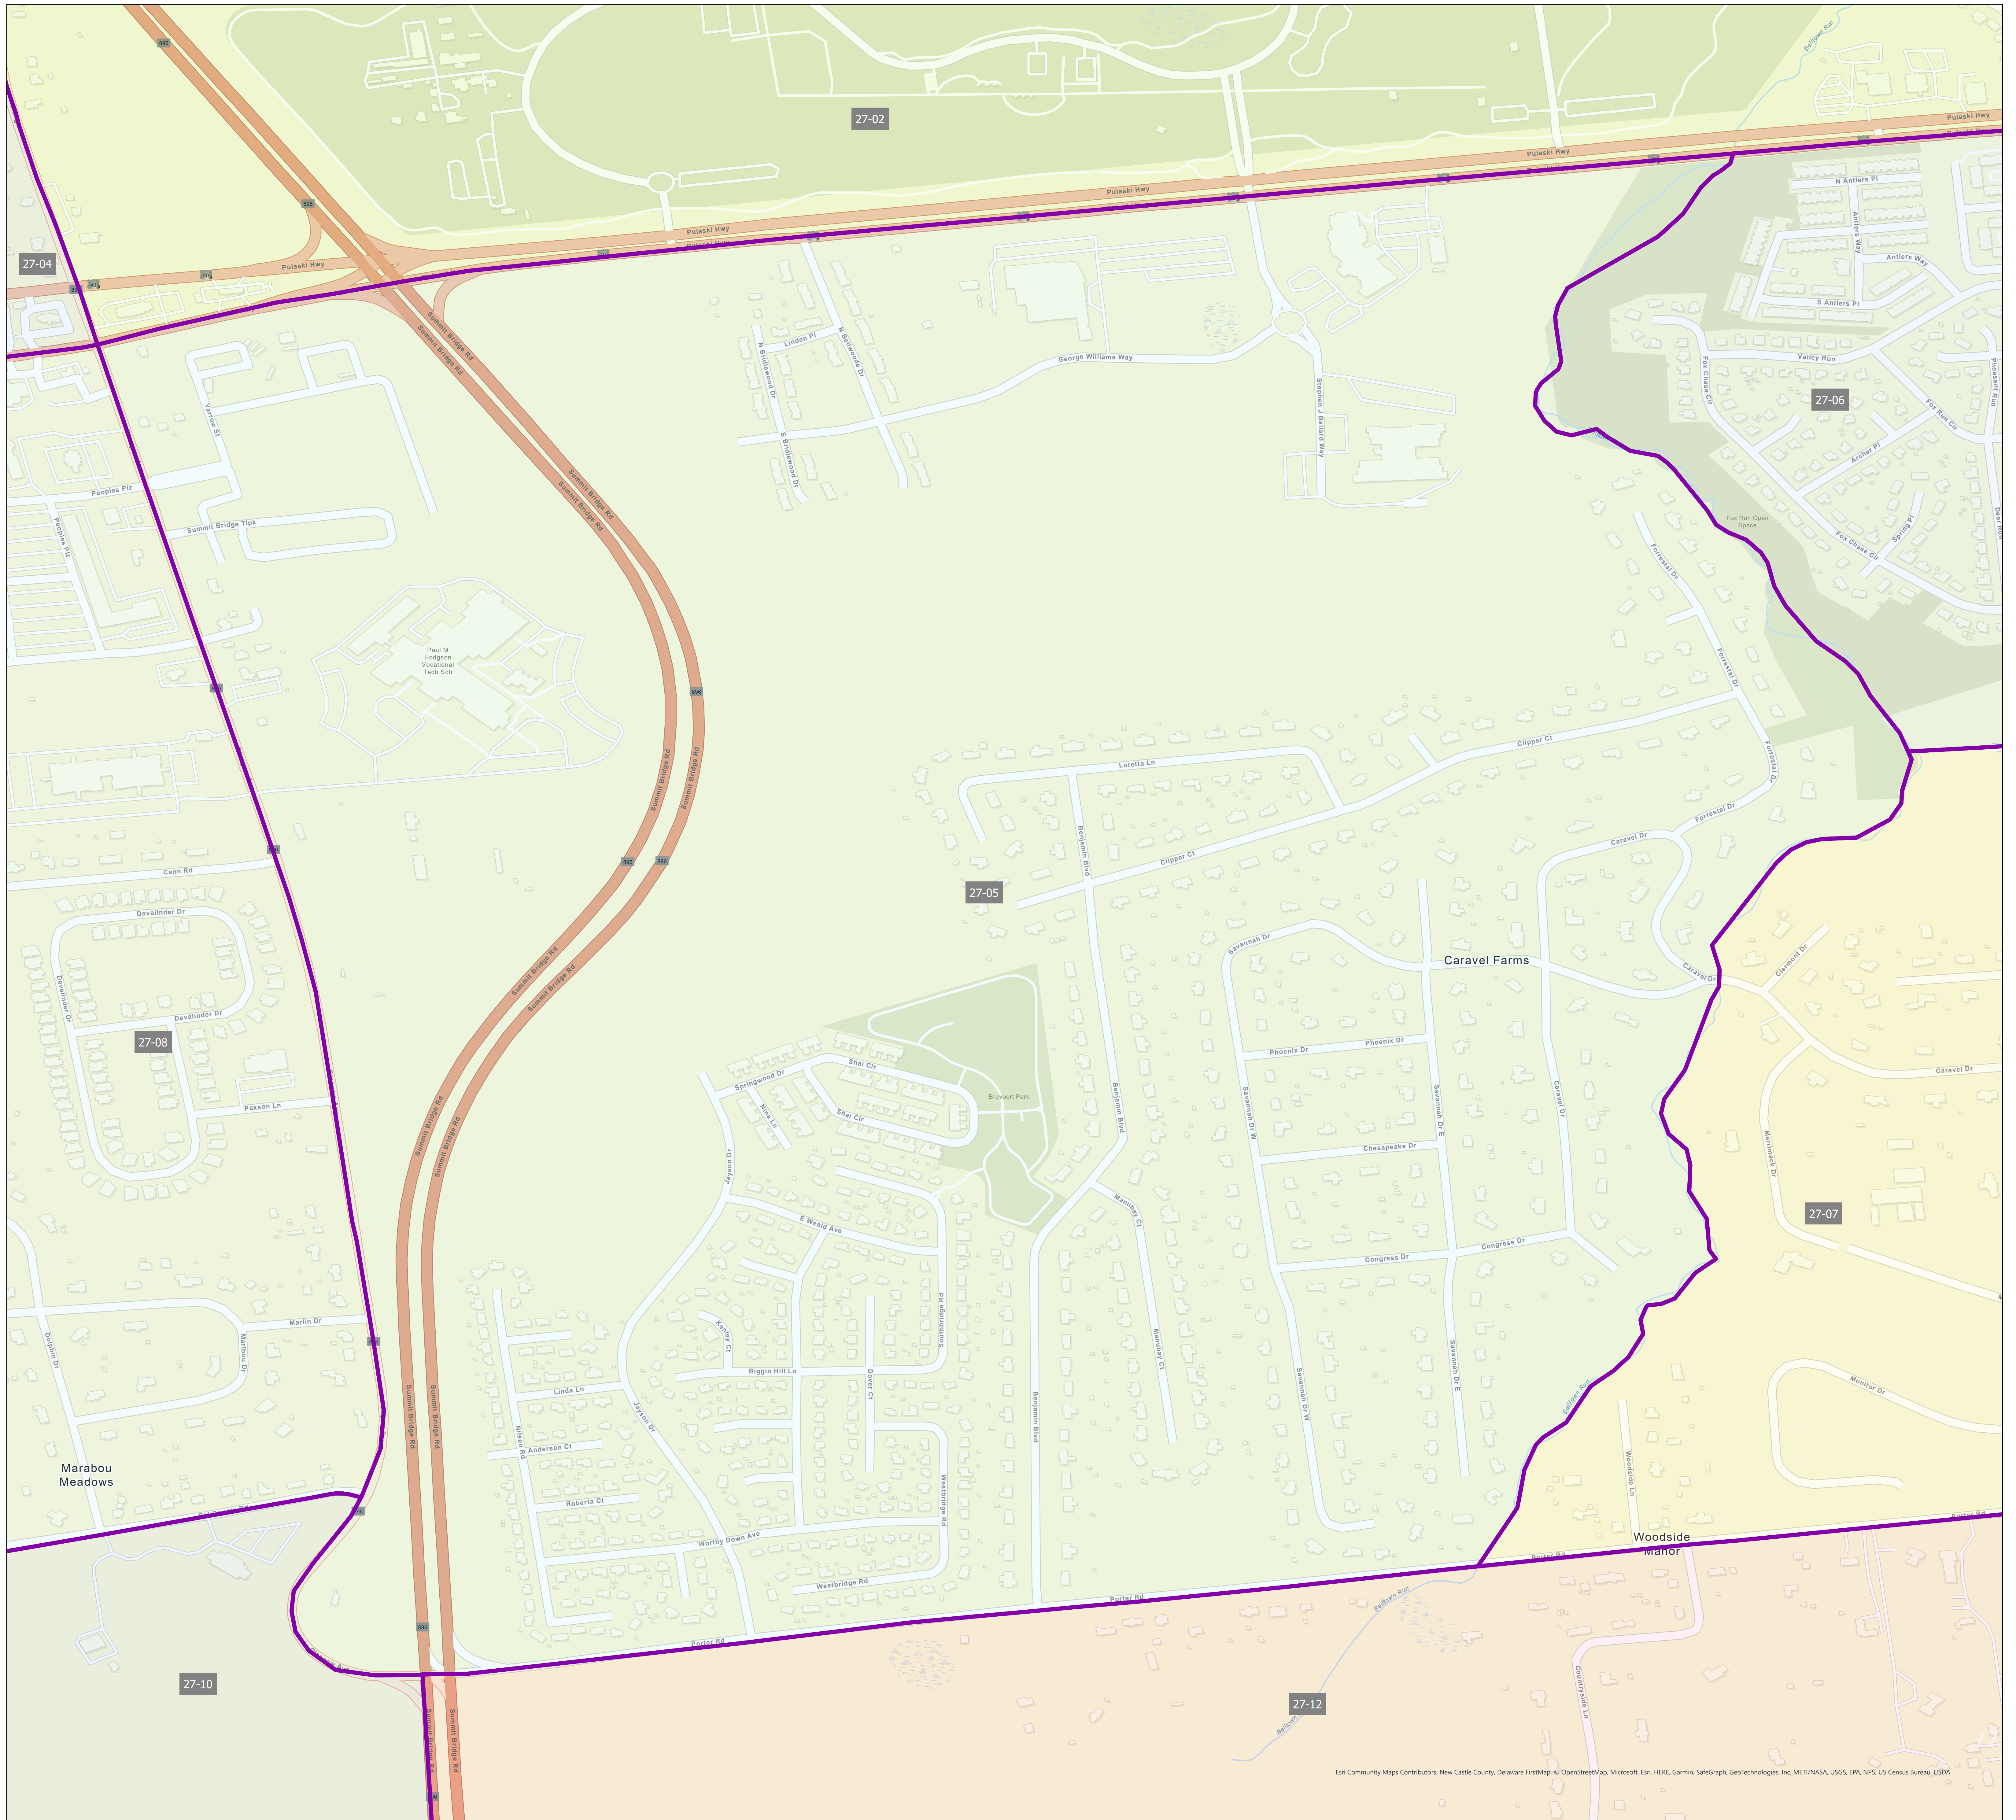

Election District District 27-05